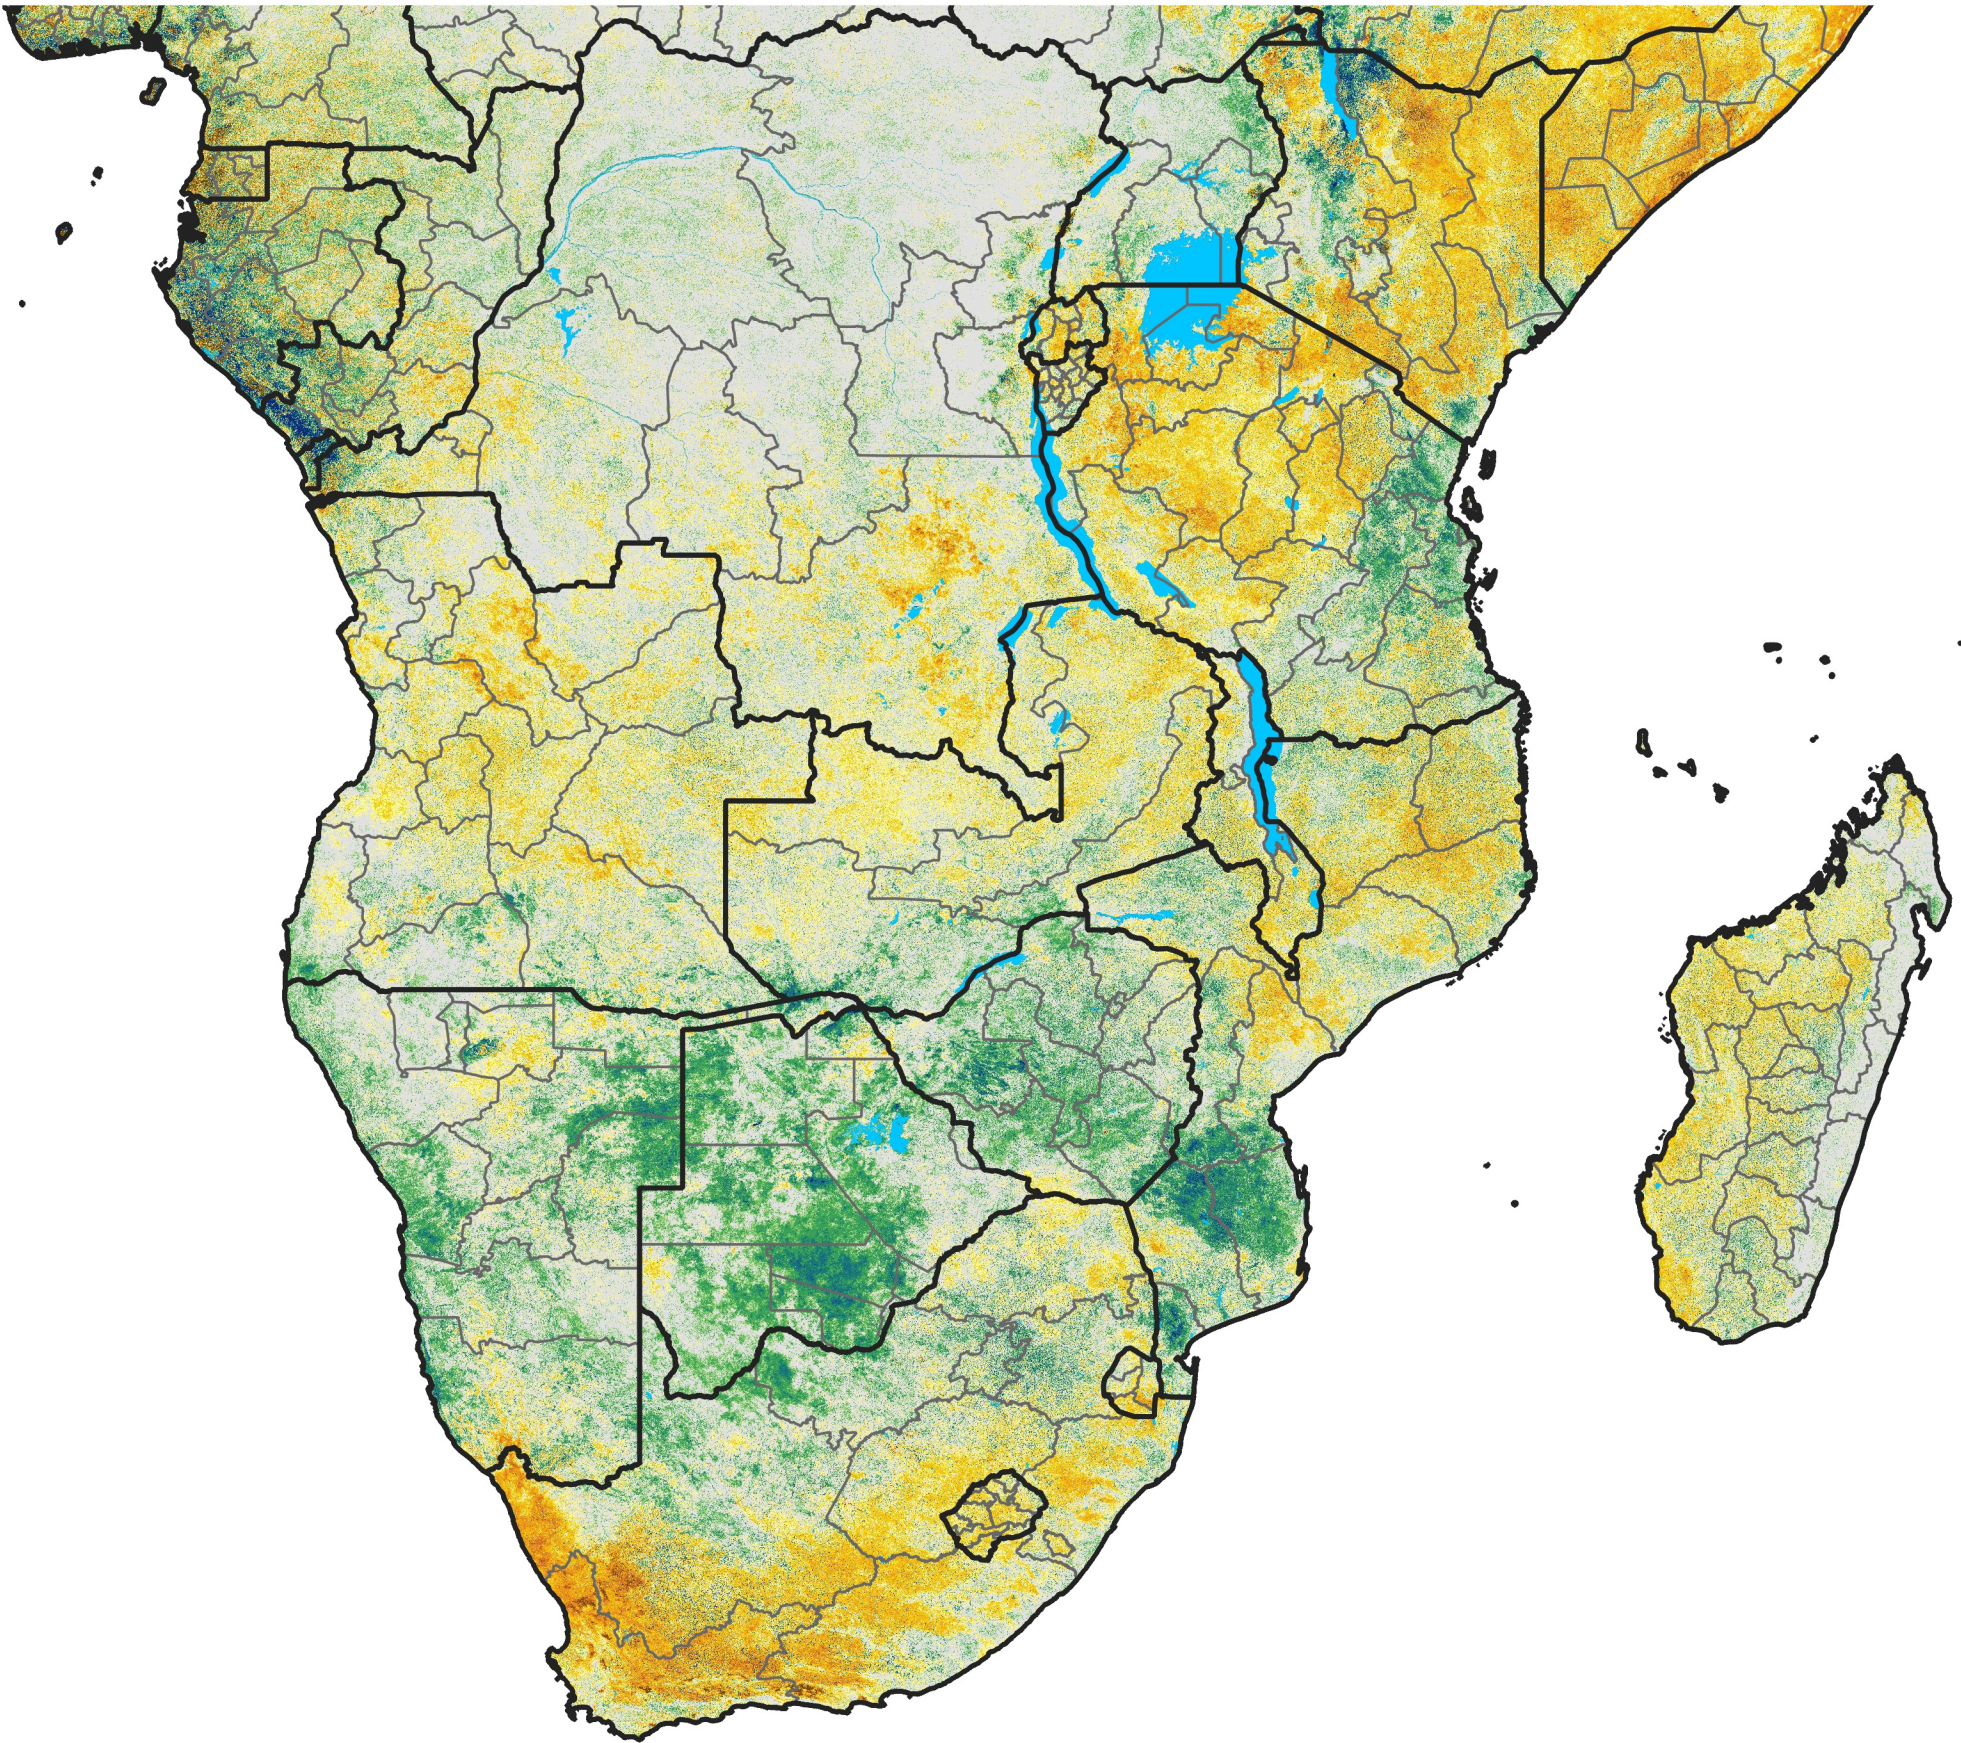

Southern Africa

Percent of Mean NDVI

2017 / Mean (2012 - 2021)
Period 53 / Sep 16 - 25, 2017

Percent of Normal