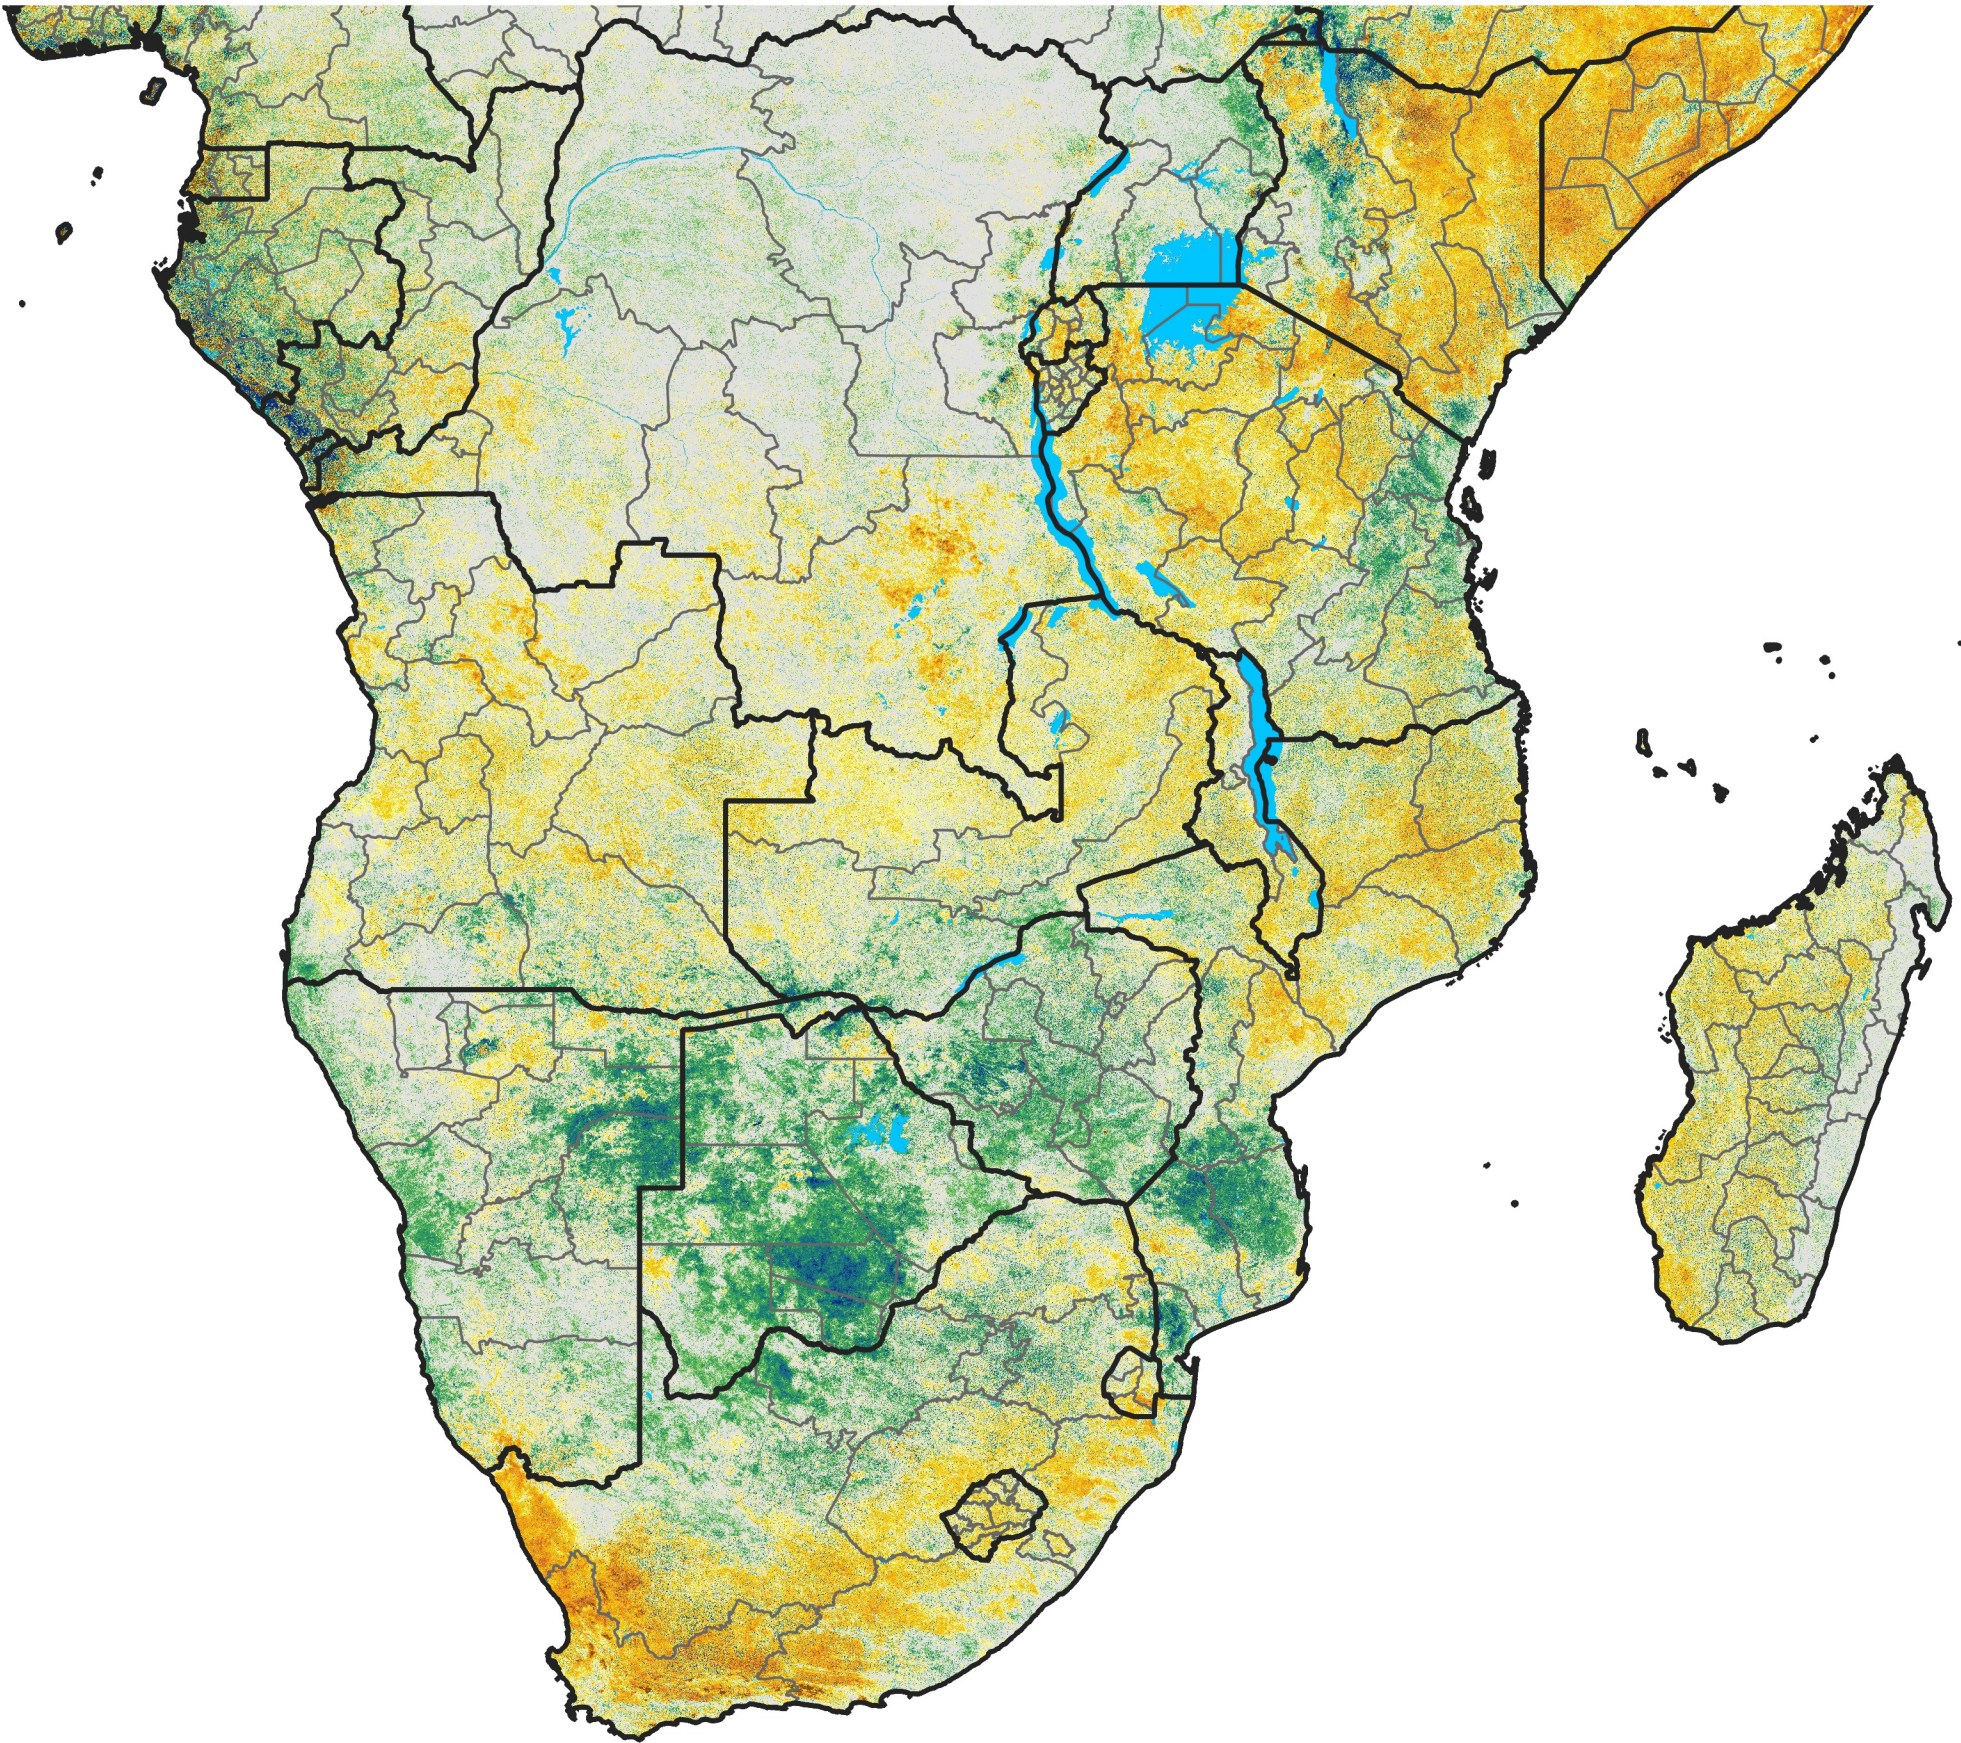

Southern Africa

Percent of Mean NDVI

2017 / Mean (2012 - 2021)

Period 55 / Sep 26 - Oct 05, 2017

Percent of Normal