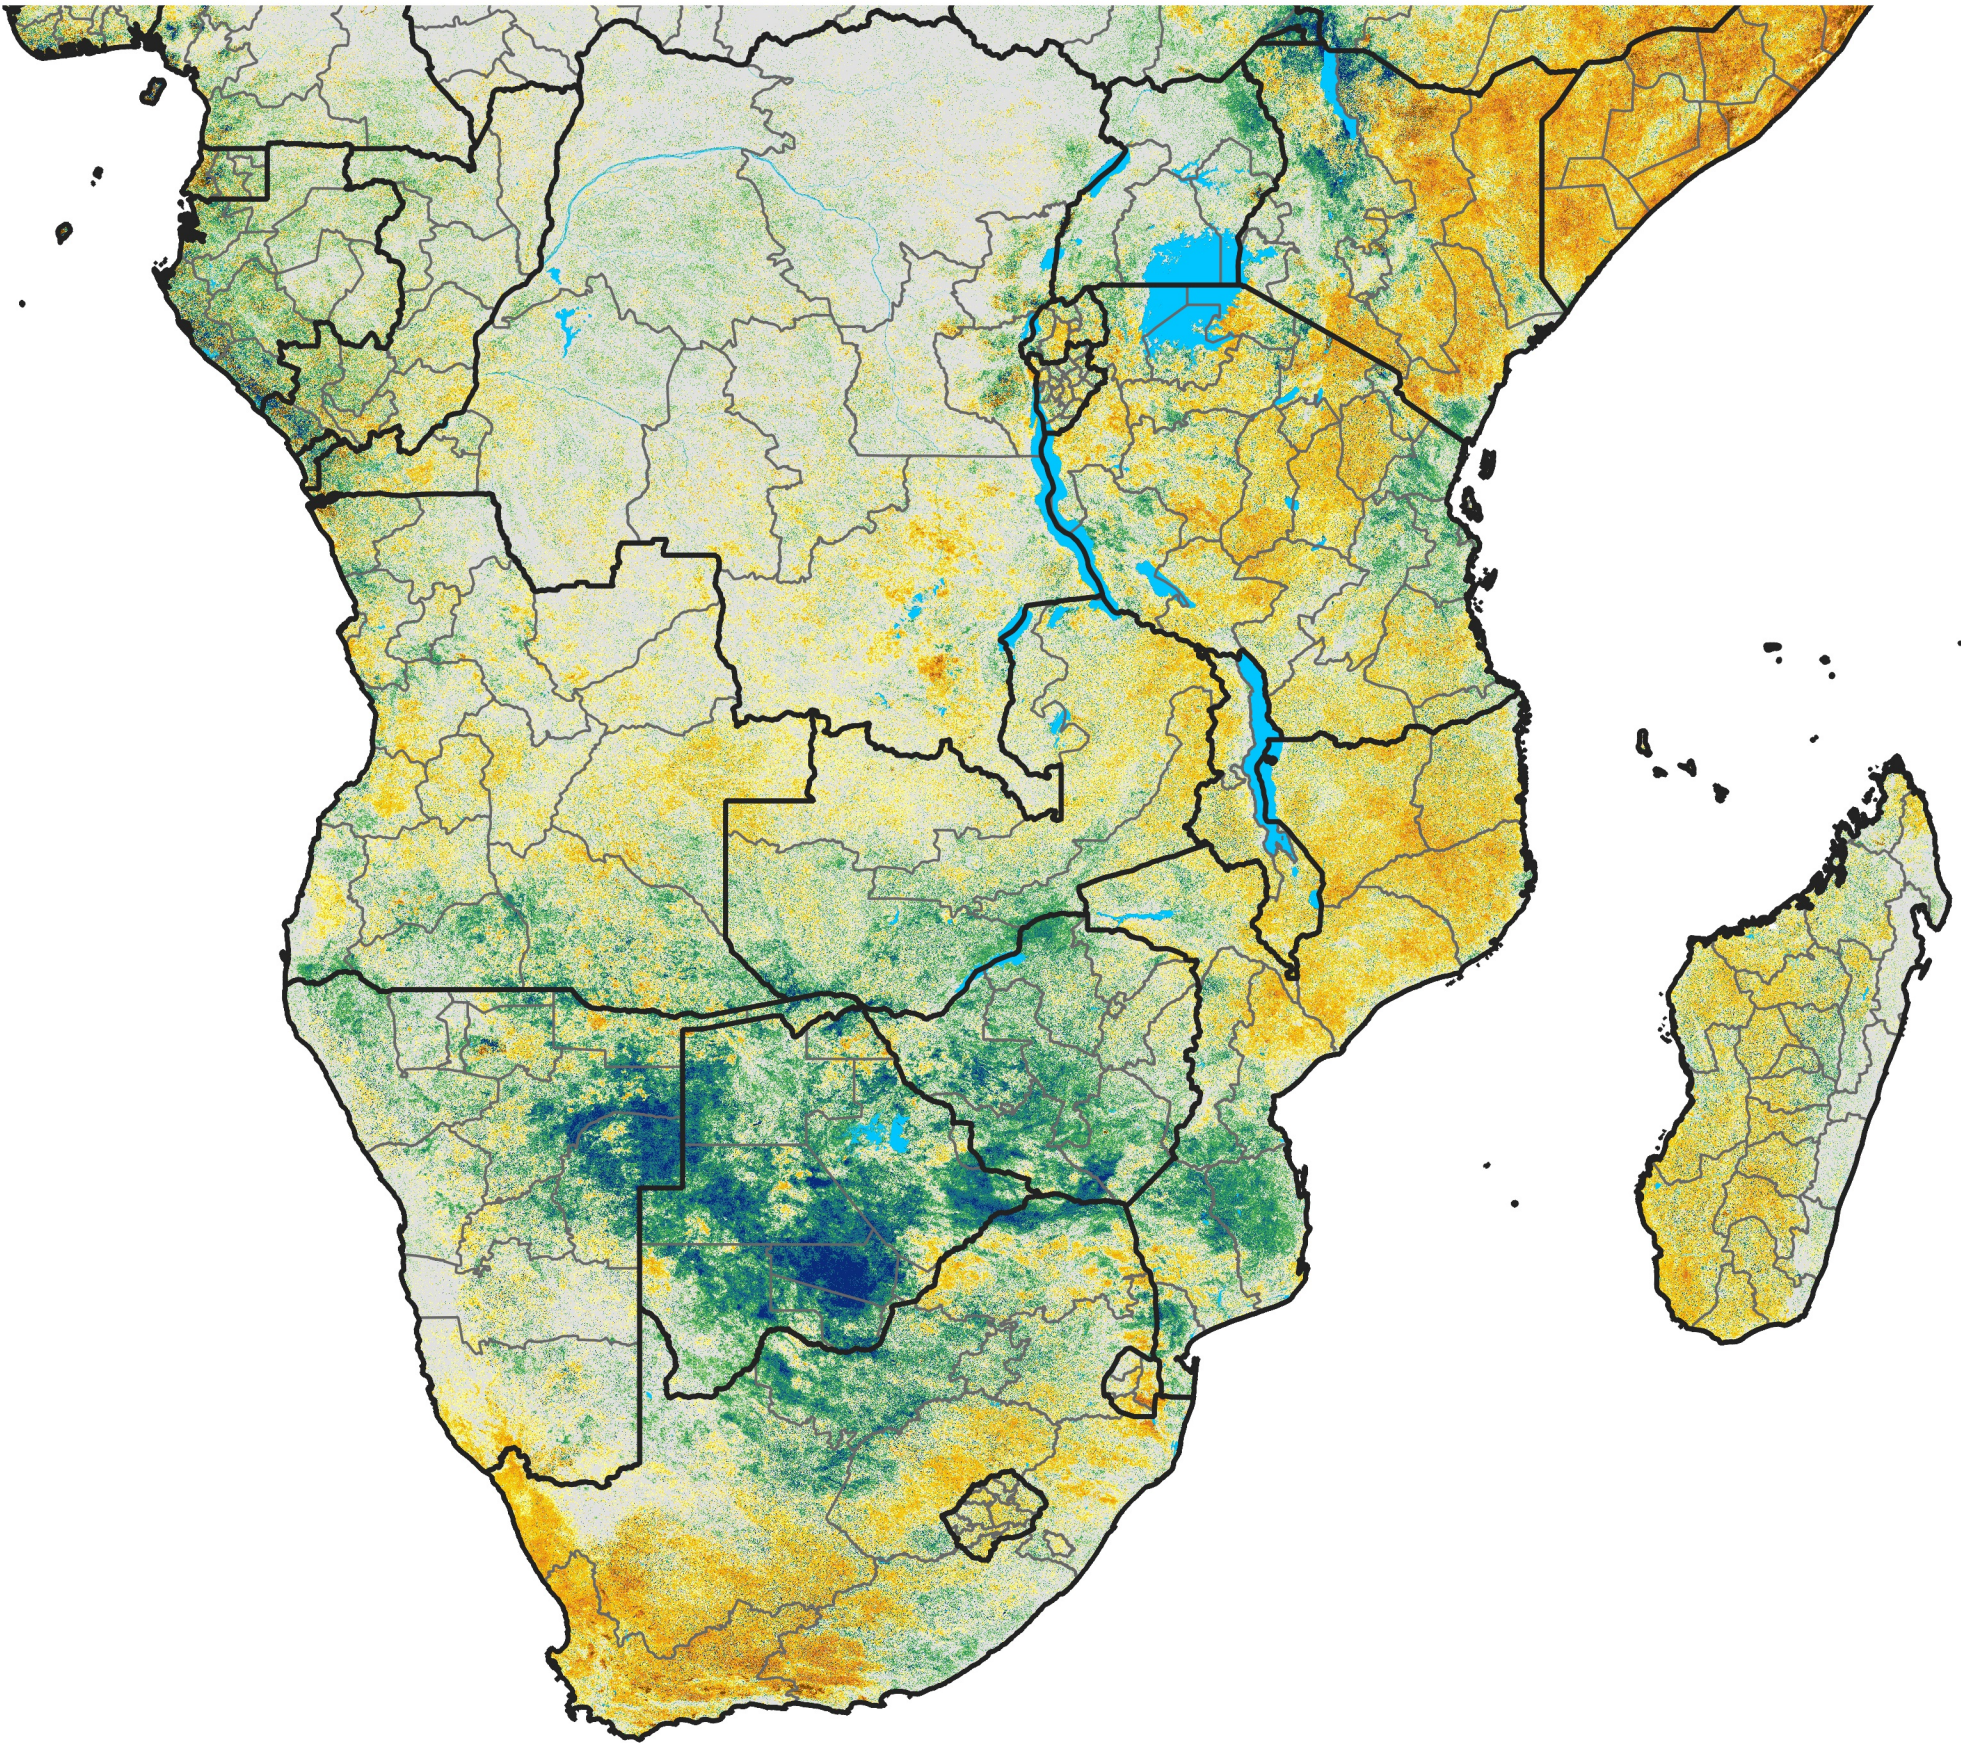

Southern Africa

Percent of Mean NDVI

2017 / Mean (2012 - 2021)
Period 59 / Oct 16 - 25, 2017

Percent of Normal