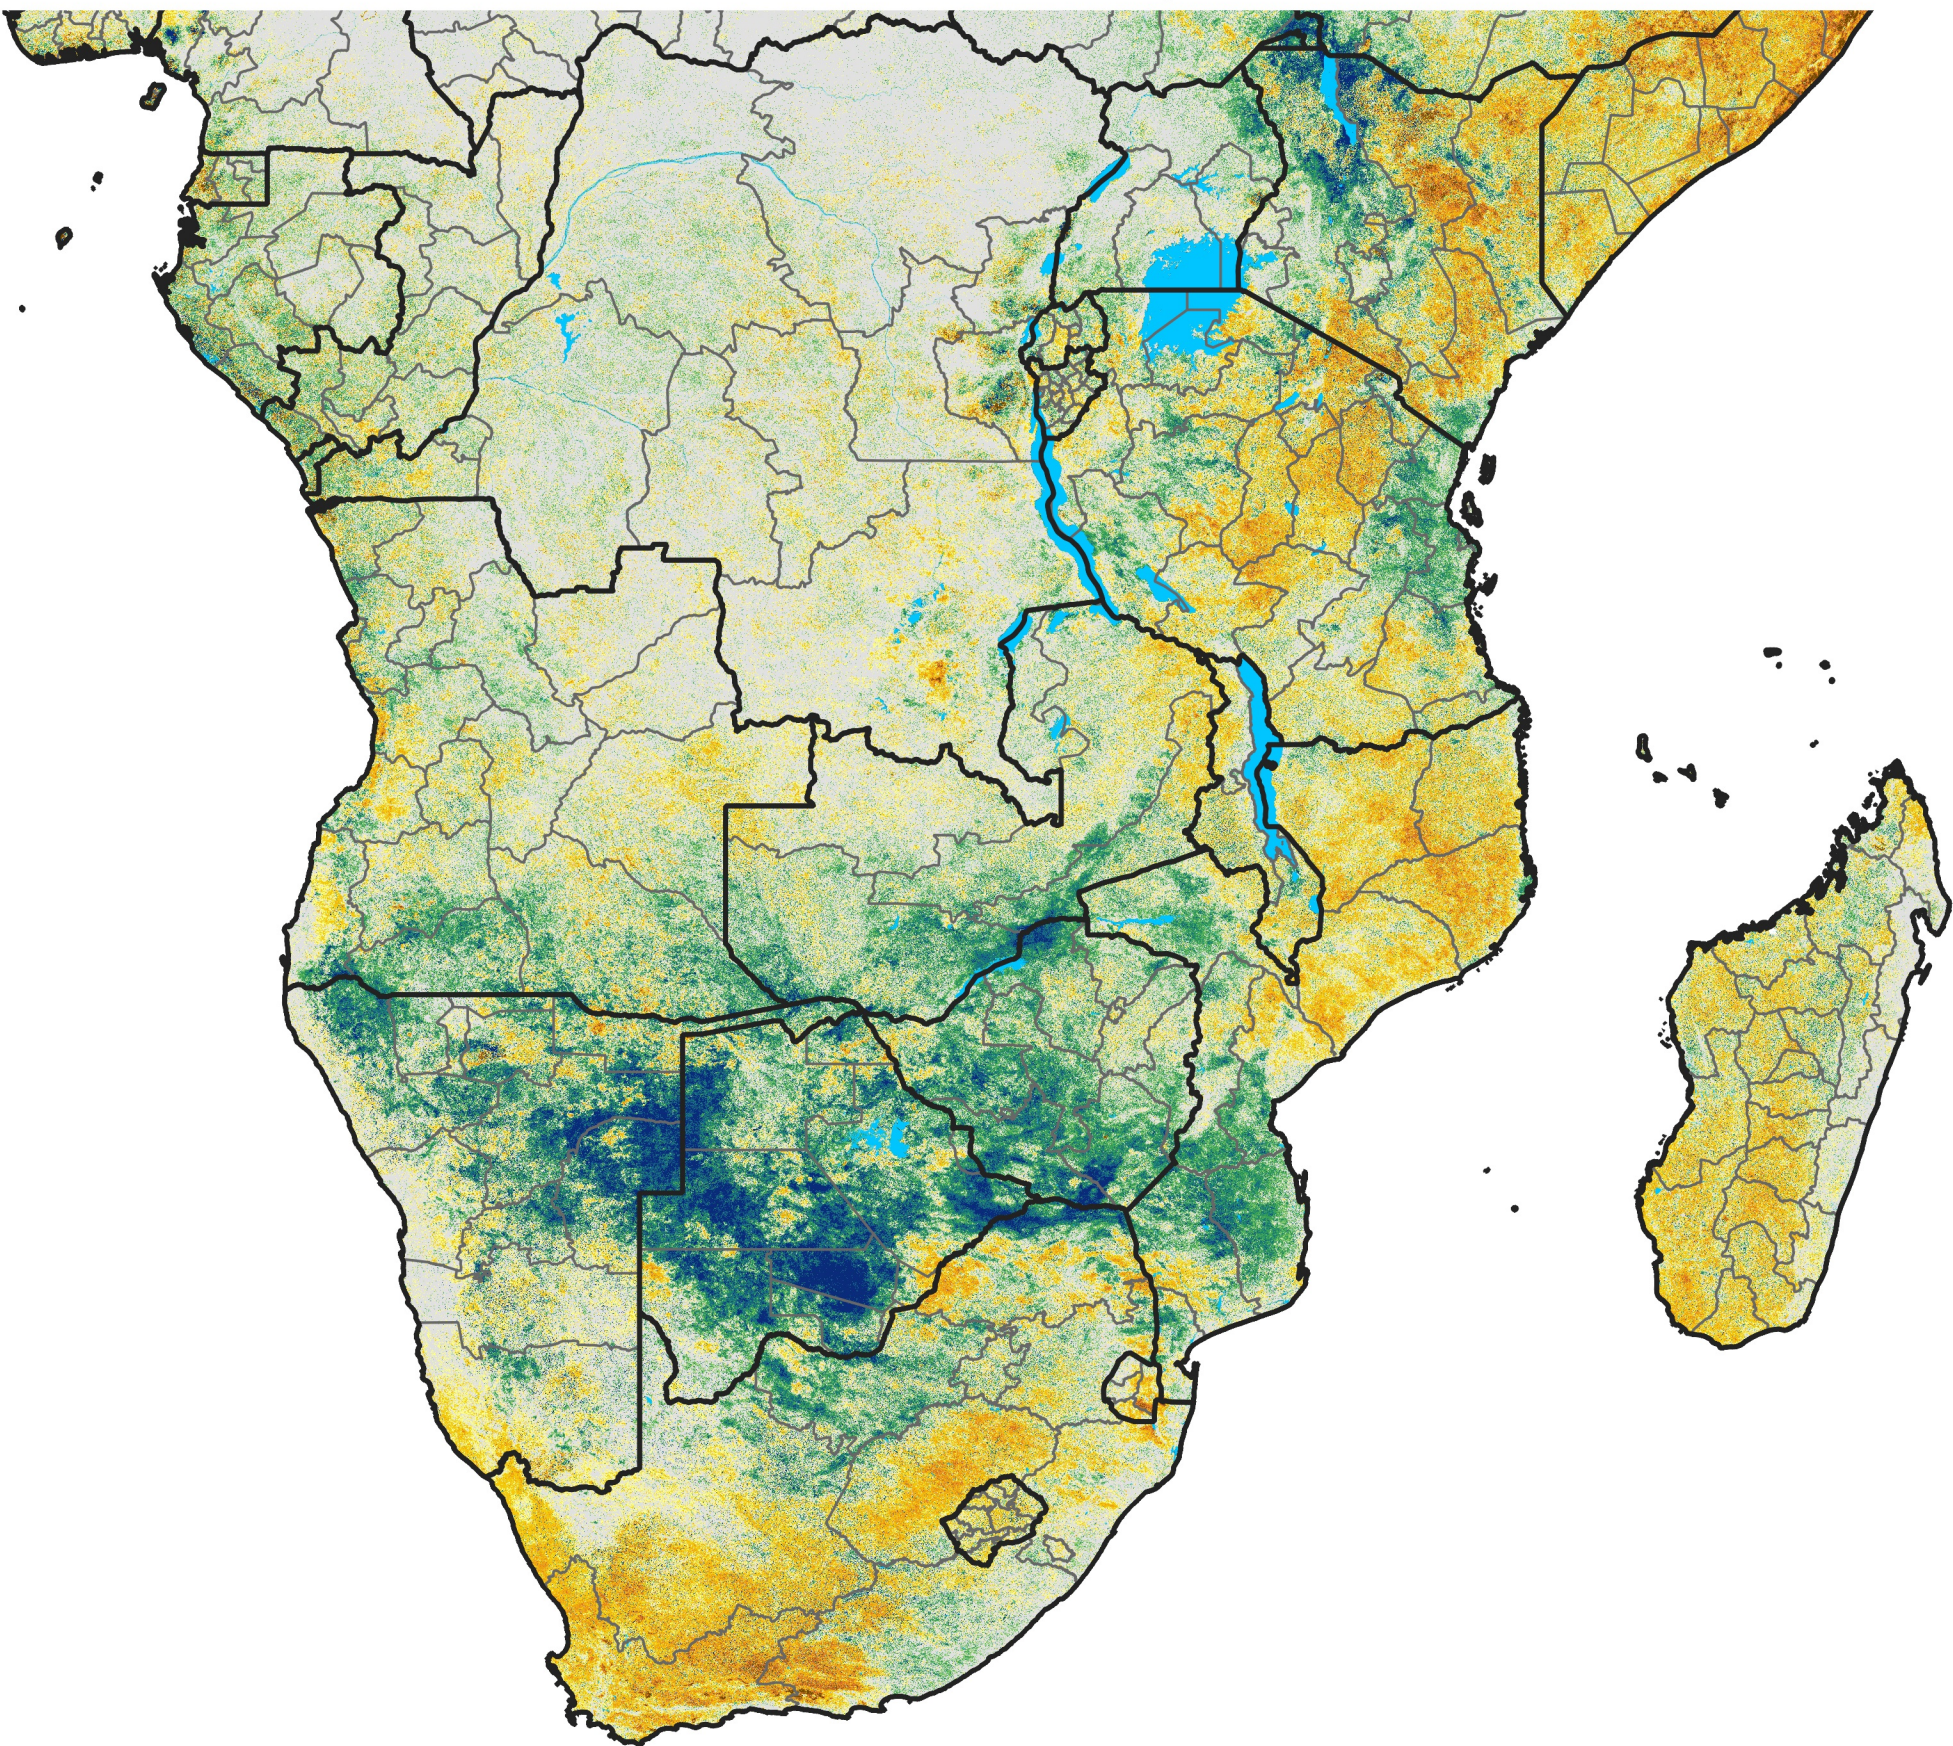

Southern Africa

Percent of Mean NDVI

2017 / Mean (2012 - 2021)
Period 62 / Nov 01 - 10, 2017

Percent of Normal