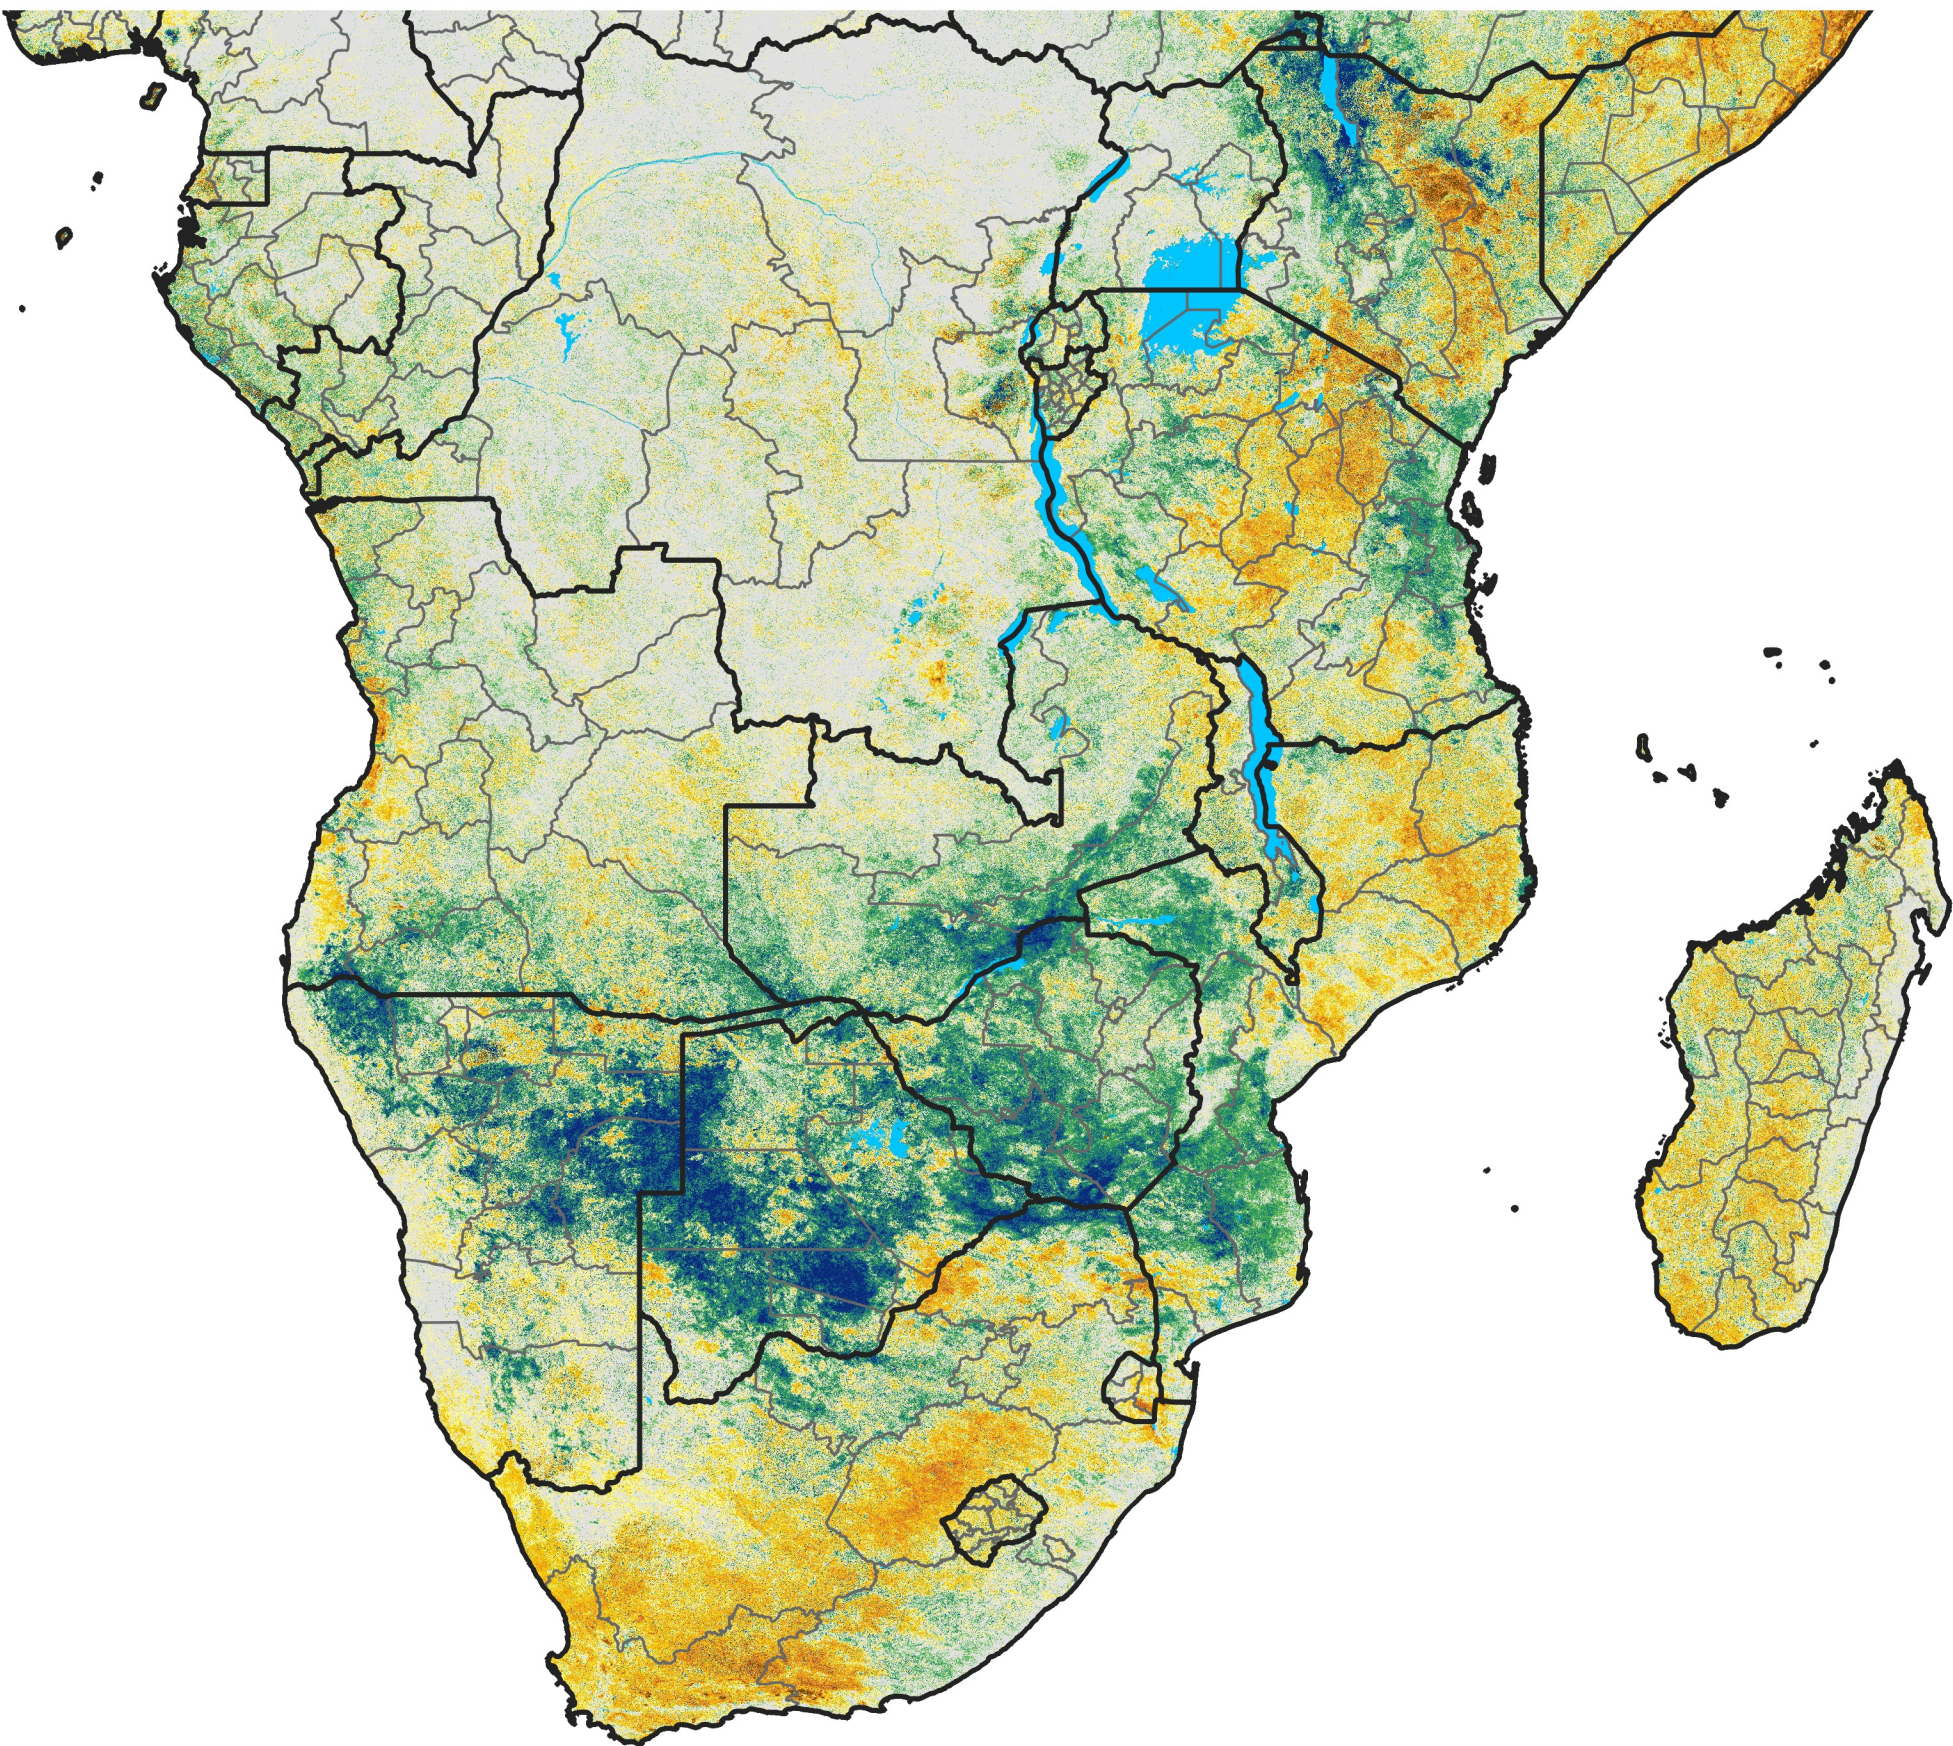

Southern Africa

Percent of Mean NDVI

2017 / Mean (2012 - 2021)
Period 64 / Nov 11 - 20, 2017

Percent of Normal