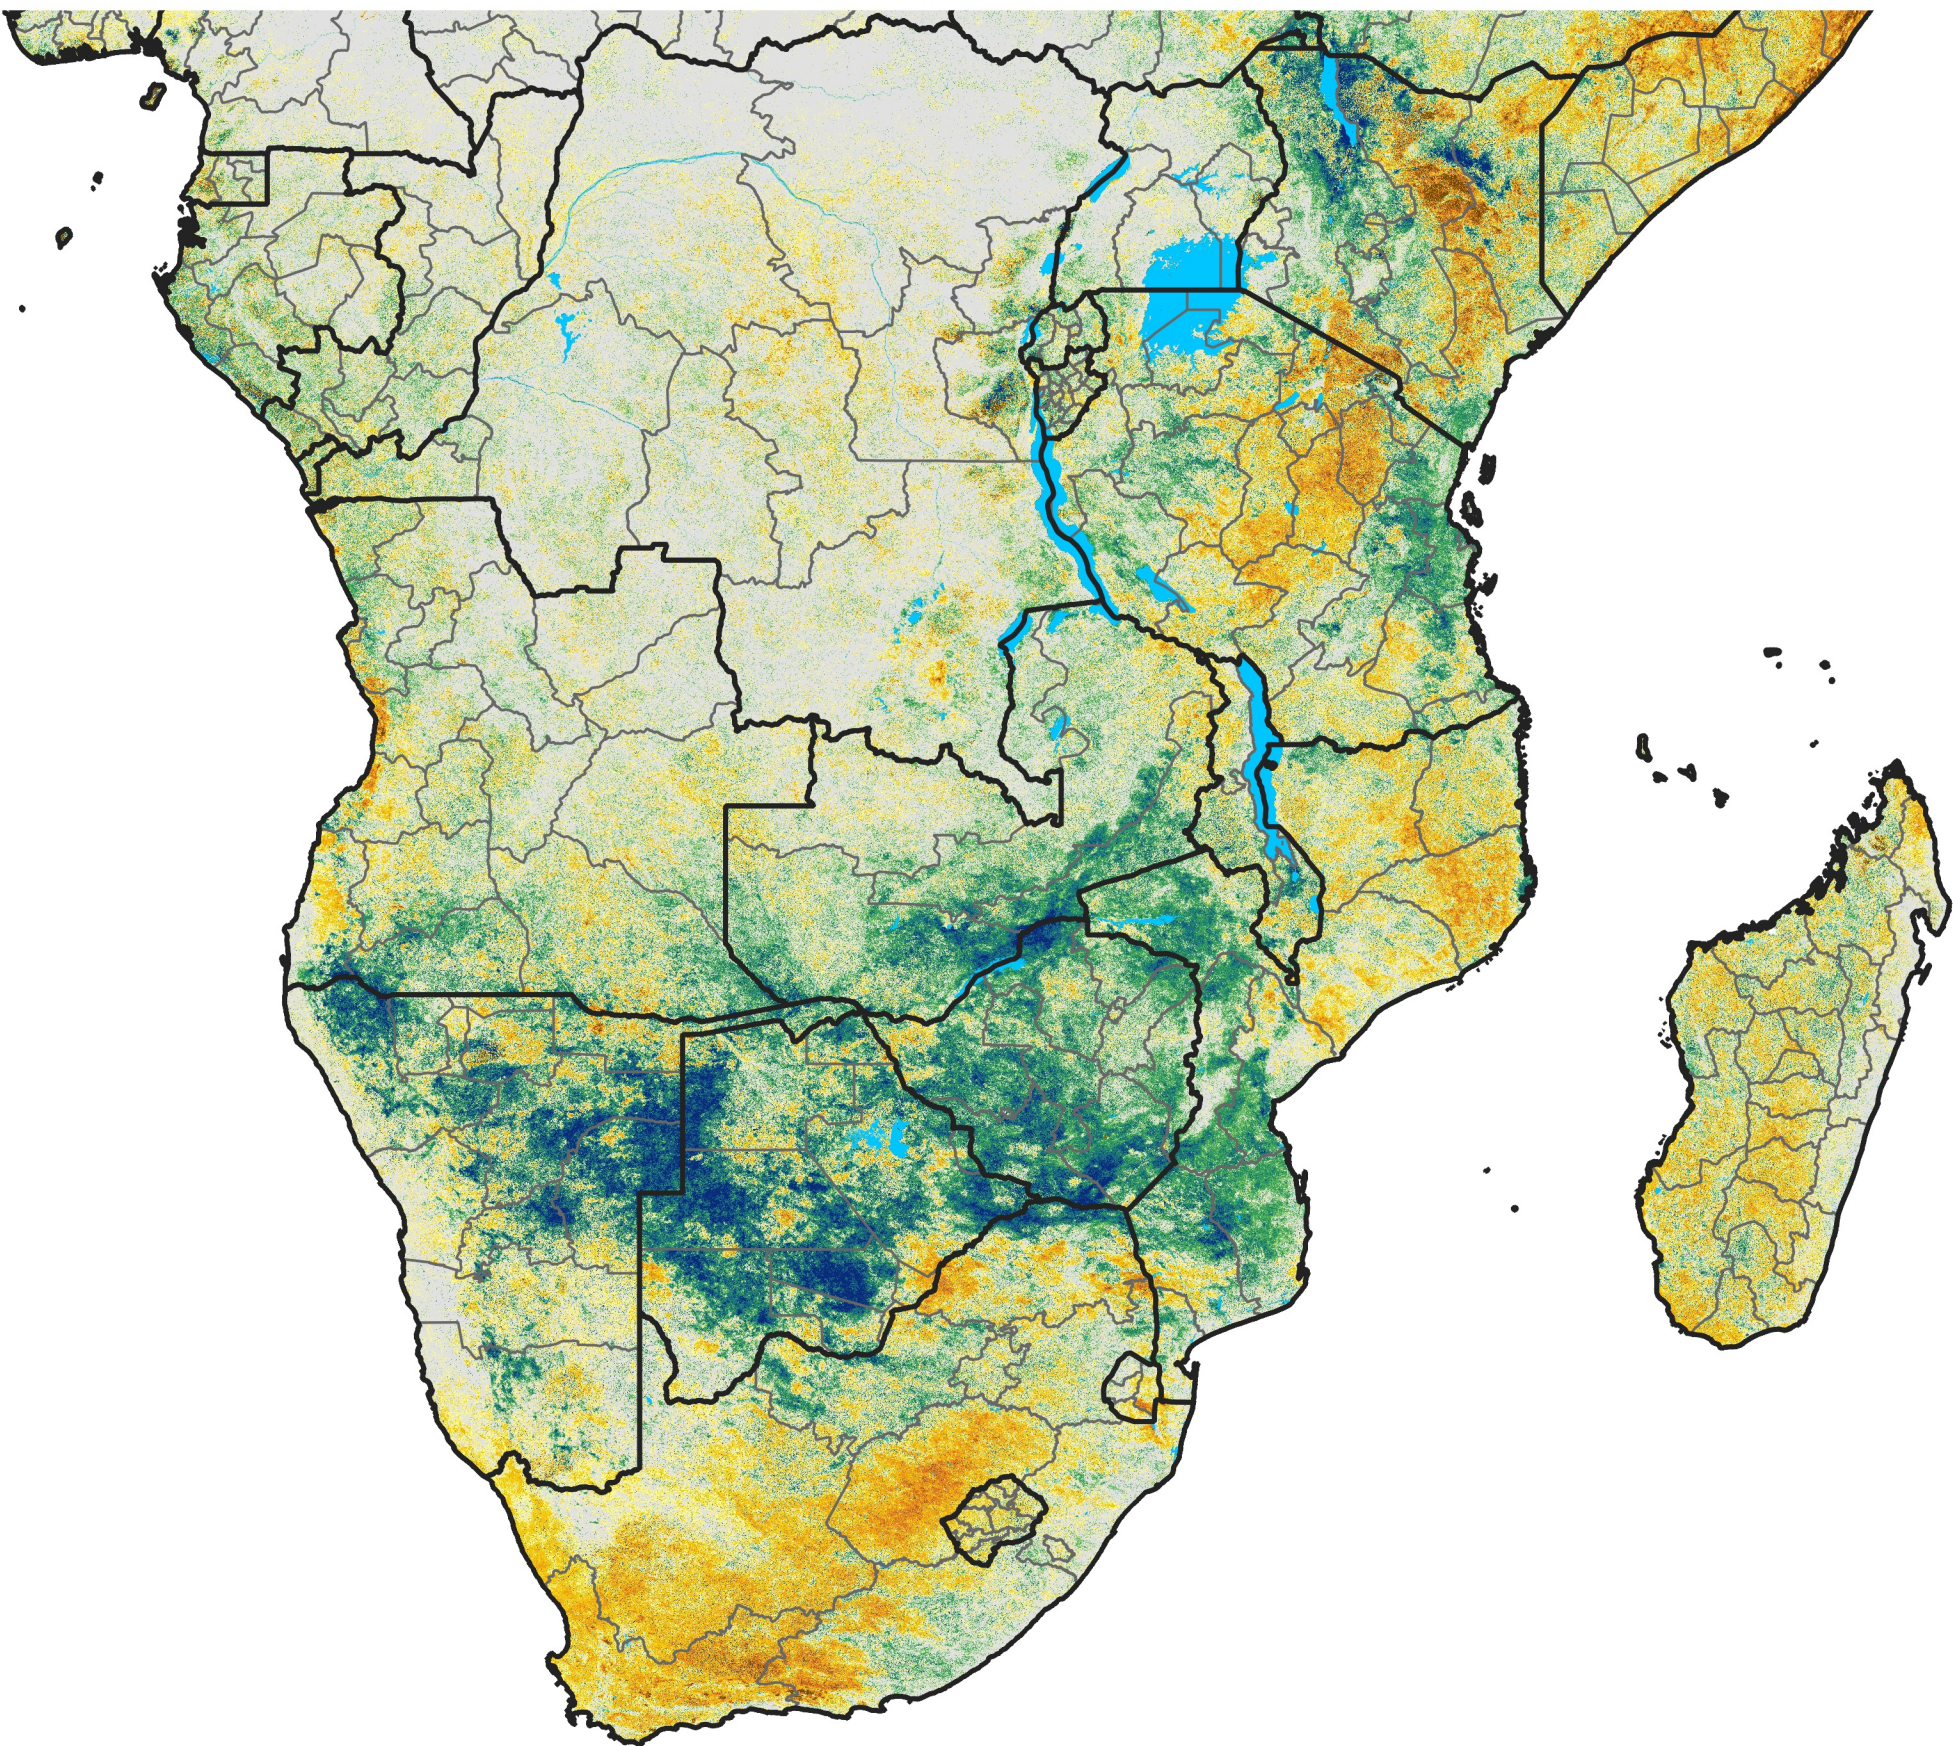

Southern Africa

Percent of Mean NDVI

2017 / Mean (2012 - 2021)
Period 65 / Nov 16 - 25, 2017

Percent of Normal