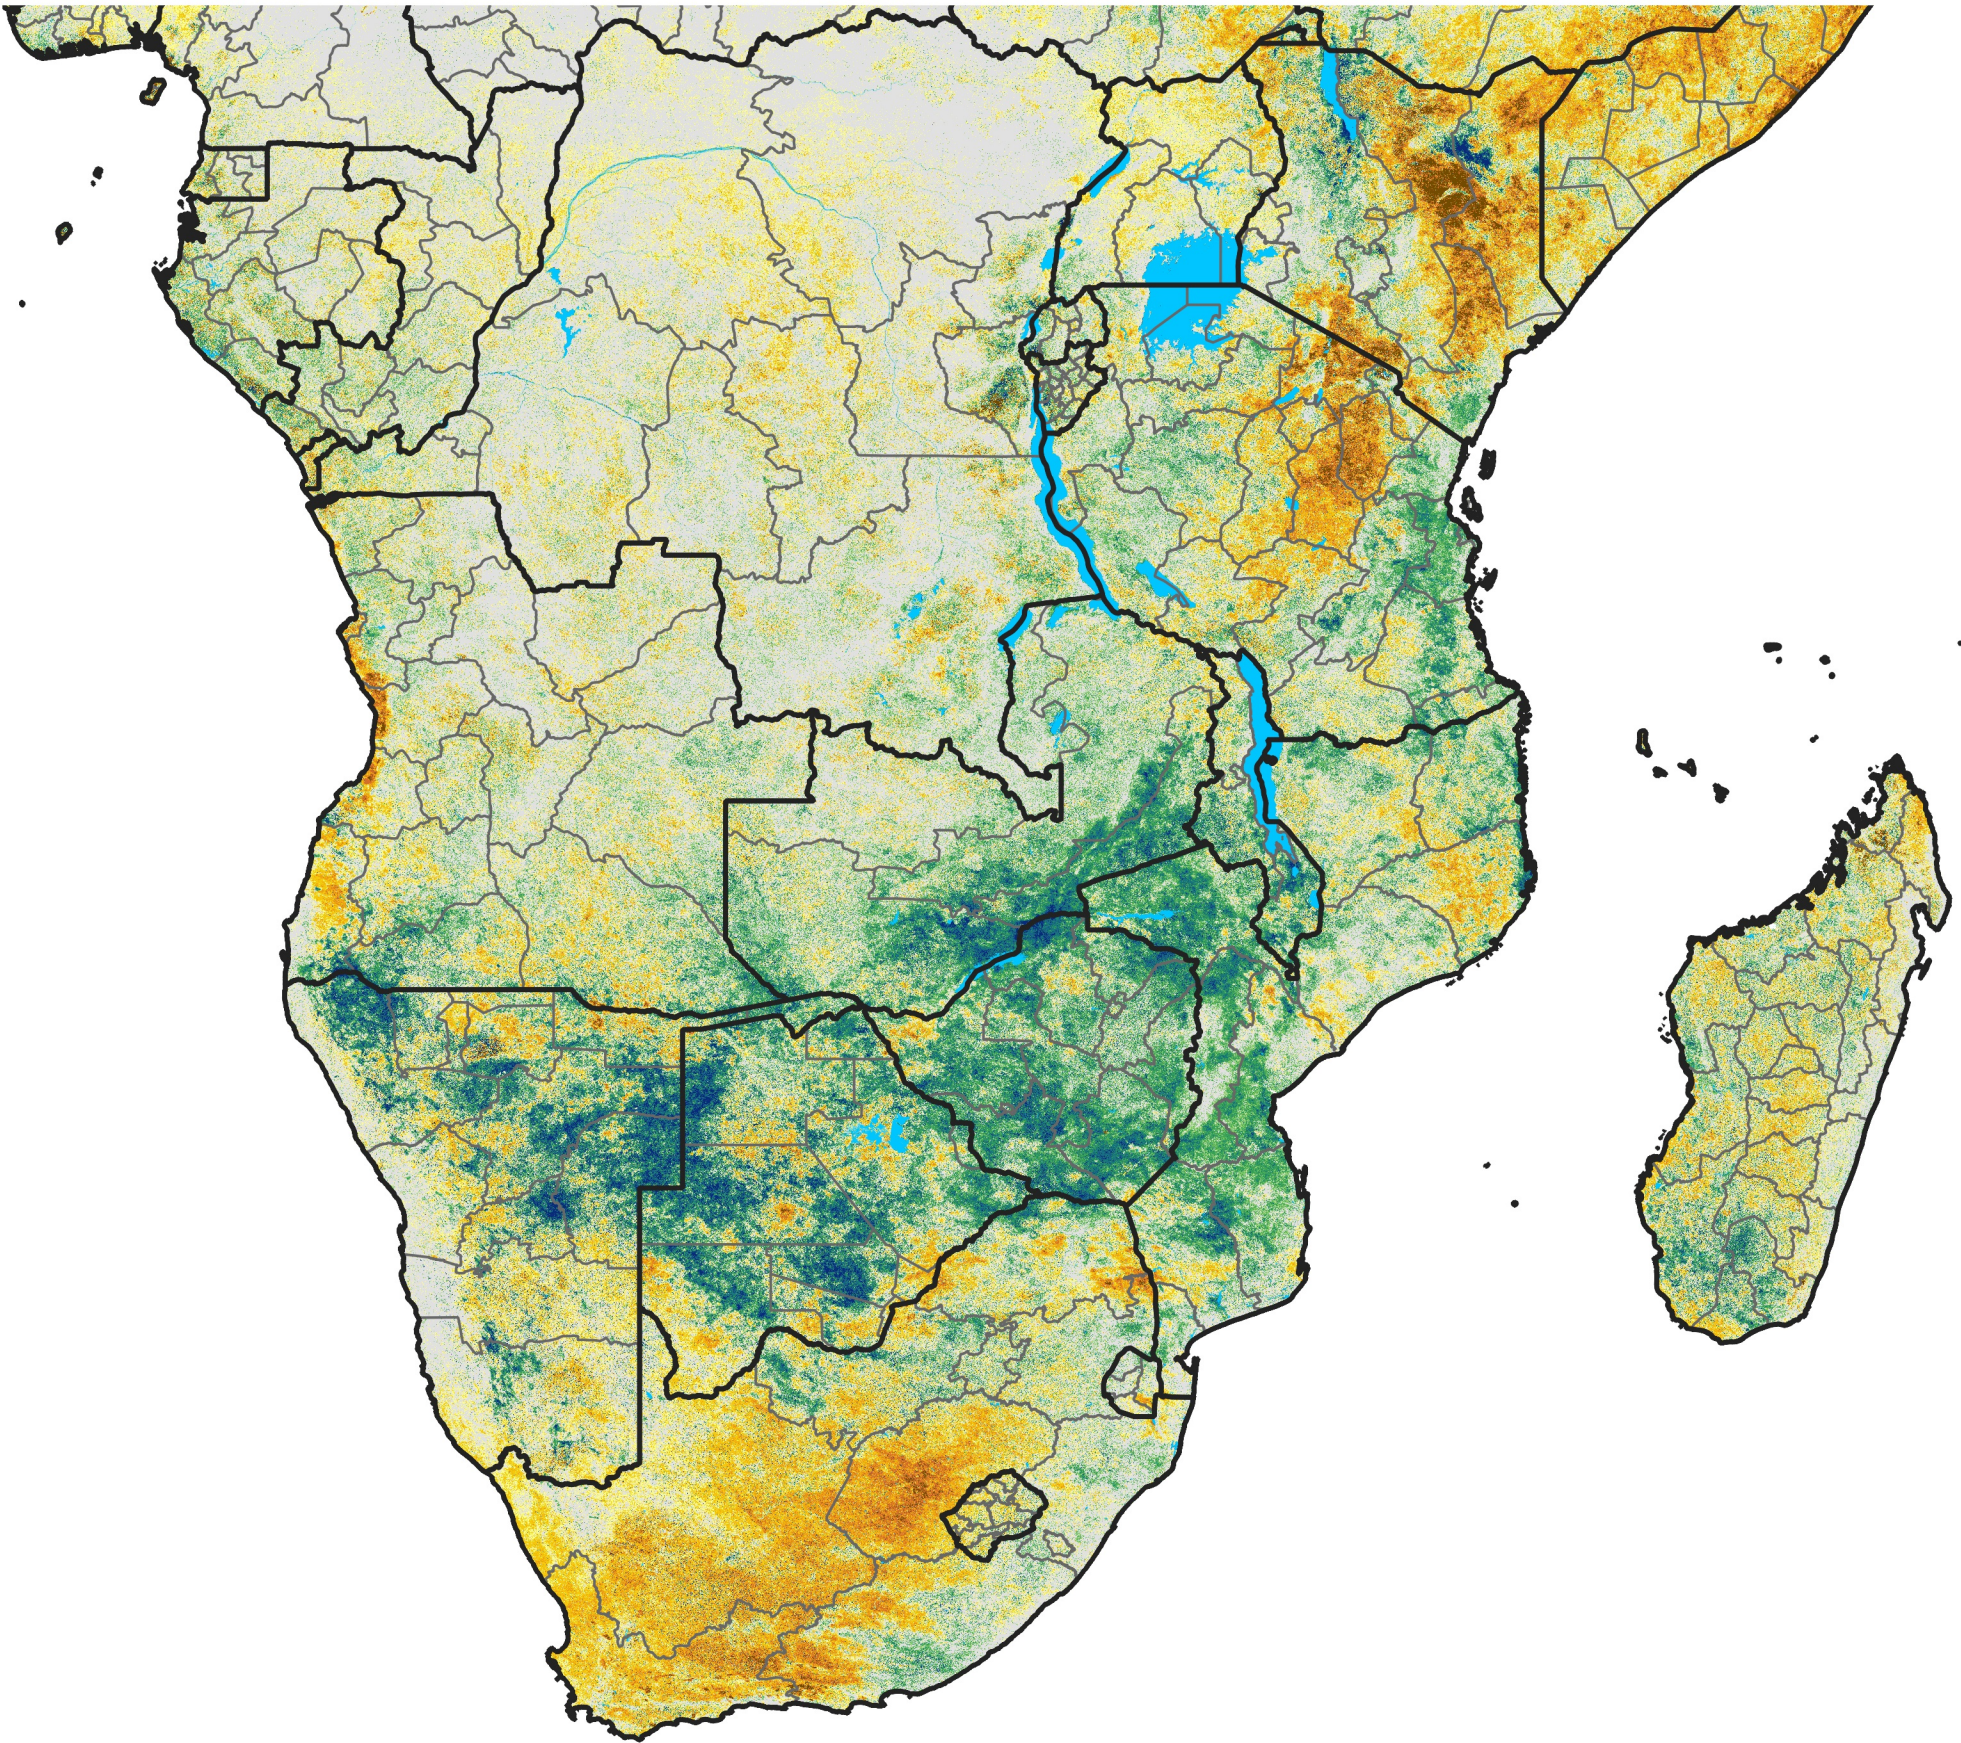

Southern Africa

Percent of Mean NDVI

2017 / Mean (2012 - 2021)
Period 68 / Dec 01 - 10, 2017

Percent of Normal