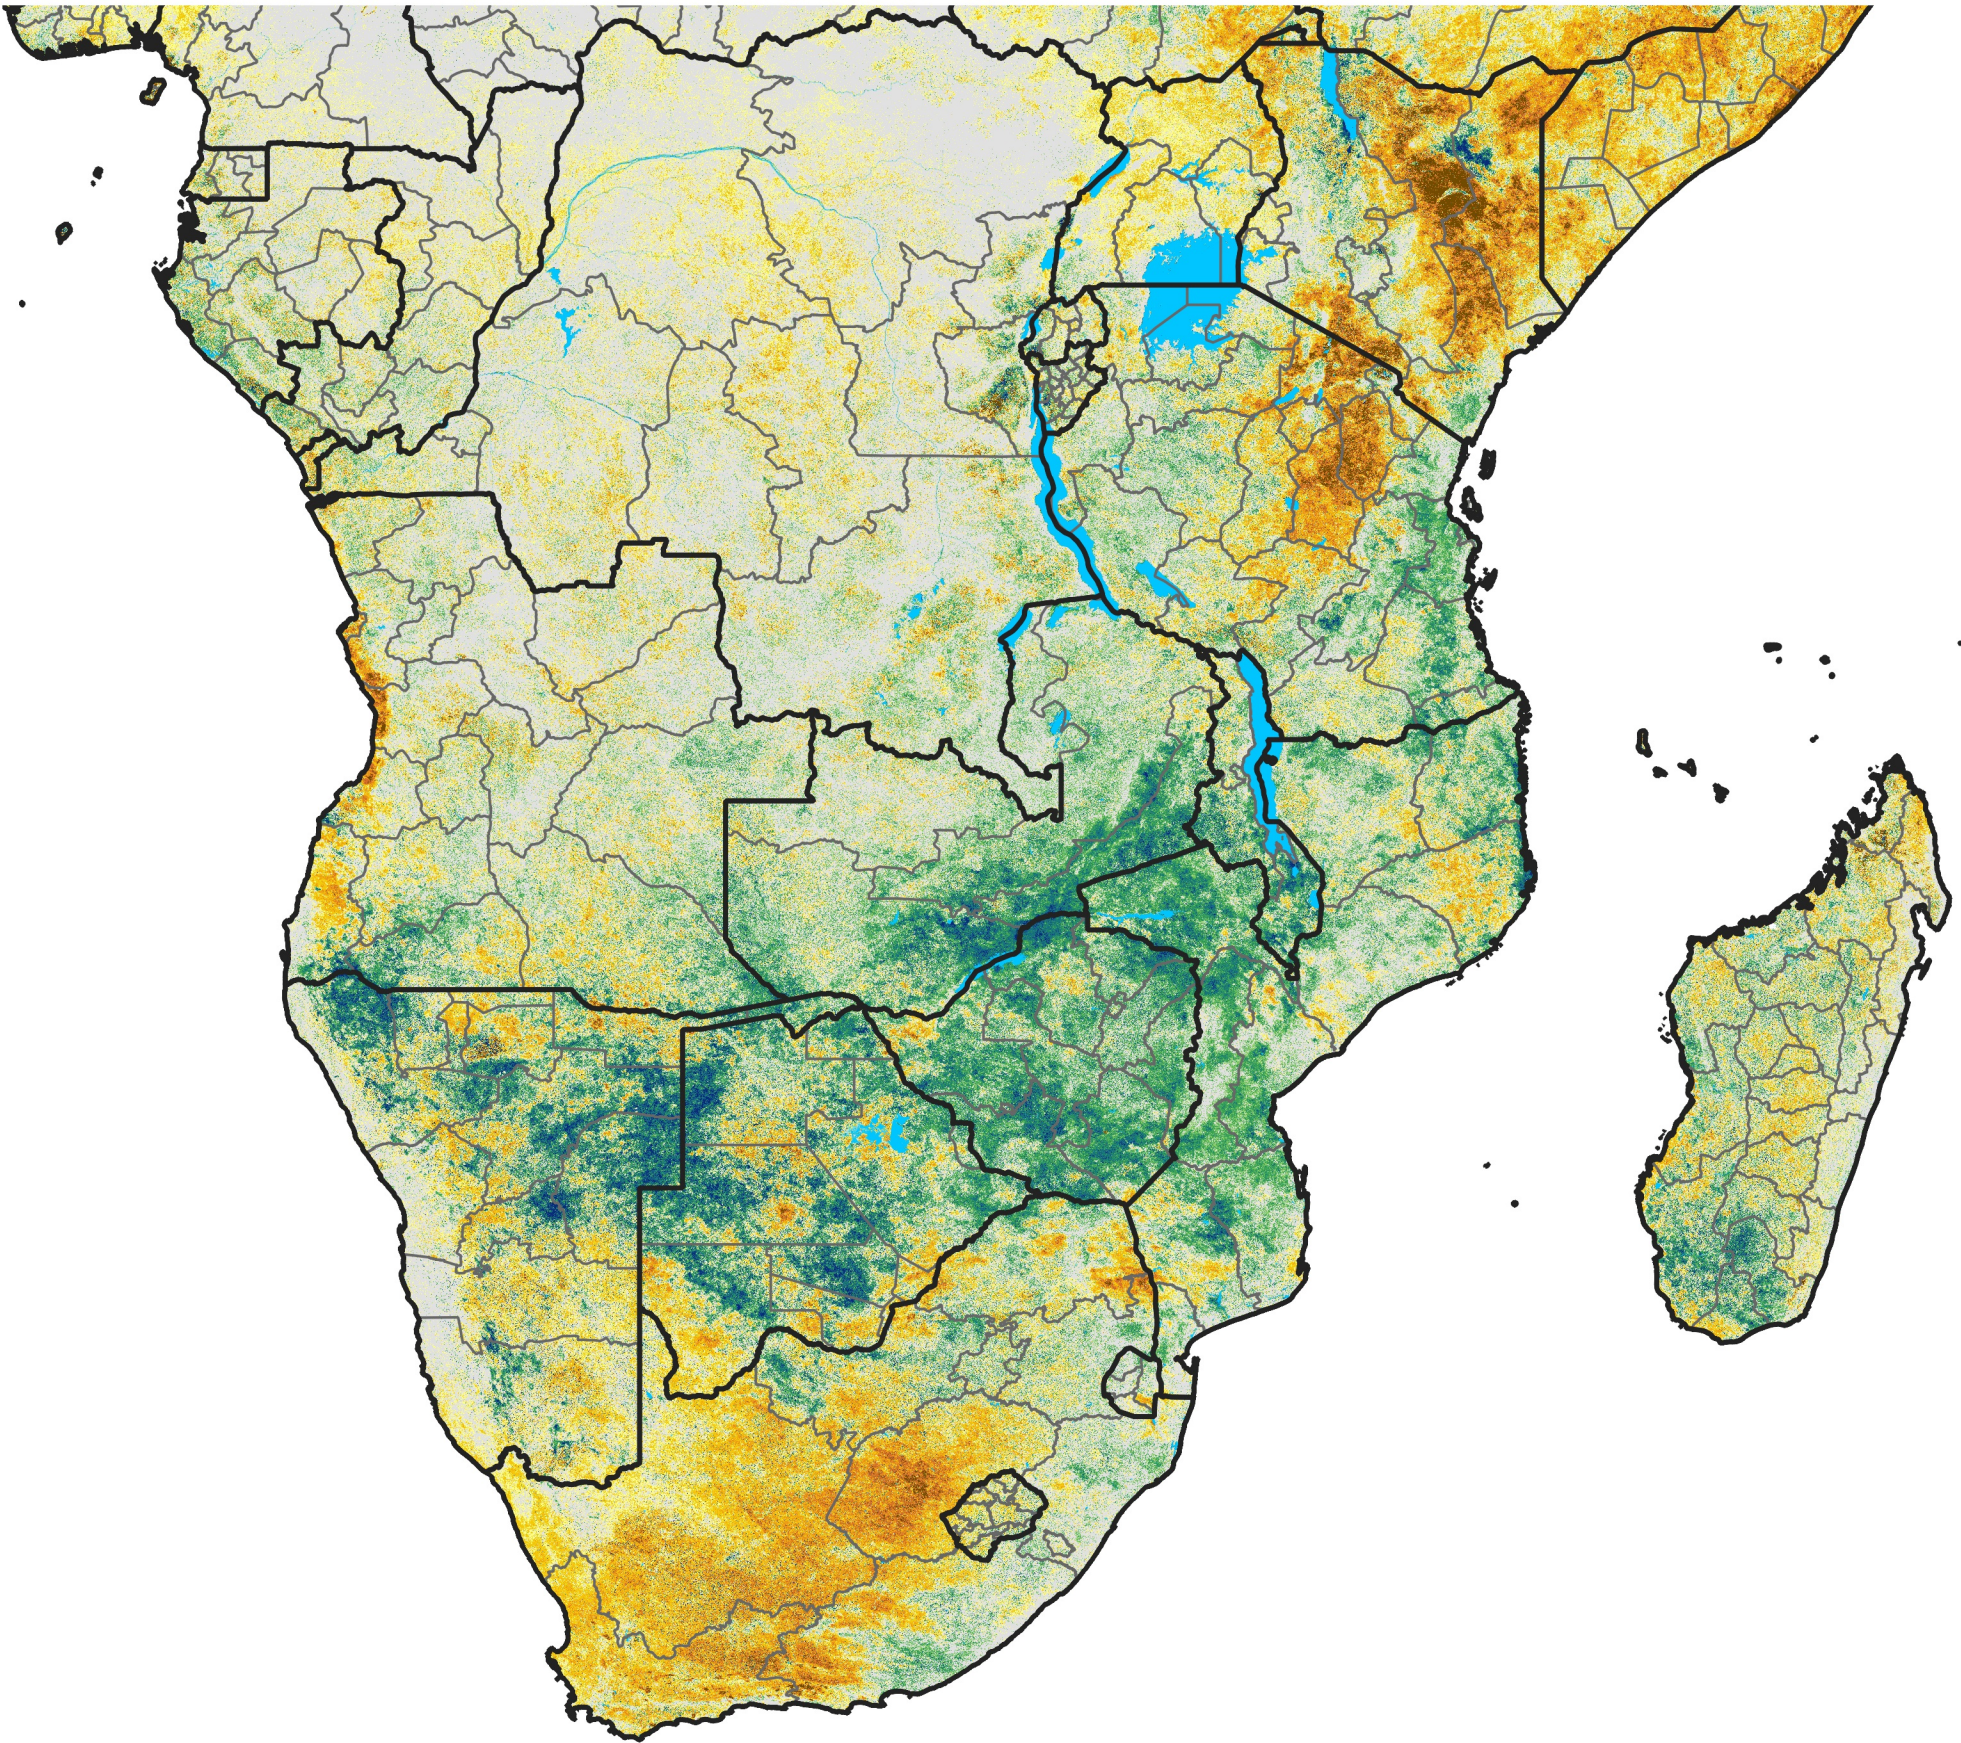

Southern Africa

Percent of Mean NDVI

2017 / Mean (2012 - 2021)
Period 69 / Dec 06 - 15, 2017

Percent of Normal