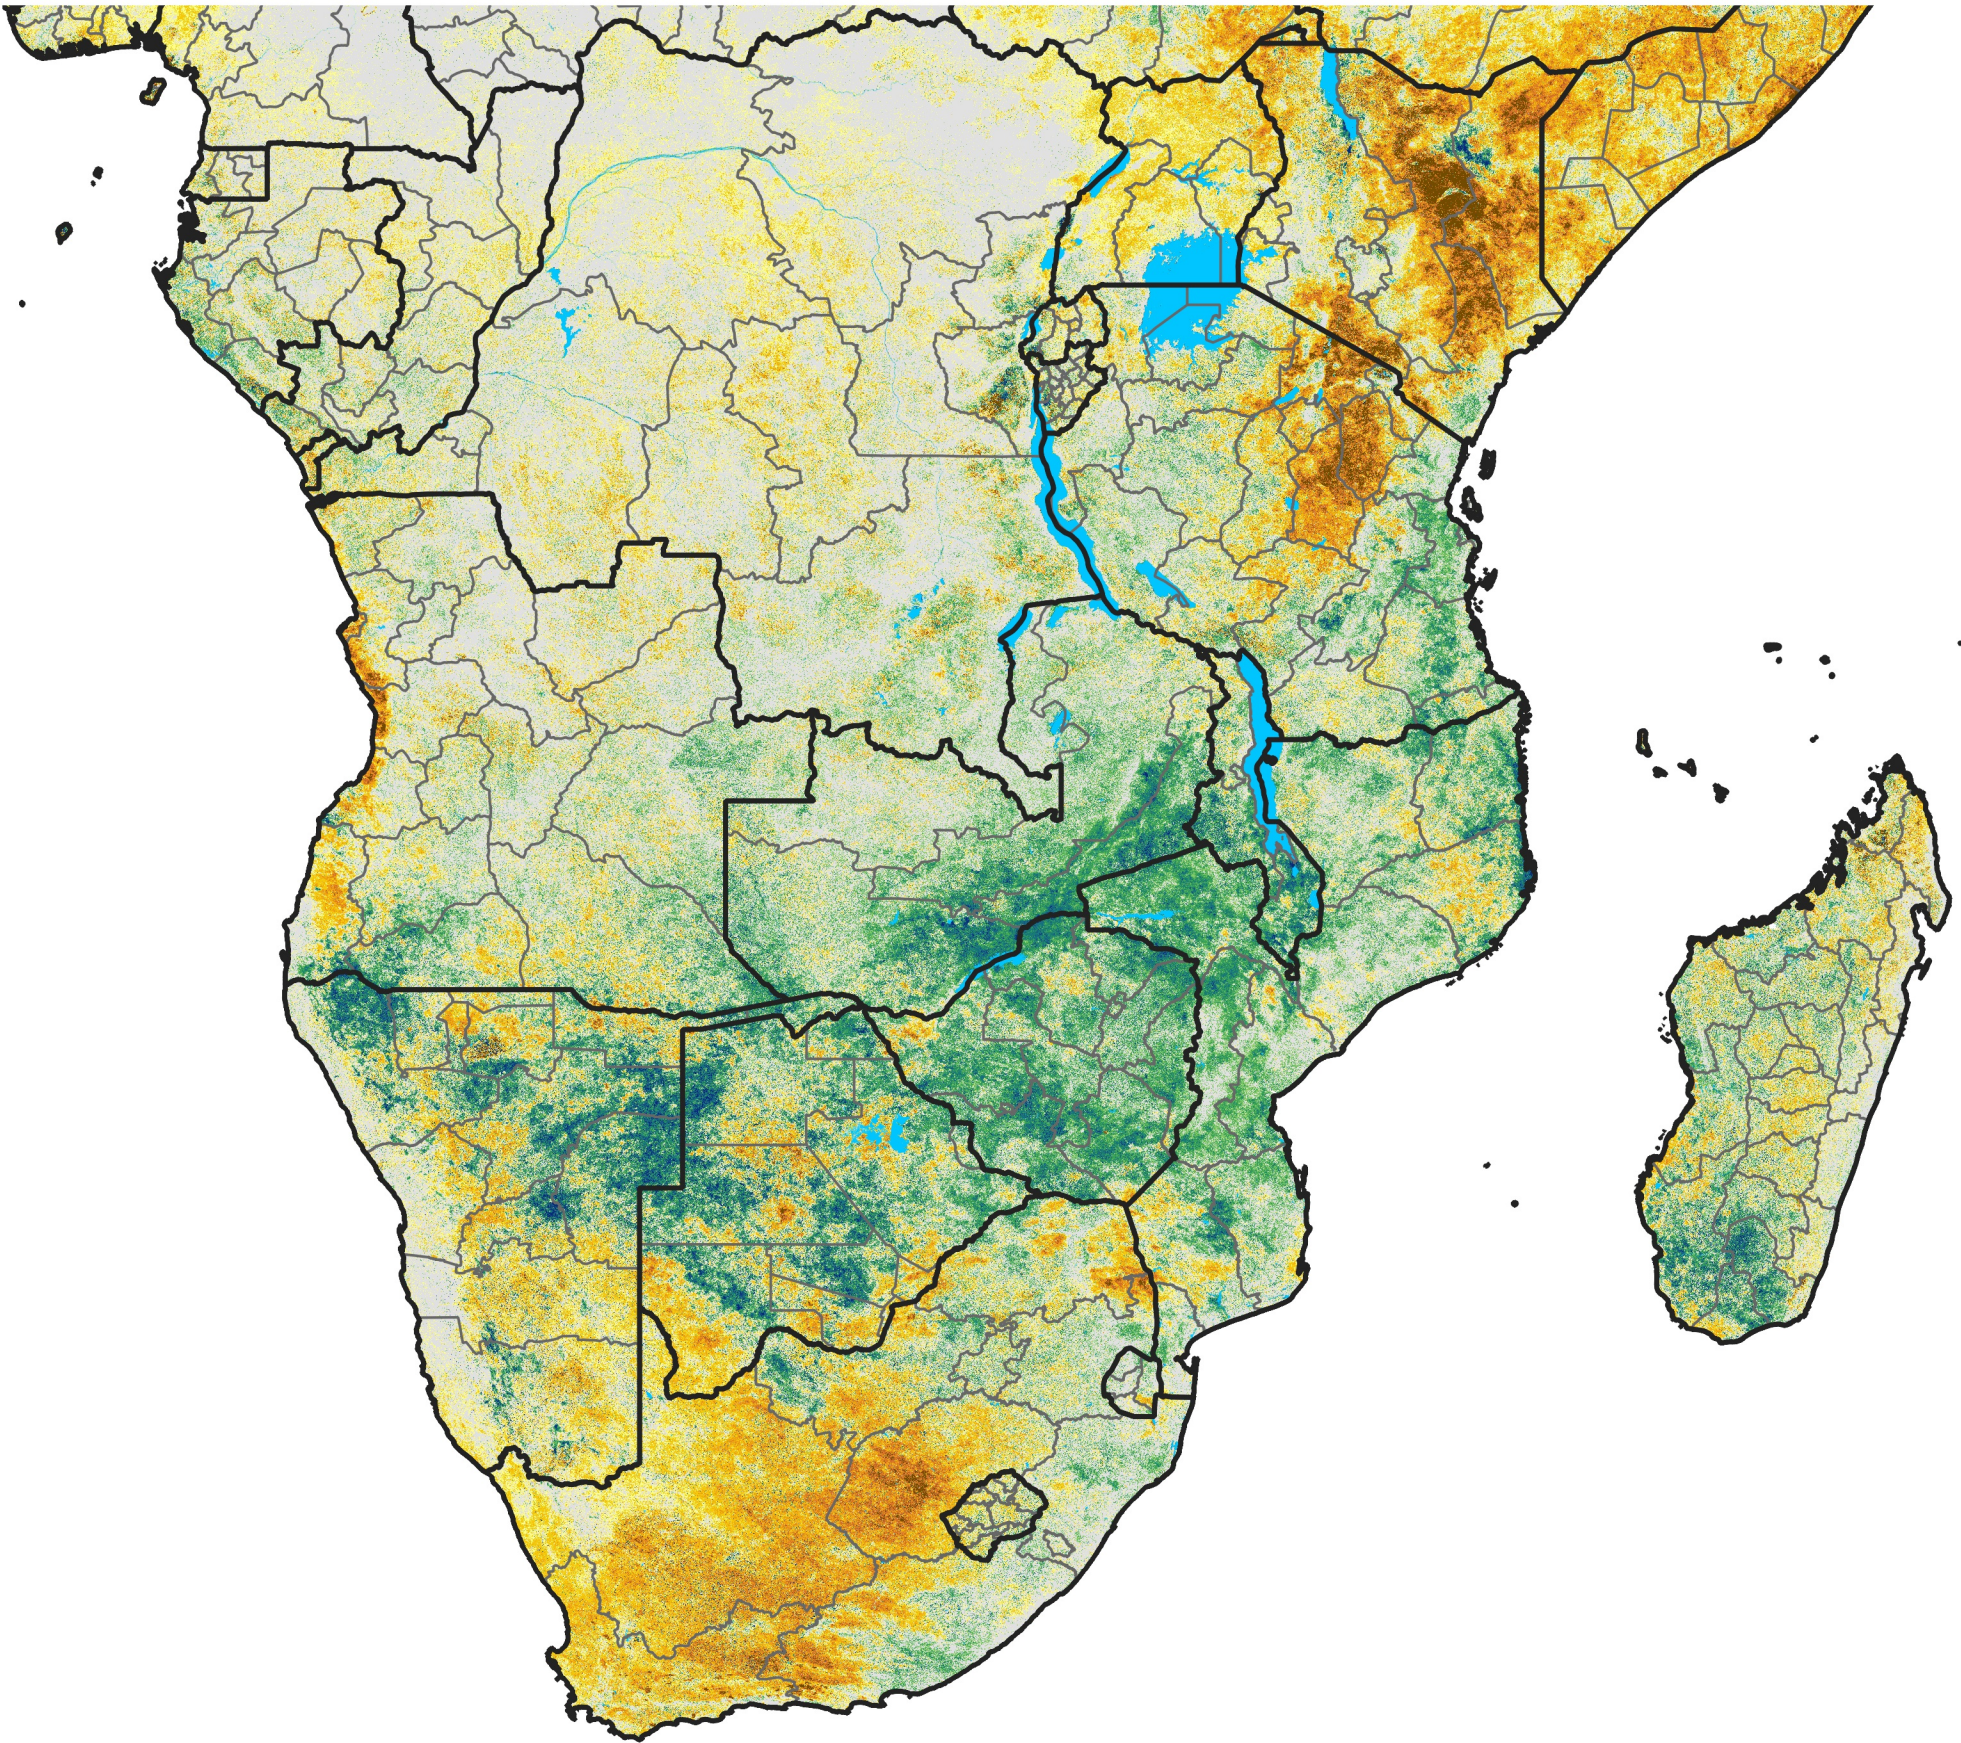

Southern Africa

Percent of Mean NDVI

2017 / Mean (2012 - 2021)
Period 70 / Dec 11 - 20, 2017

Percent of Normal