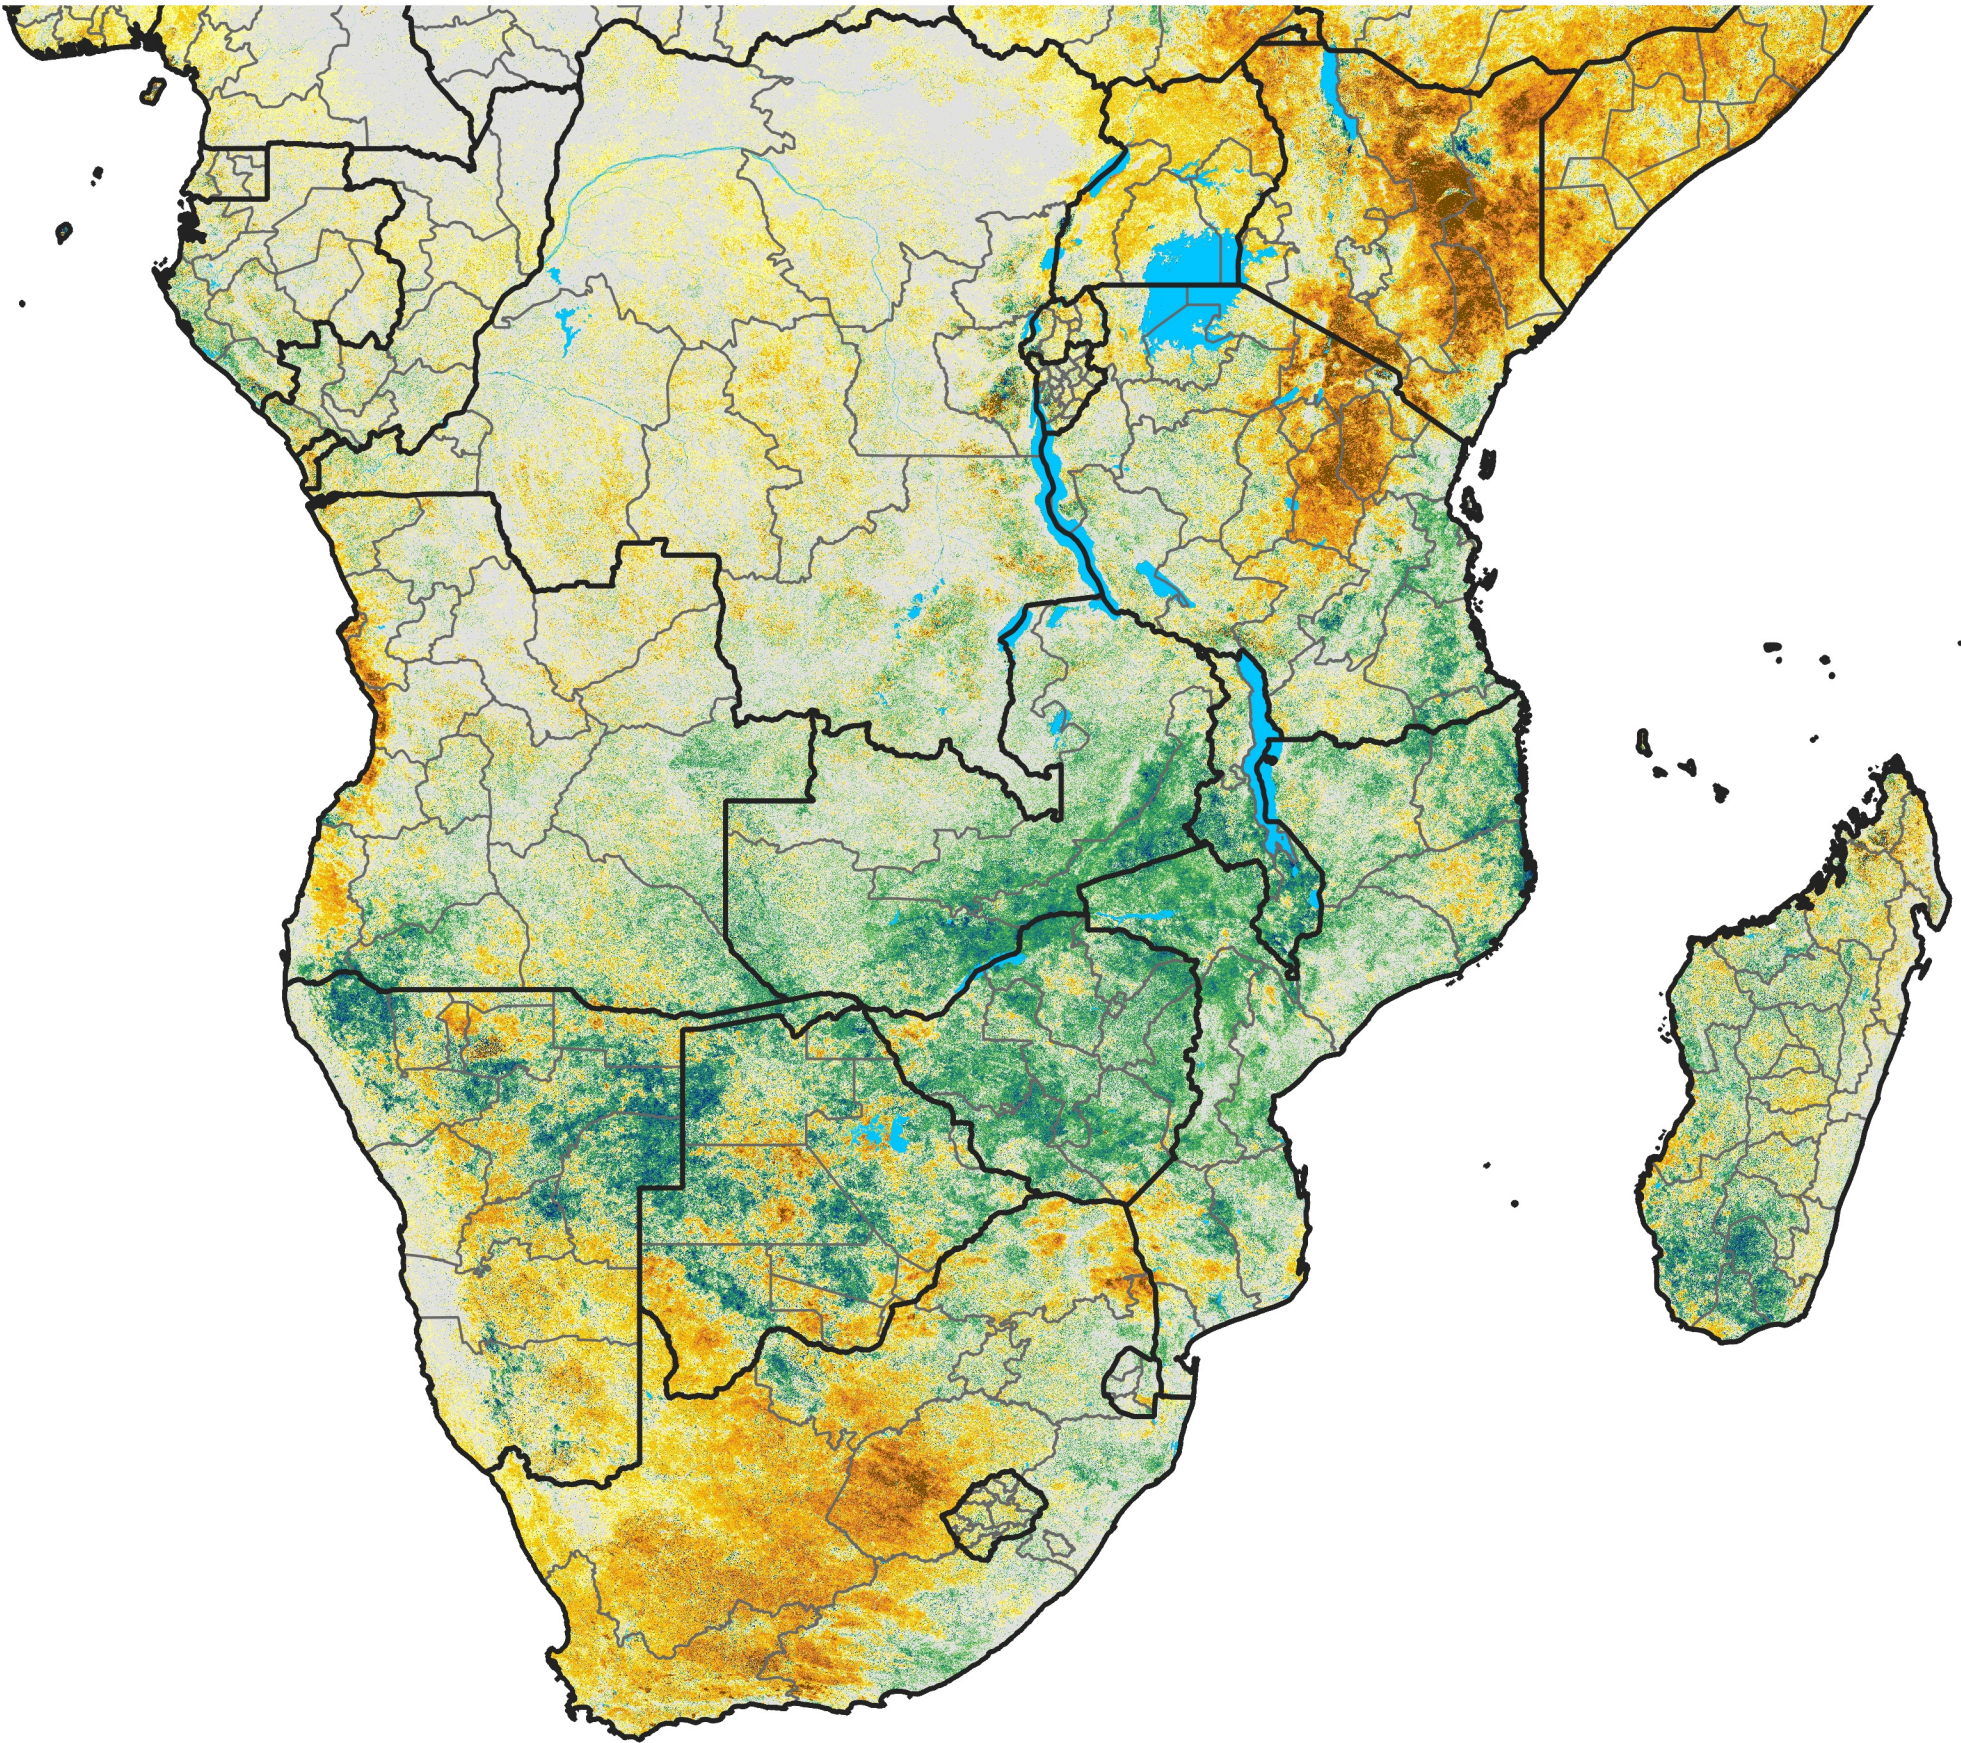

Southern Africa

Percent of Mean NDVI

2017 / Mean (2012 - 2021)
Period 71 / Dec 16 - 25, 2017

Percent of Normal