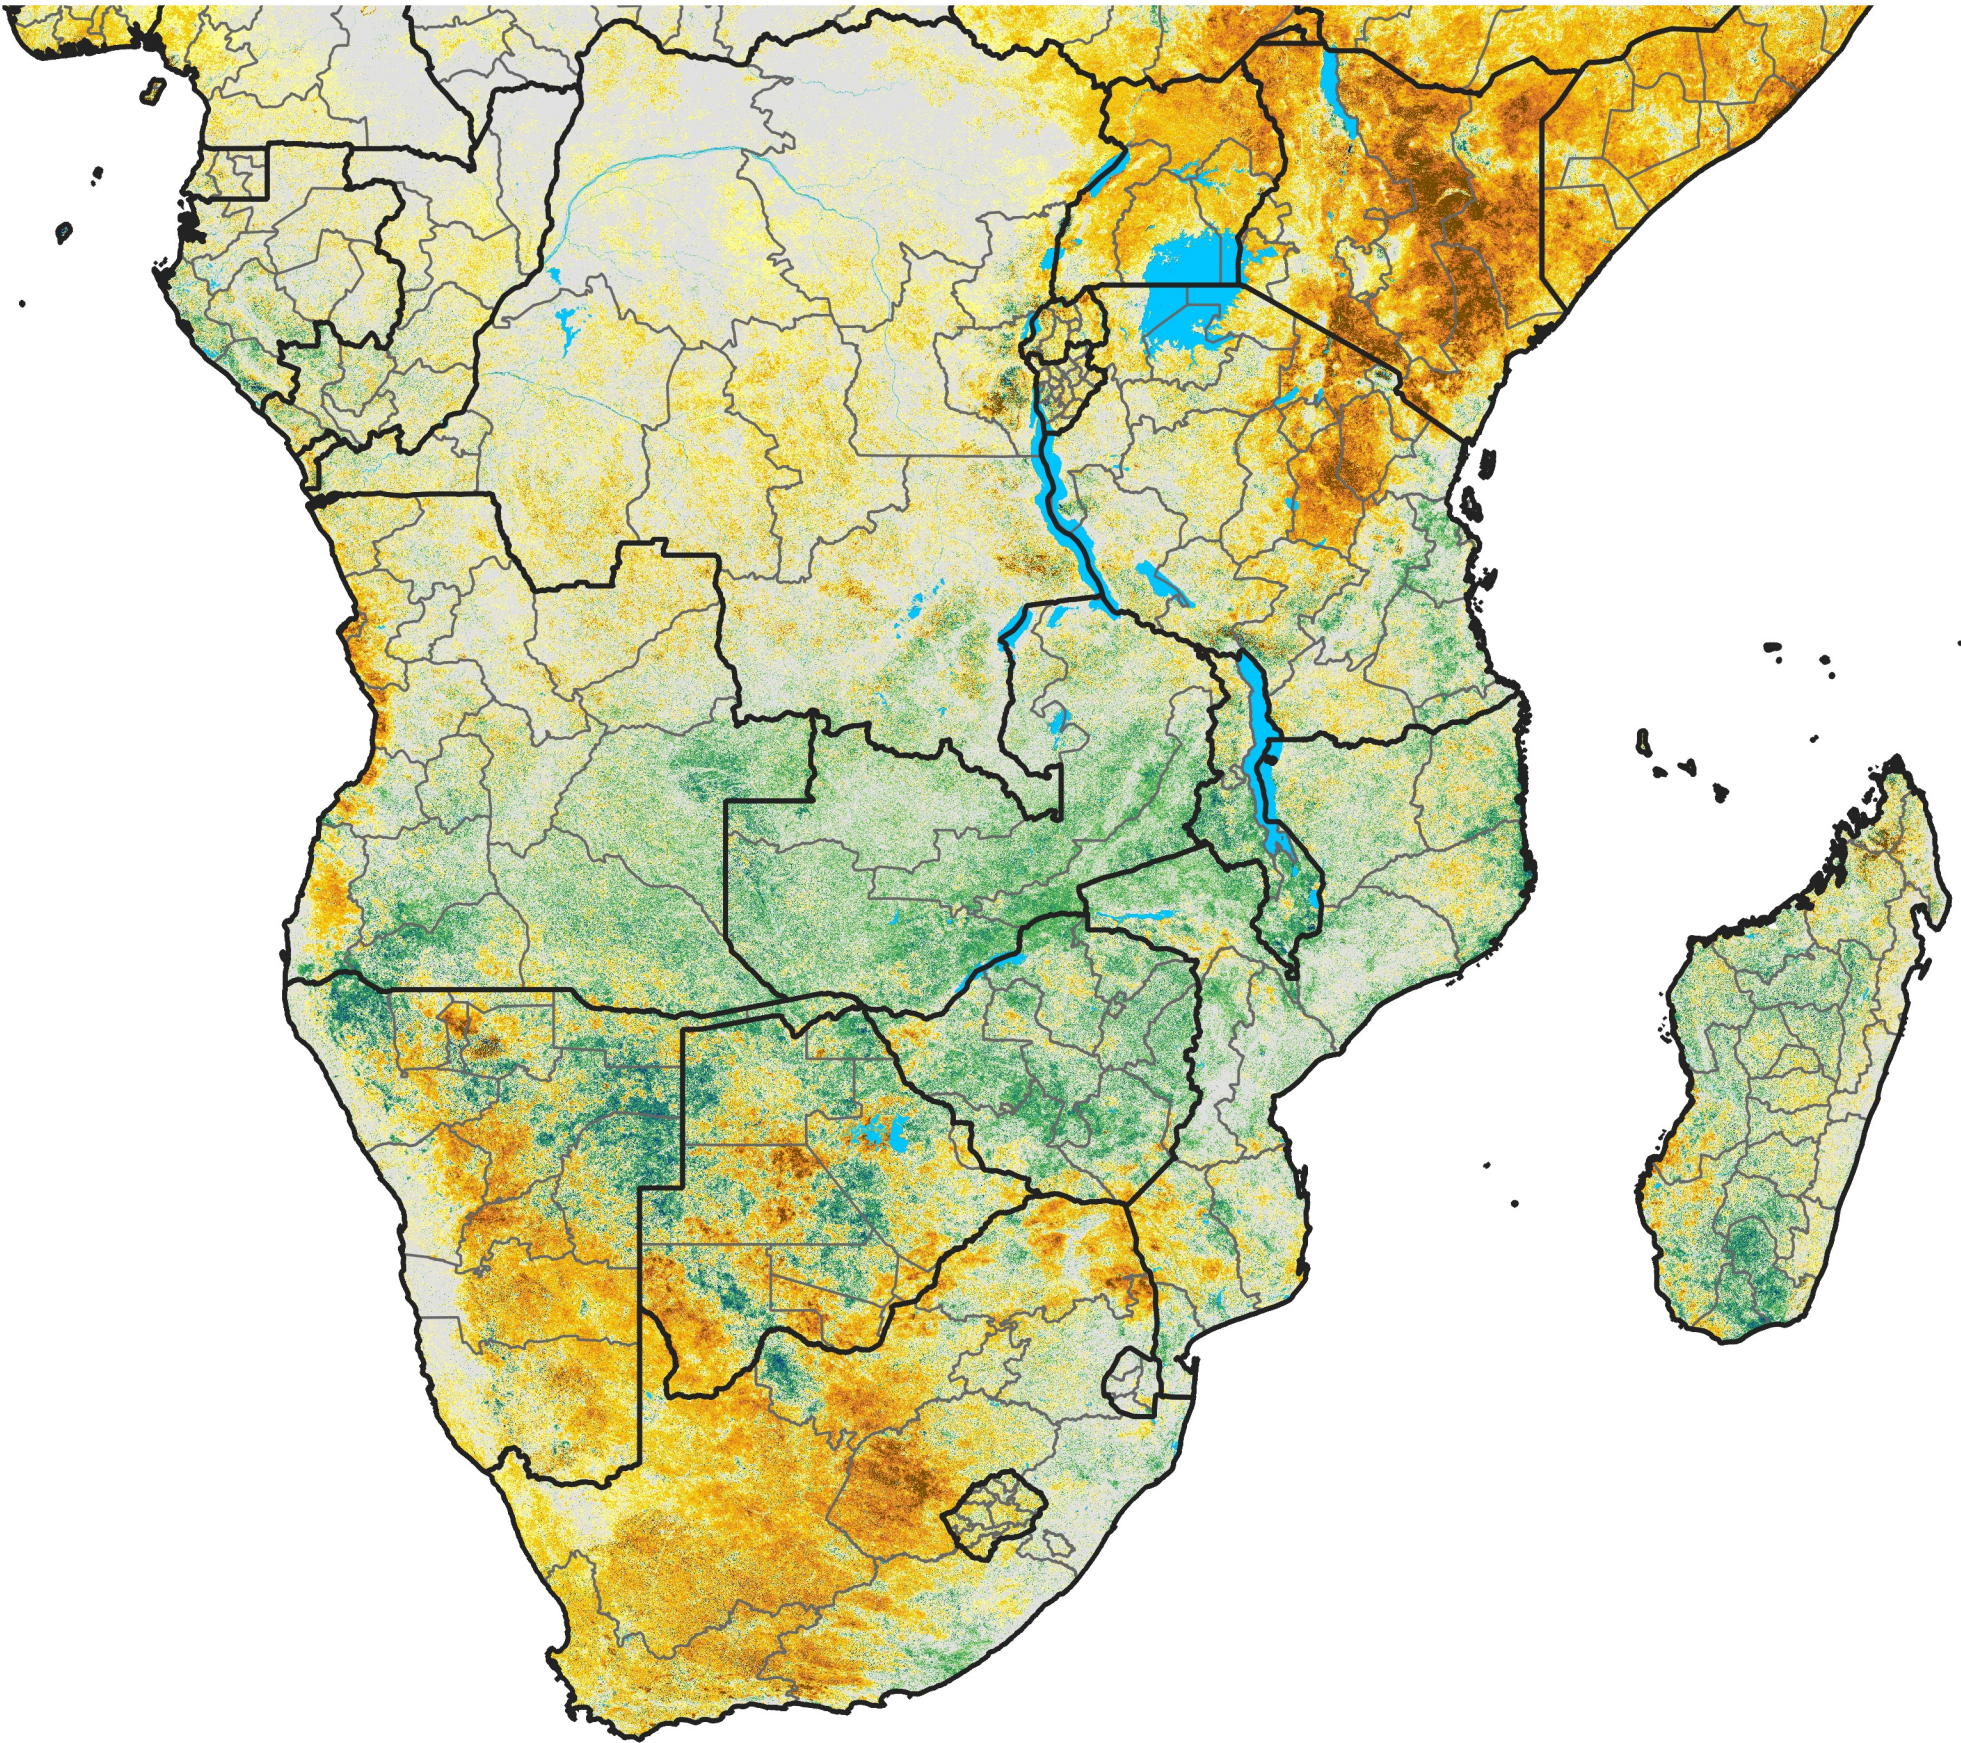

Southern Africa

Percent of Mean NDVI

2018 / Mean (2012 - 2021)
Period 02 / Jan 01 - 10, 2018

Percent of Normal