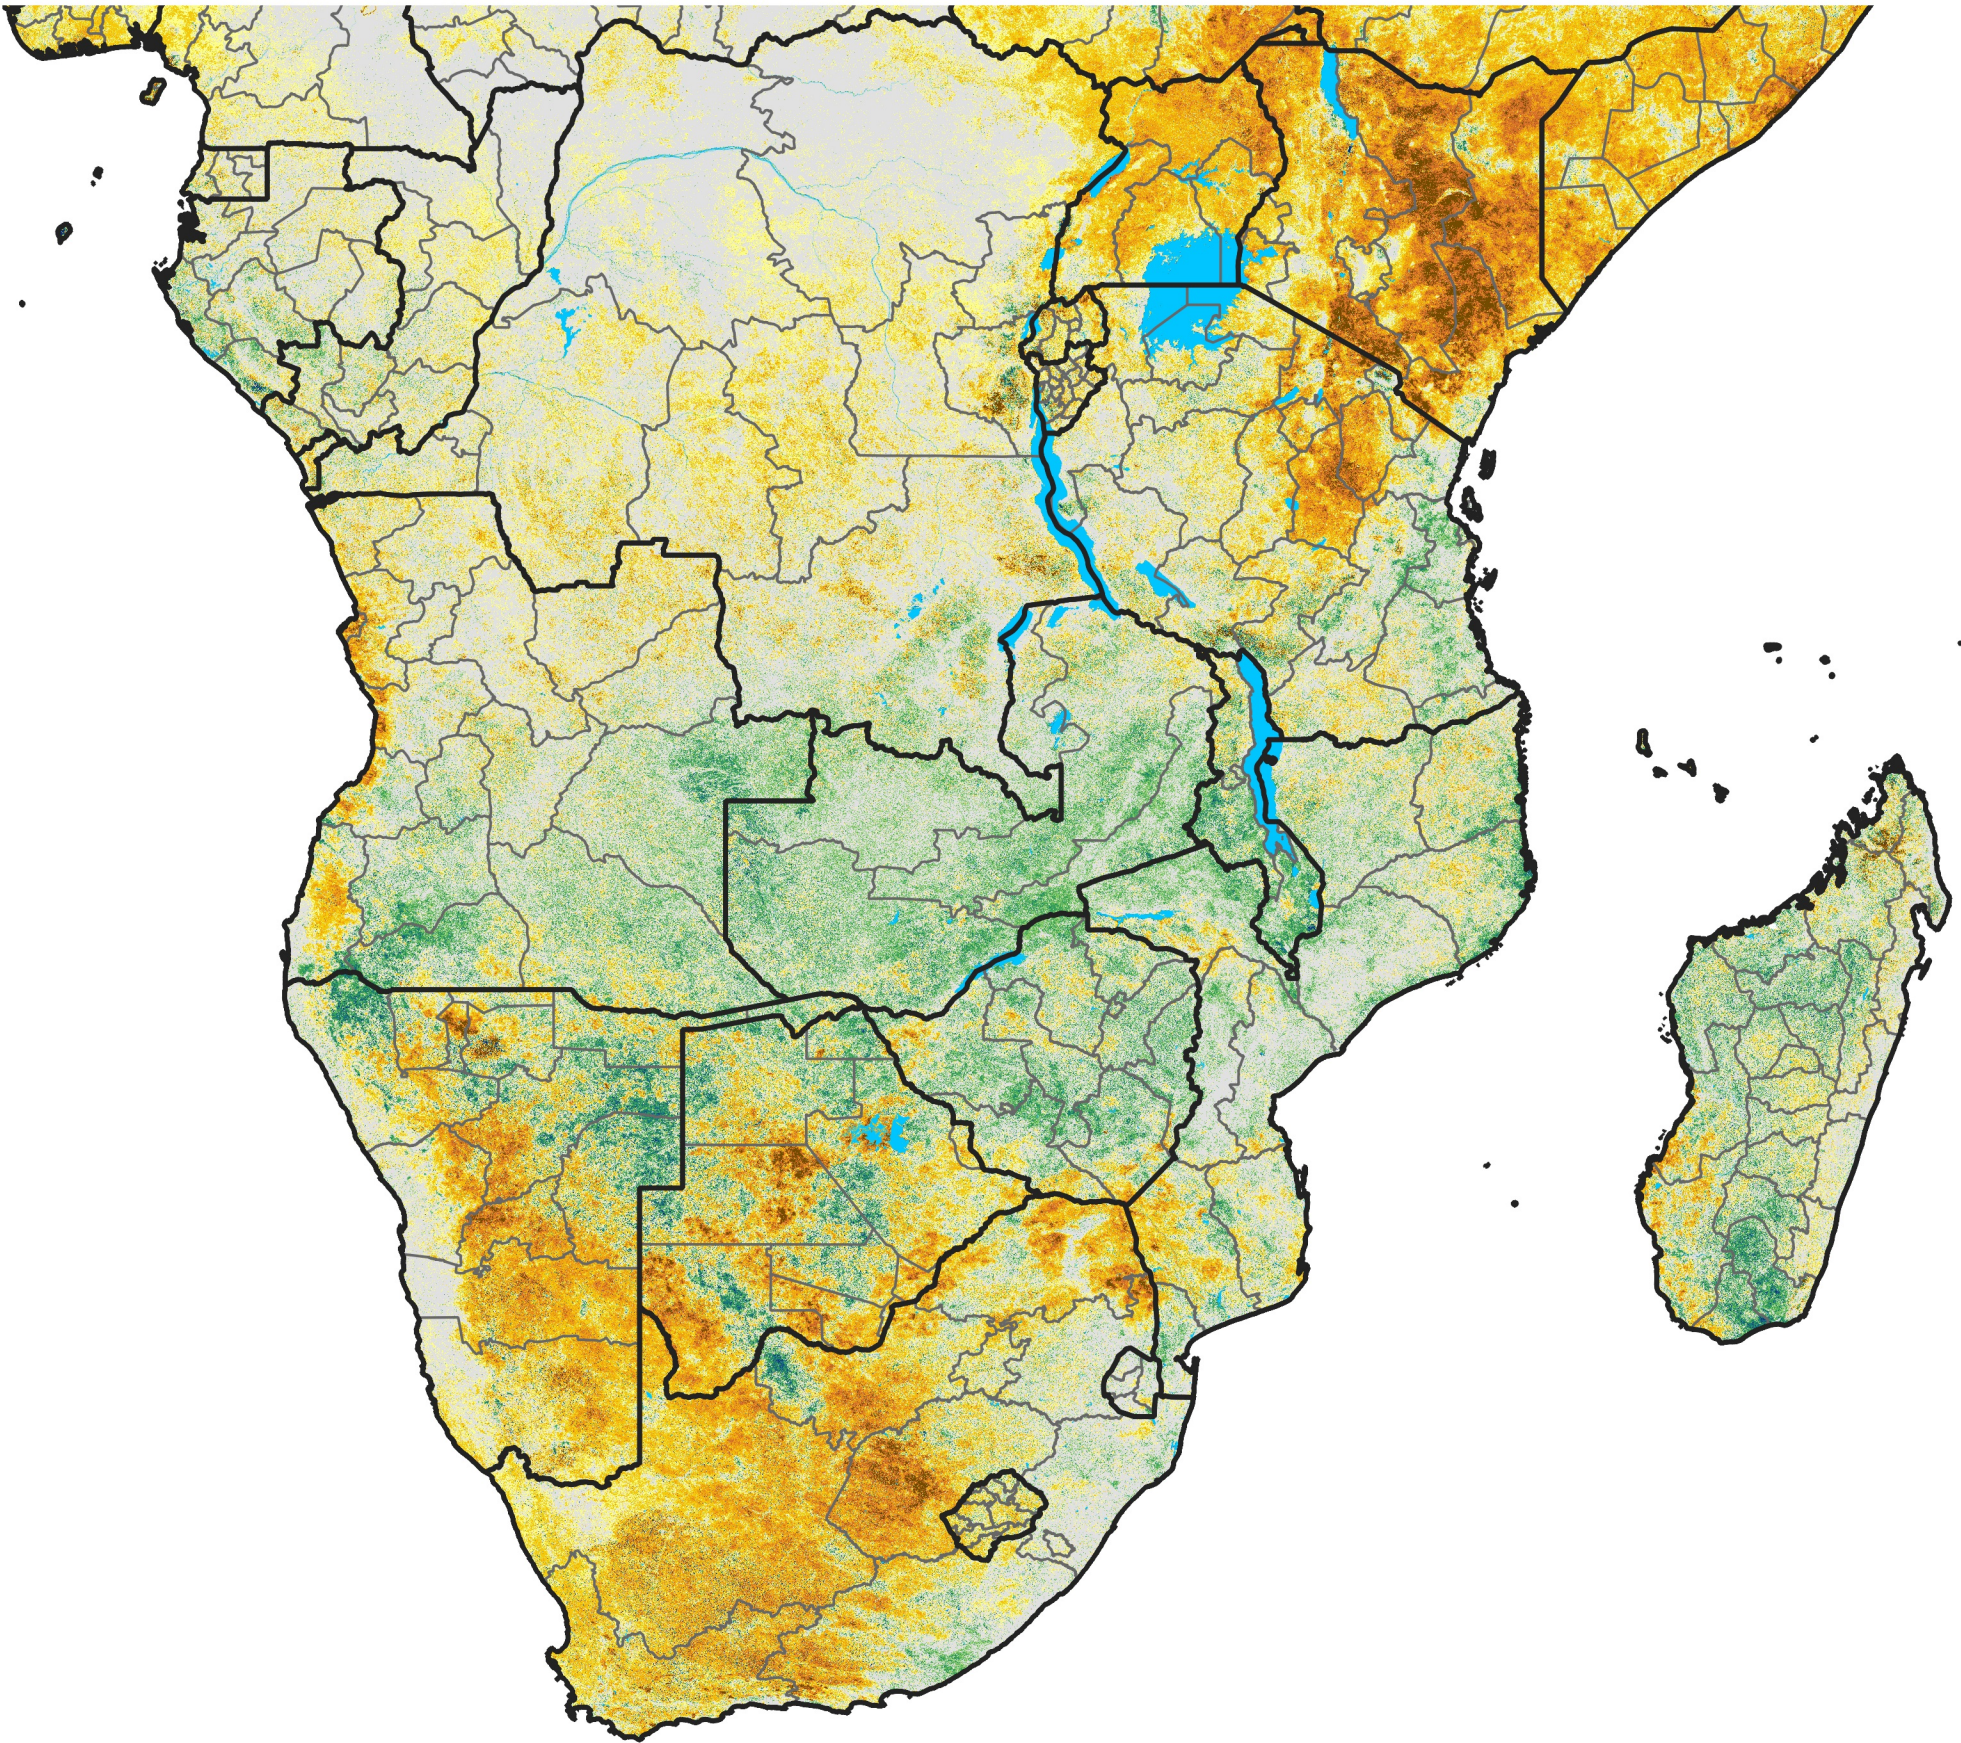

Southern Africa

Percent of Mean NDVI

2018 / Mean (2012 - 2021)
Period 03 / Jan 06 - 15, 2018

Percent of Normal