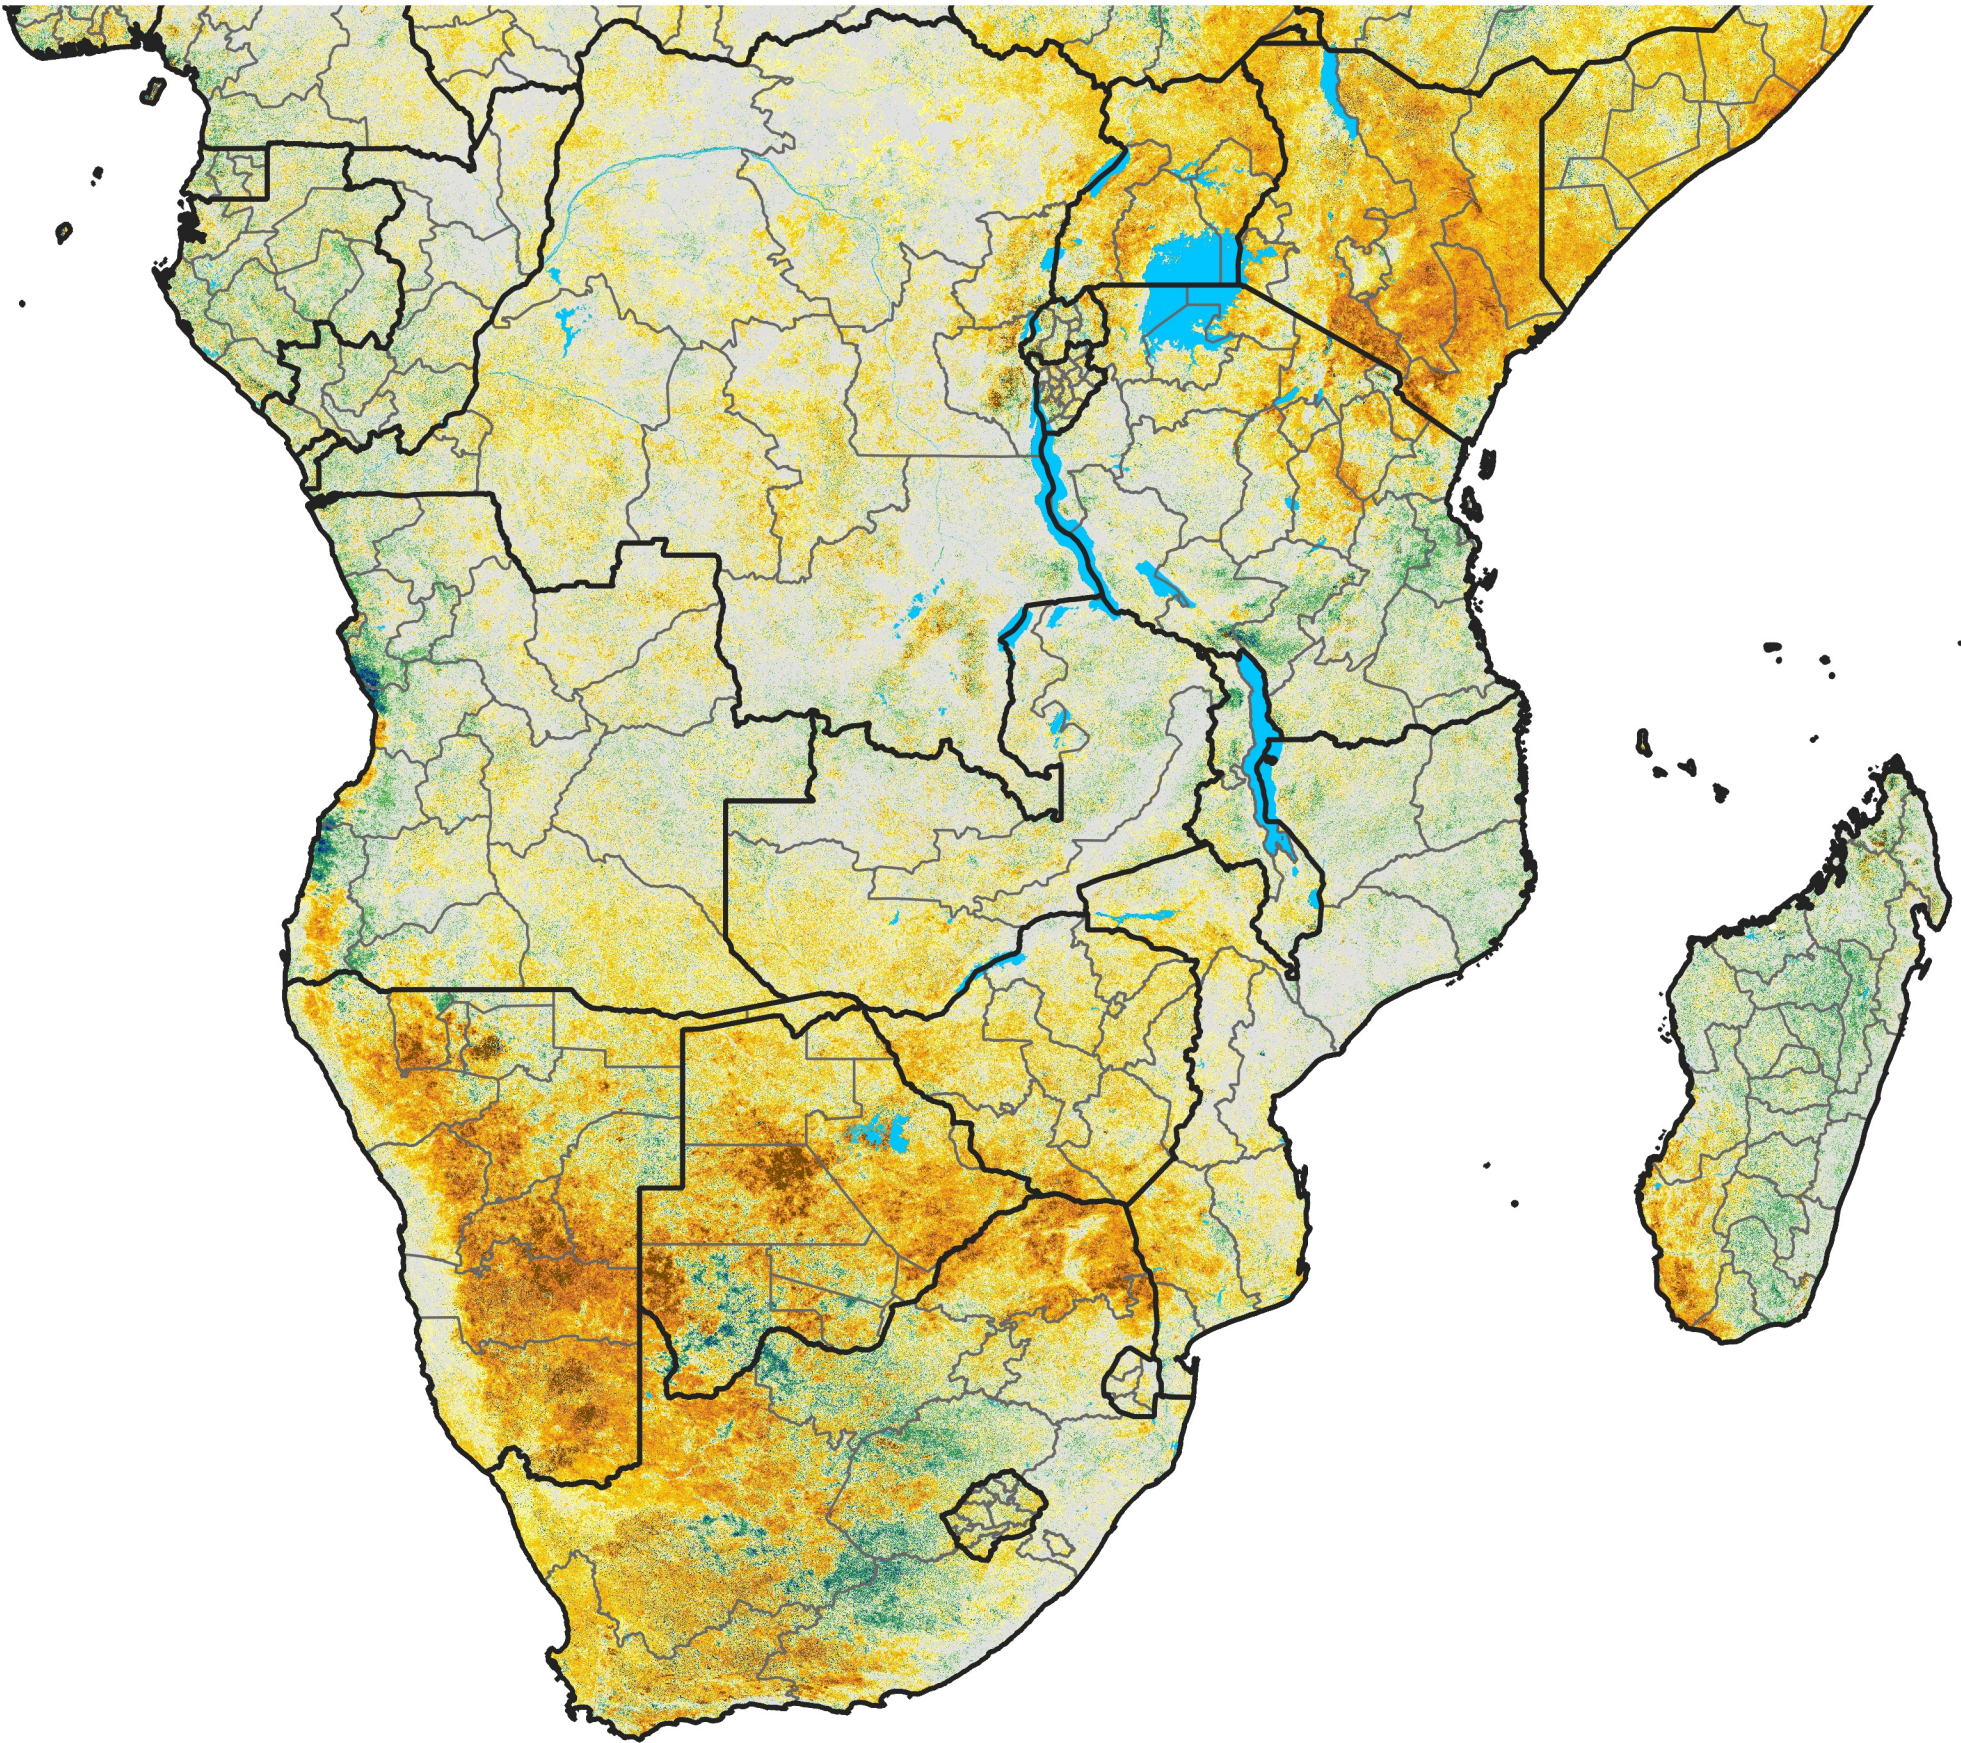

Southern Africa

Percent of Mean NDVI

2018 / Mean (2012 - 2021)
Period 10 / Feb 11 - 20, 2018

Percent of Normal