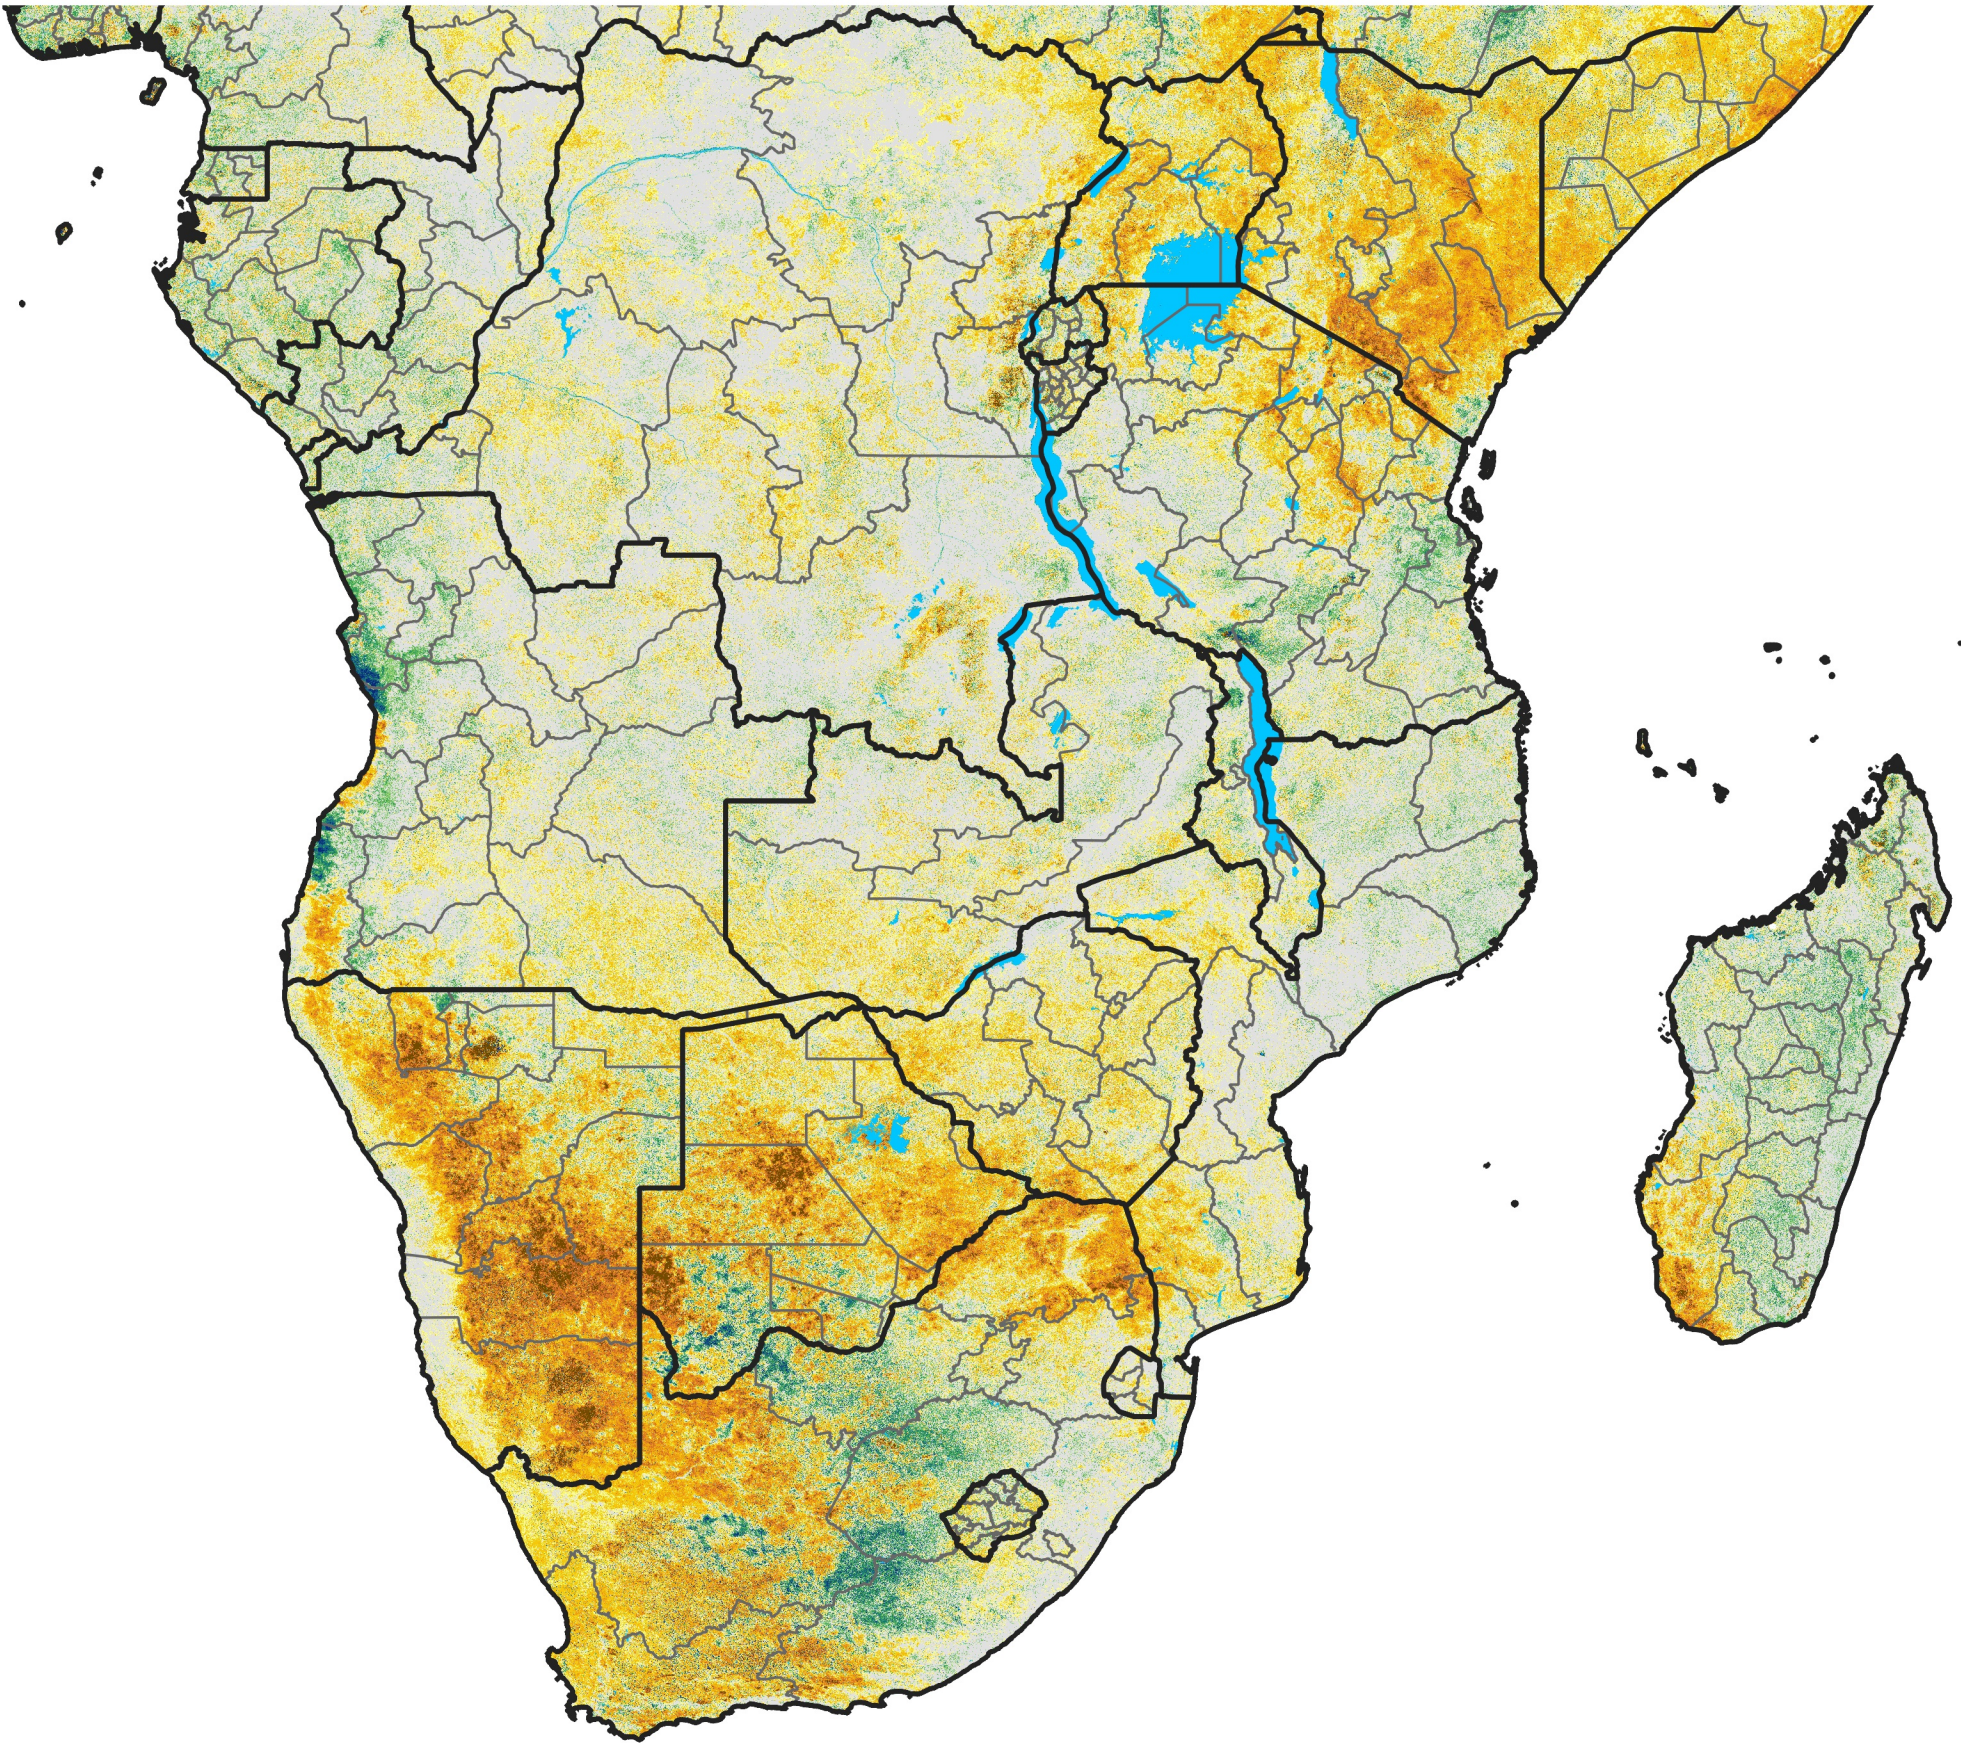

Southern Africa

Percent of Mean NDVI

2018 / Mean (2012 - 2021)
Period 11 / Feb 16 - 25, 2018

Percent of Normal