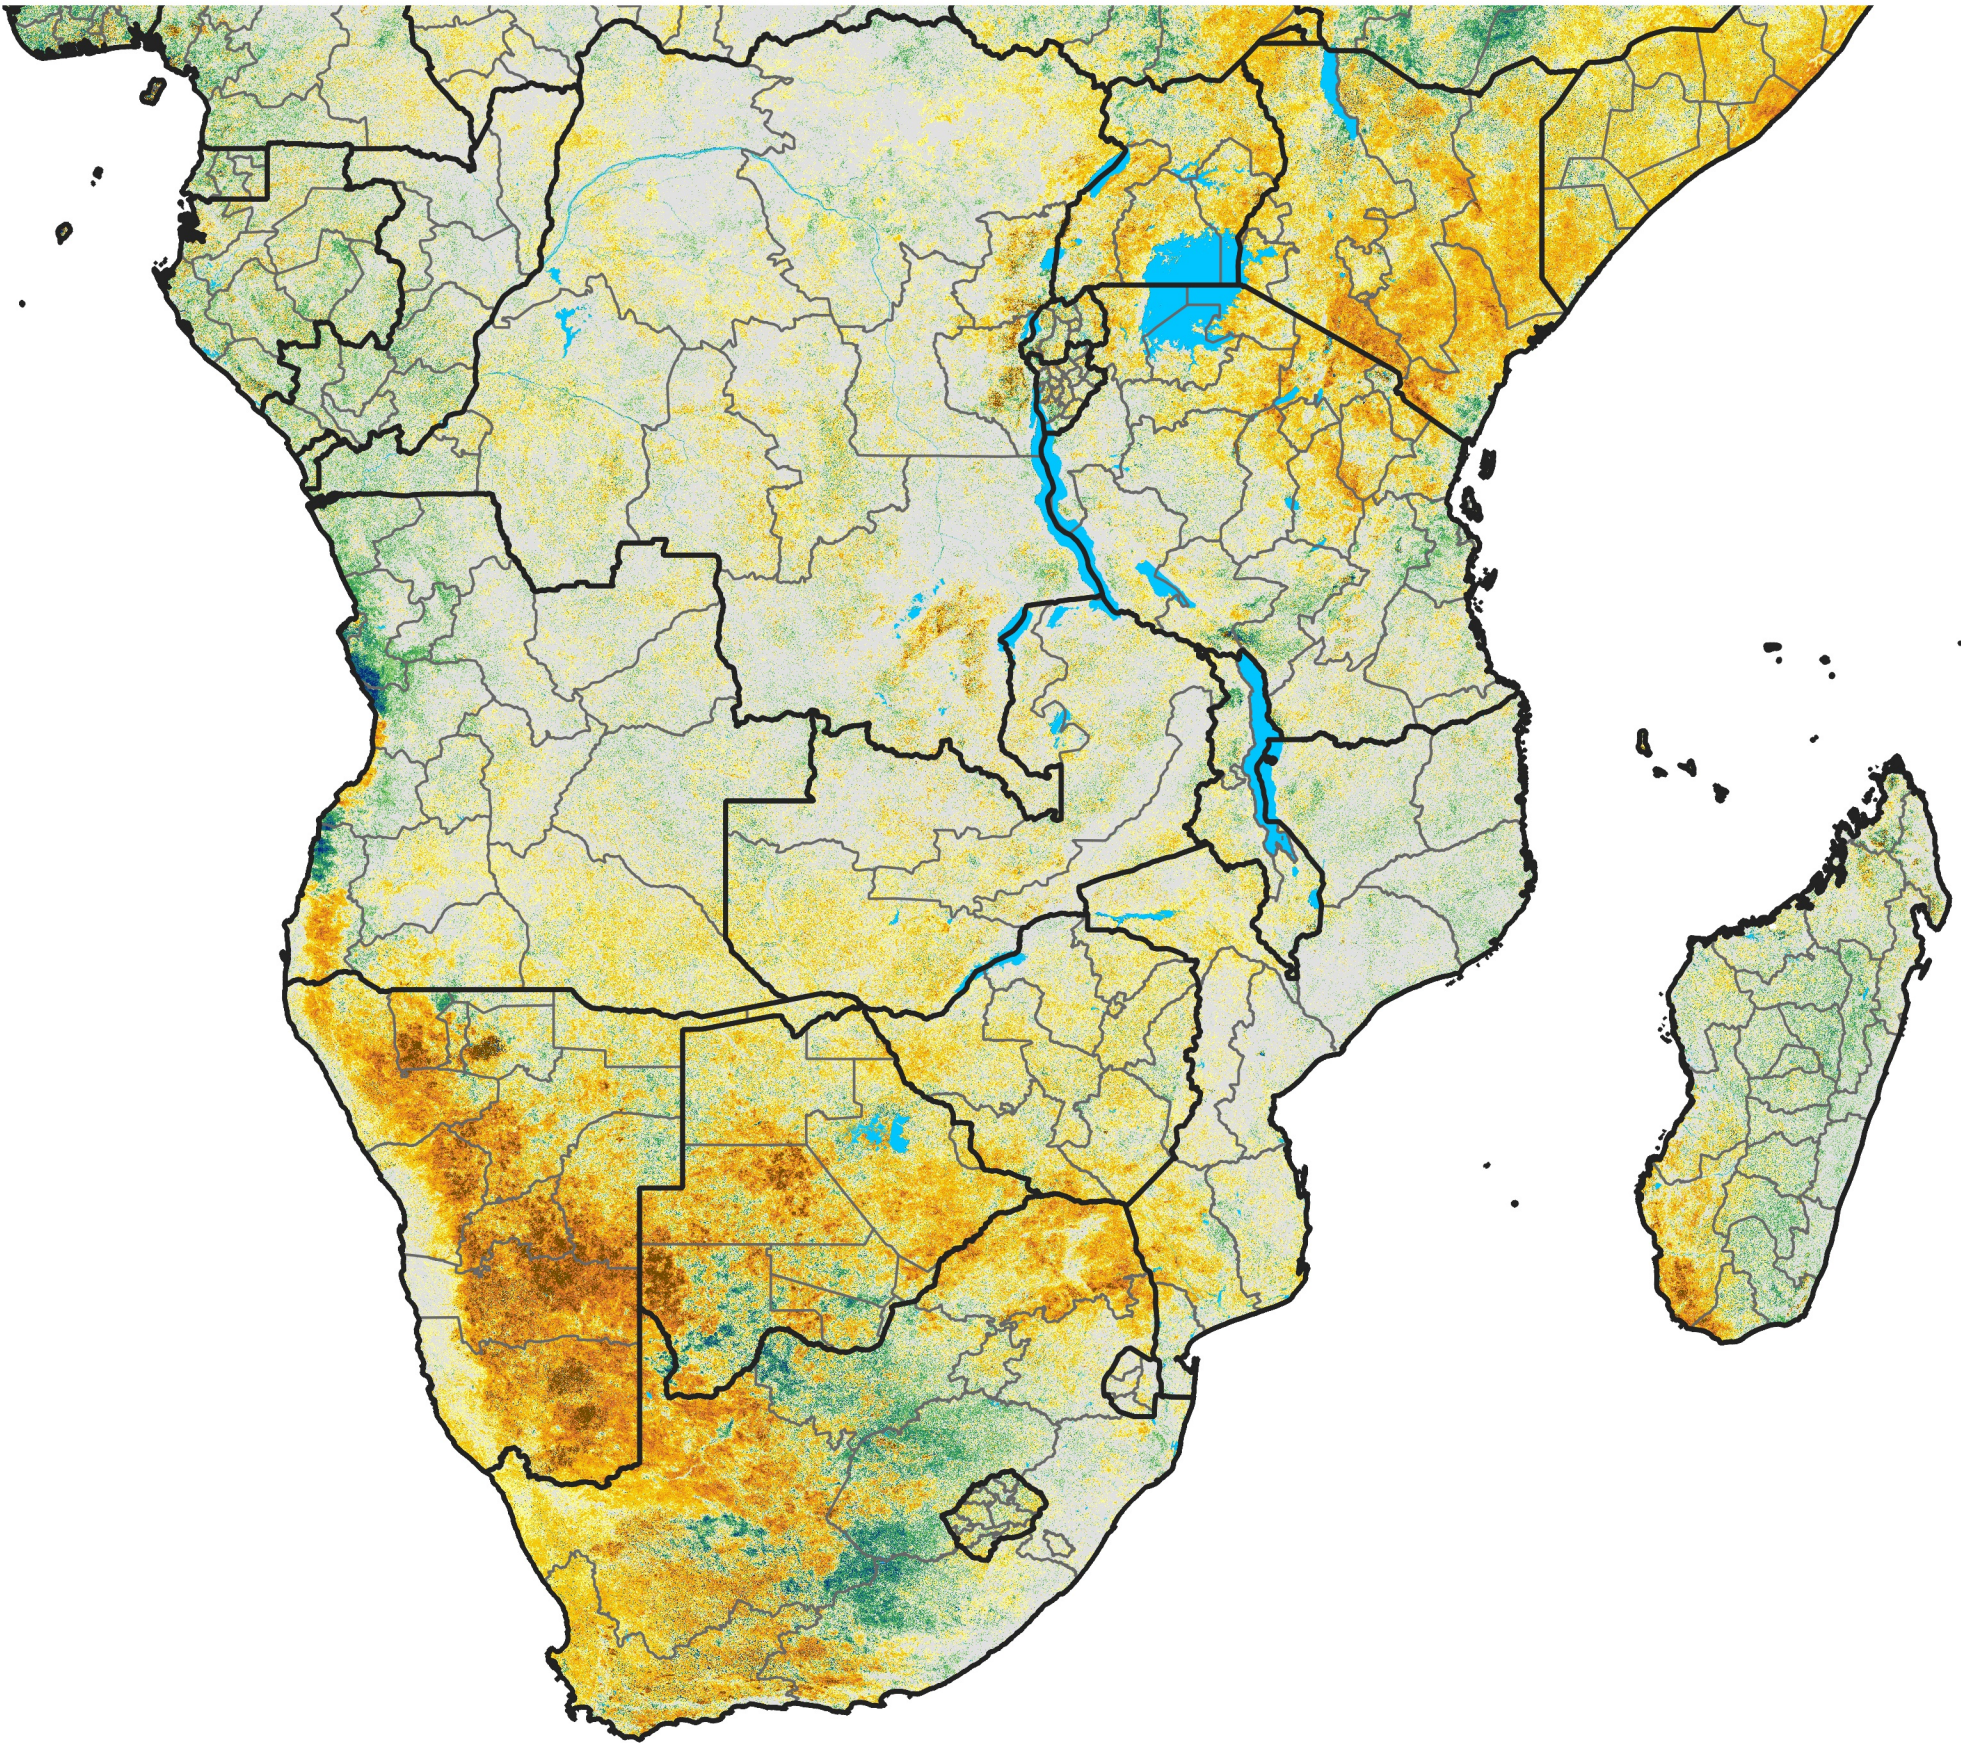

Southern Africa

Percent of Mean NDVI

2018 / Mean (2012 - 2021)
Period 12 / Feb 21 - 28, 2018

Percent of Normal