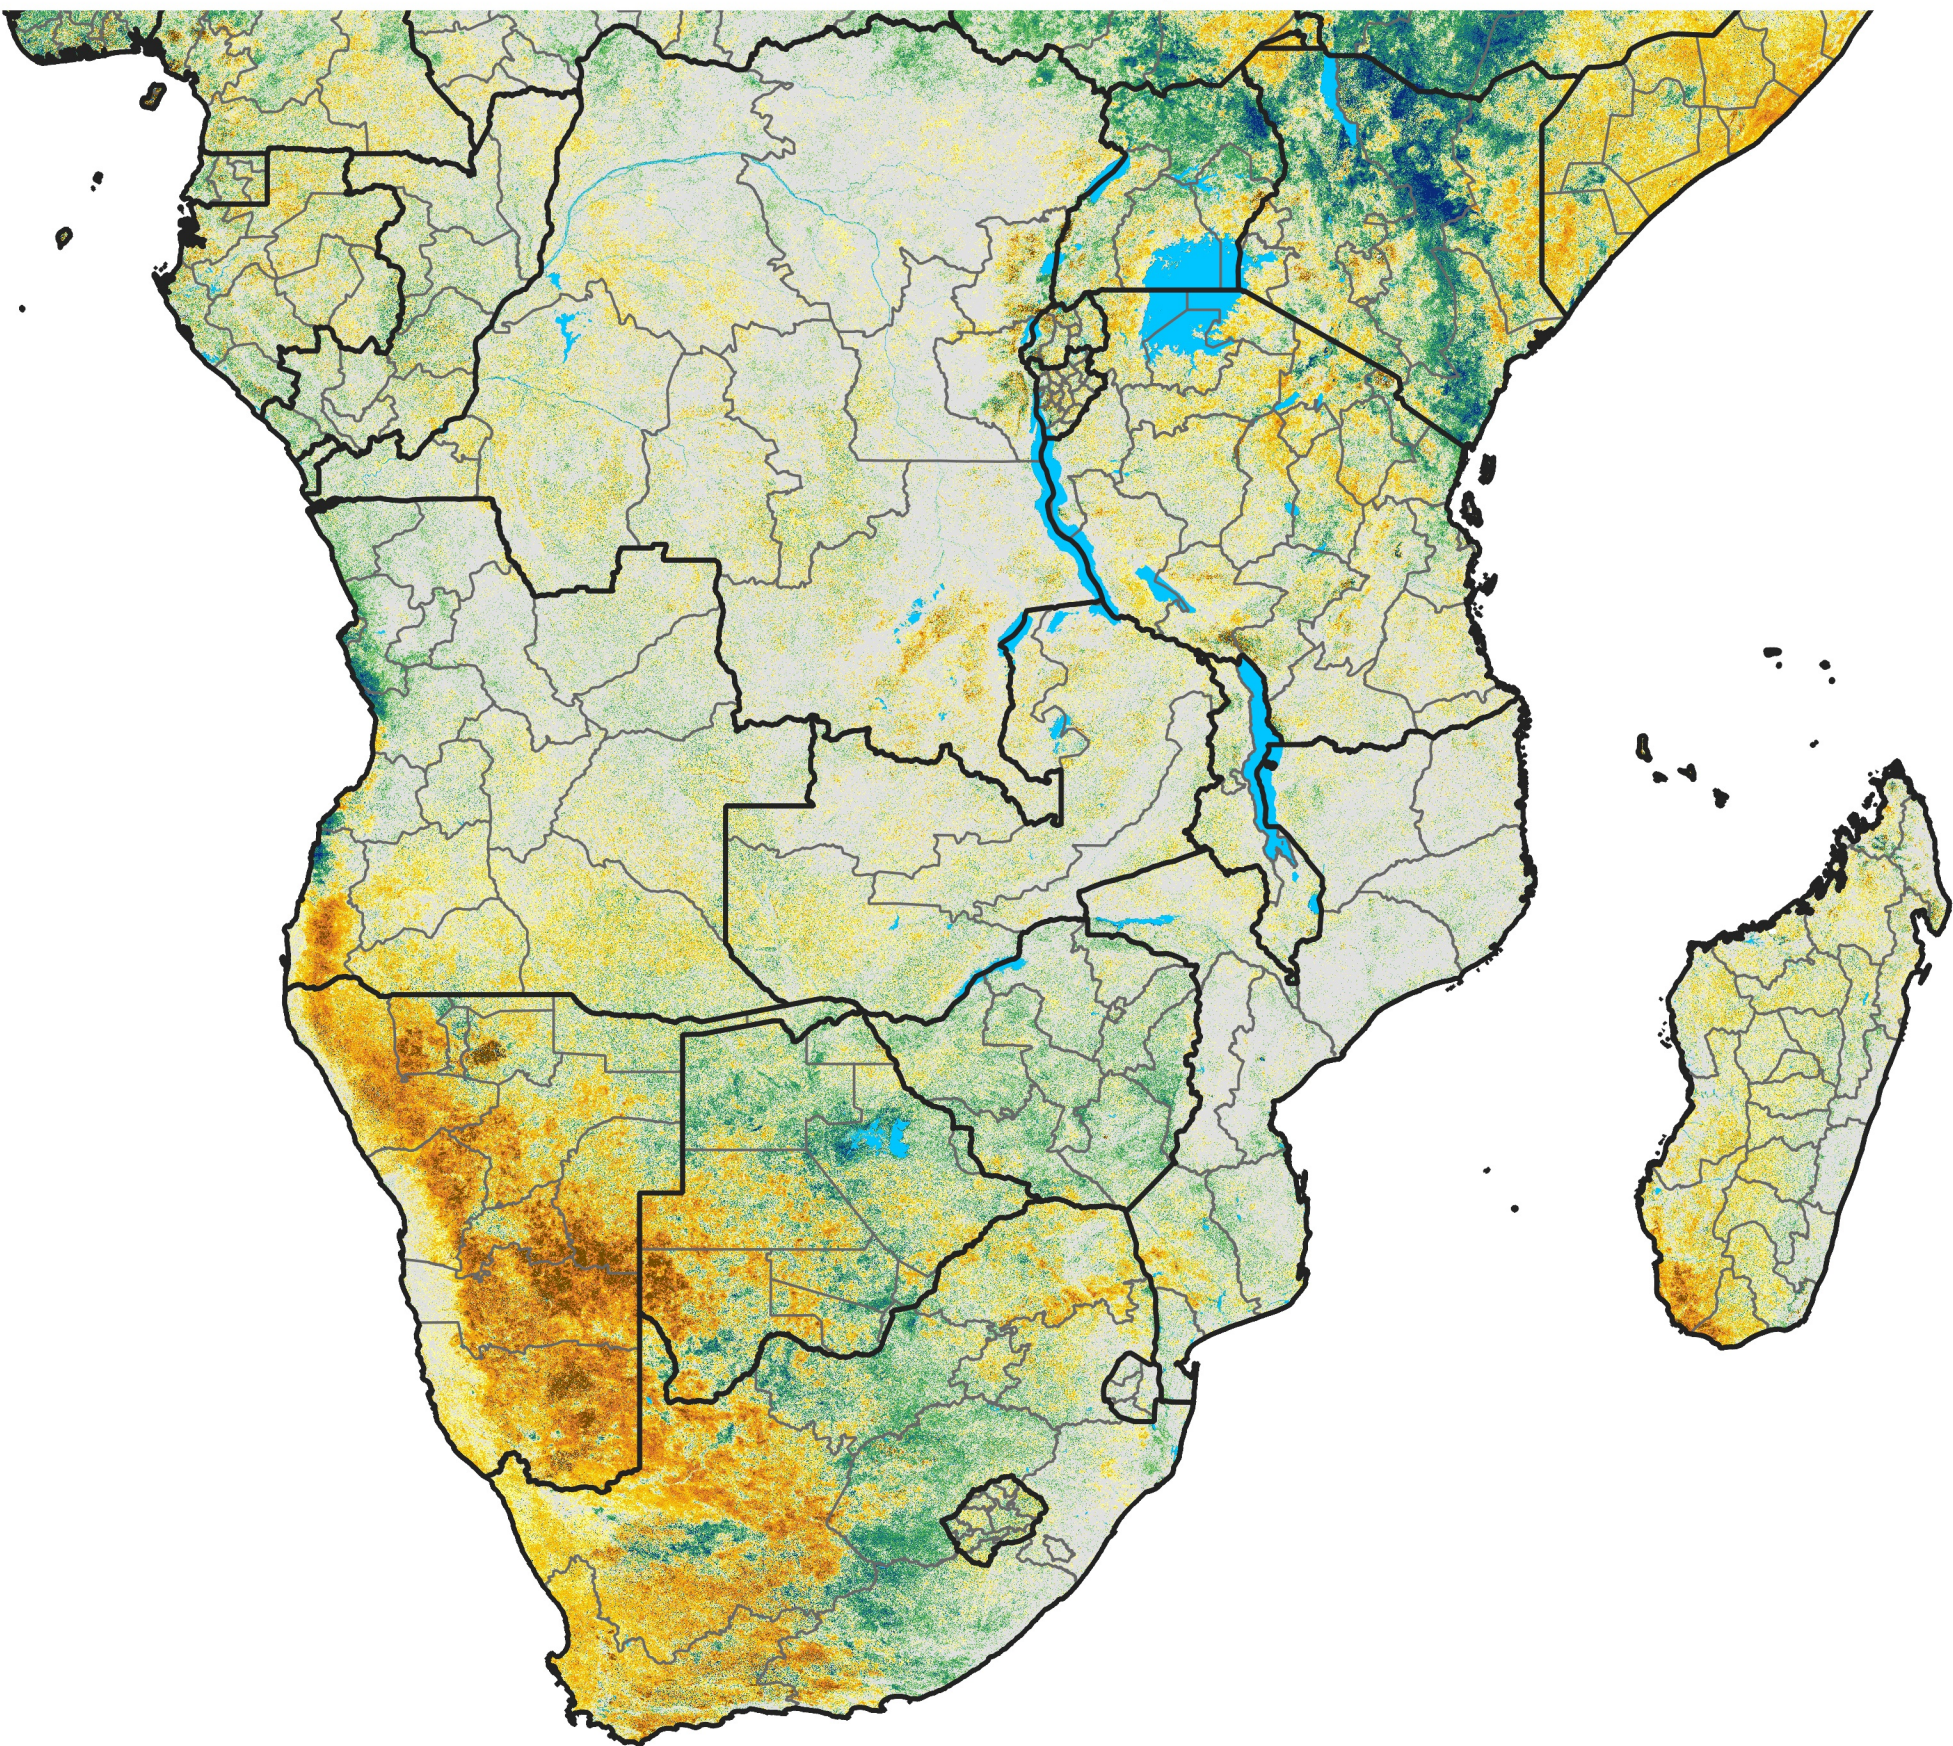

Southern Africa

Percent of Mean NDVI

2018 / Mean (2012 - 2021)
Period 16 / Mar 11 - 20, 2018

Percent of Normal