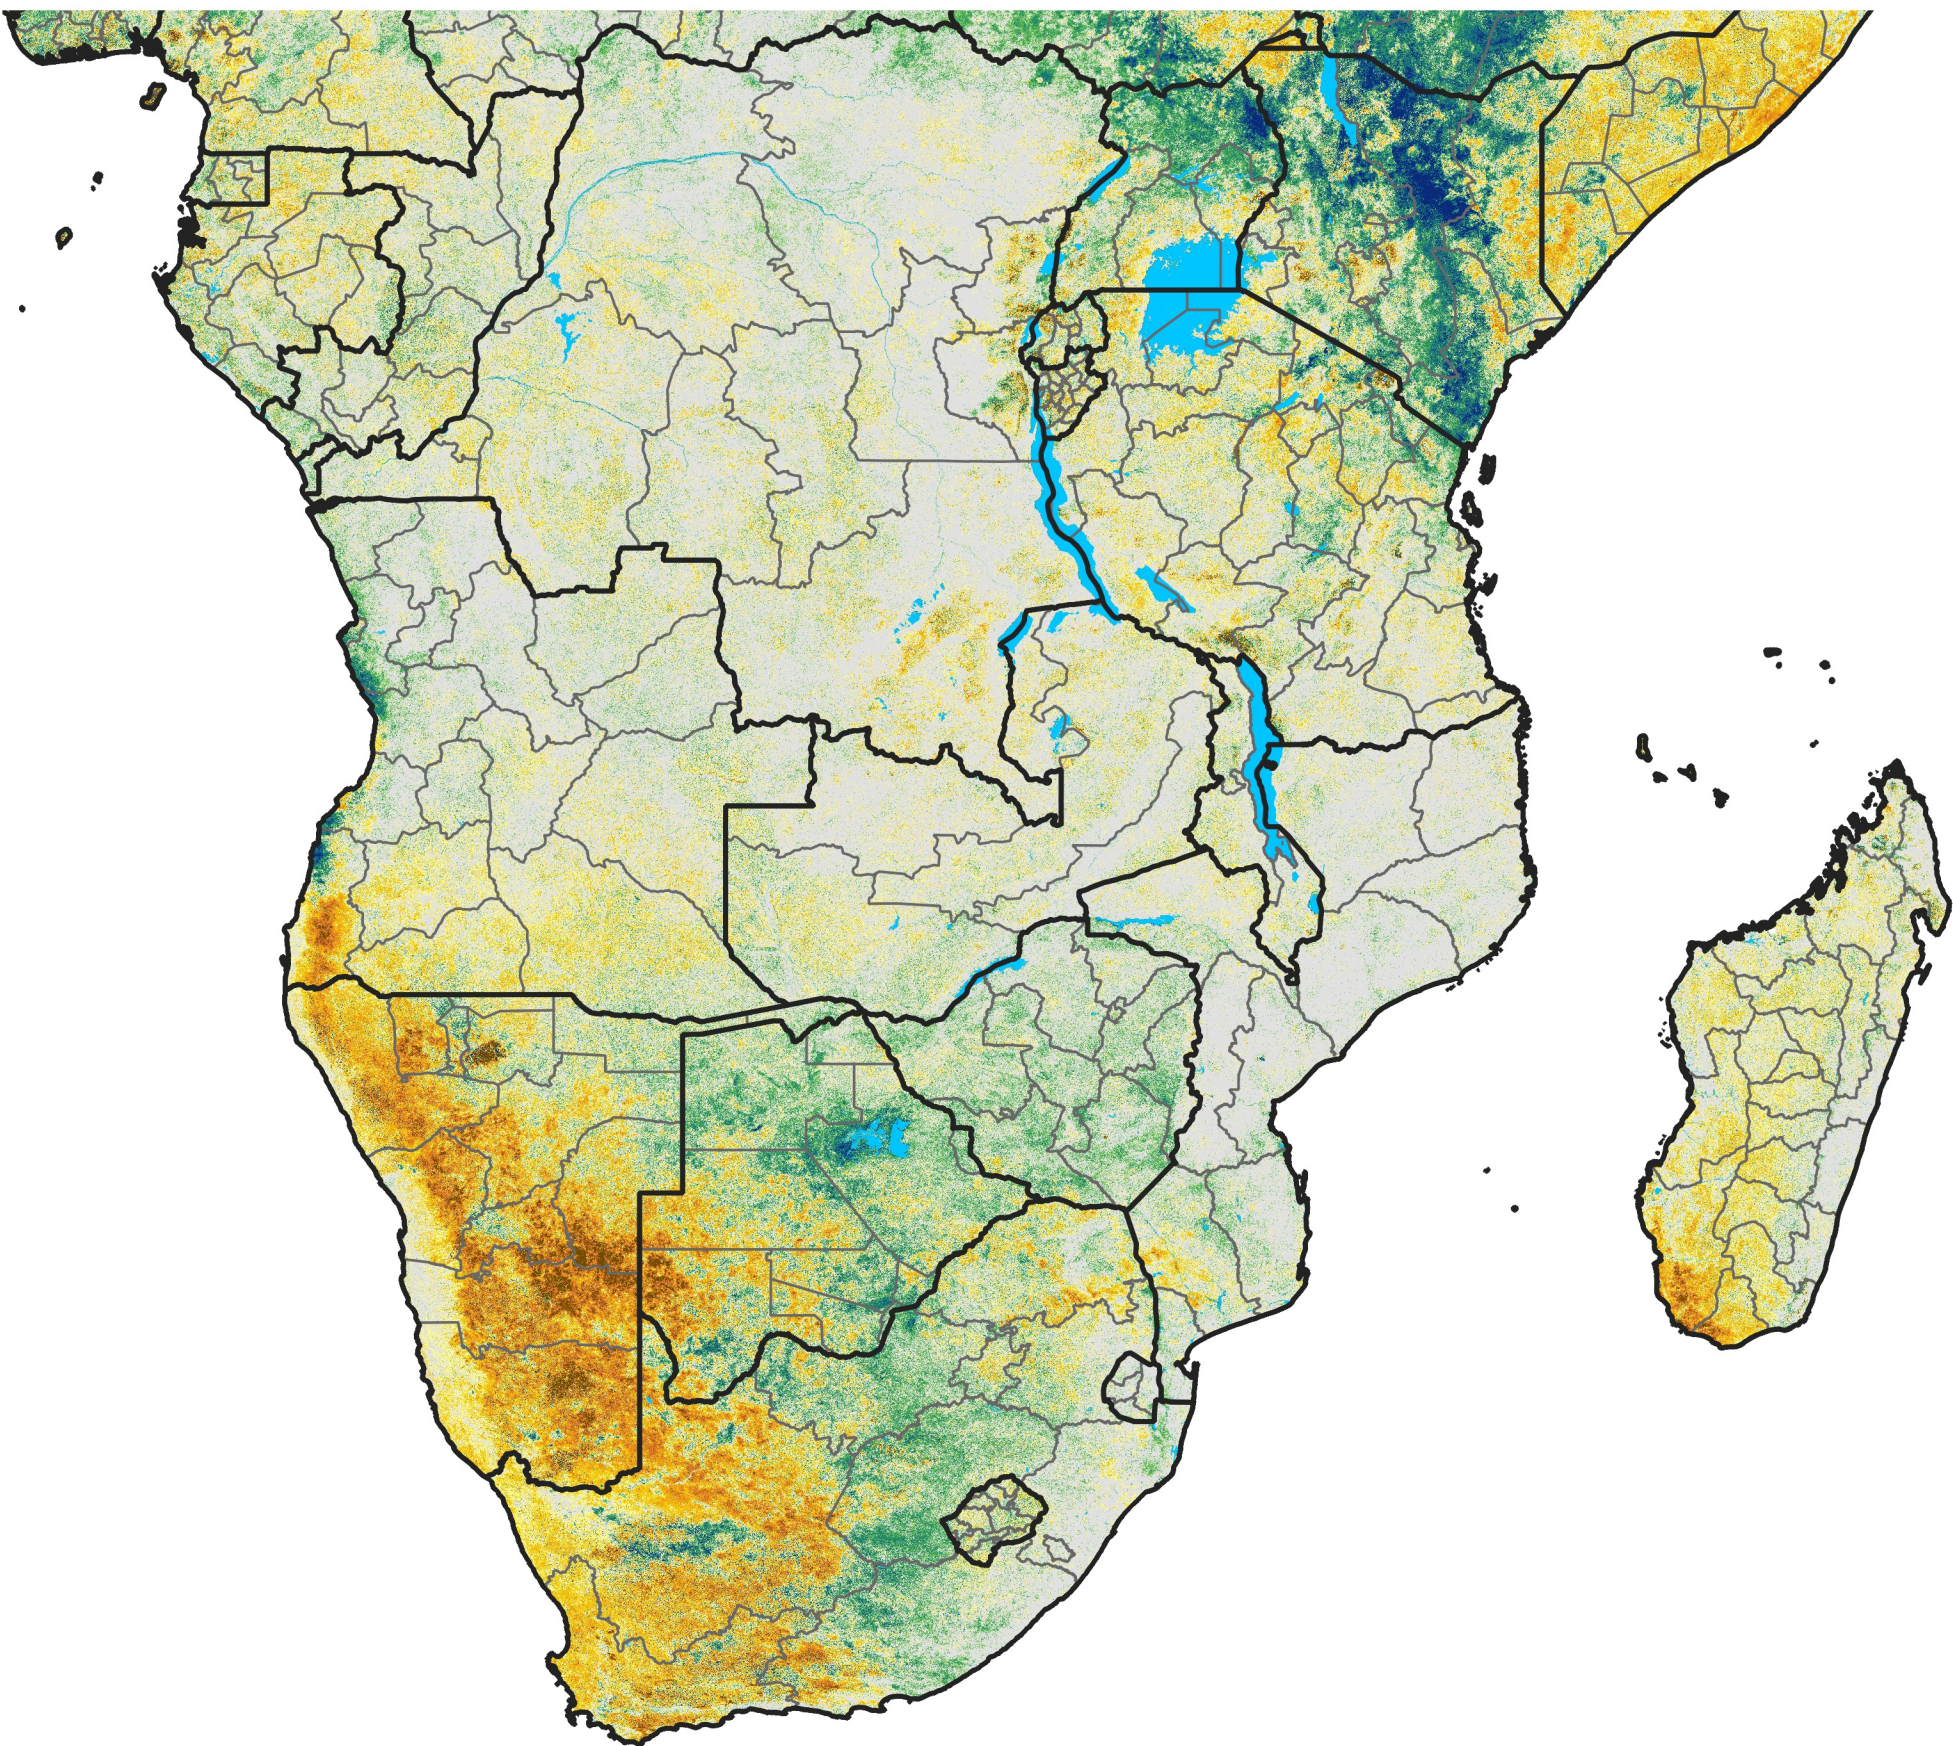

Southern Africa

Percent of Mean NDVI

2018 / Mean (2012 - 2021)
Period 17 / Mar 16 - 25, 2018

Percent of Normal