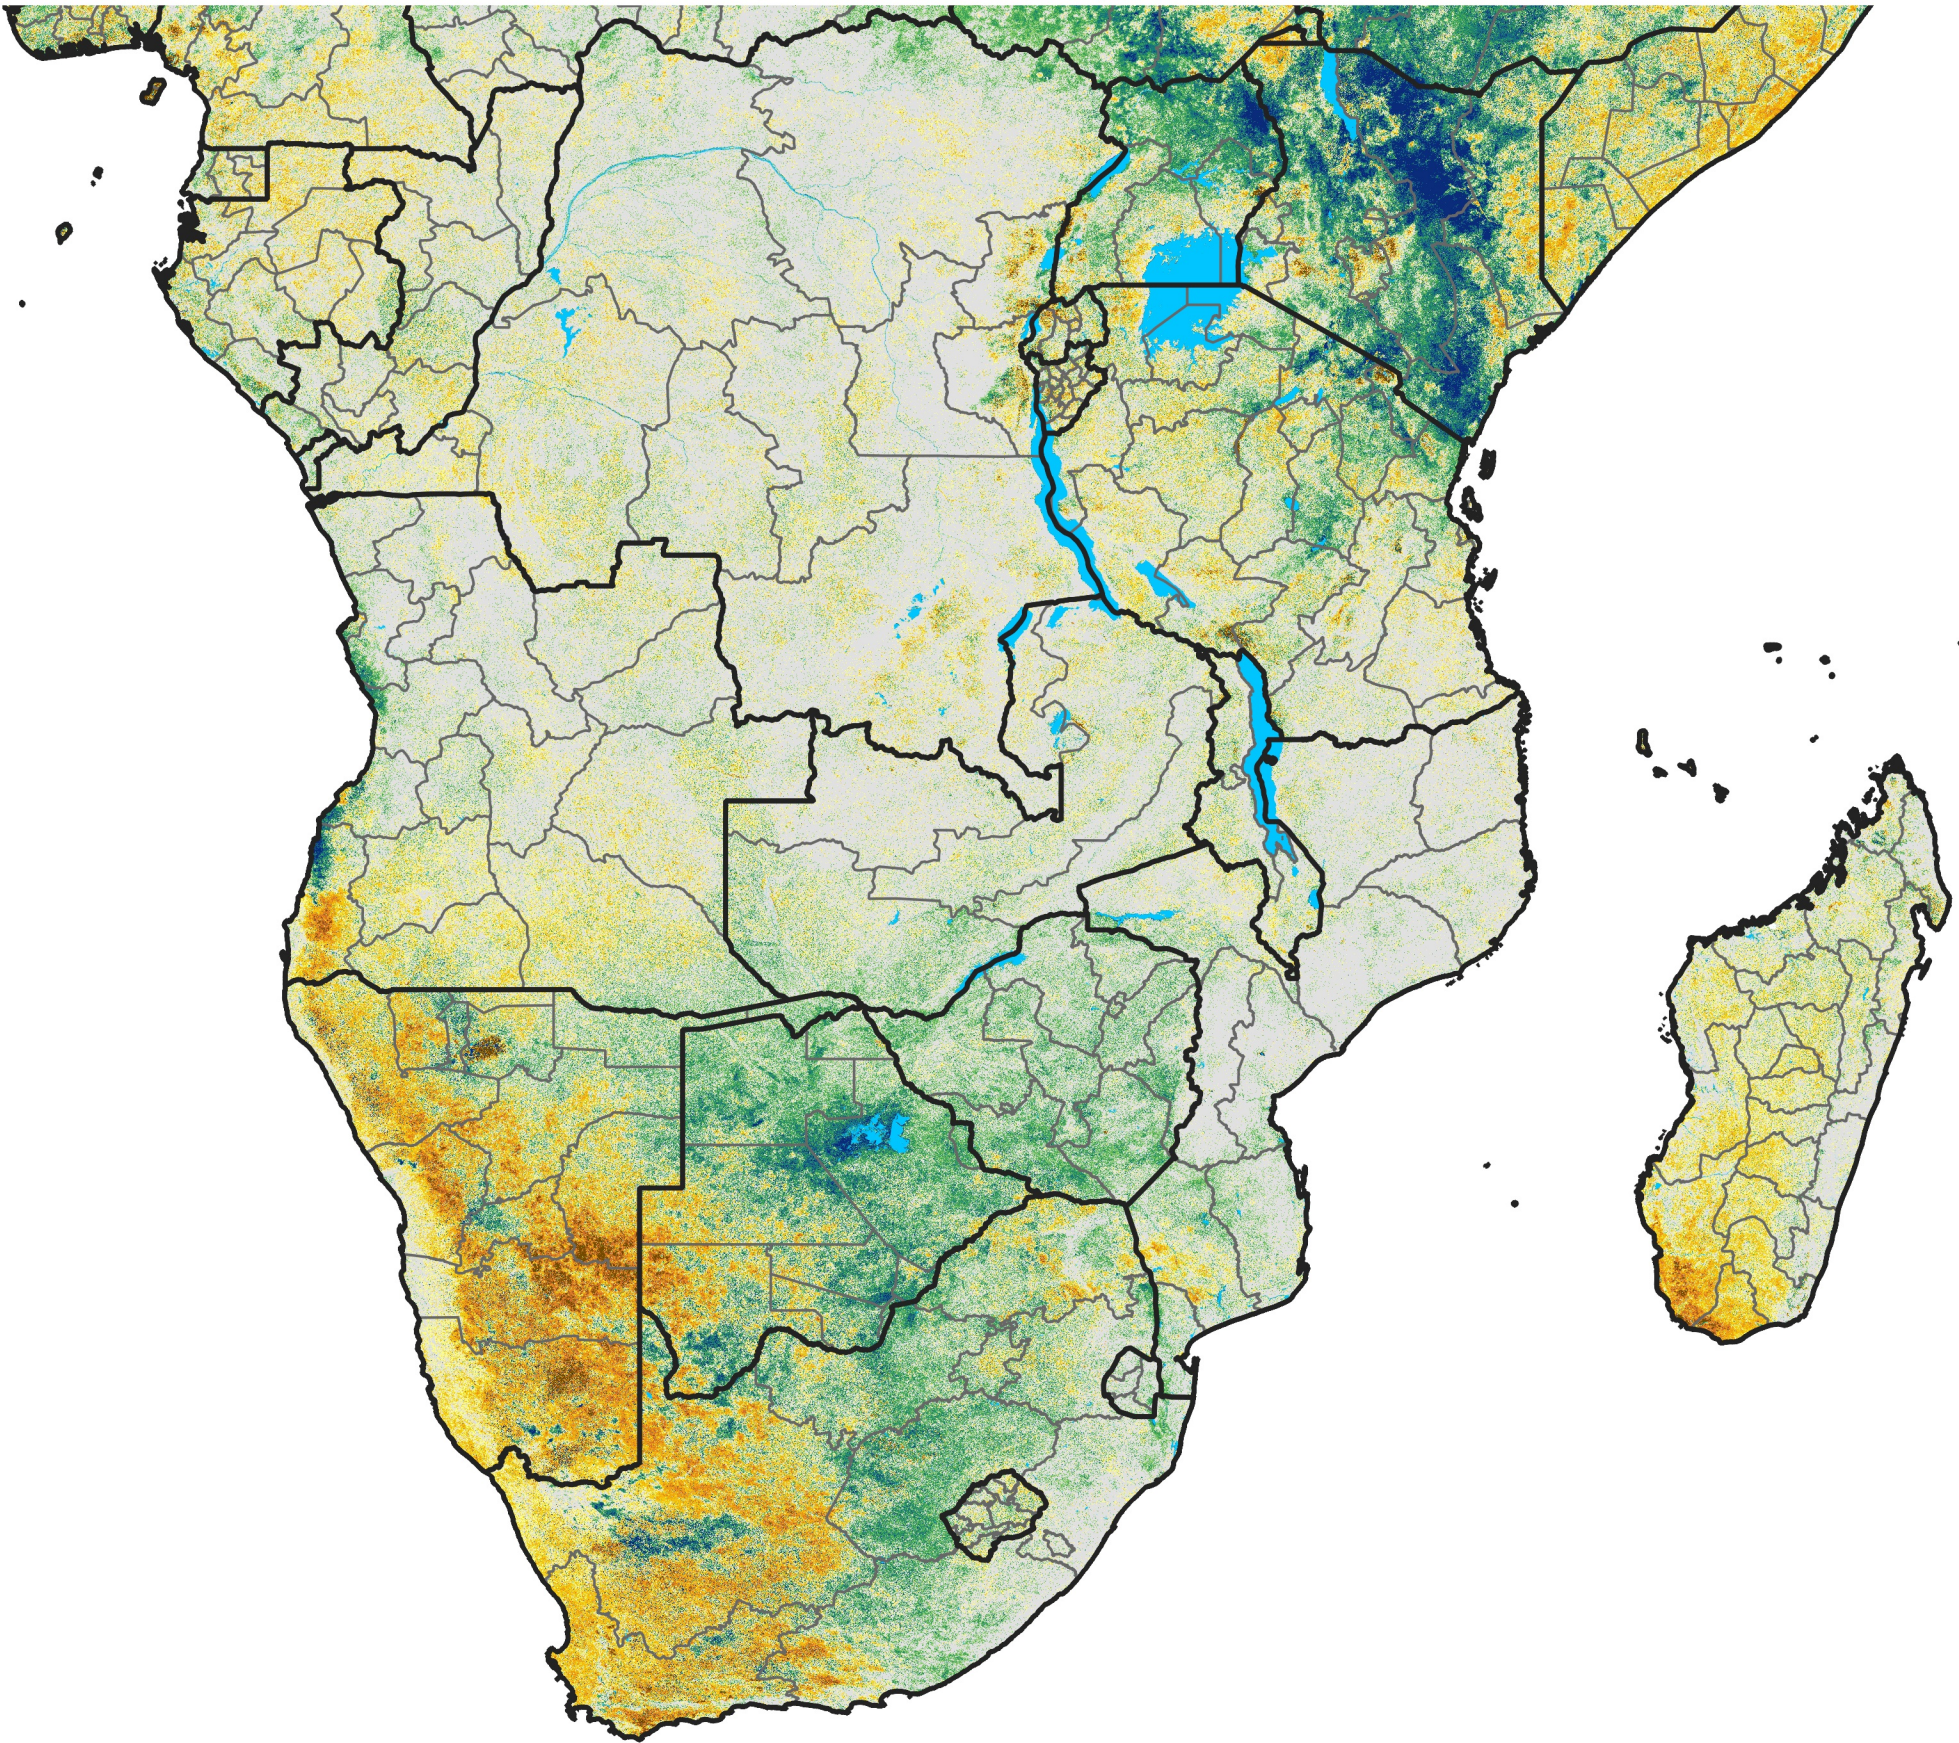

Southern Africa

Percent of Mean NDVI

2018 / Mean (2012 - 2021)
Period 19 / Mar 26 - Apr 05, 2018

Percent of Normal