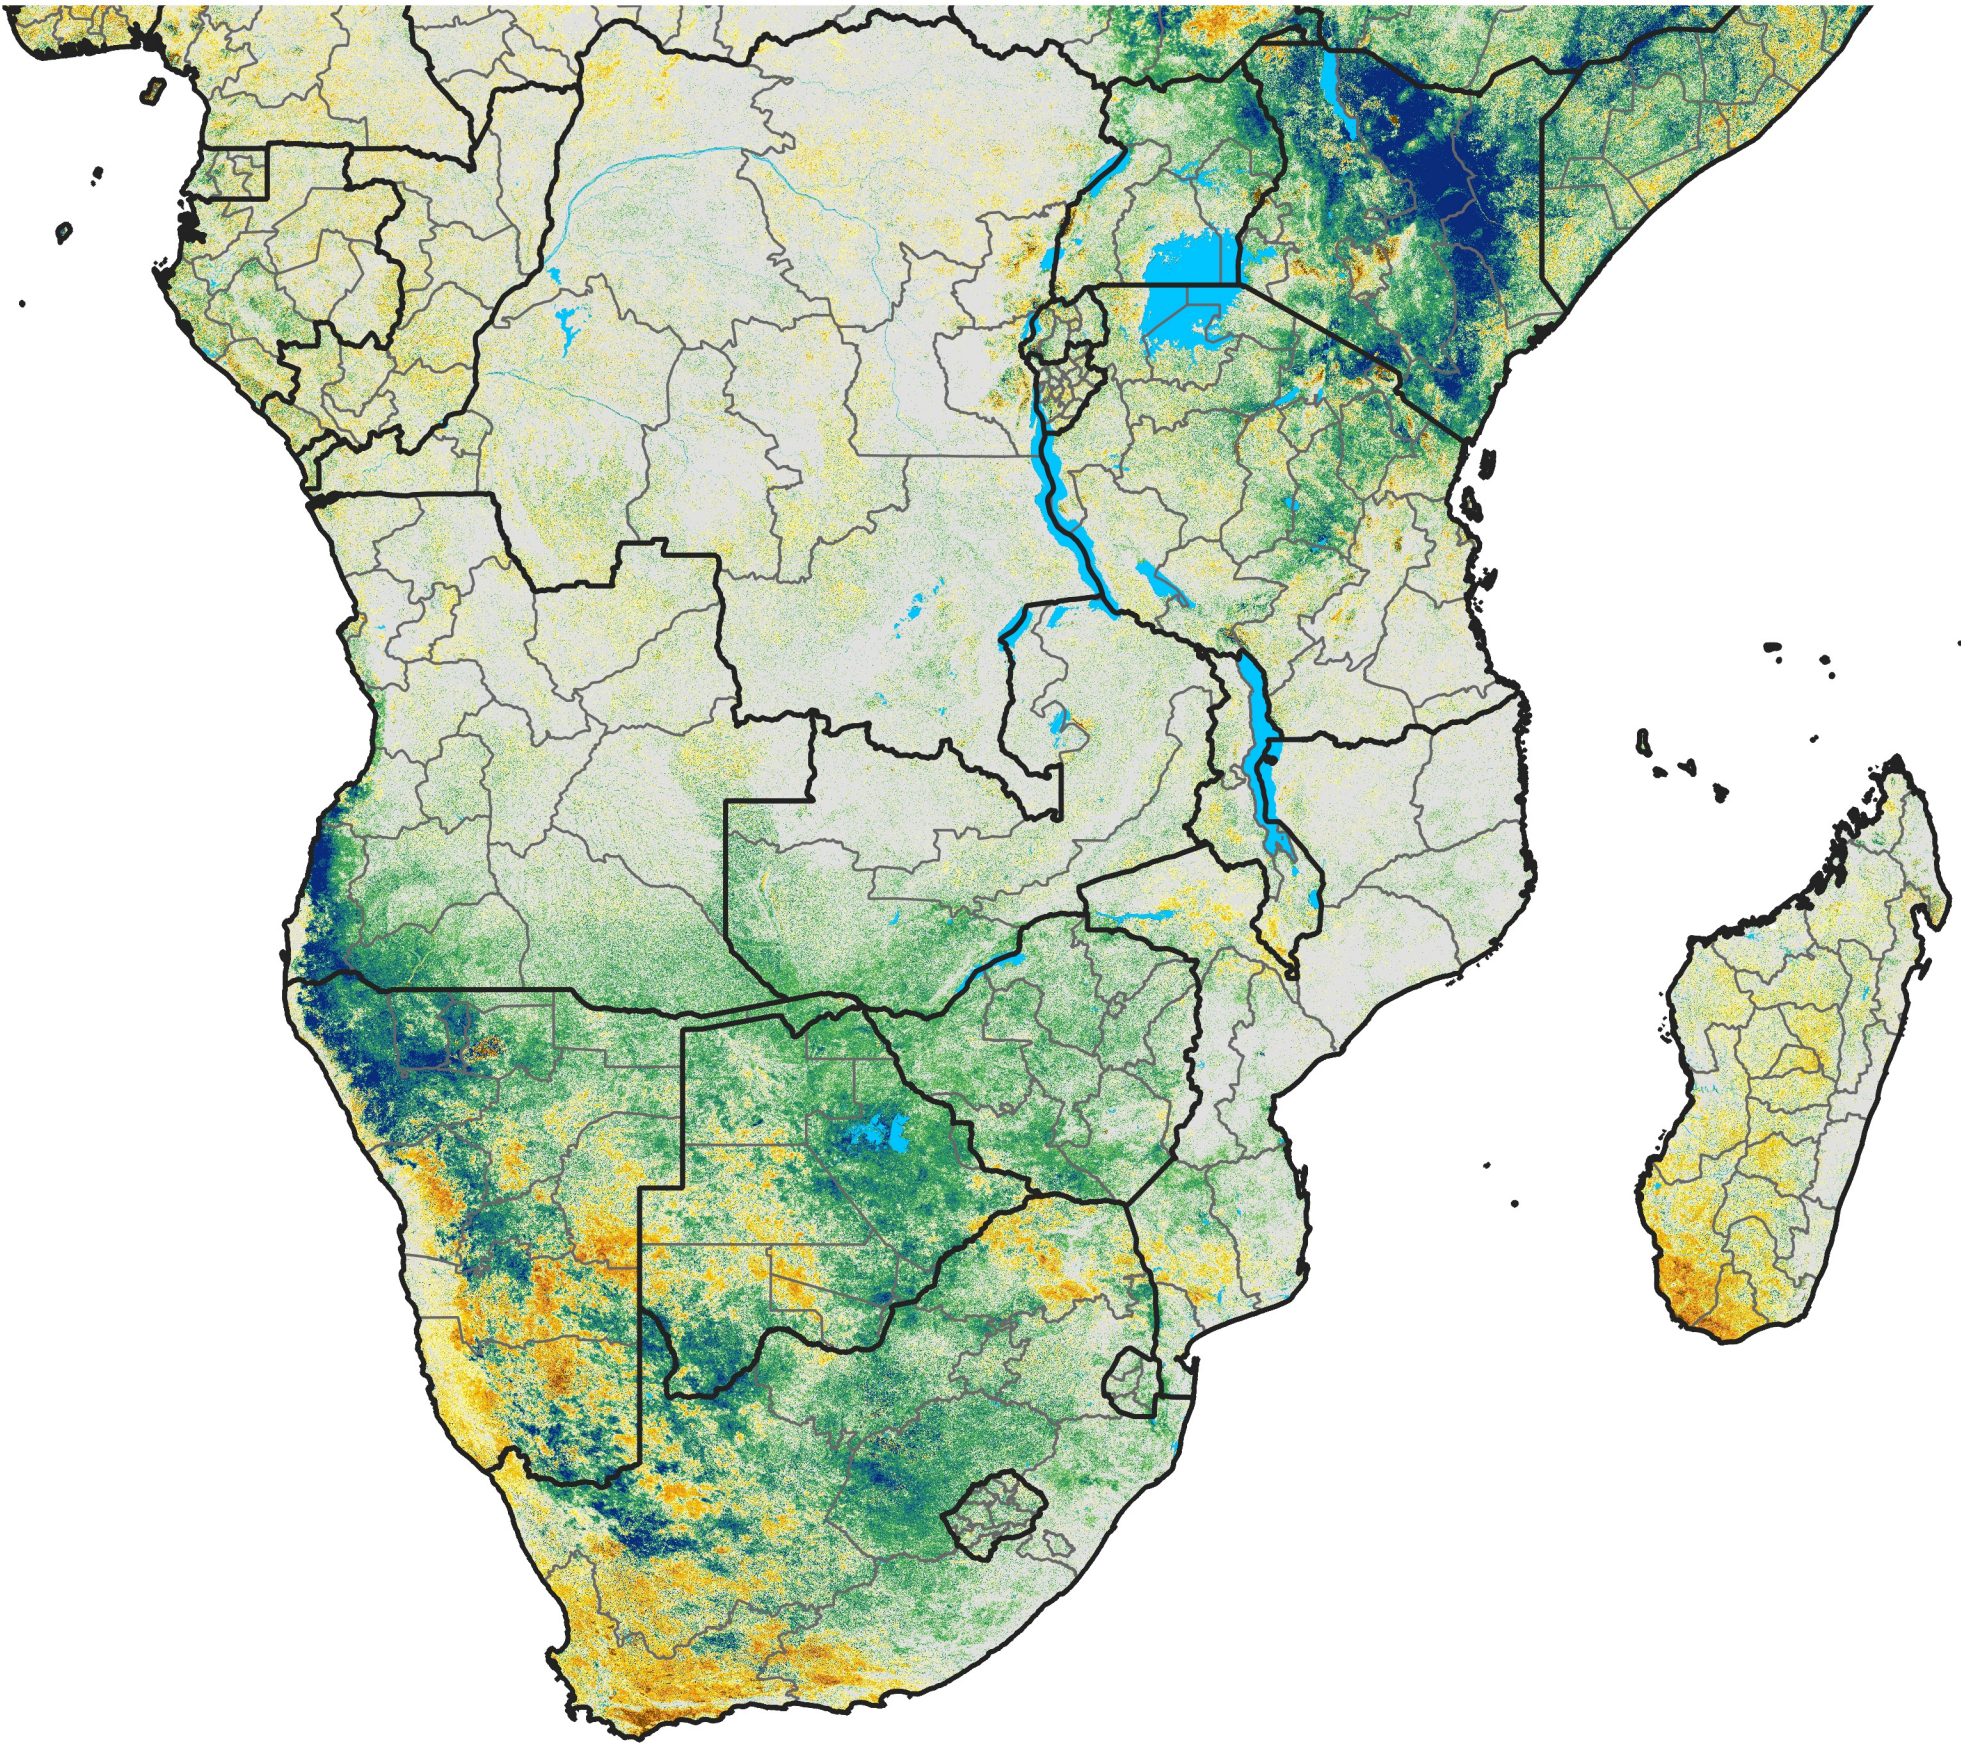

Southern Africa

Percent of Mean NDVI

2018 / Mean (2012 - 2021)
Period 25 / Apr 26 - May 05, 2018

Percent of Normal