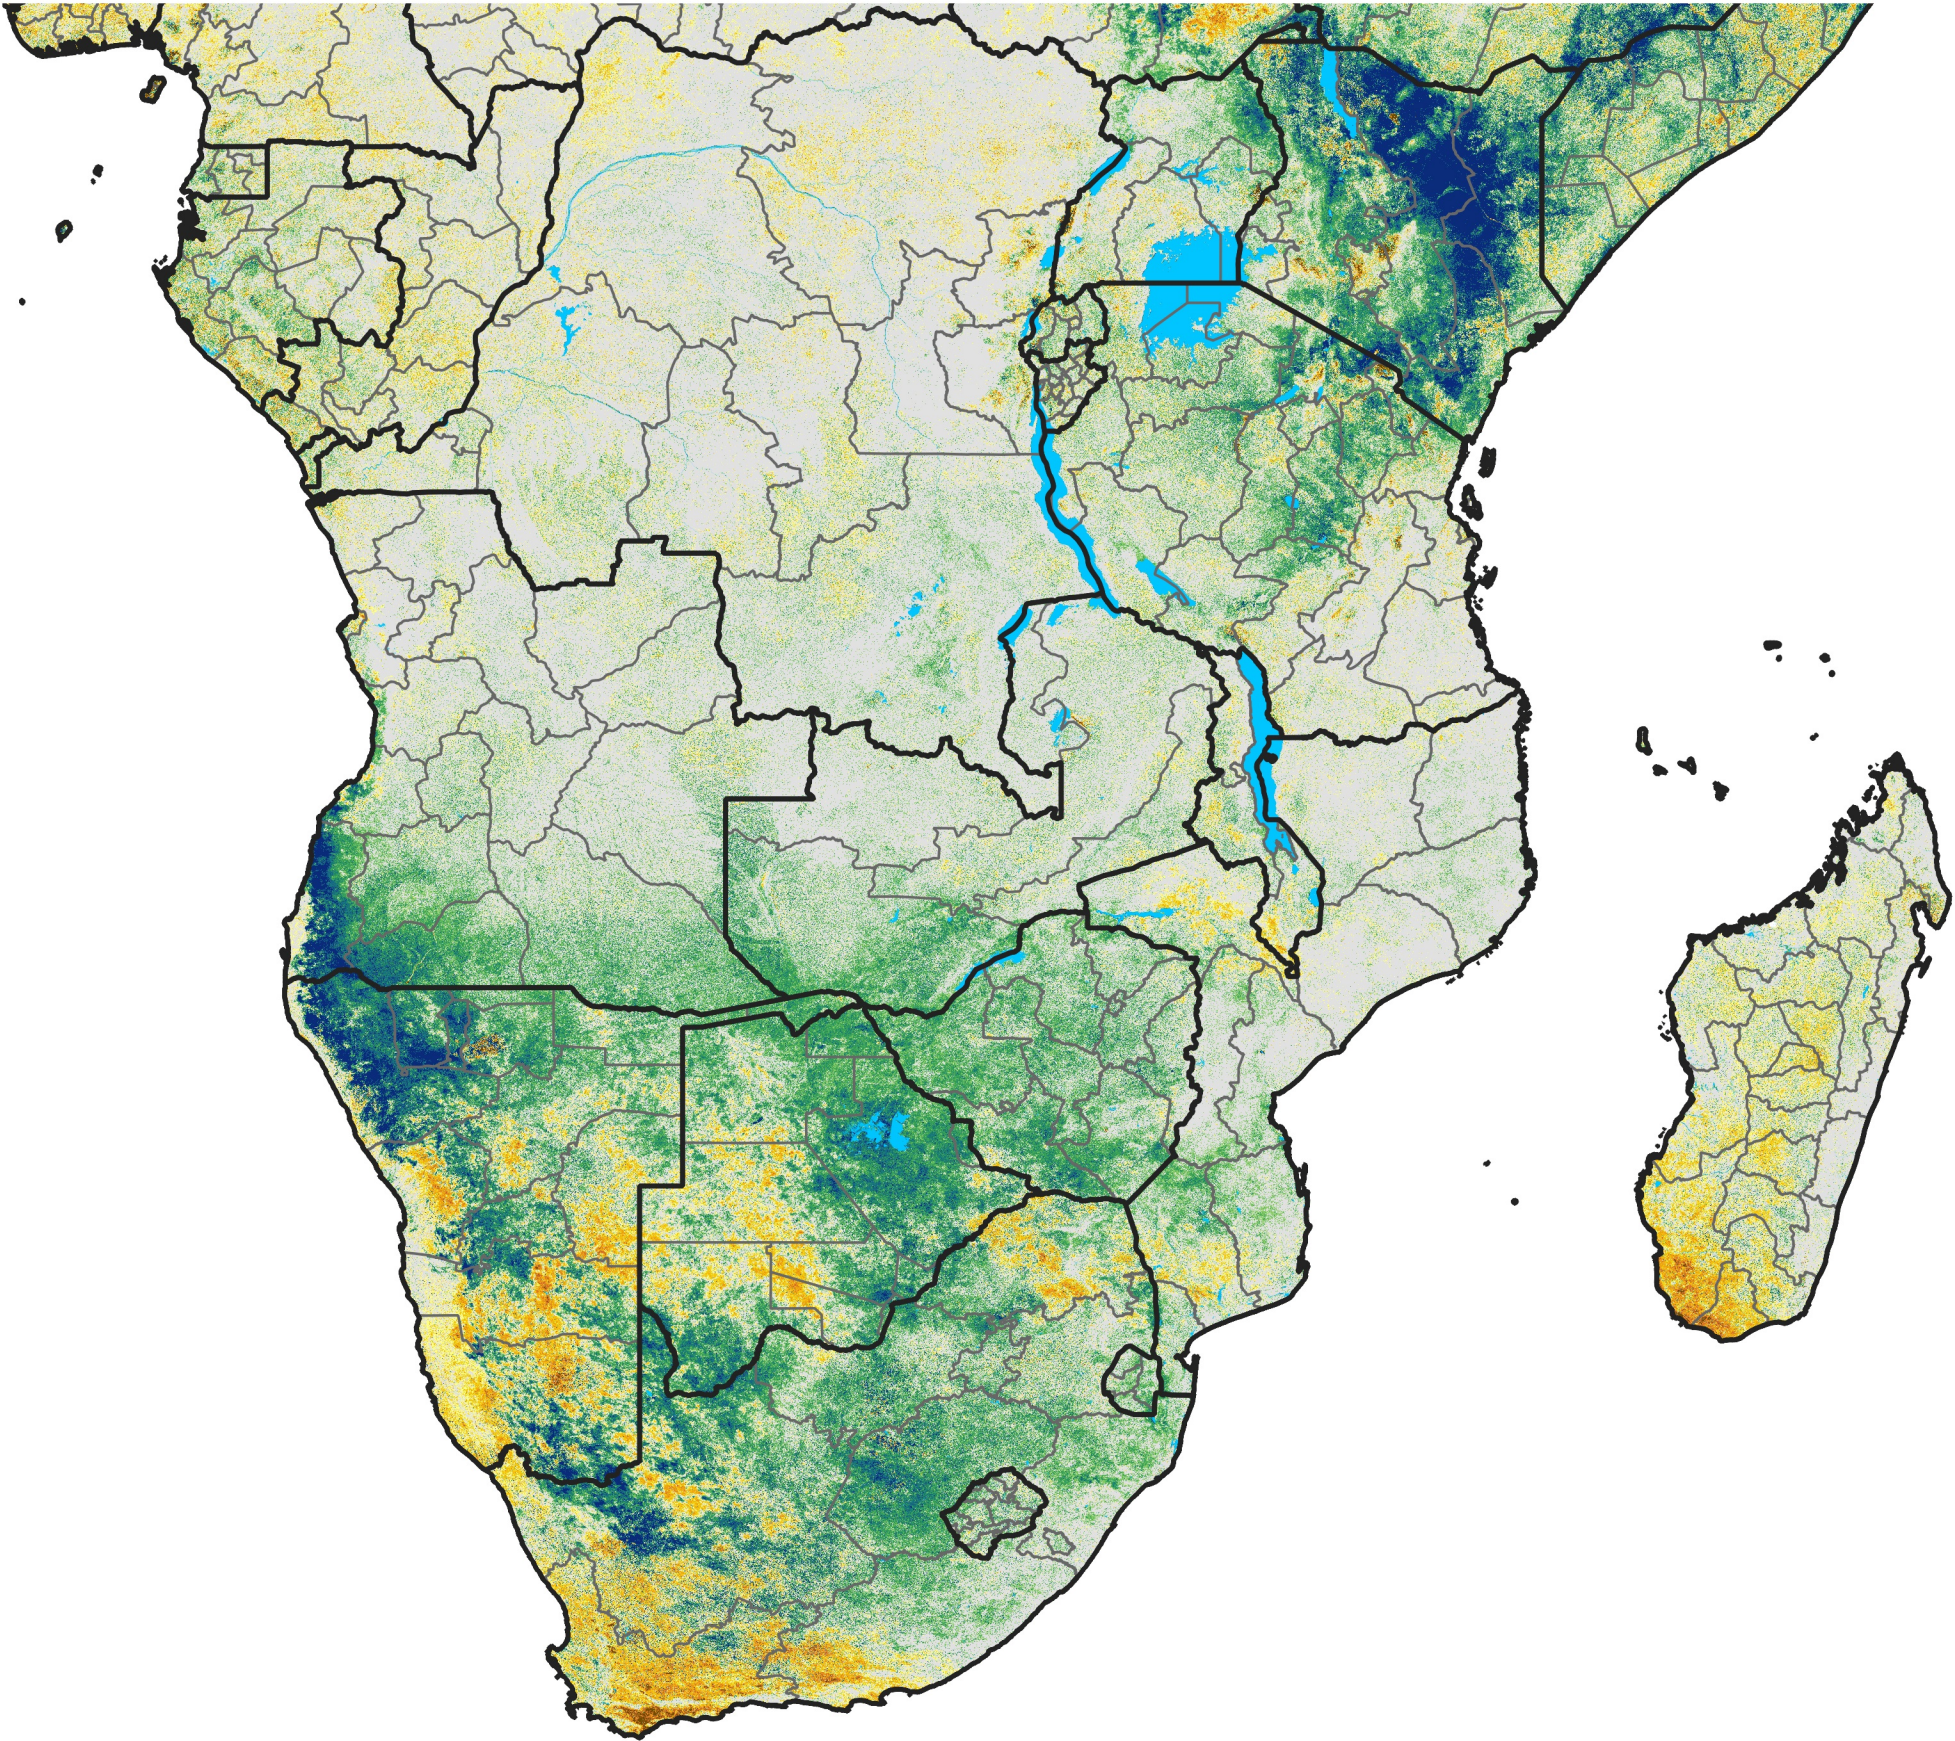

Southern Africa

Percent of Mean NDVI

2018 / Mean (2012 - 2021)
Period 27 / May 06 - 15, 2018

Percent of Normal