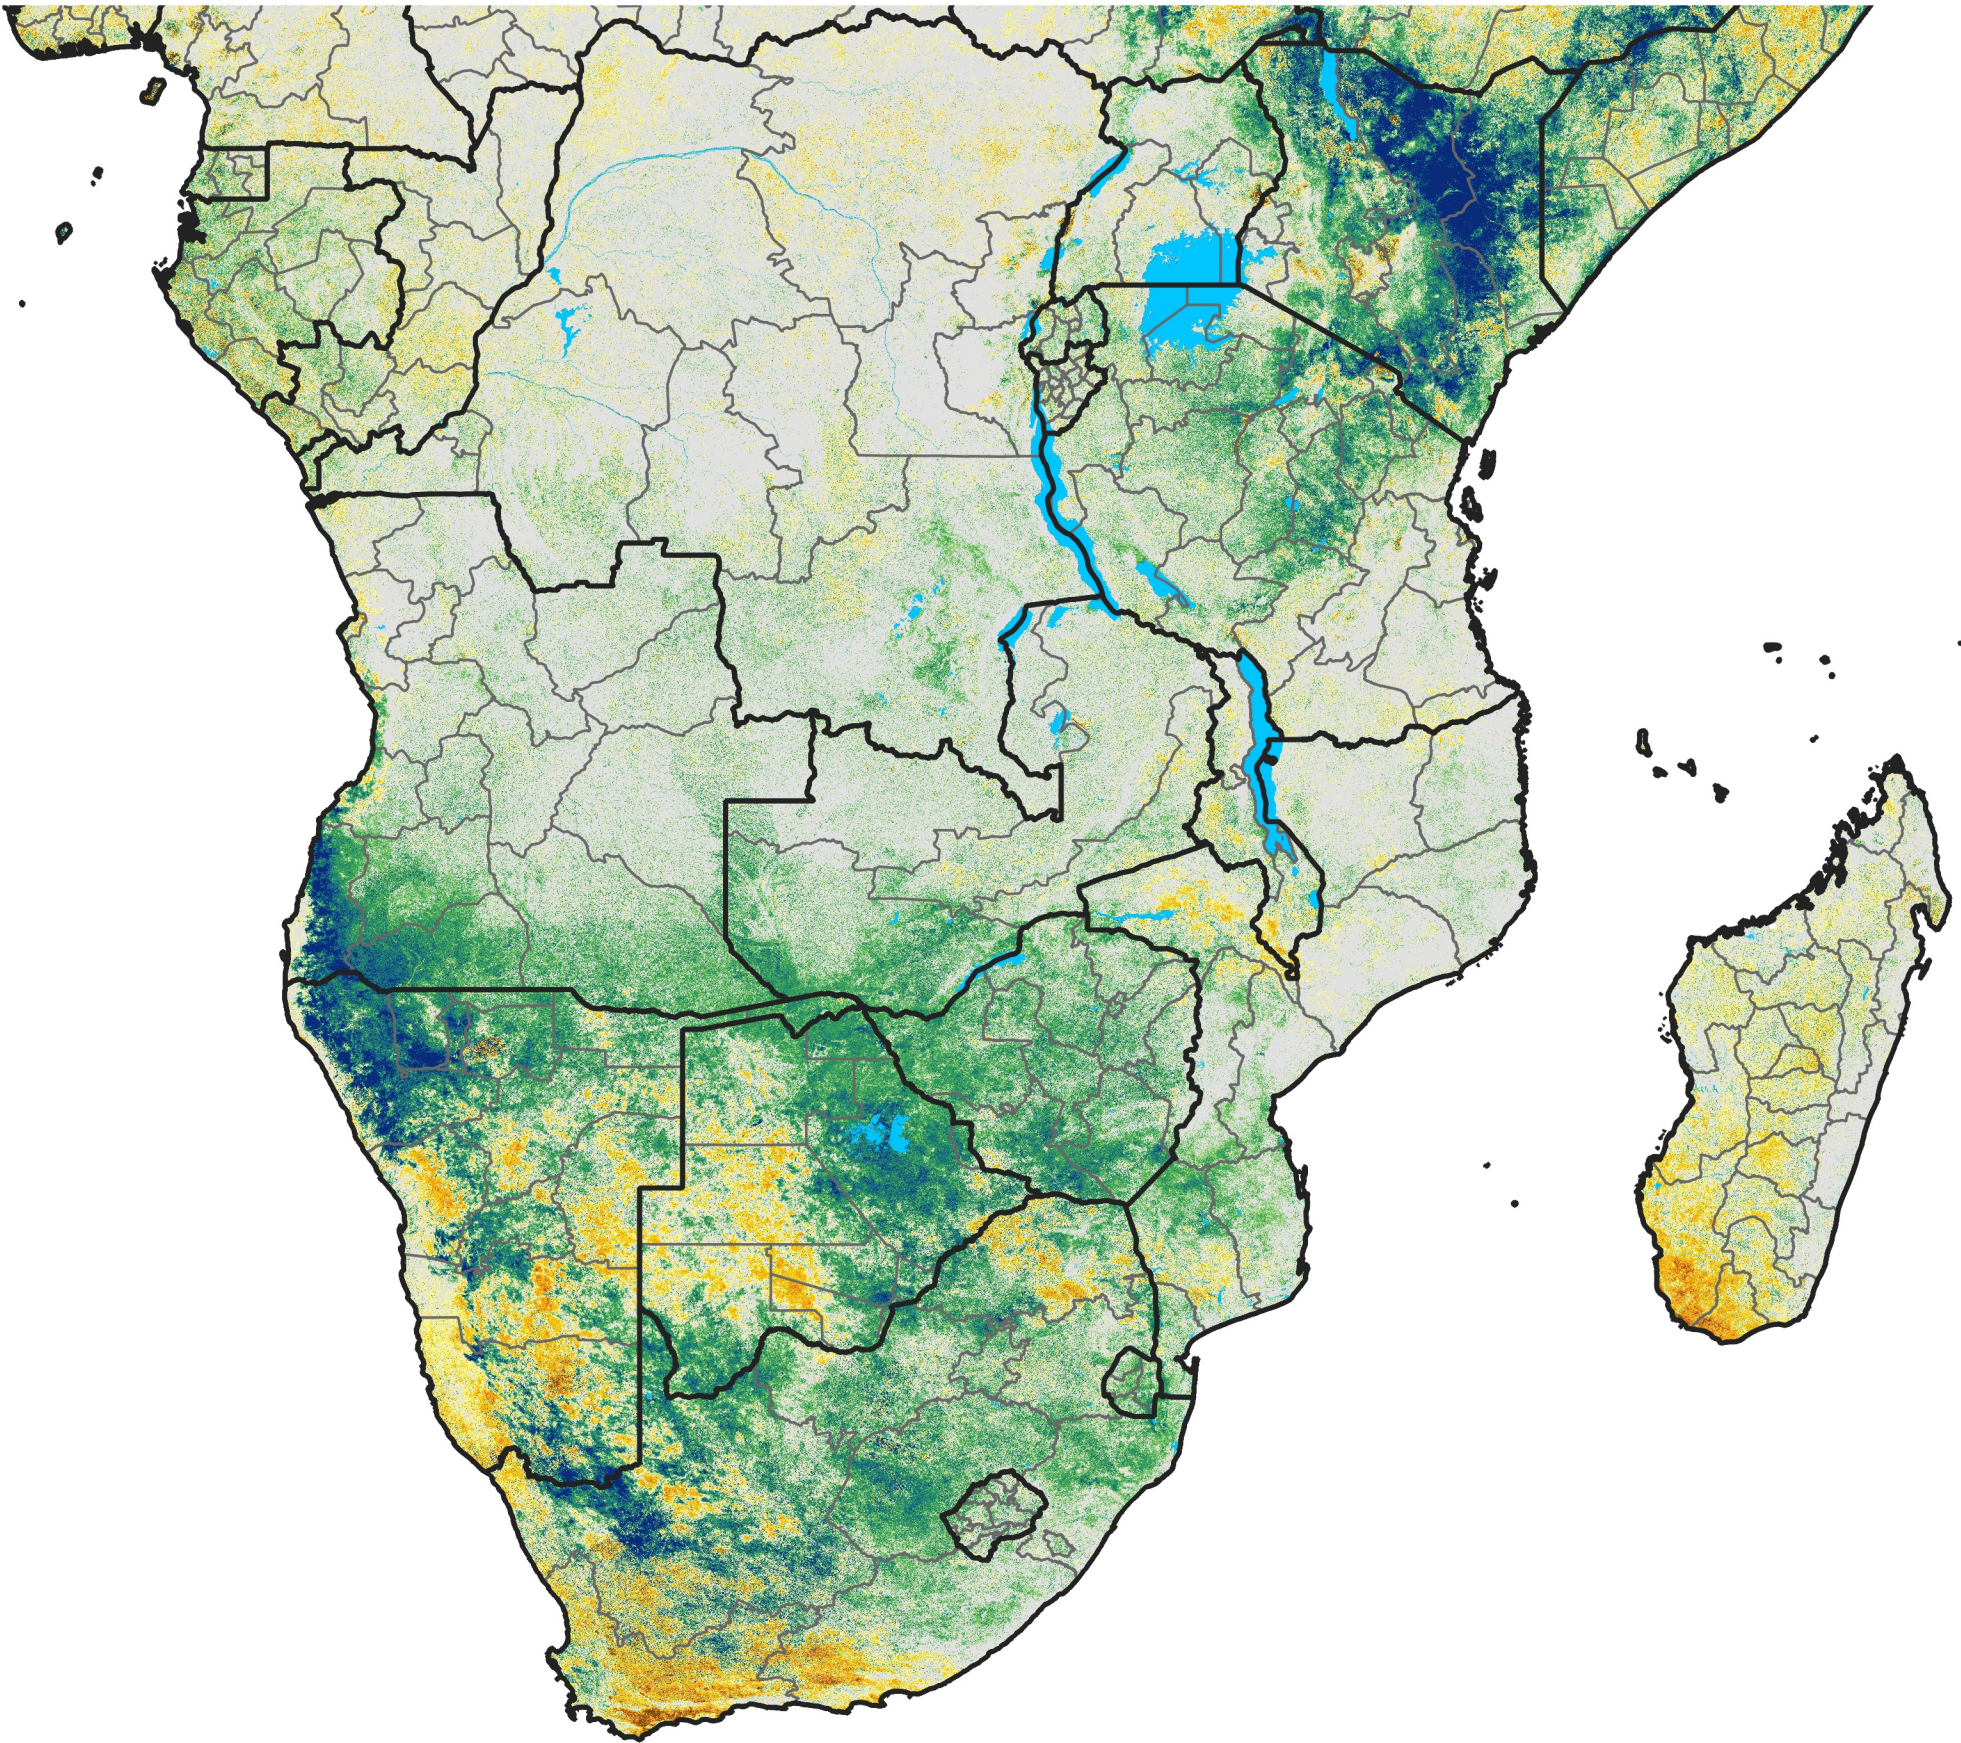

Southern Africa

Percent of Mean NDVI

2018 / Mean (2012 - 2021)
Period 29 / May 16 - 25, 2018

Percent of Normal