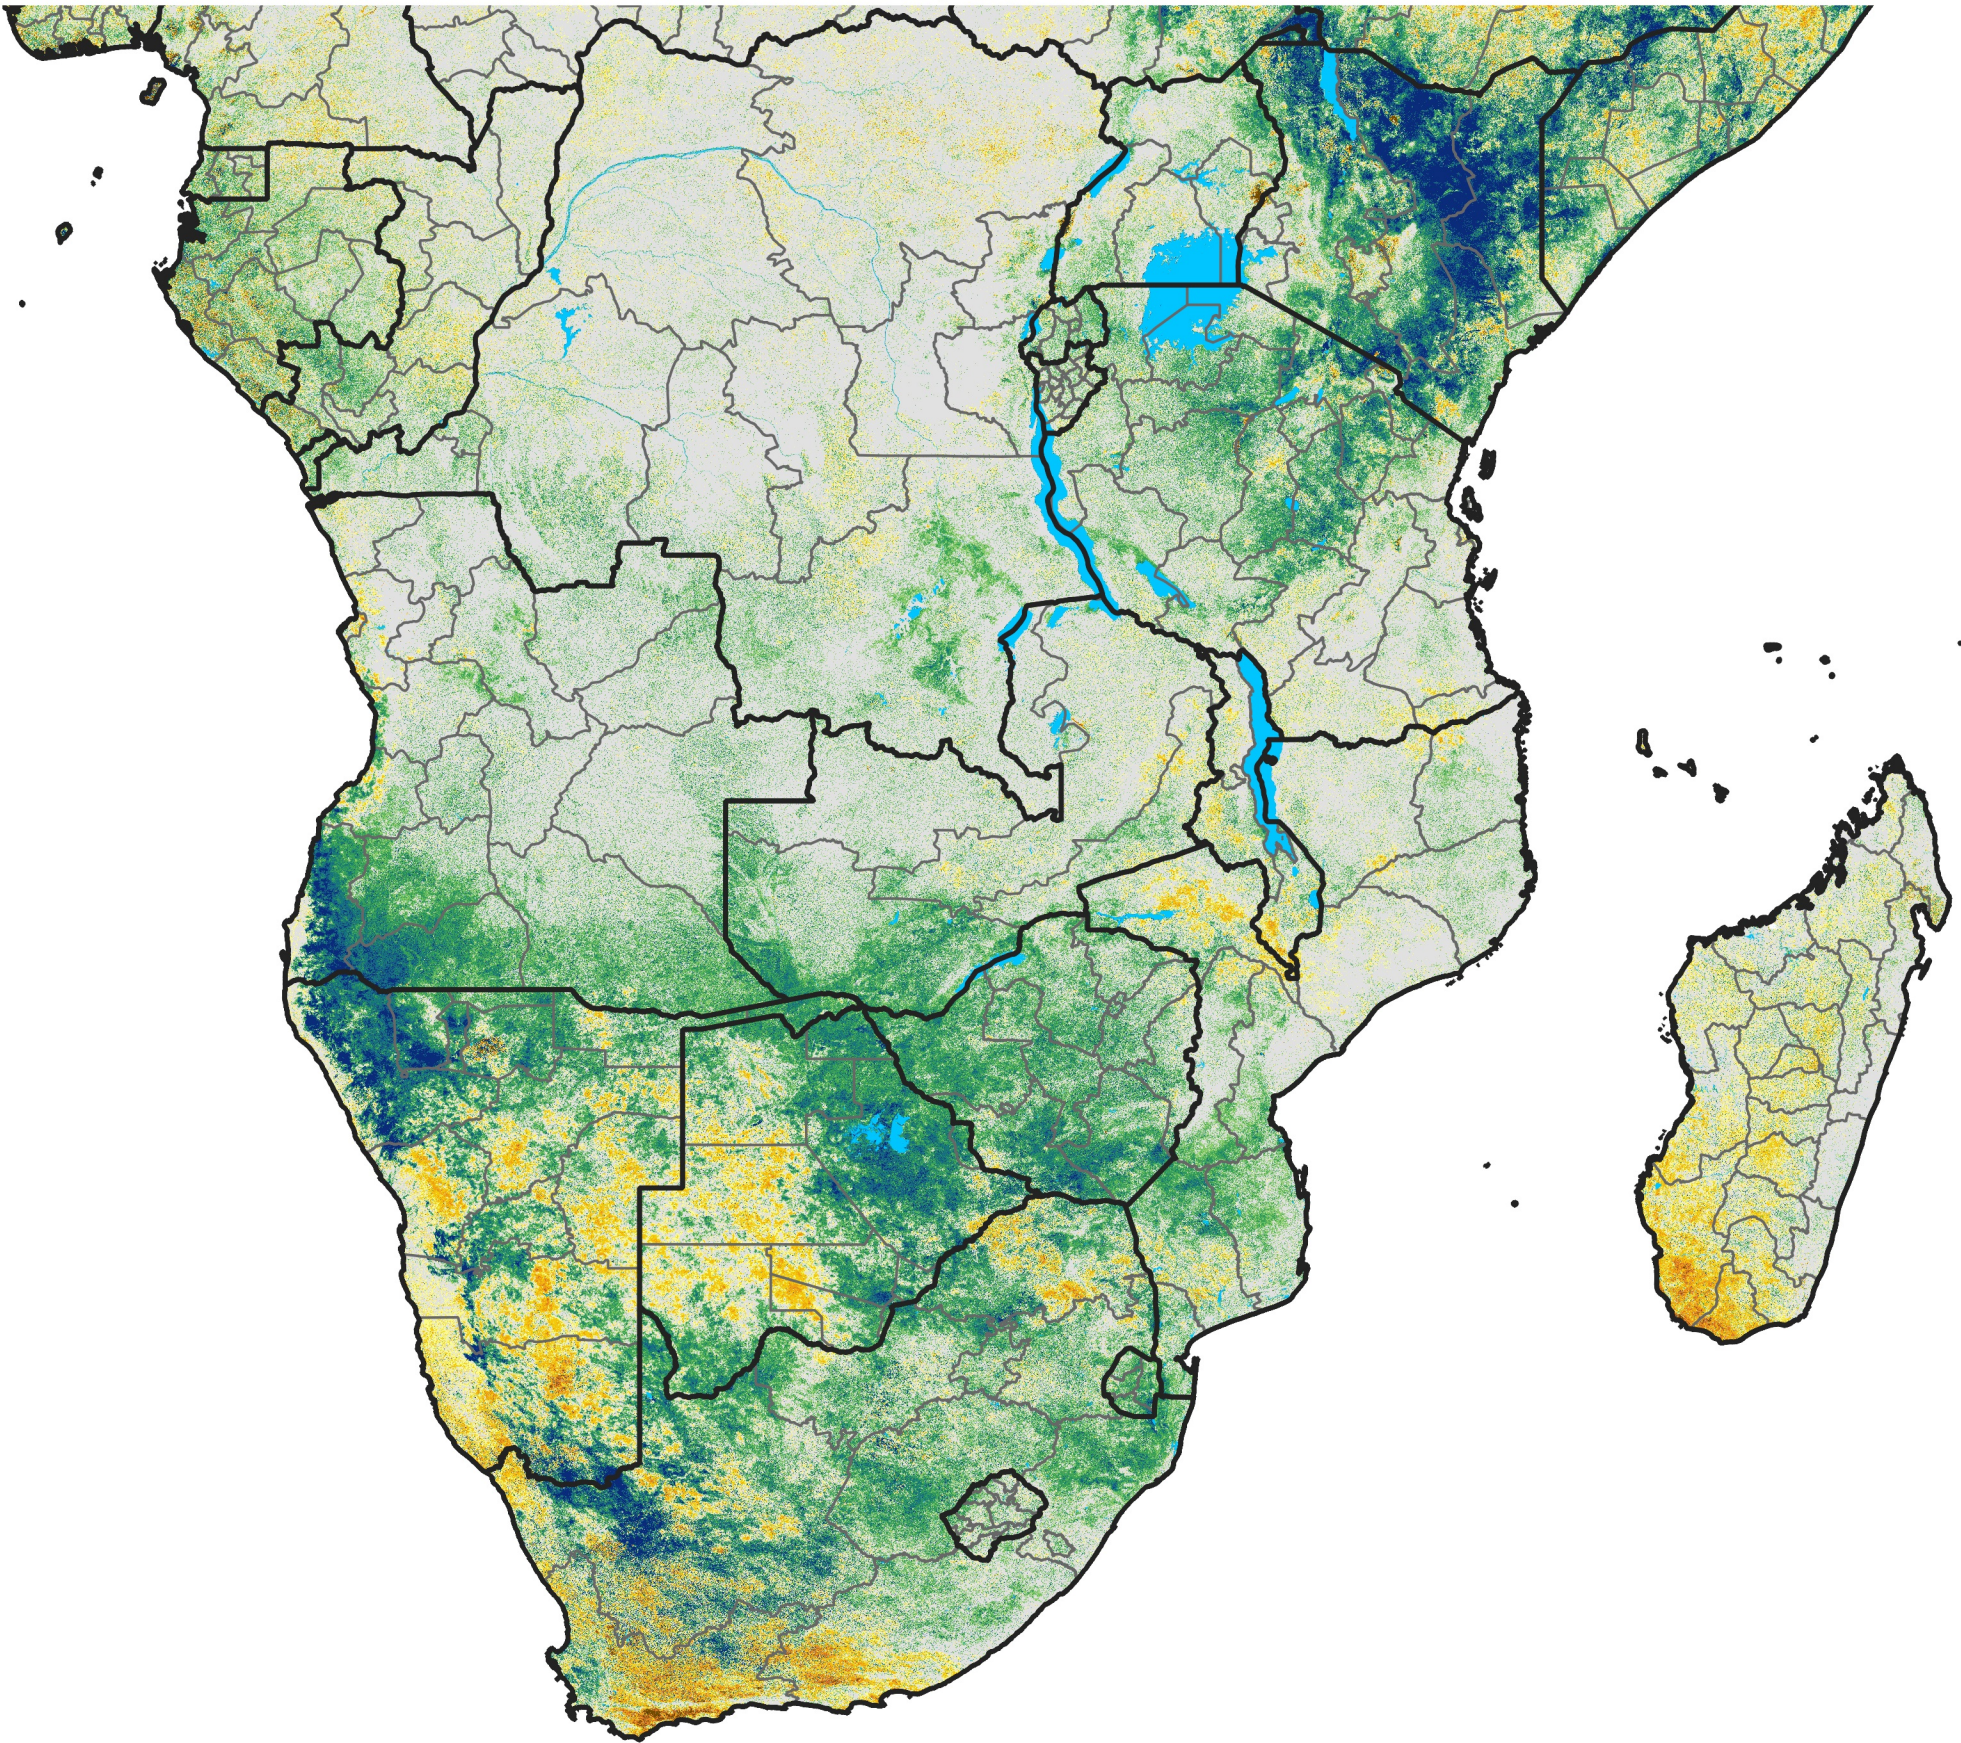

Southern Africa

Percent of Mean NDVI

2018 / Mean (2012 - 2021)

Period 31 / May 26 - Jun 05, 2018

Percent of Normal