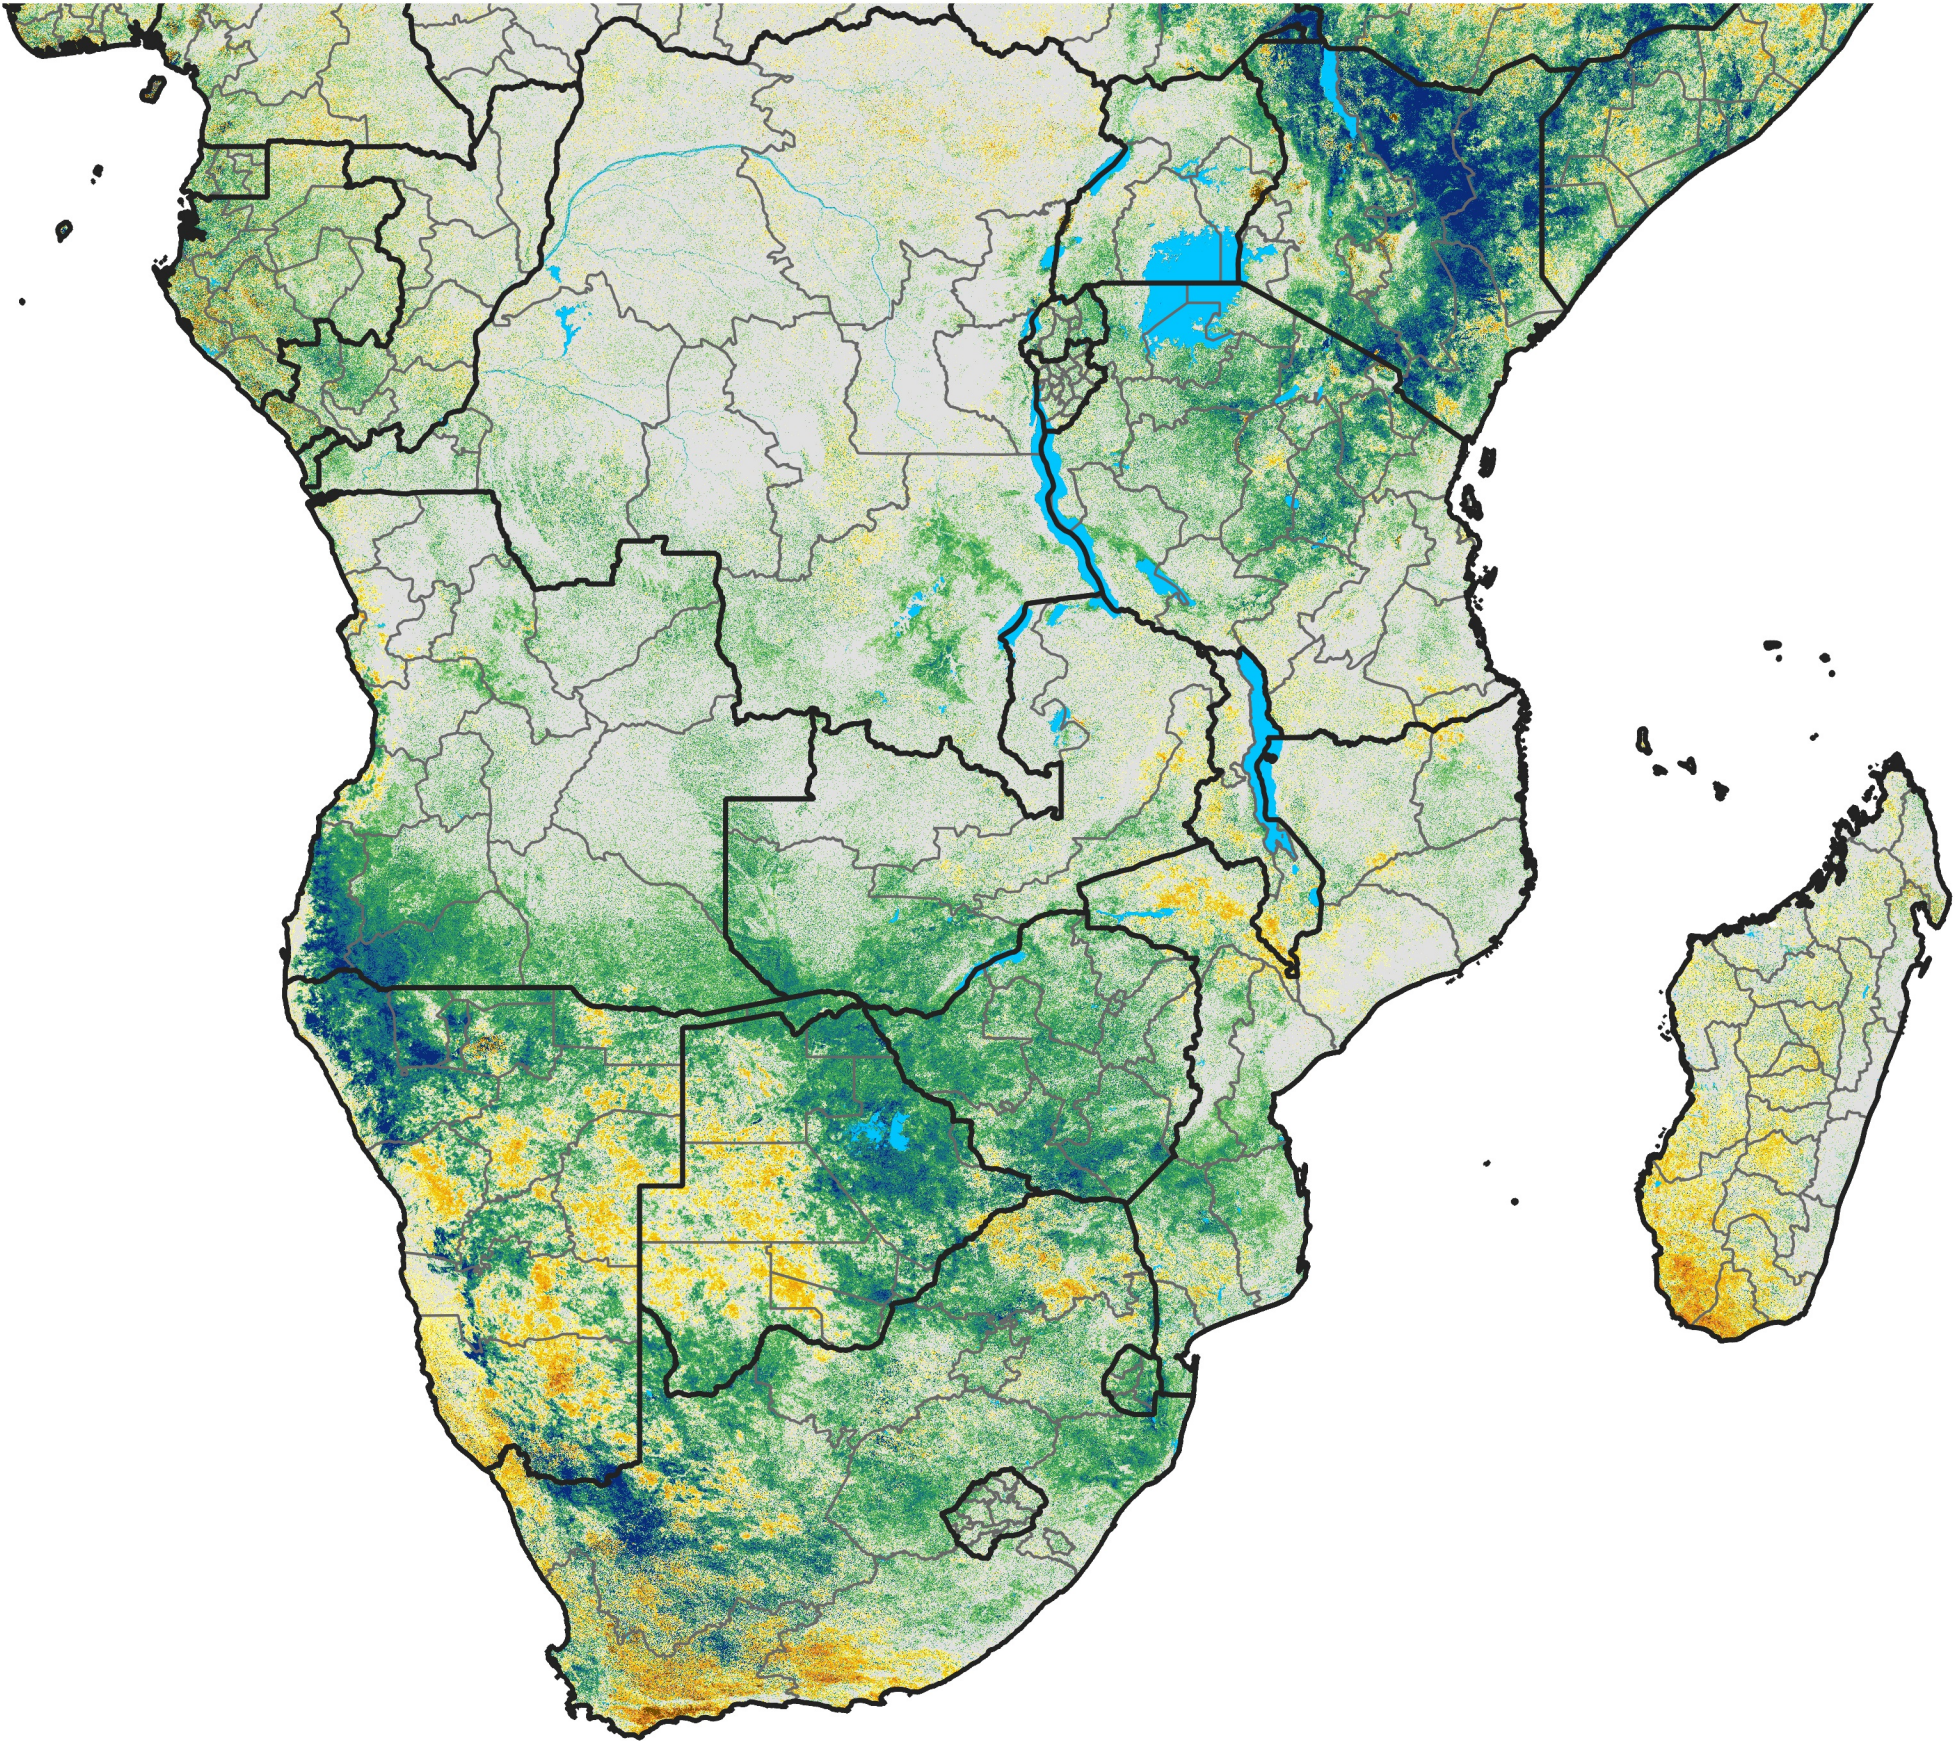

Southern Africa

Percent of Mean NDVI

2018 / Mean (2012 - 2021)
Period 32 / Jun 01 - 10, 2018

Percent of Normal