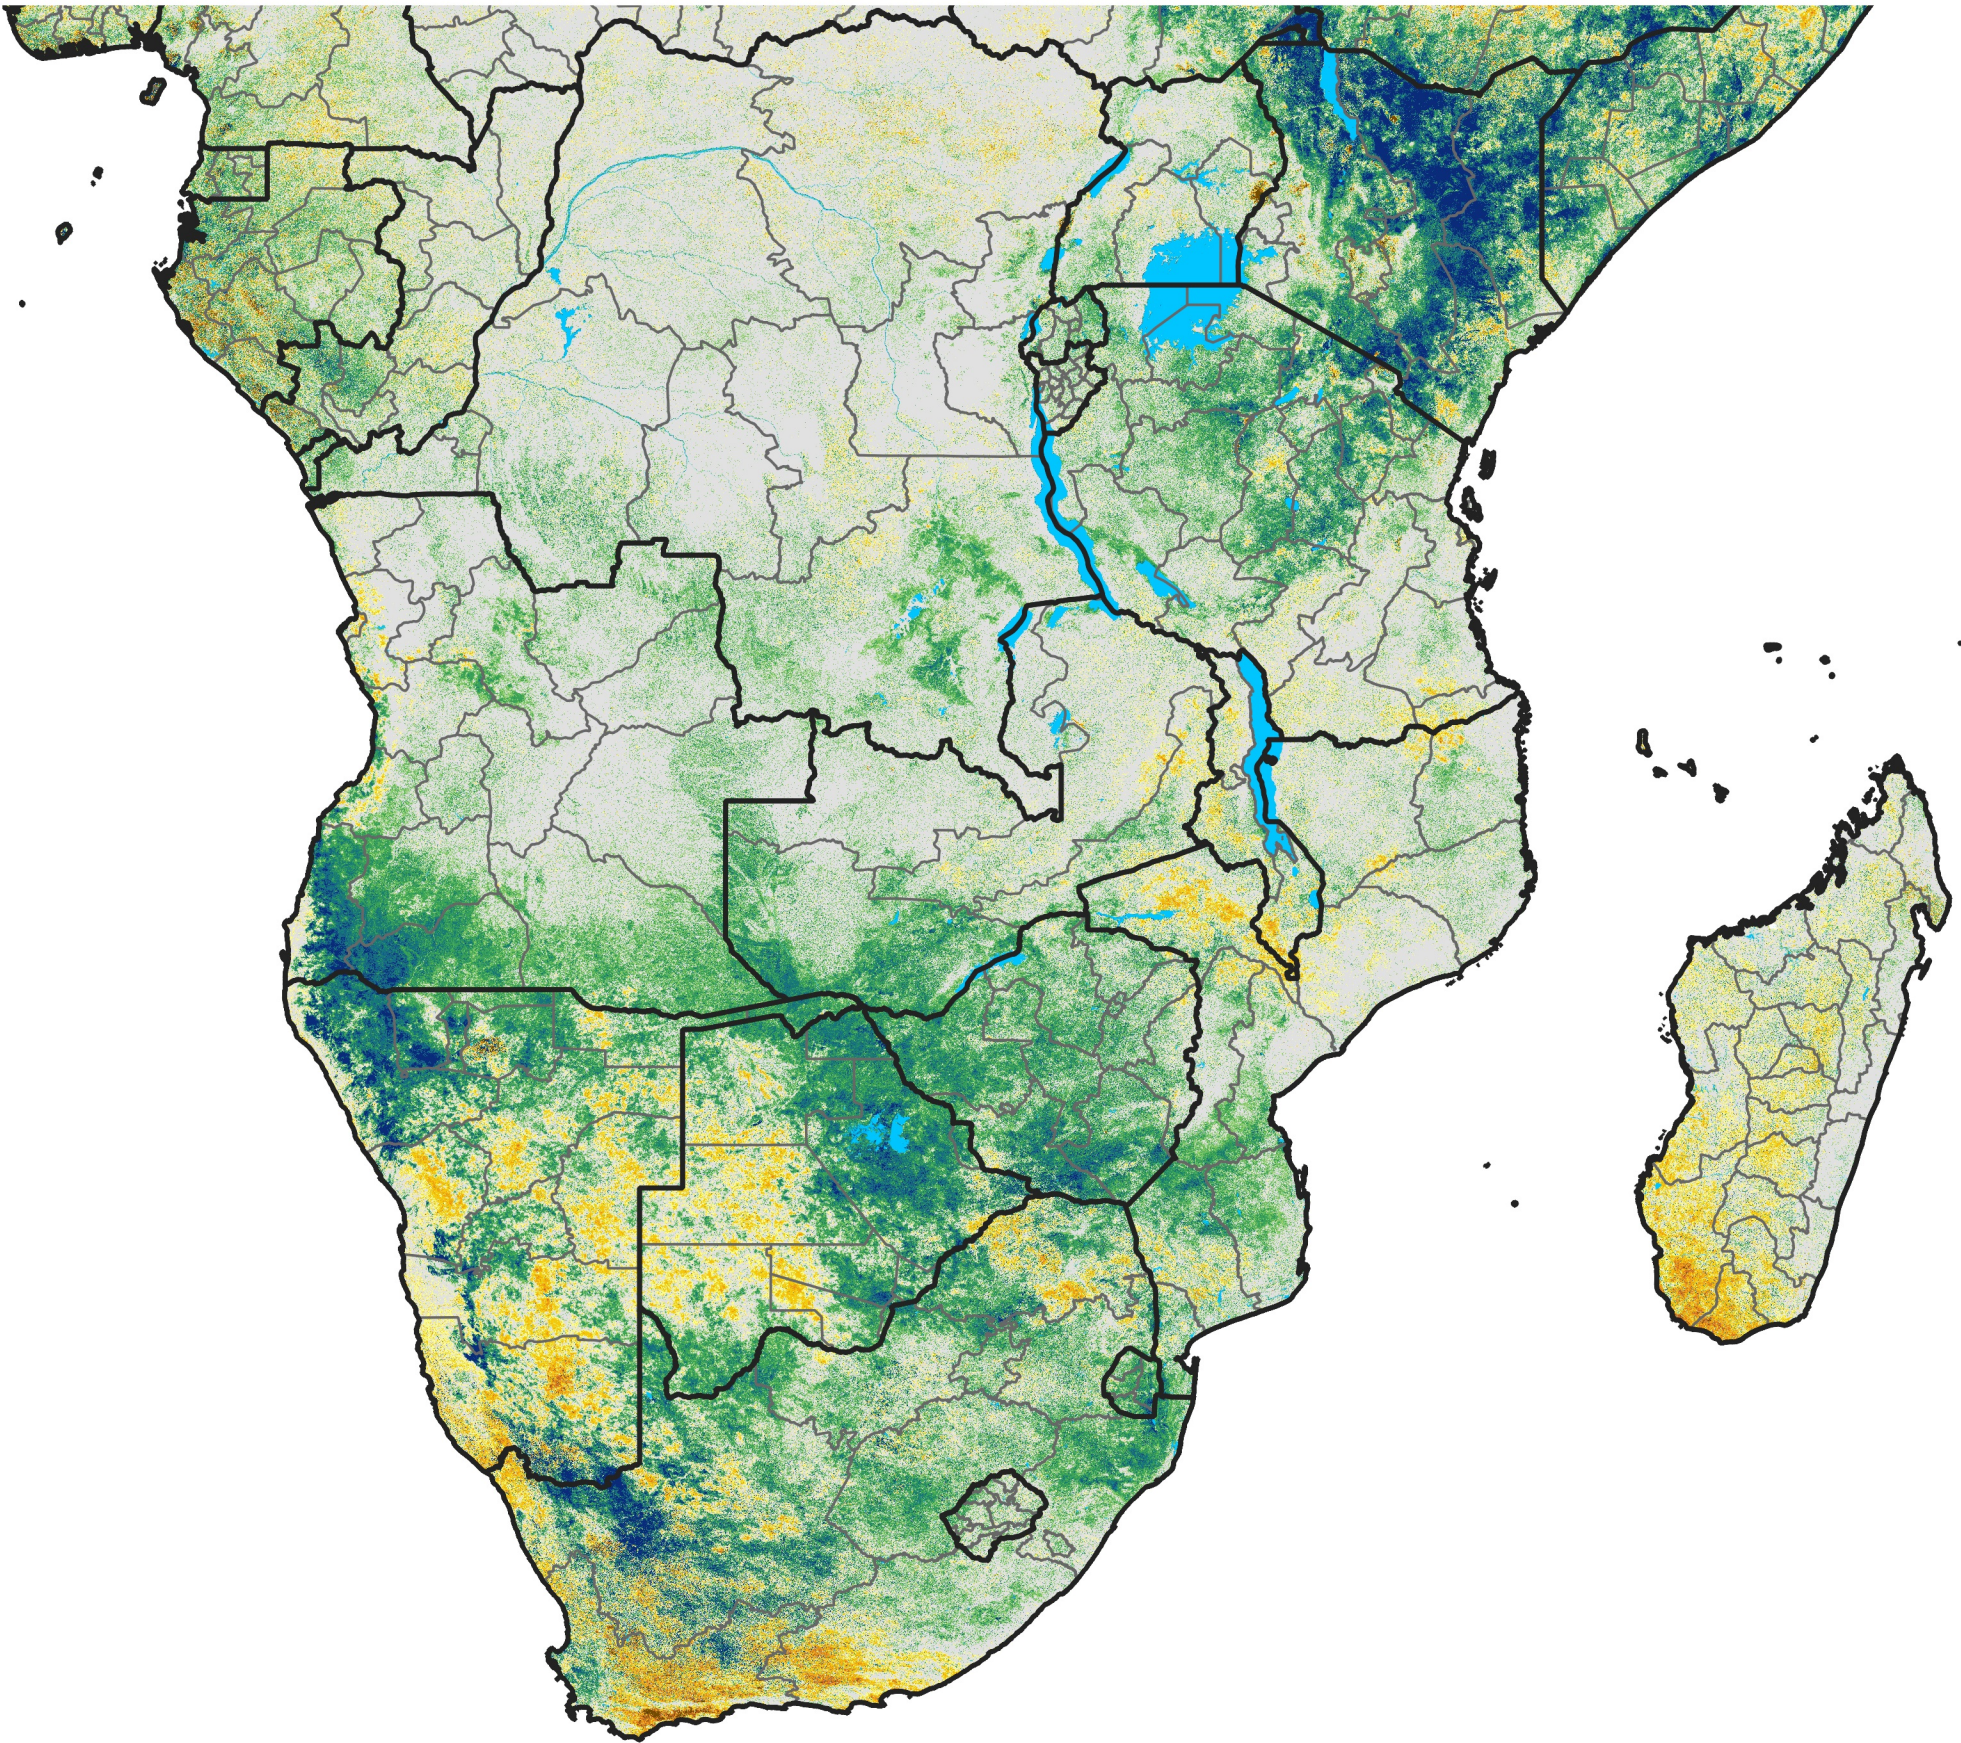

Southern Africa

Percent of Mean NDVI

2018 / Mean (2012 - 2021)
Period 33 / Jun 06 - 15, 2018

Percent of Normal