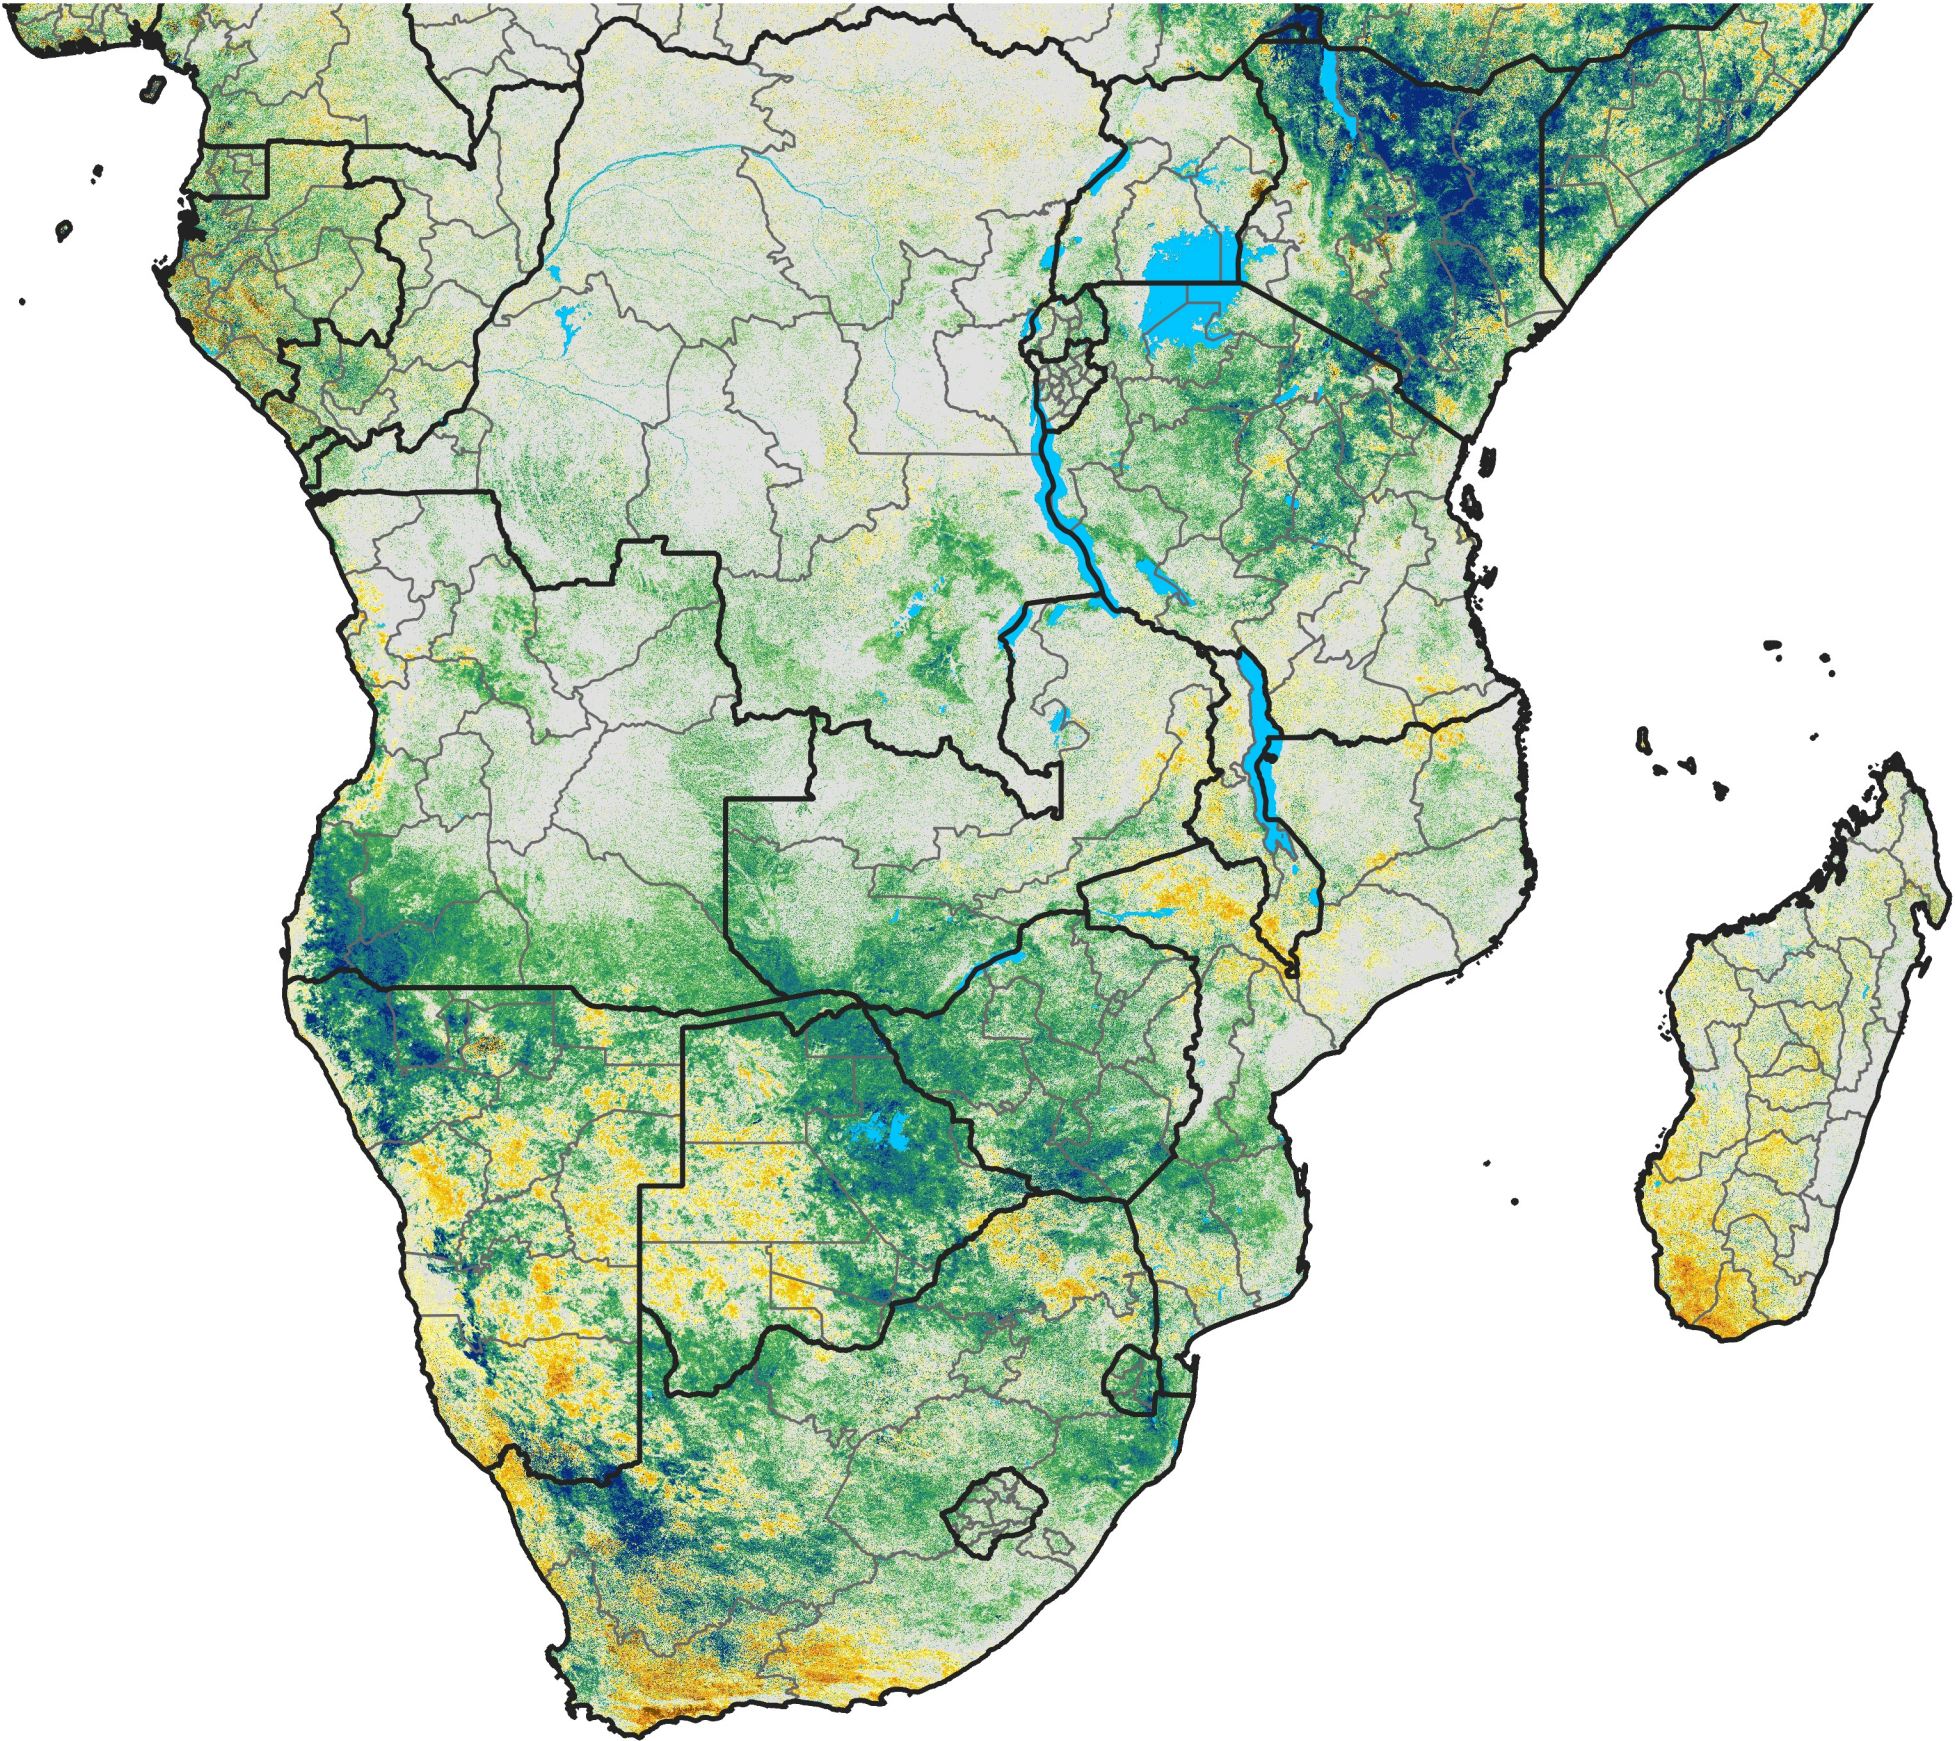

Southern Africa

Percent of Mean NDVI

2018 / Mean (2012 - 2021)
Period 34 / Jun 11 - 20, 2018

Percent of Normal