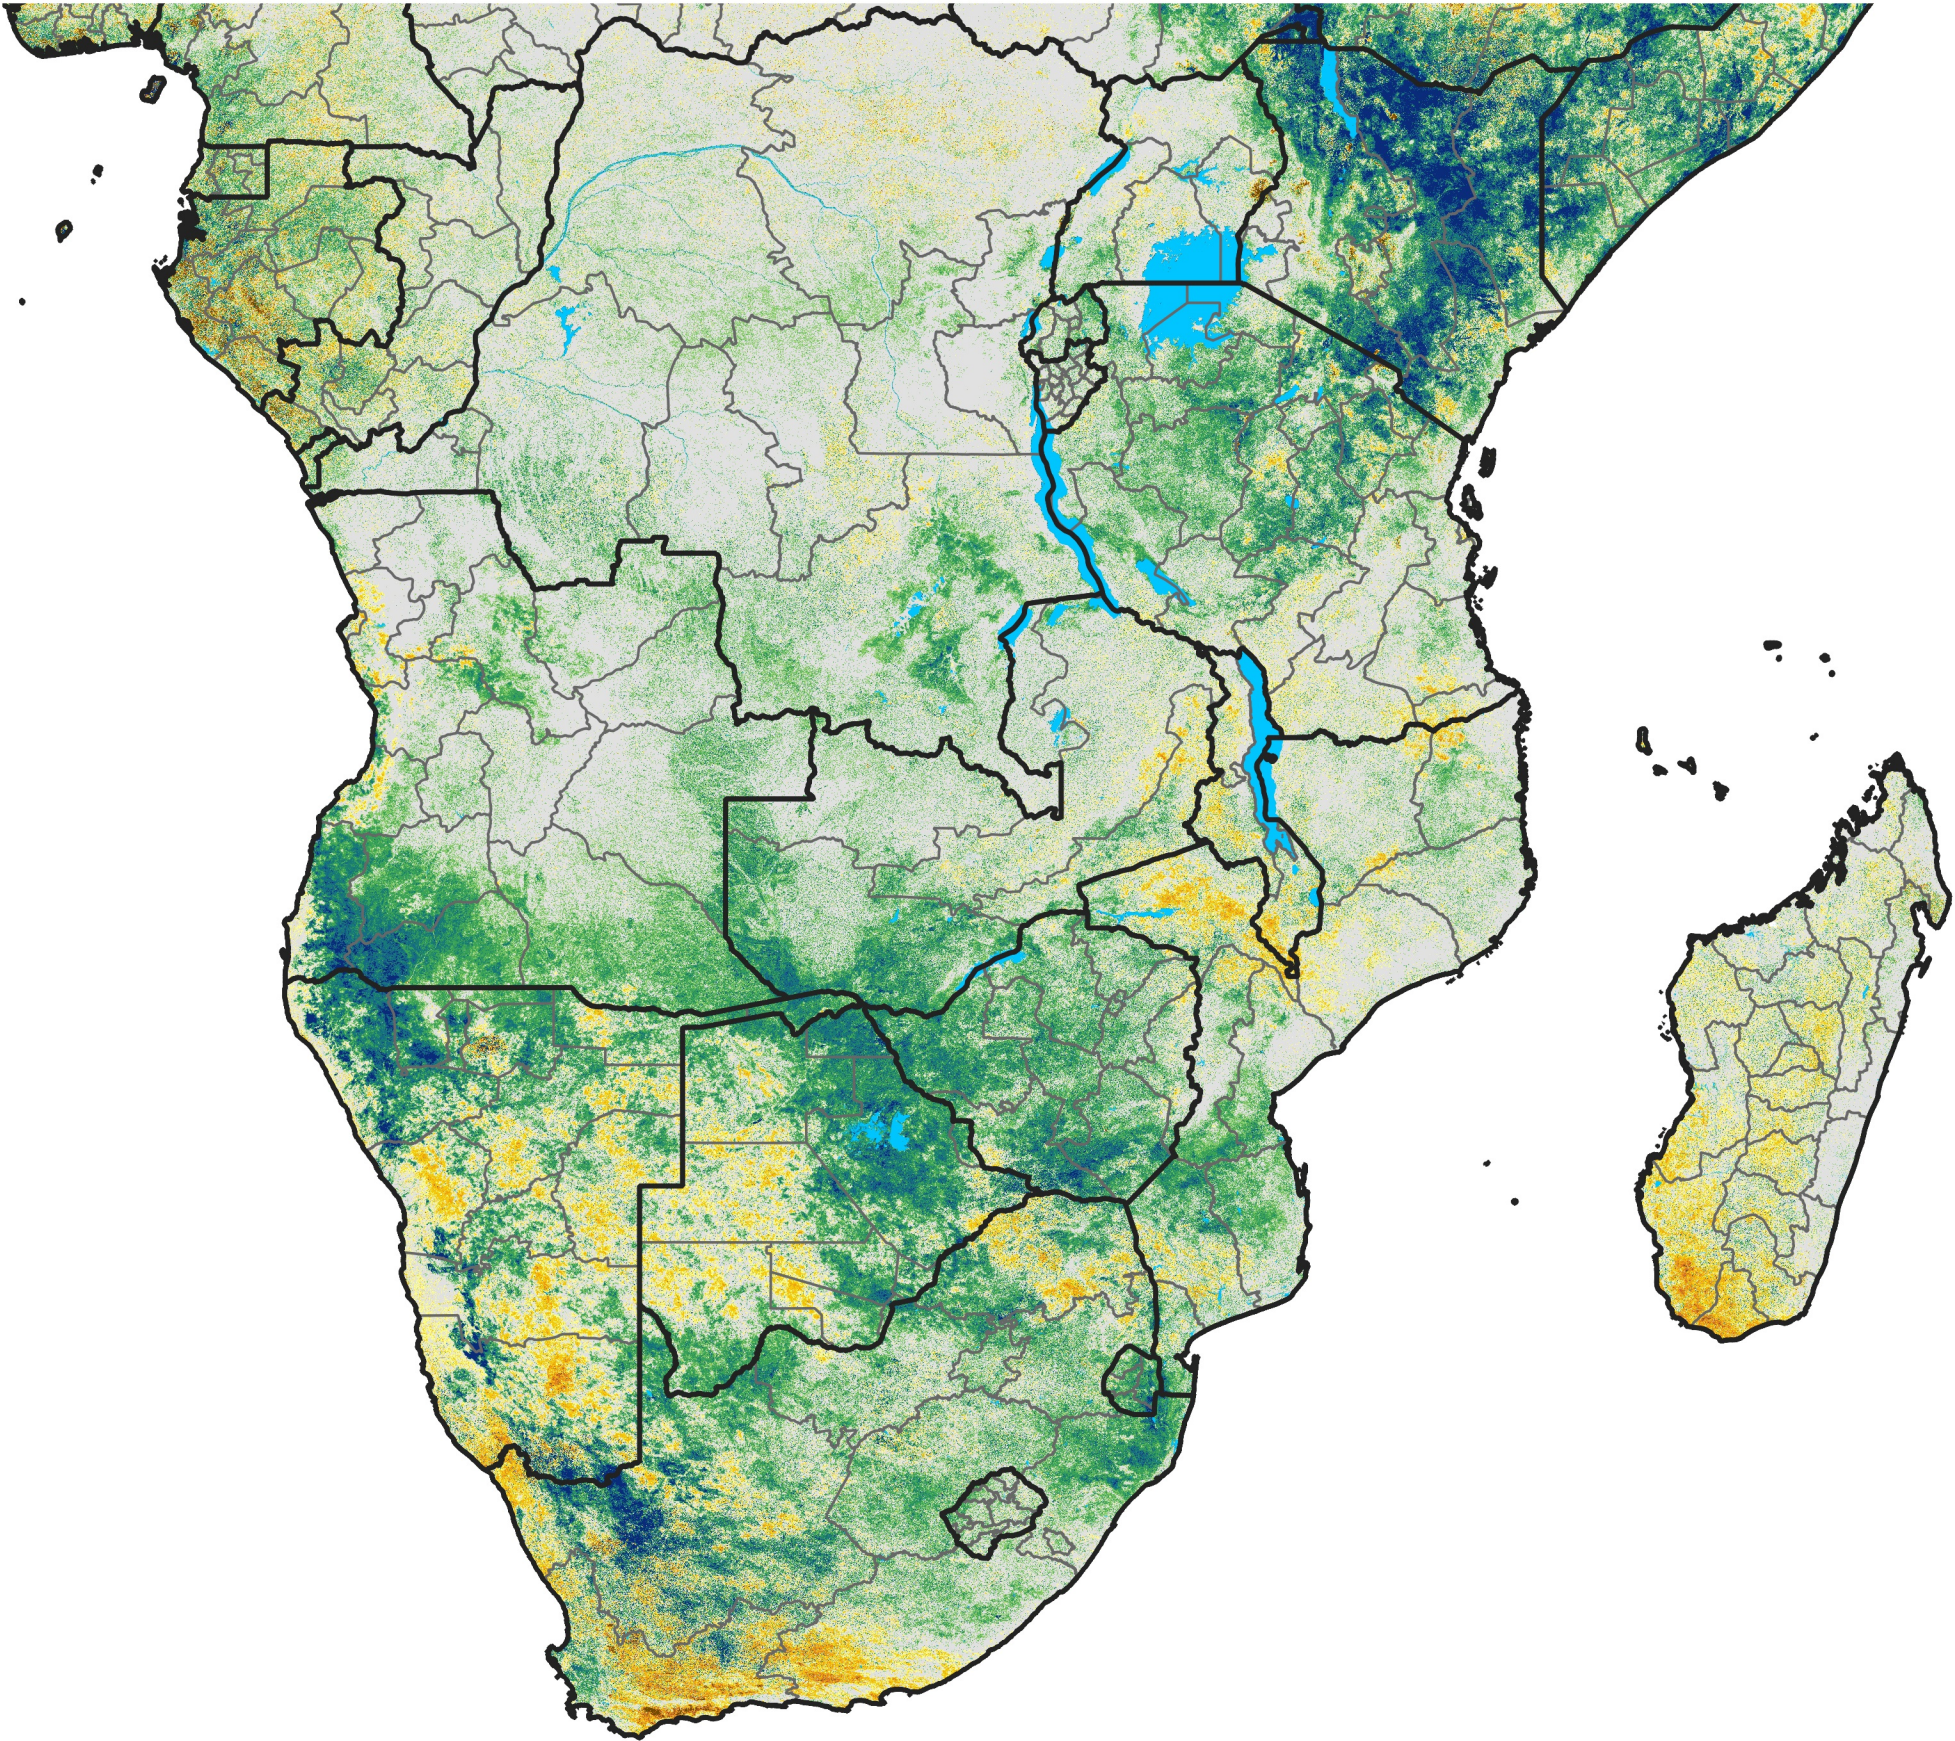

Southern Africa

Percent of Mean NDVI

2018 / Mean (2012 - 2021)
Period 35 / Jun 16 - 25, 2018

Percent of Normal