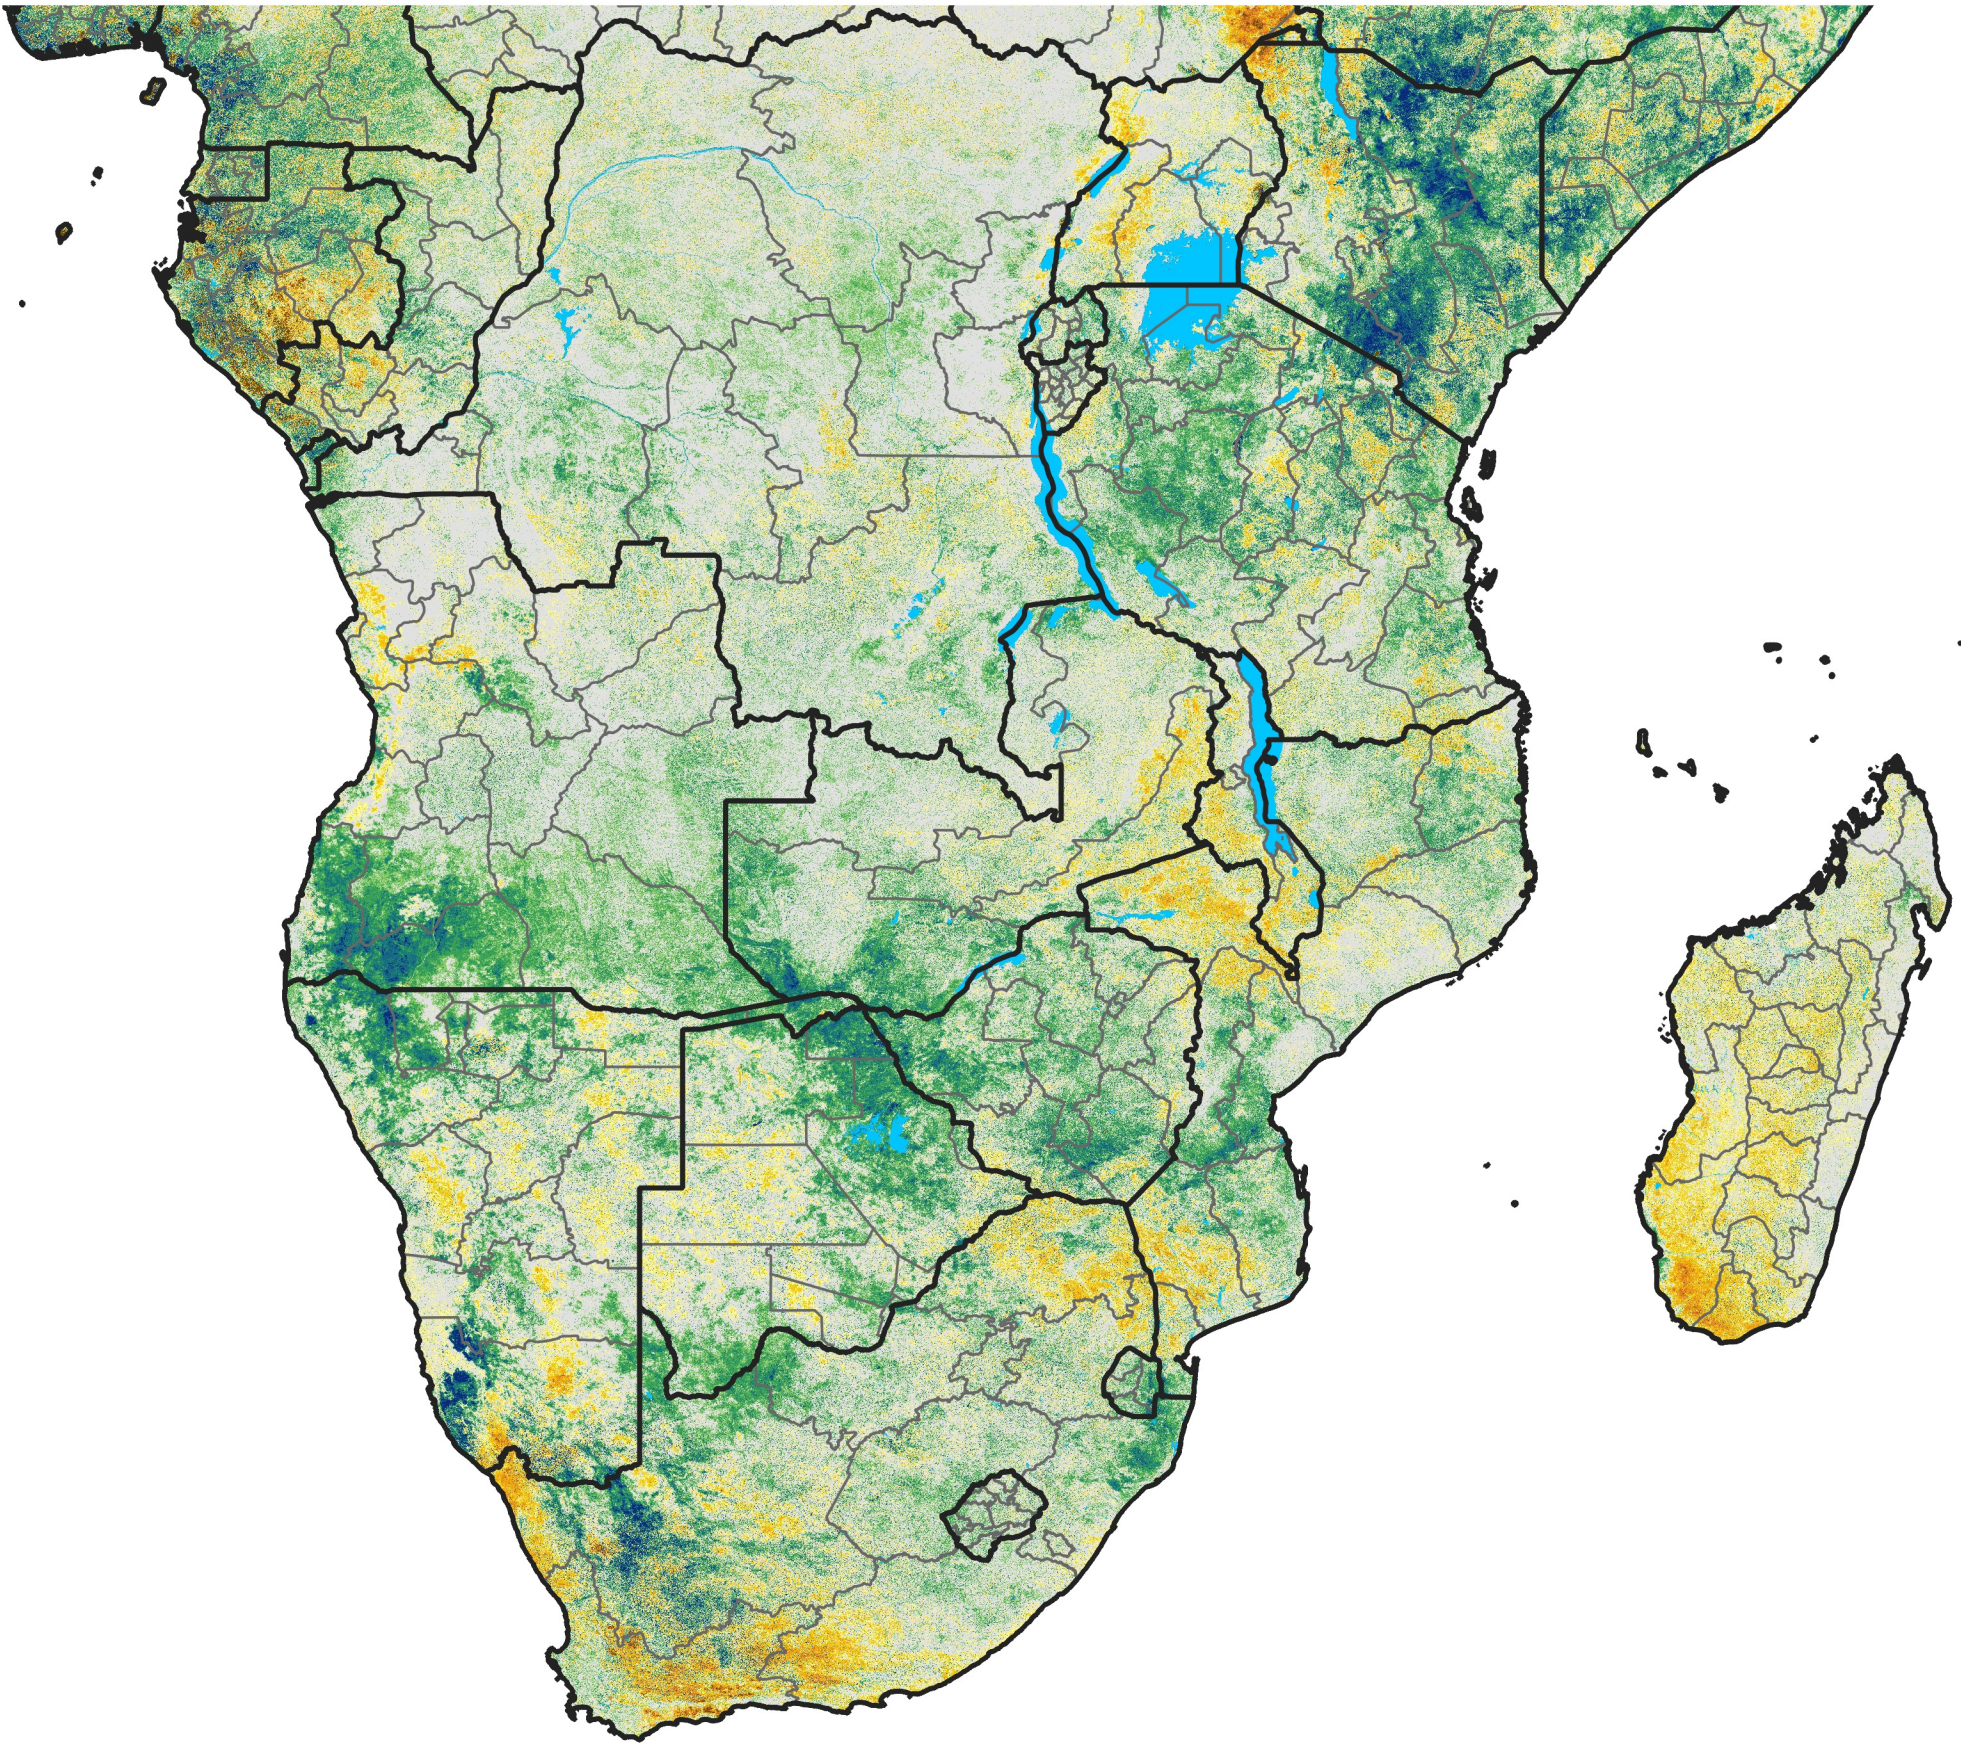

Southern Africa
Percent of Mean NDVI
2018 / Mean (2012 - 2021)
Period 43 / Jul 26 - Aug 05, 2018

Percent of Normal