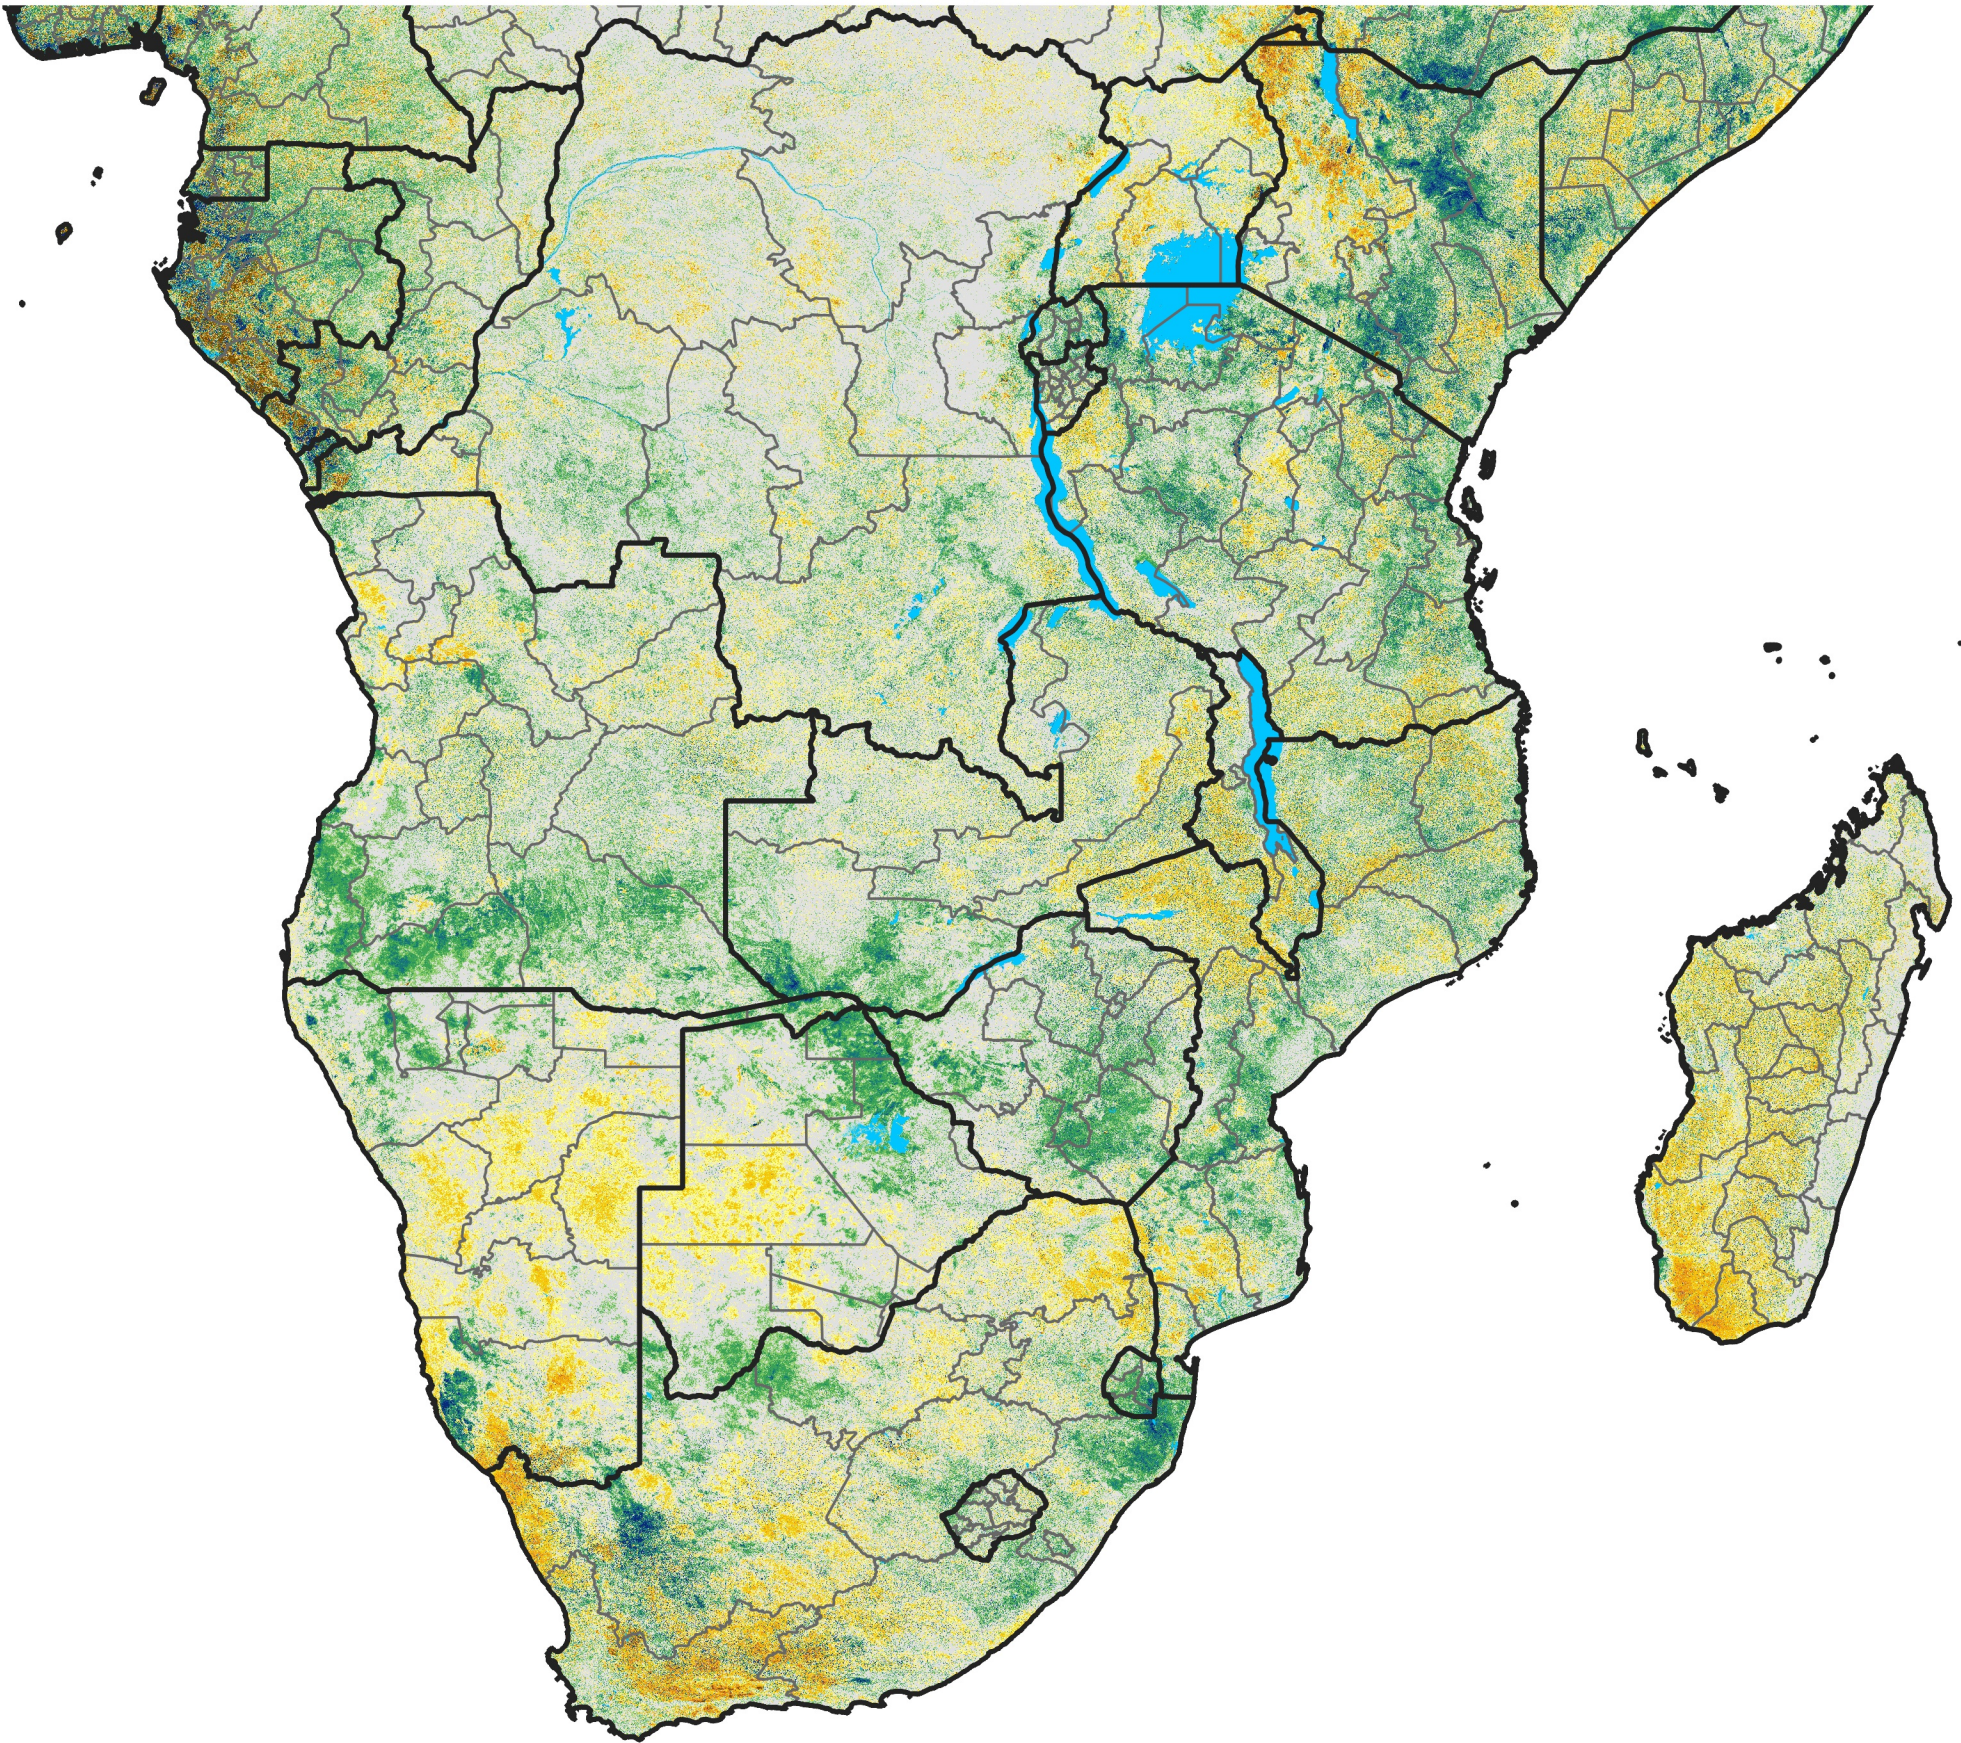

Southern Africa

Percent of Mean NDVI

2018 / Mean (2012 - 2021)
Period 50 / Sep 01 - 10, 2018

Percent of Normal