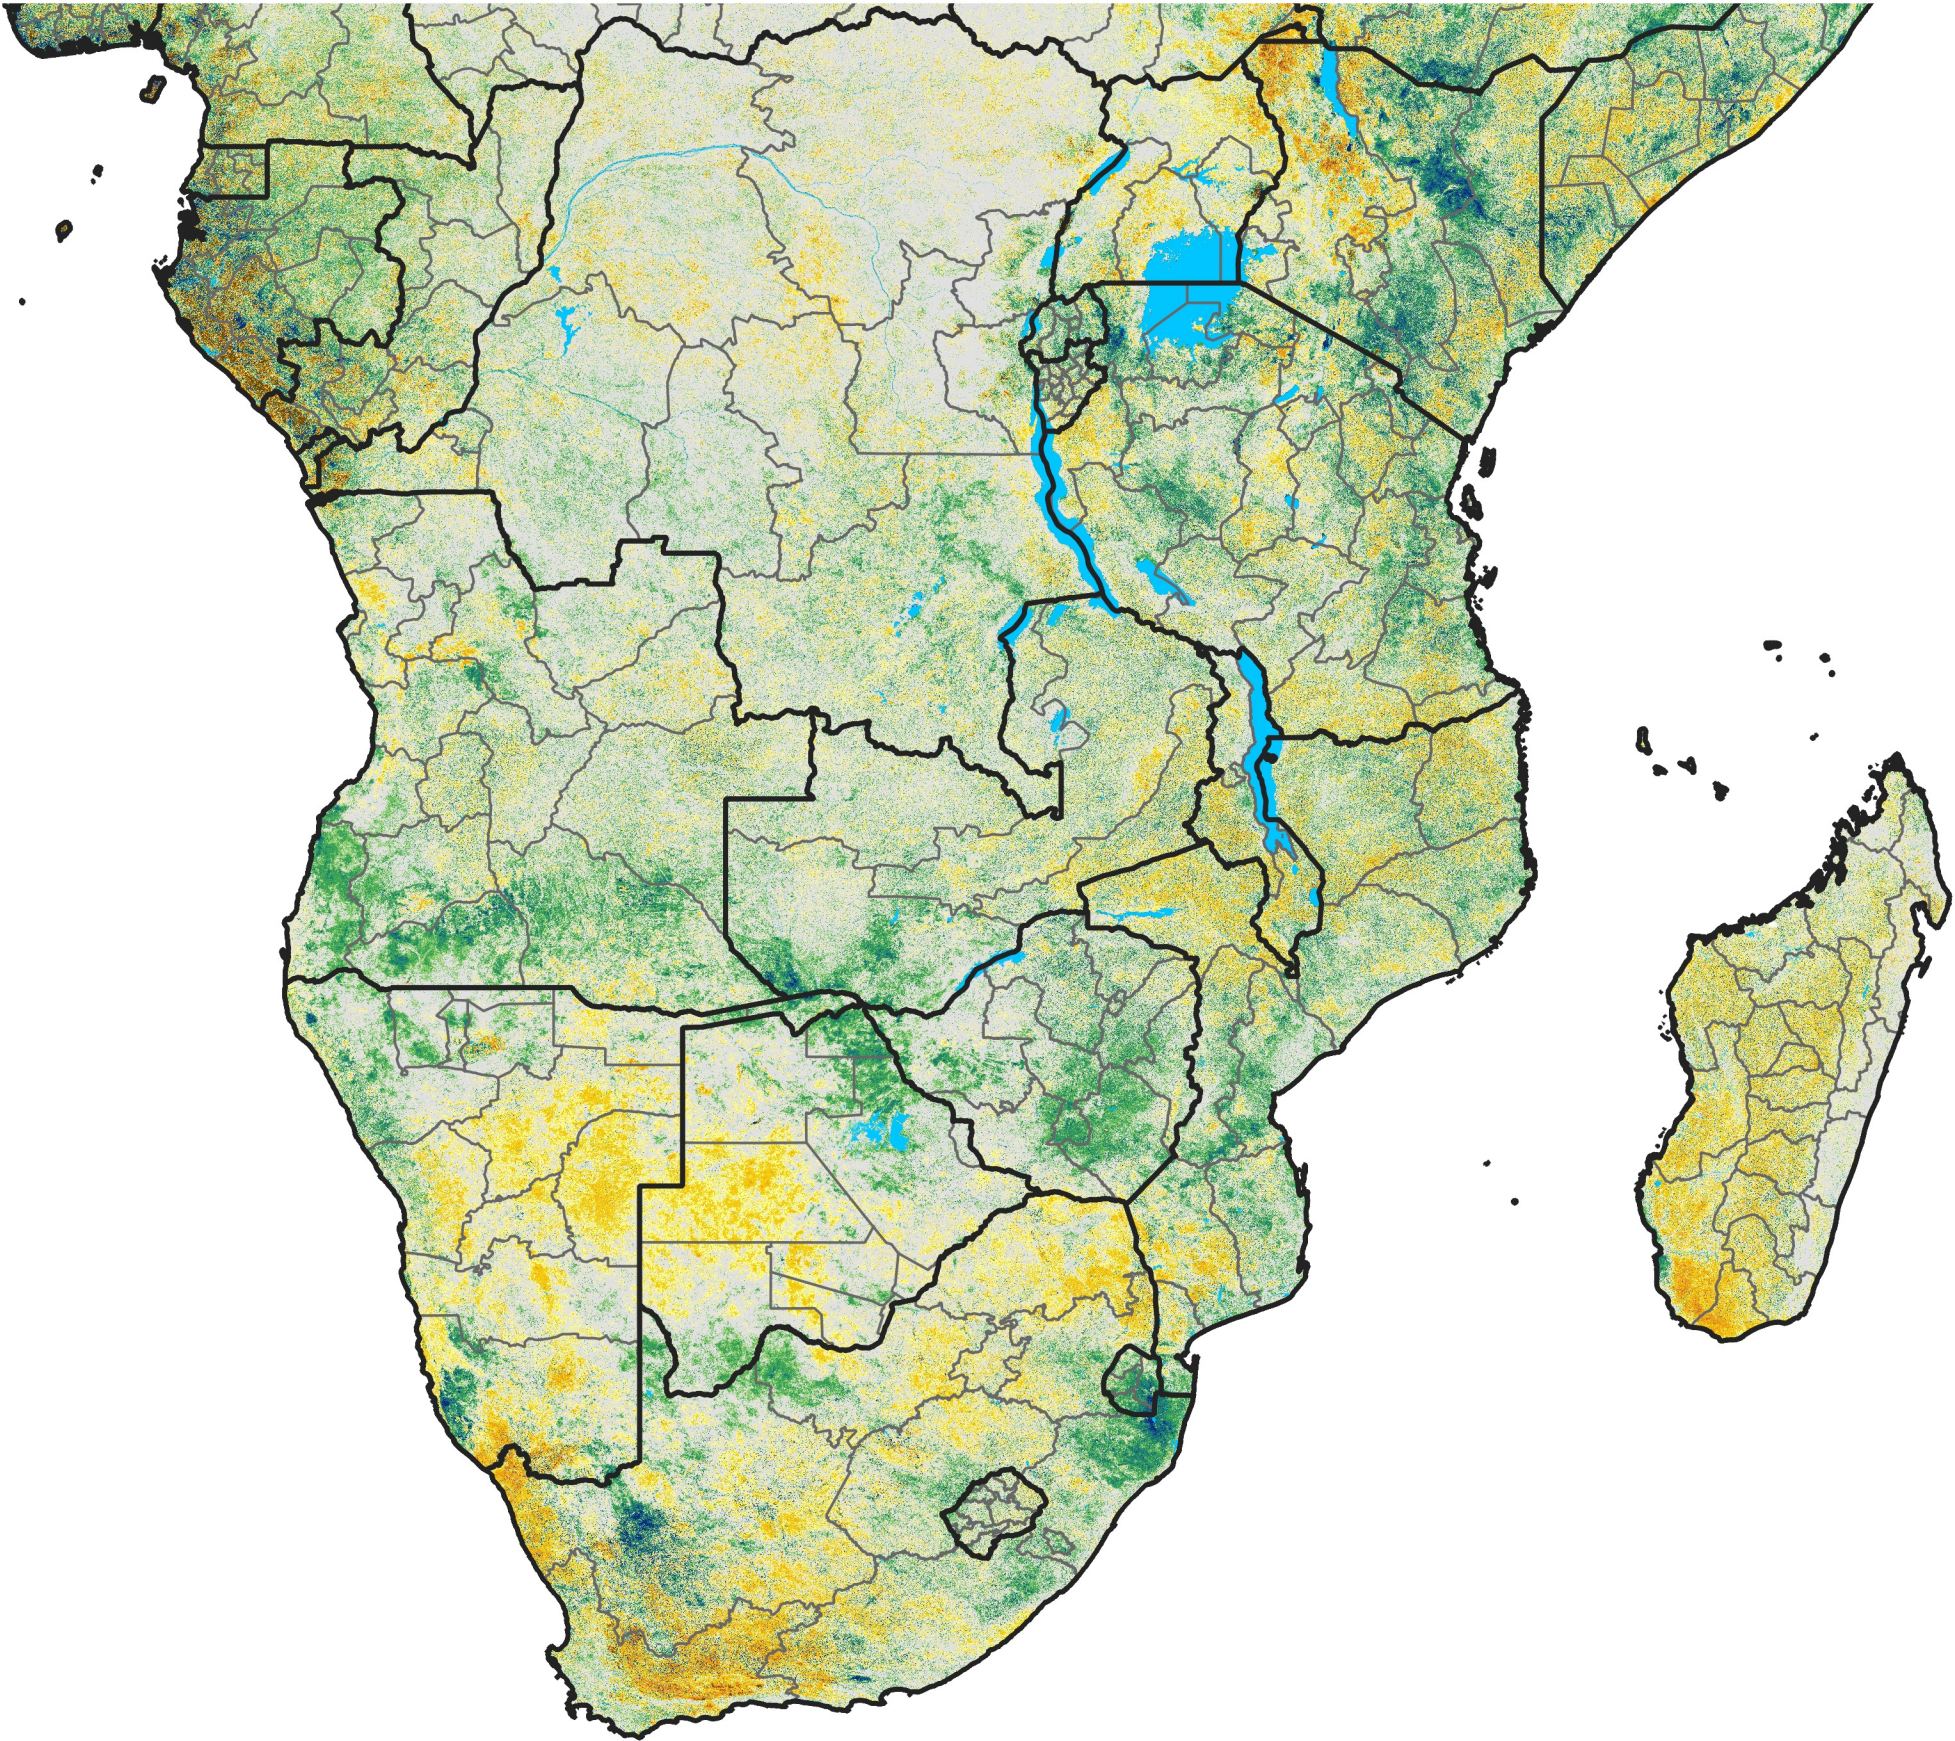

Southern Africa

Percent of Mean NDVI

2018 / Mean (2012 - 2021)
Period 52 / Sep 11 - 20, 2018

Percent of Normal