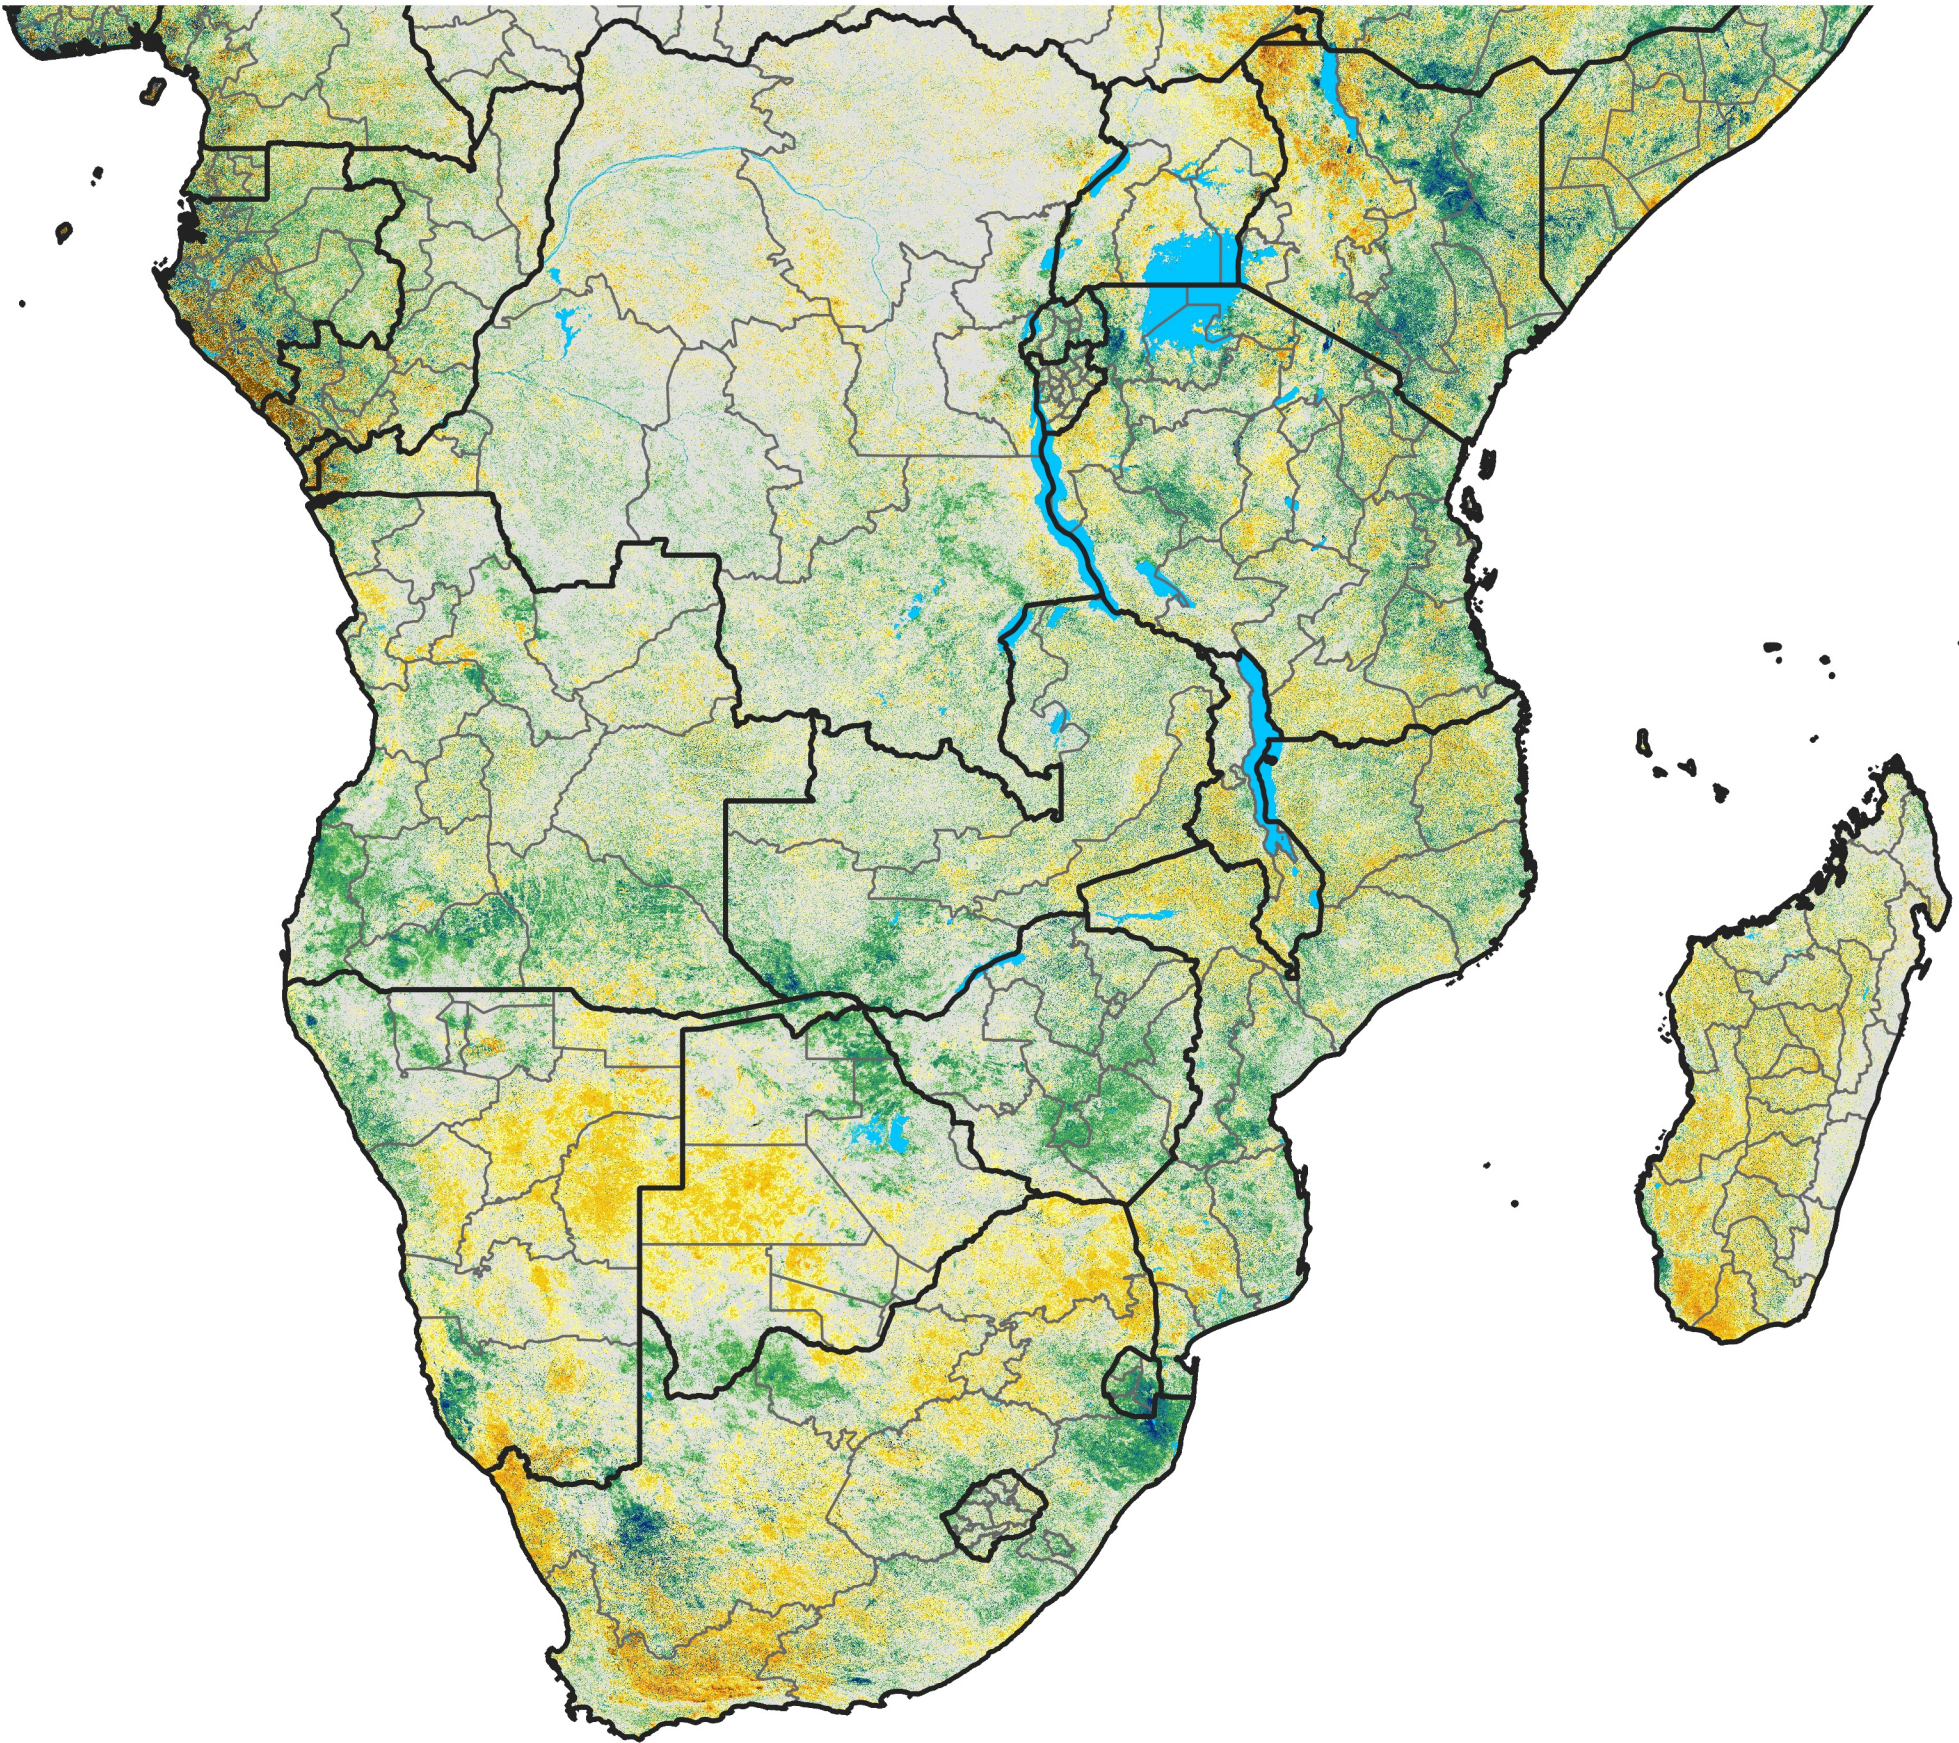

Southern Africa

Percent of Mean NDVI

2018 / Mean (2012 - 2021)
Period 53 / Sep 16 - 25, 2018

Percent of Normal