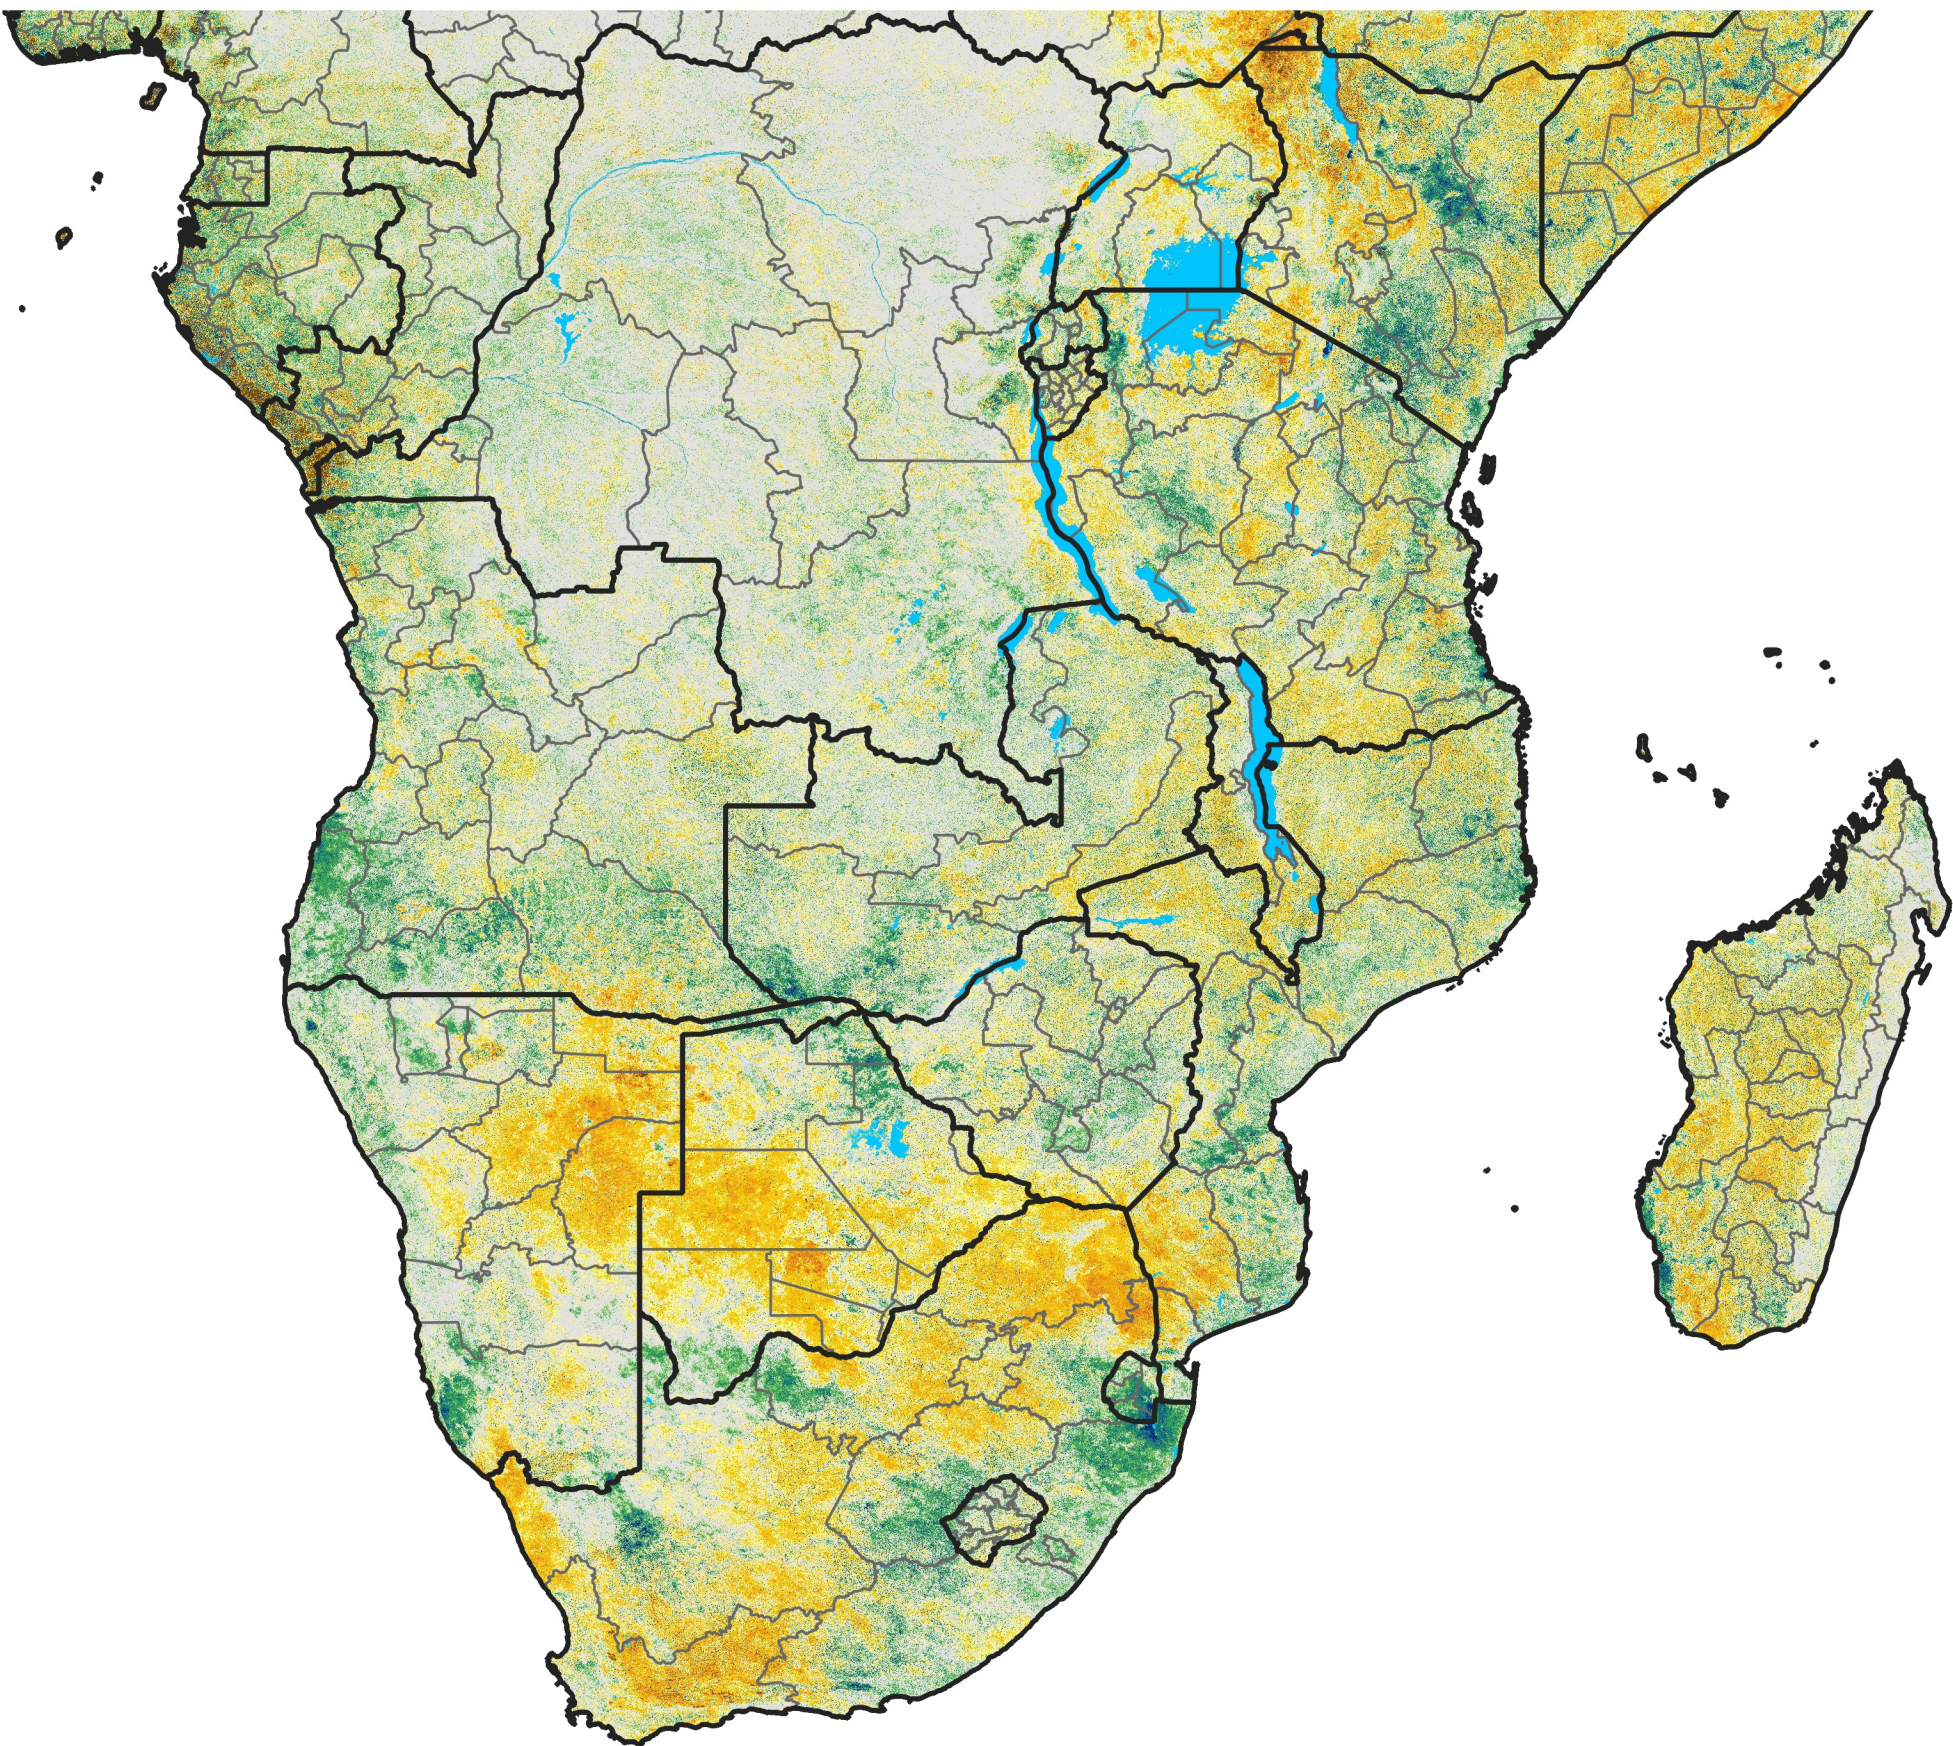

Southern Africa

Percent of Mean NDVI

2018 / Mean (2012 - 2021)
Period 57 / Oct 06 - 15, 2018

Percent of Normal