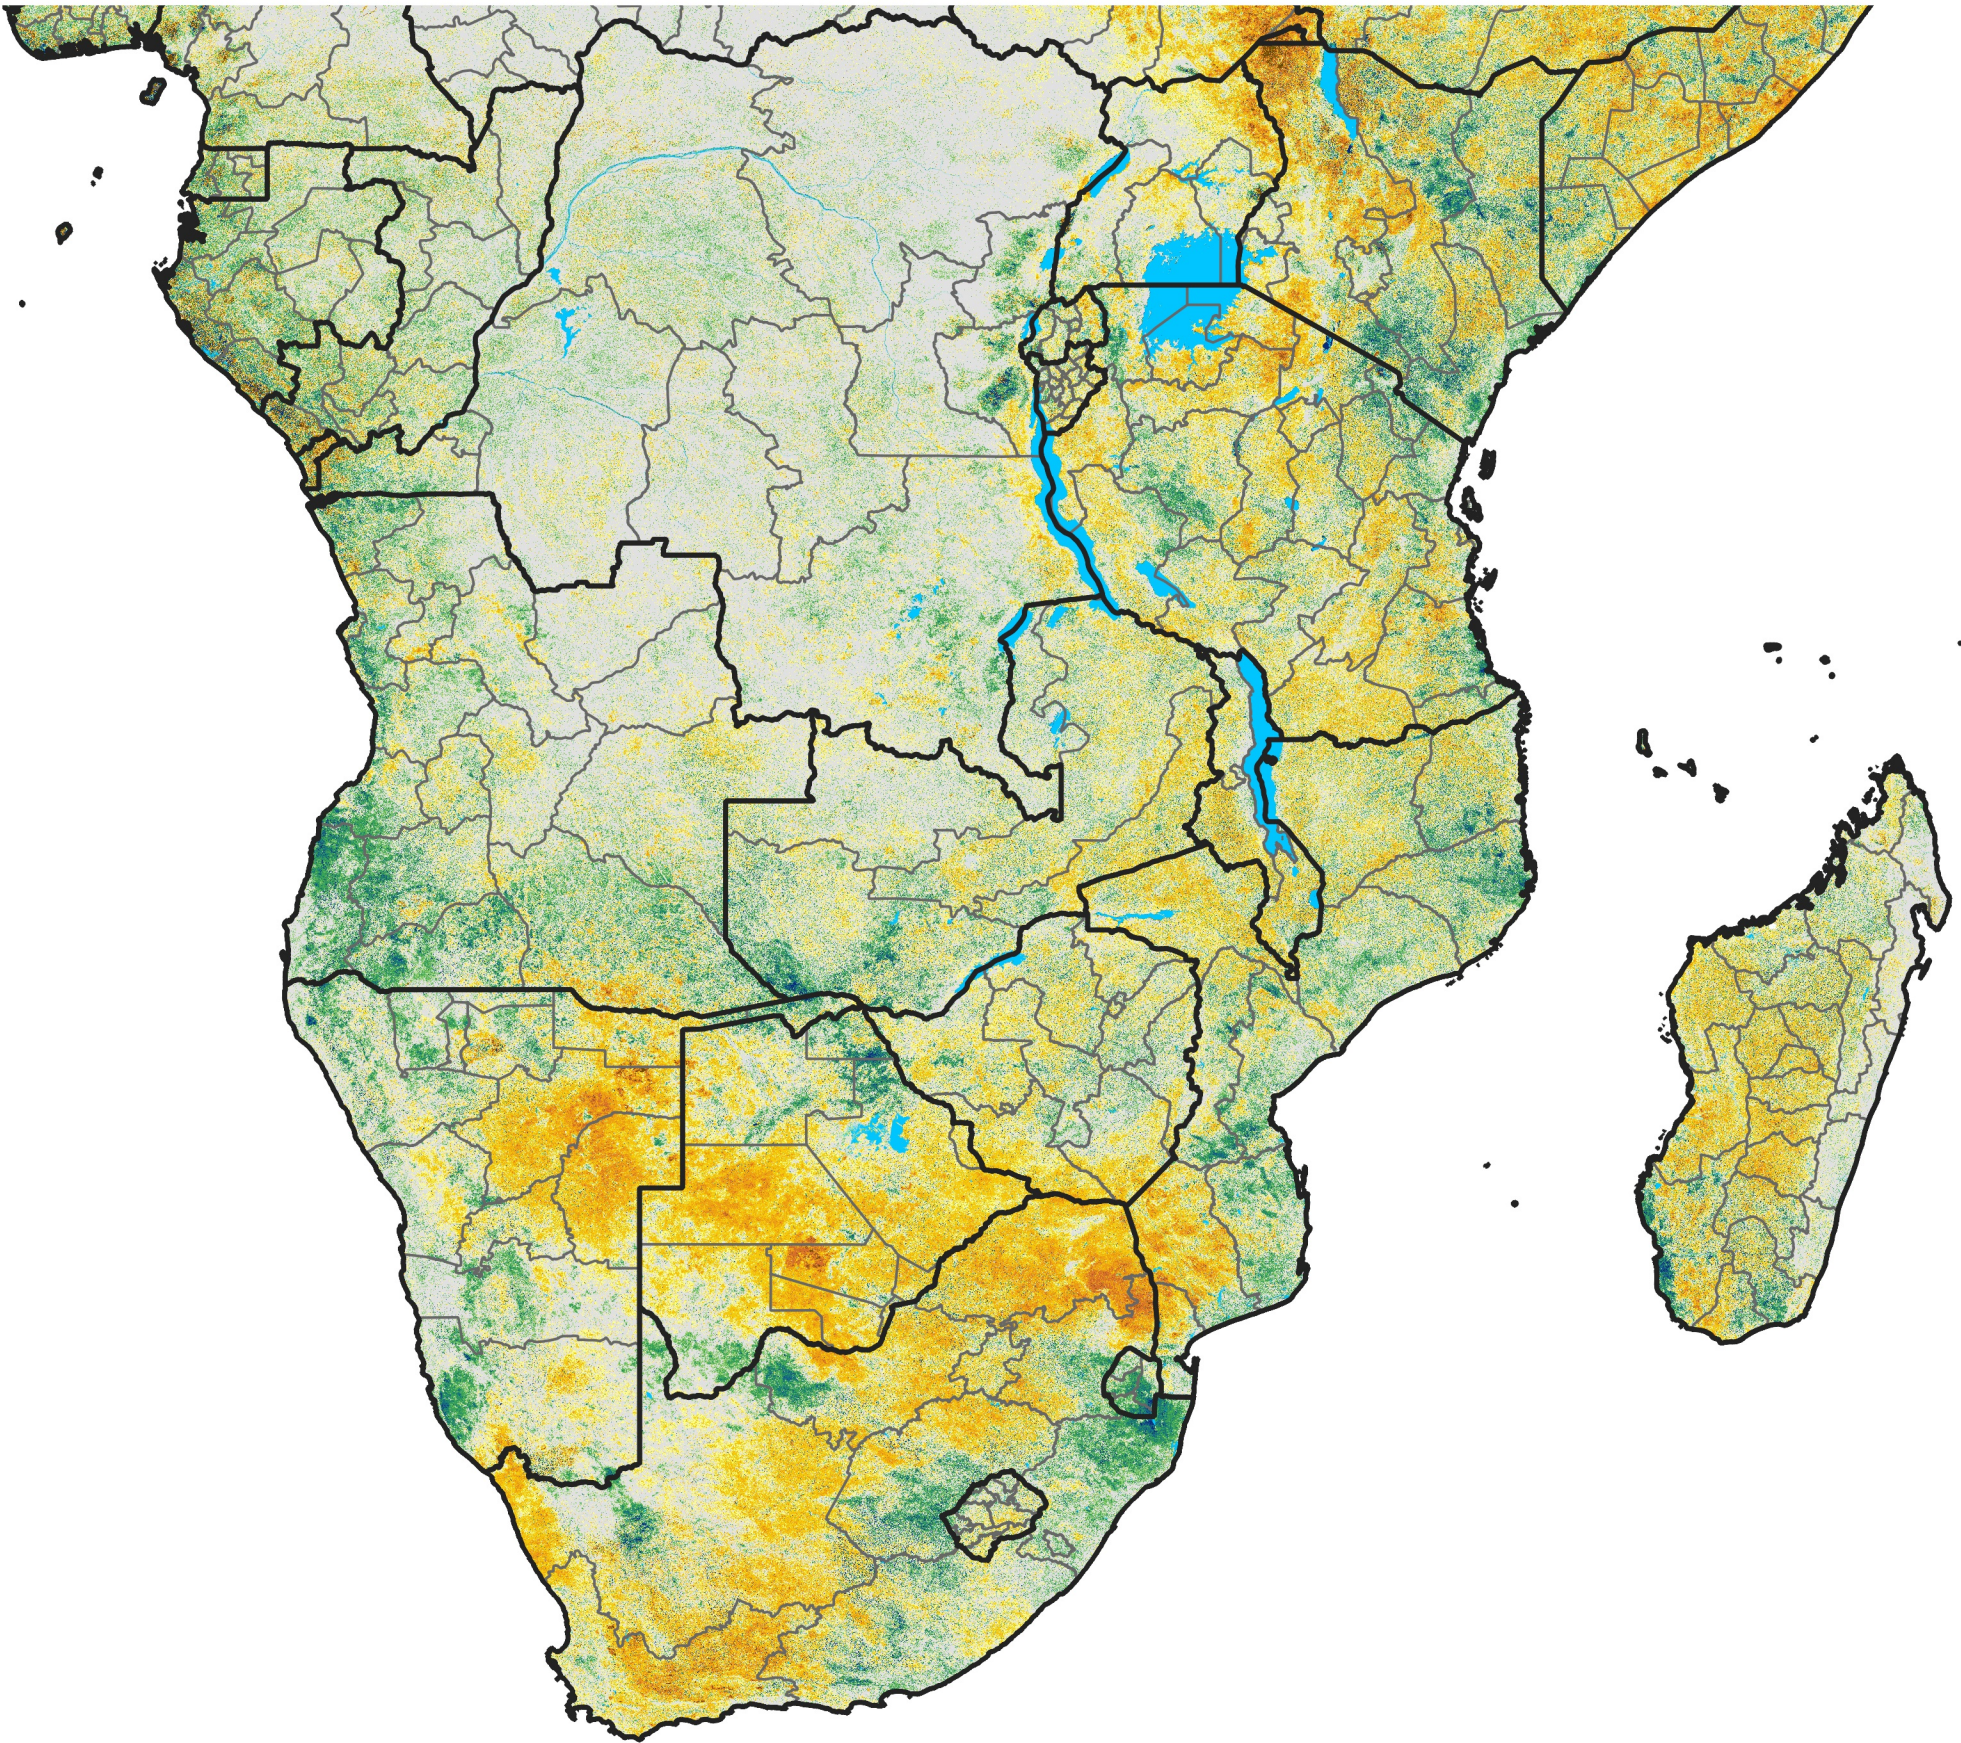

Southern Africa

Percent of Mean NDVI

2018 / Mean (2012 - 2021)
Period 59 / Oct 16 - 25, 2018

Percent of Normal