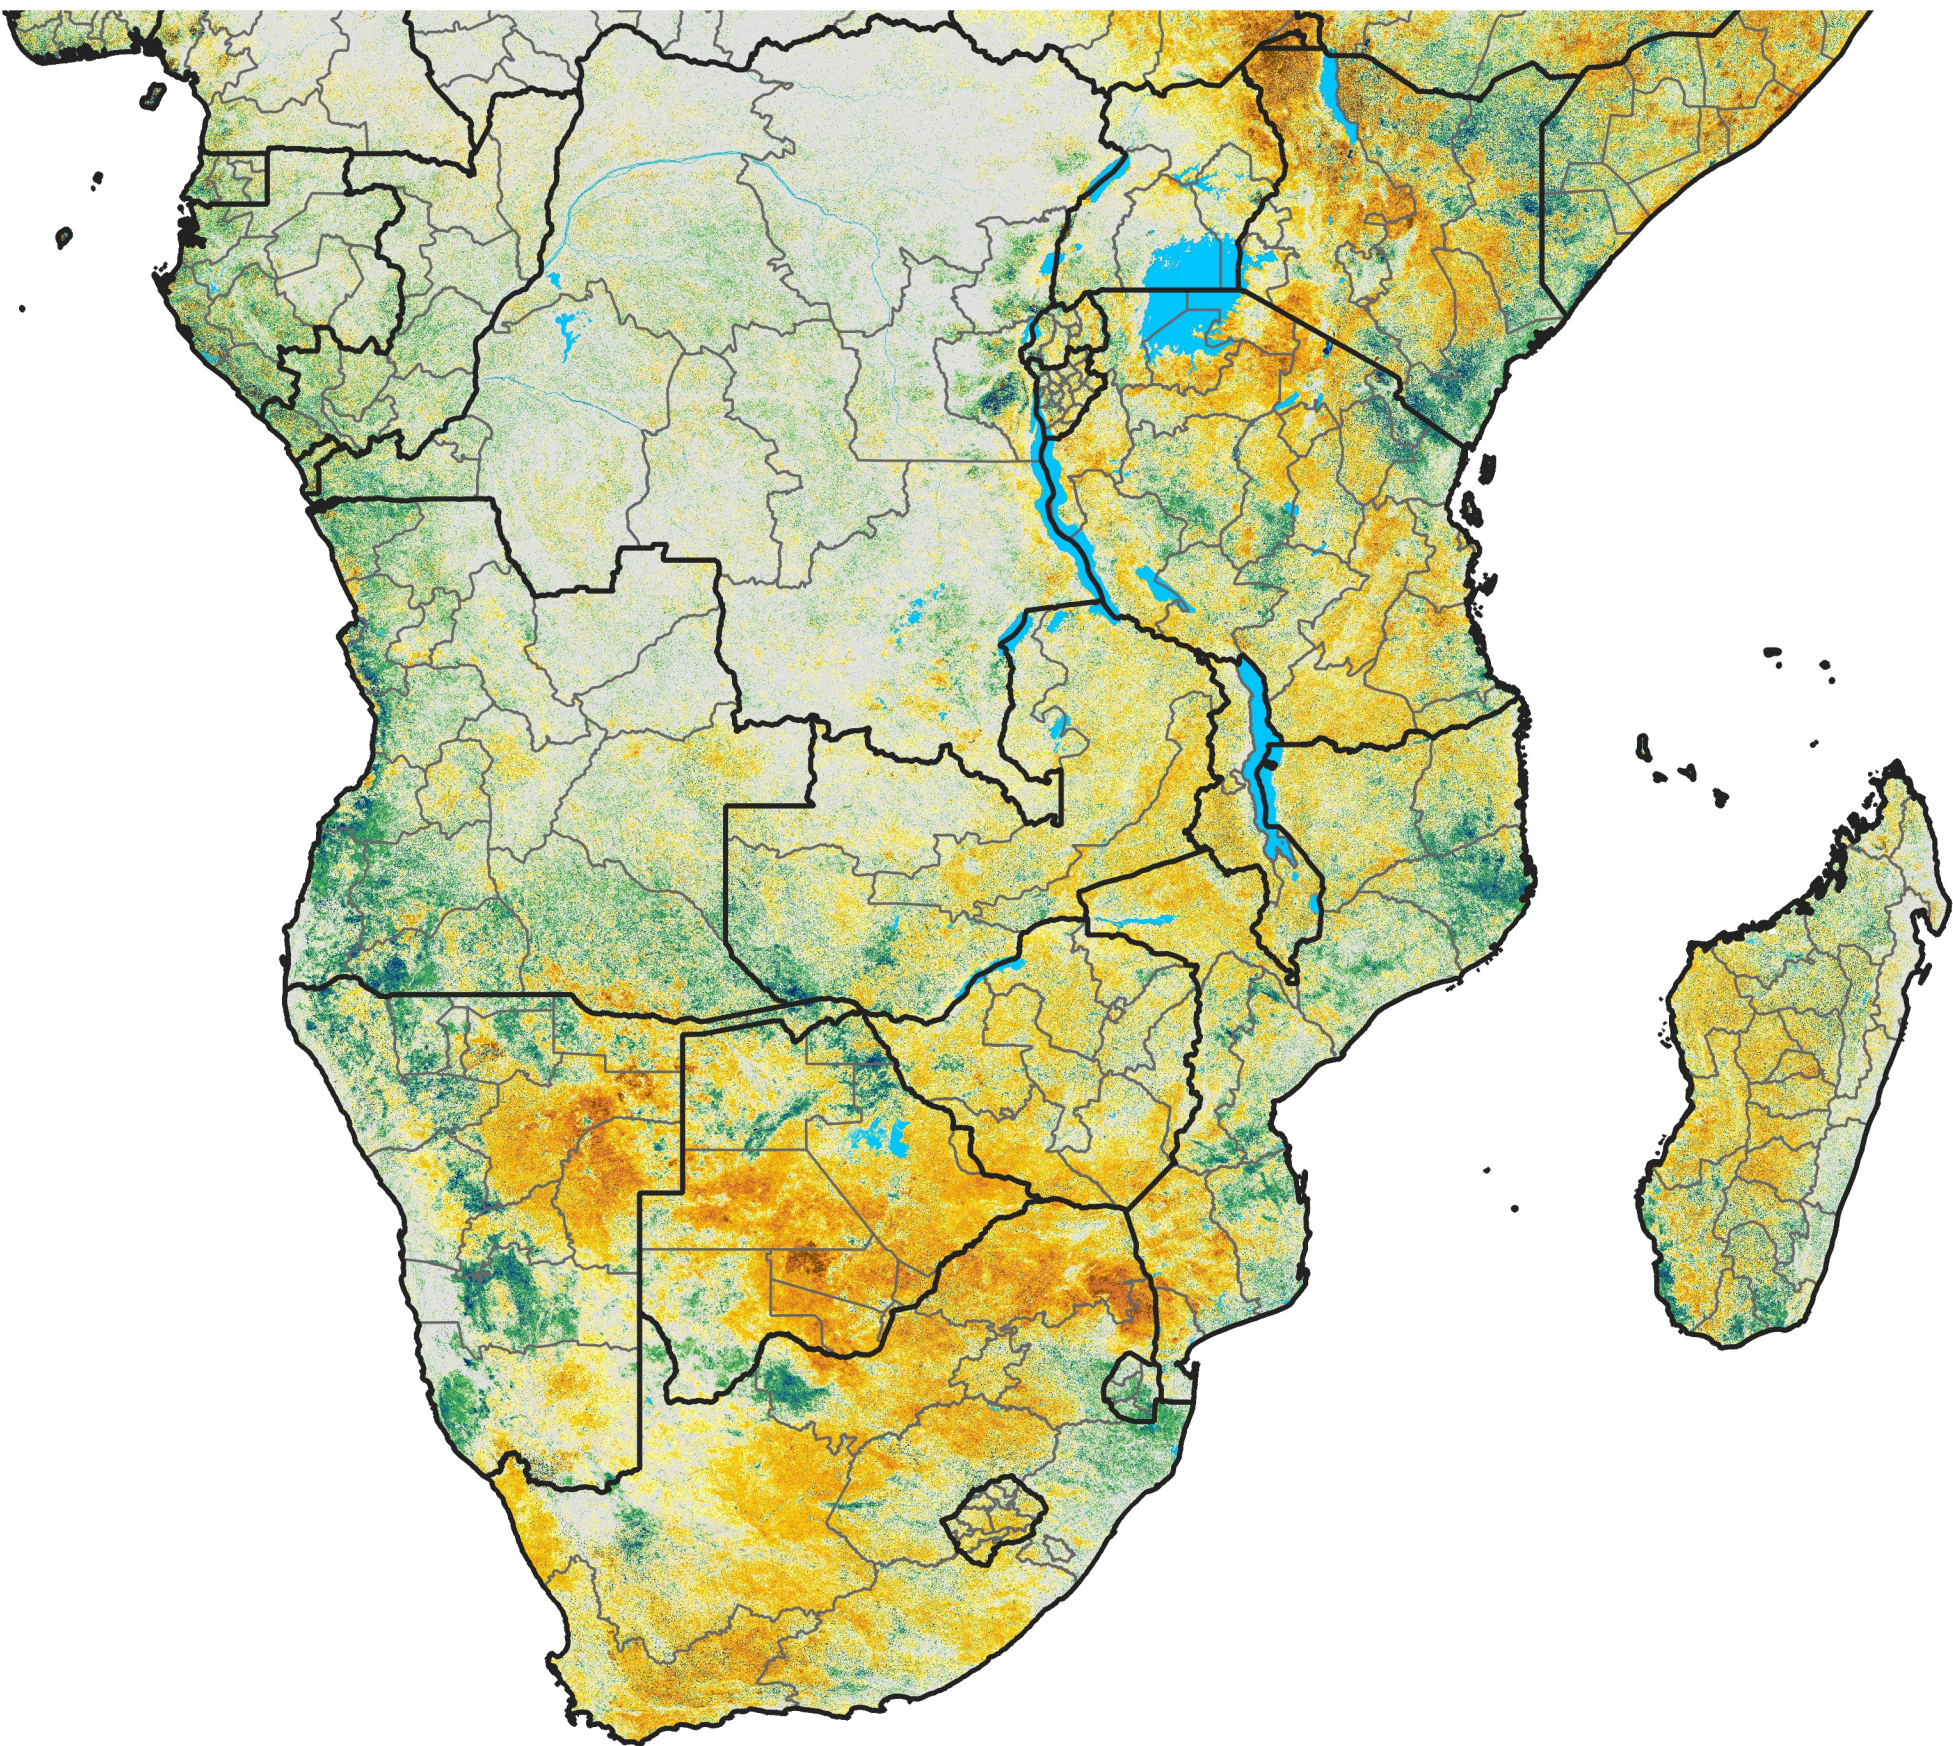

Southern Africa
Percent of Mean NDVI
2018 / Mean (2012 - 2021)
Period 62 / Nov 01 - 10, 2018

Percent of Normal