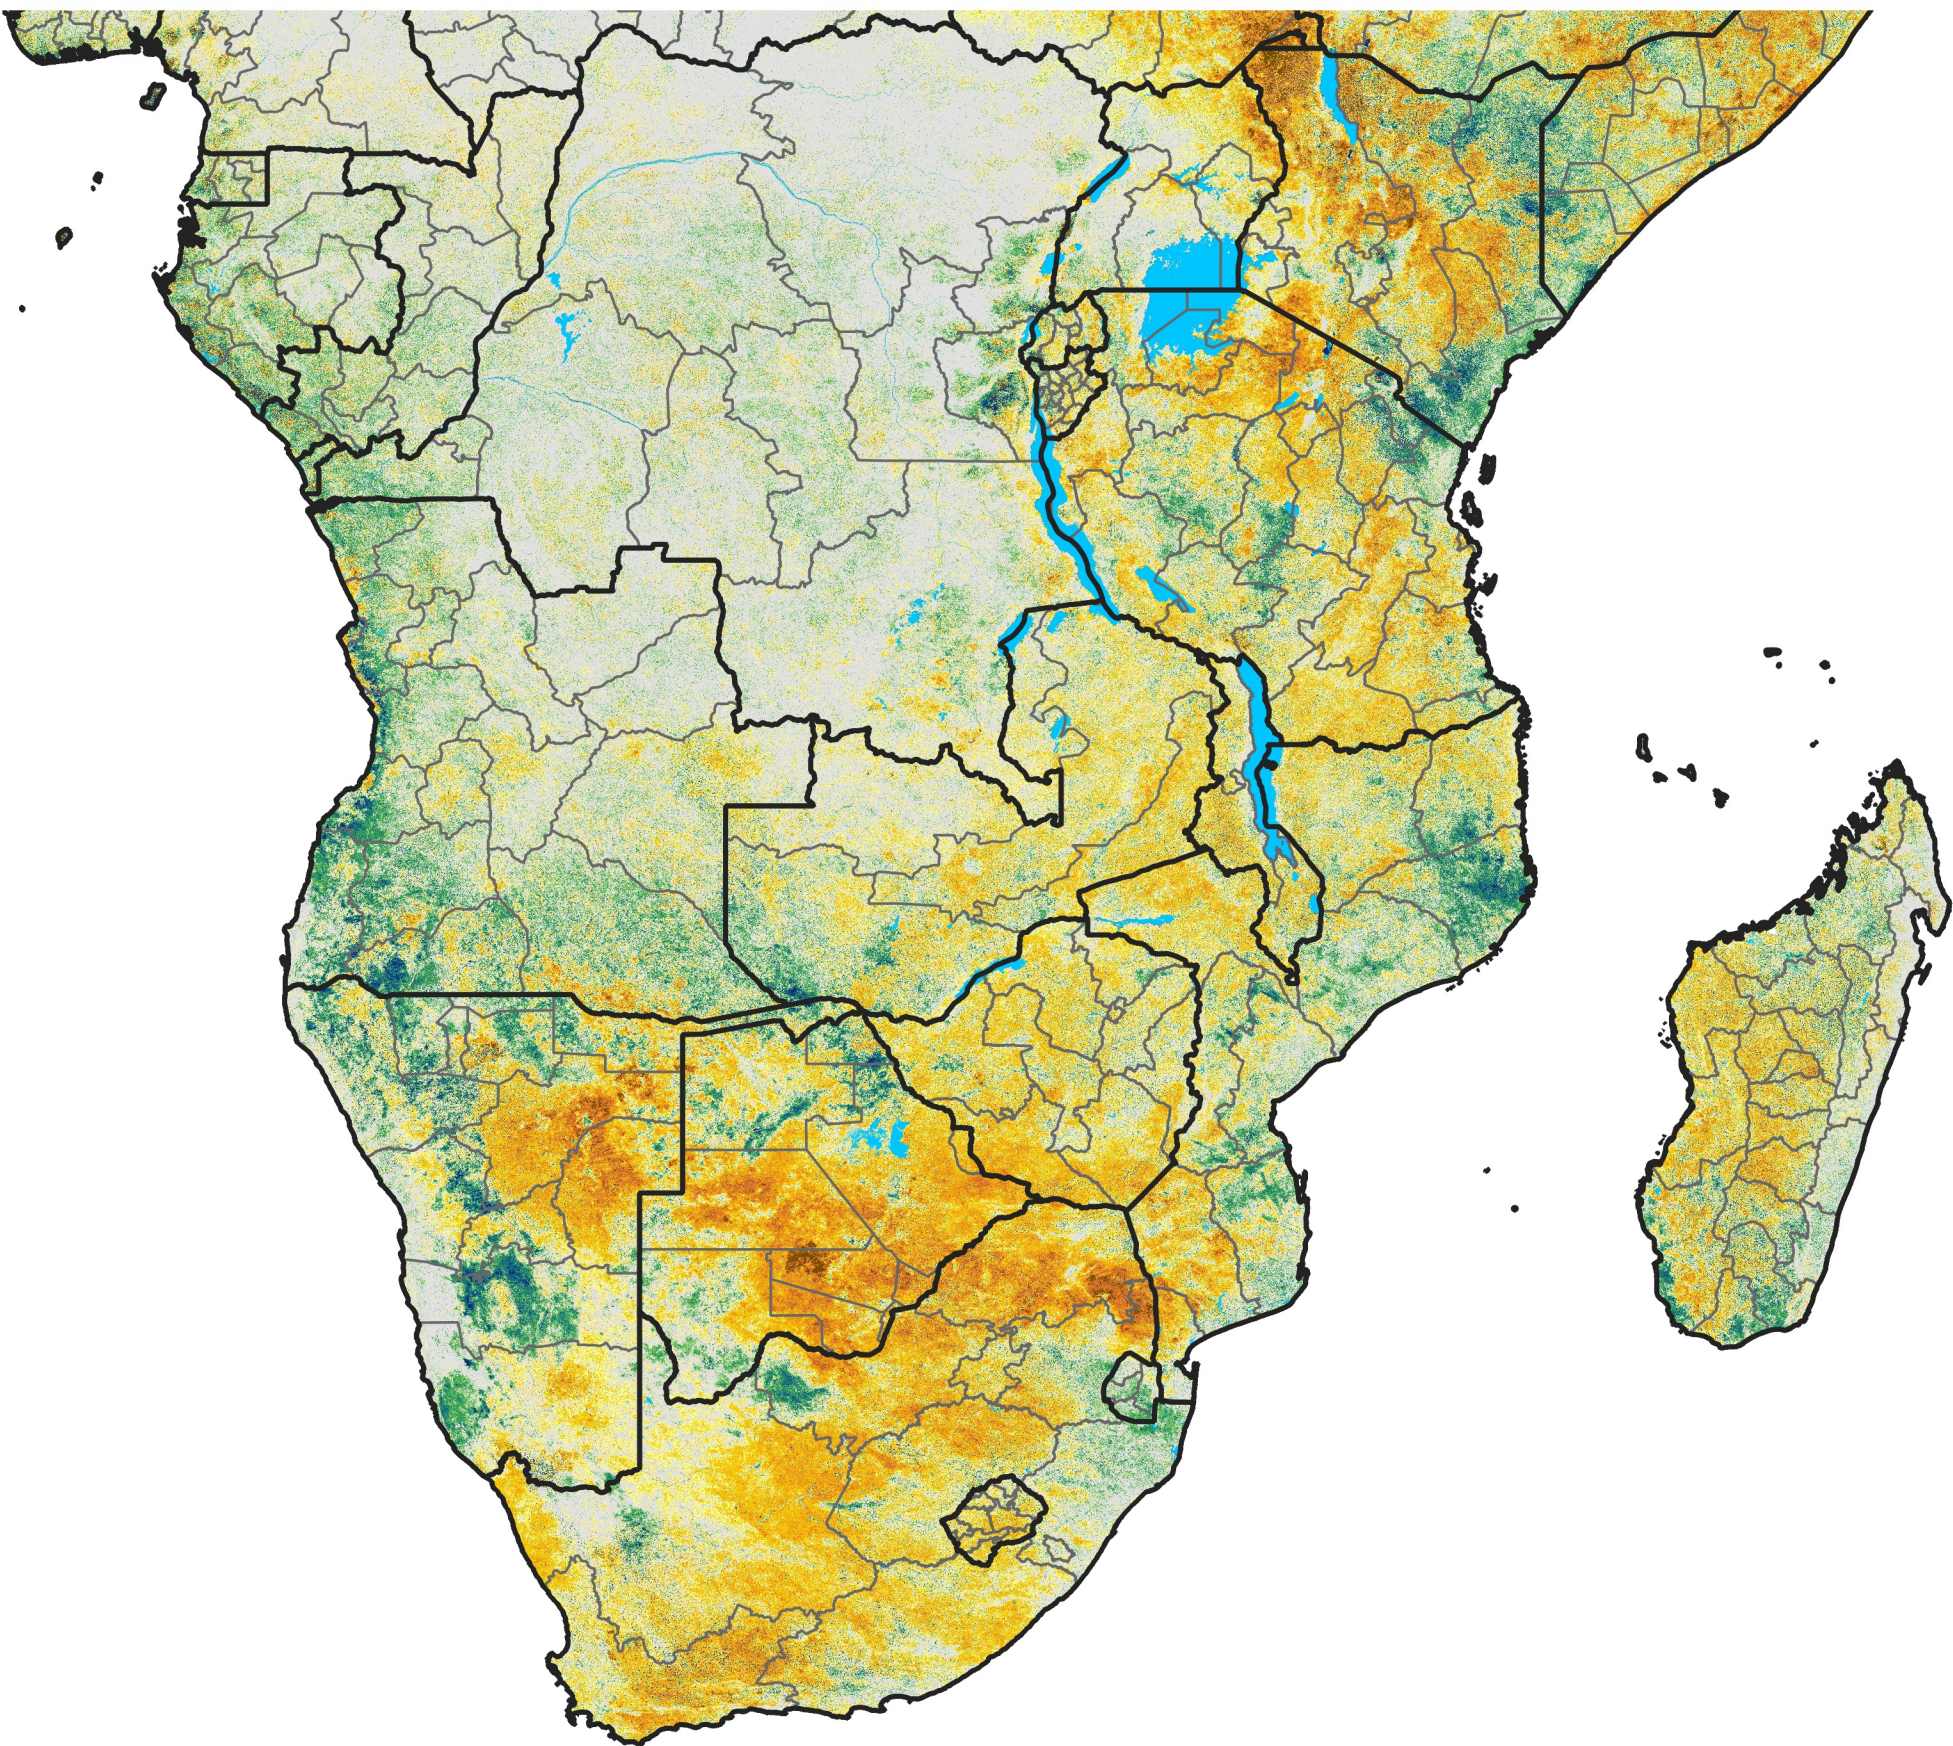

Southern Africa

Percent of Mean NDVI

2018 / Mean (2012 - 2021)
Period 63 / Nov 06 - 15, 2018

Percent of Normal