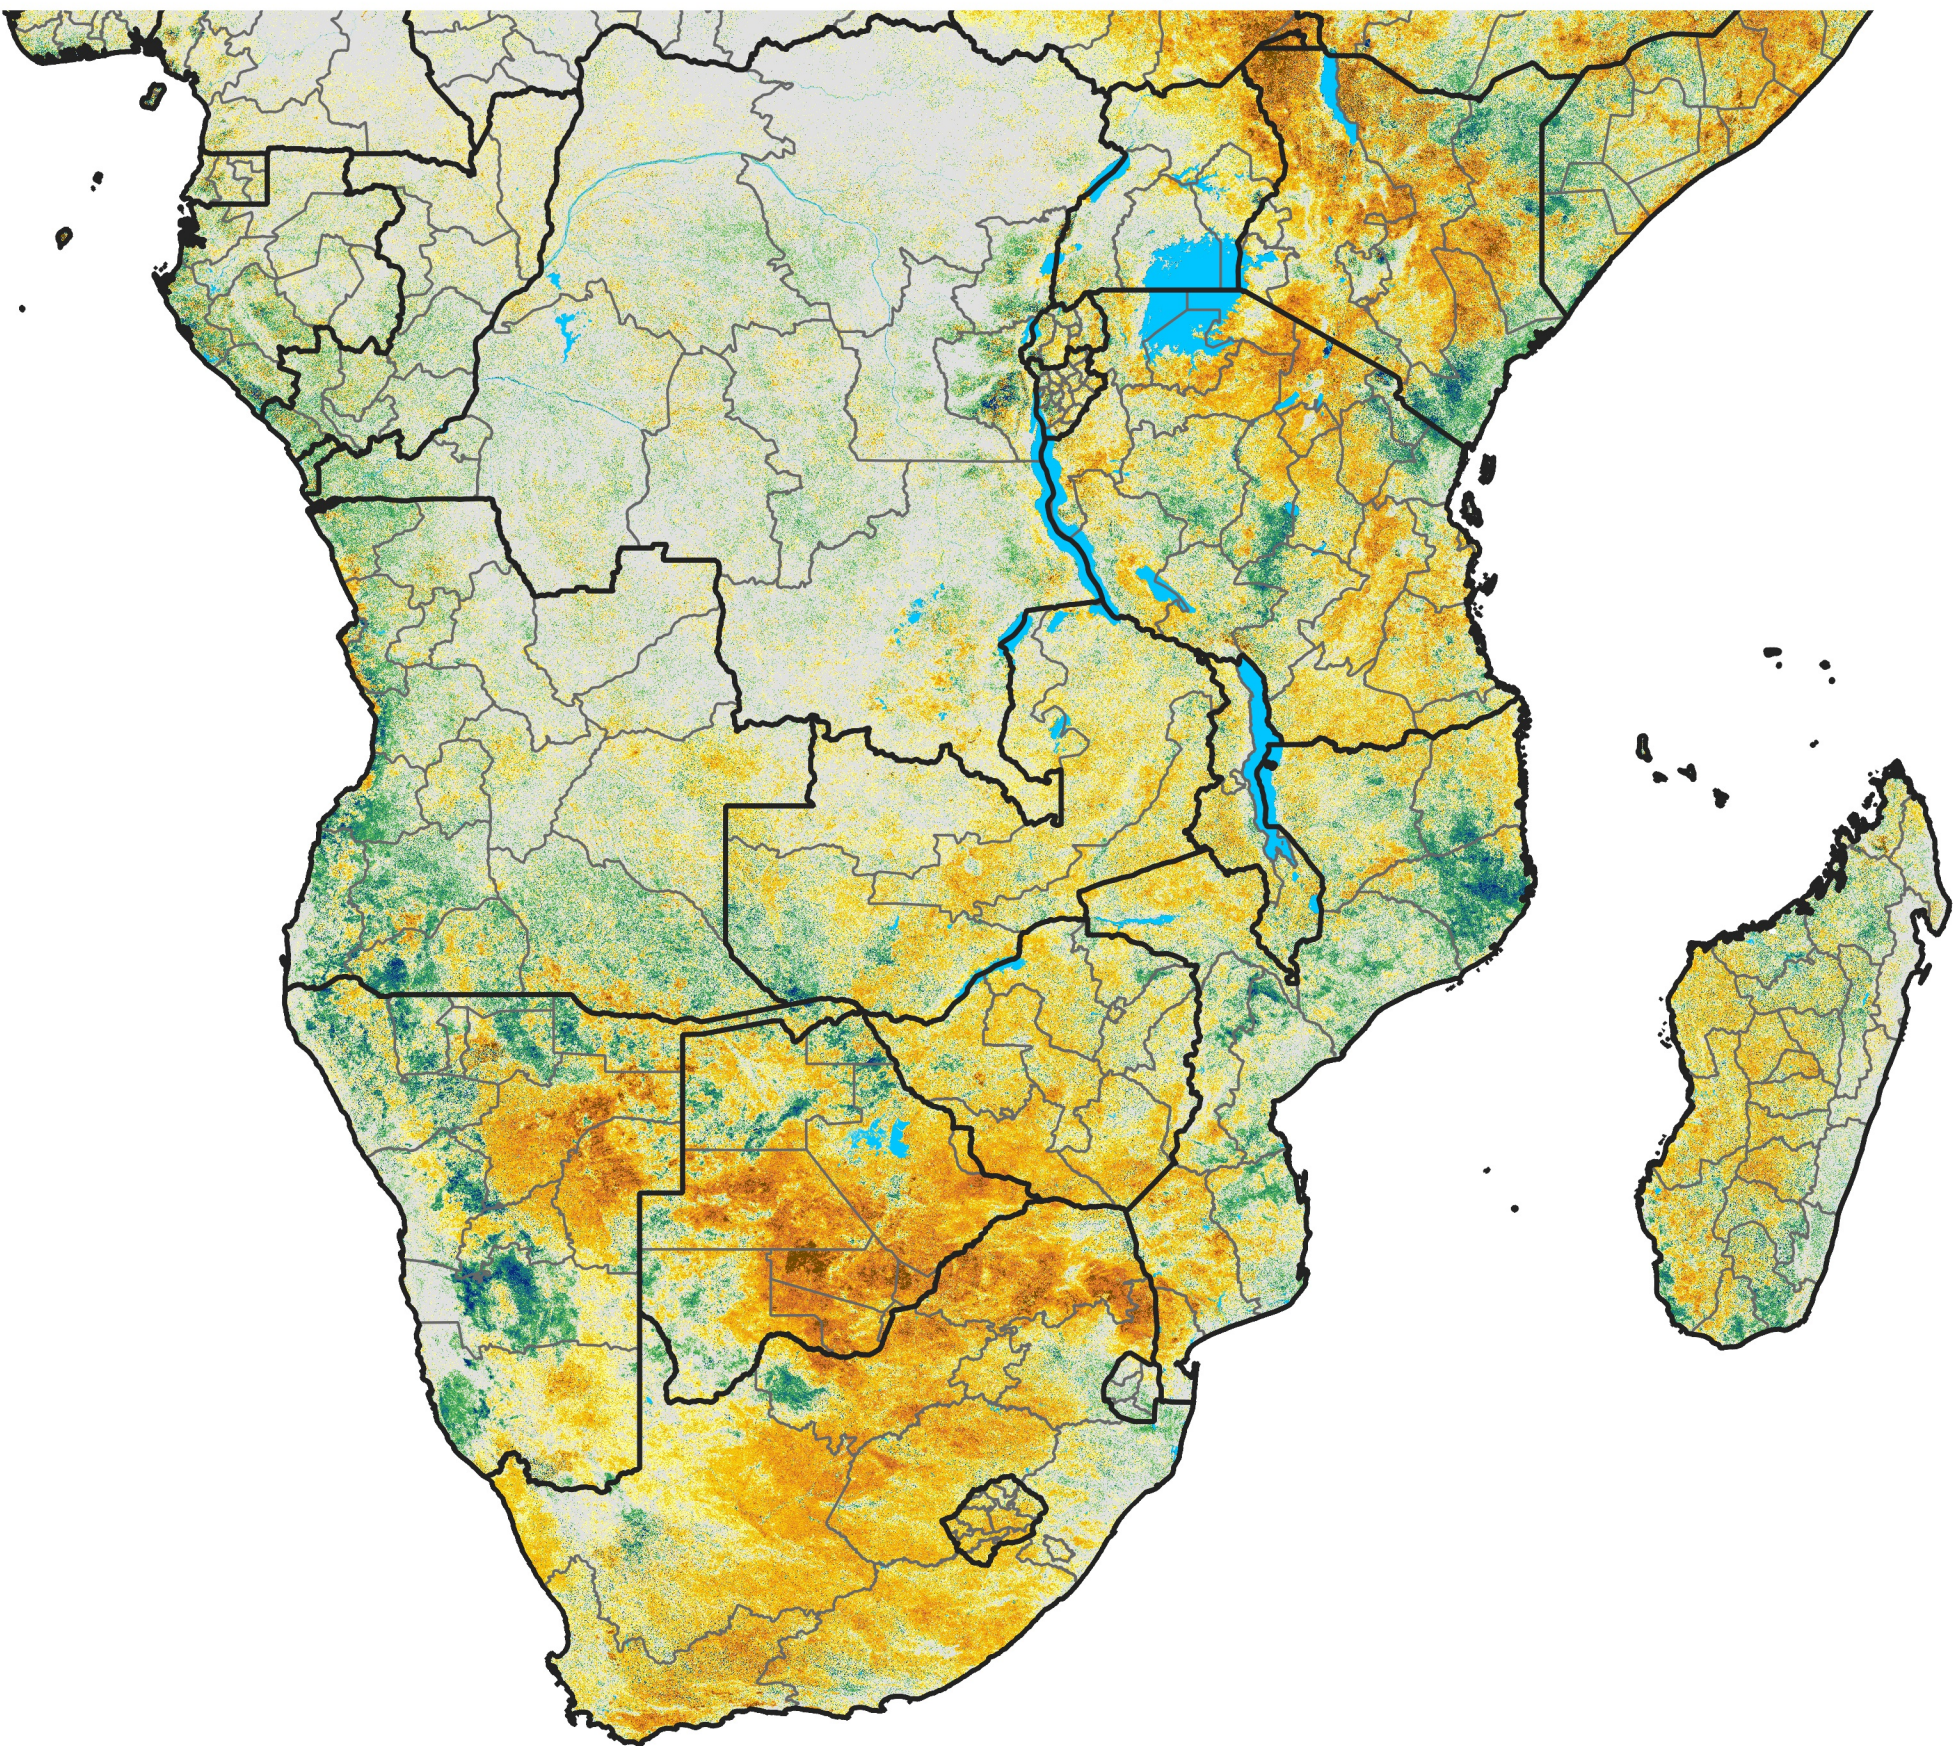

Southern Africa

Percent of Mean NDVI

2018 / Mean (2012 - 2021)
Period 65 / Nov 16 - 25, 2018

Percent of Normal