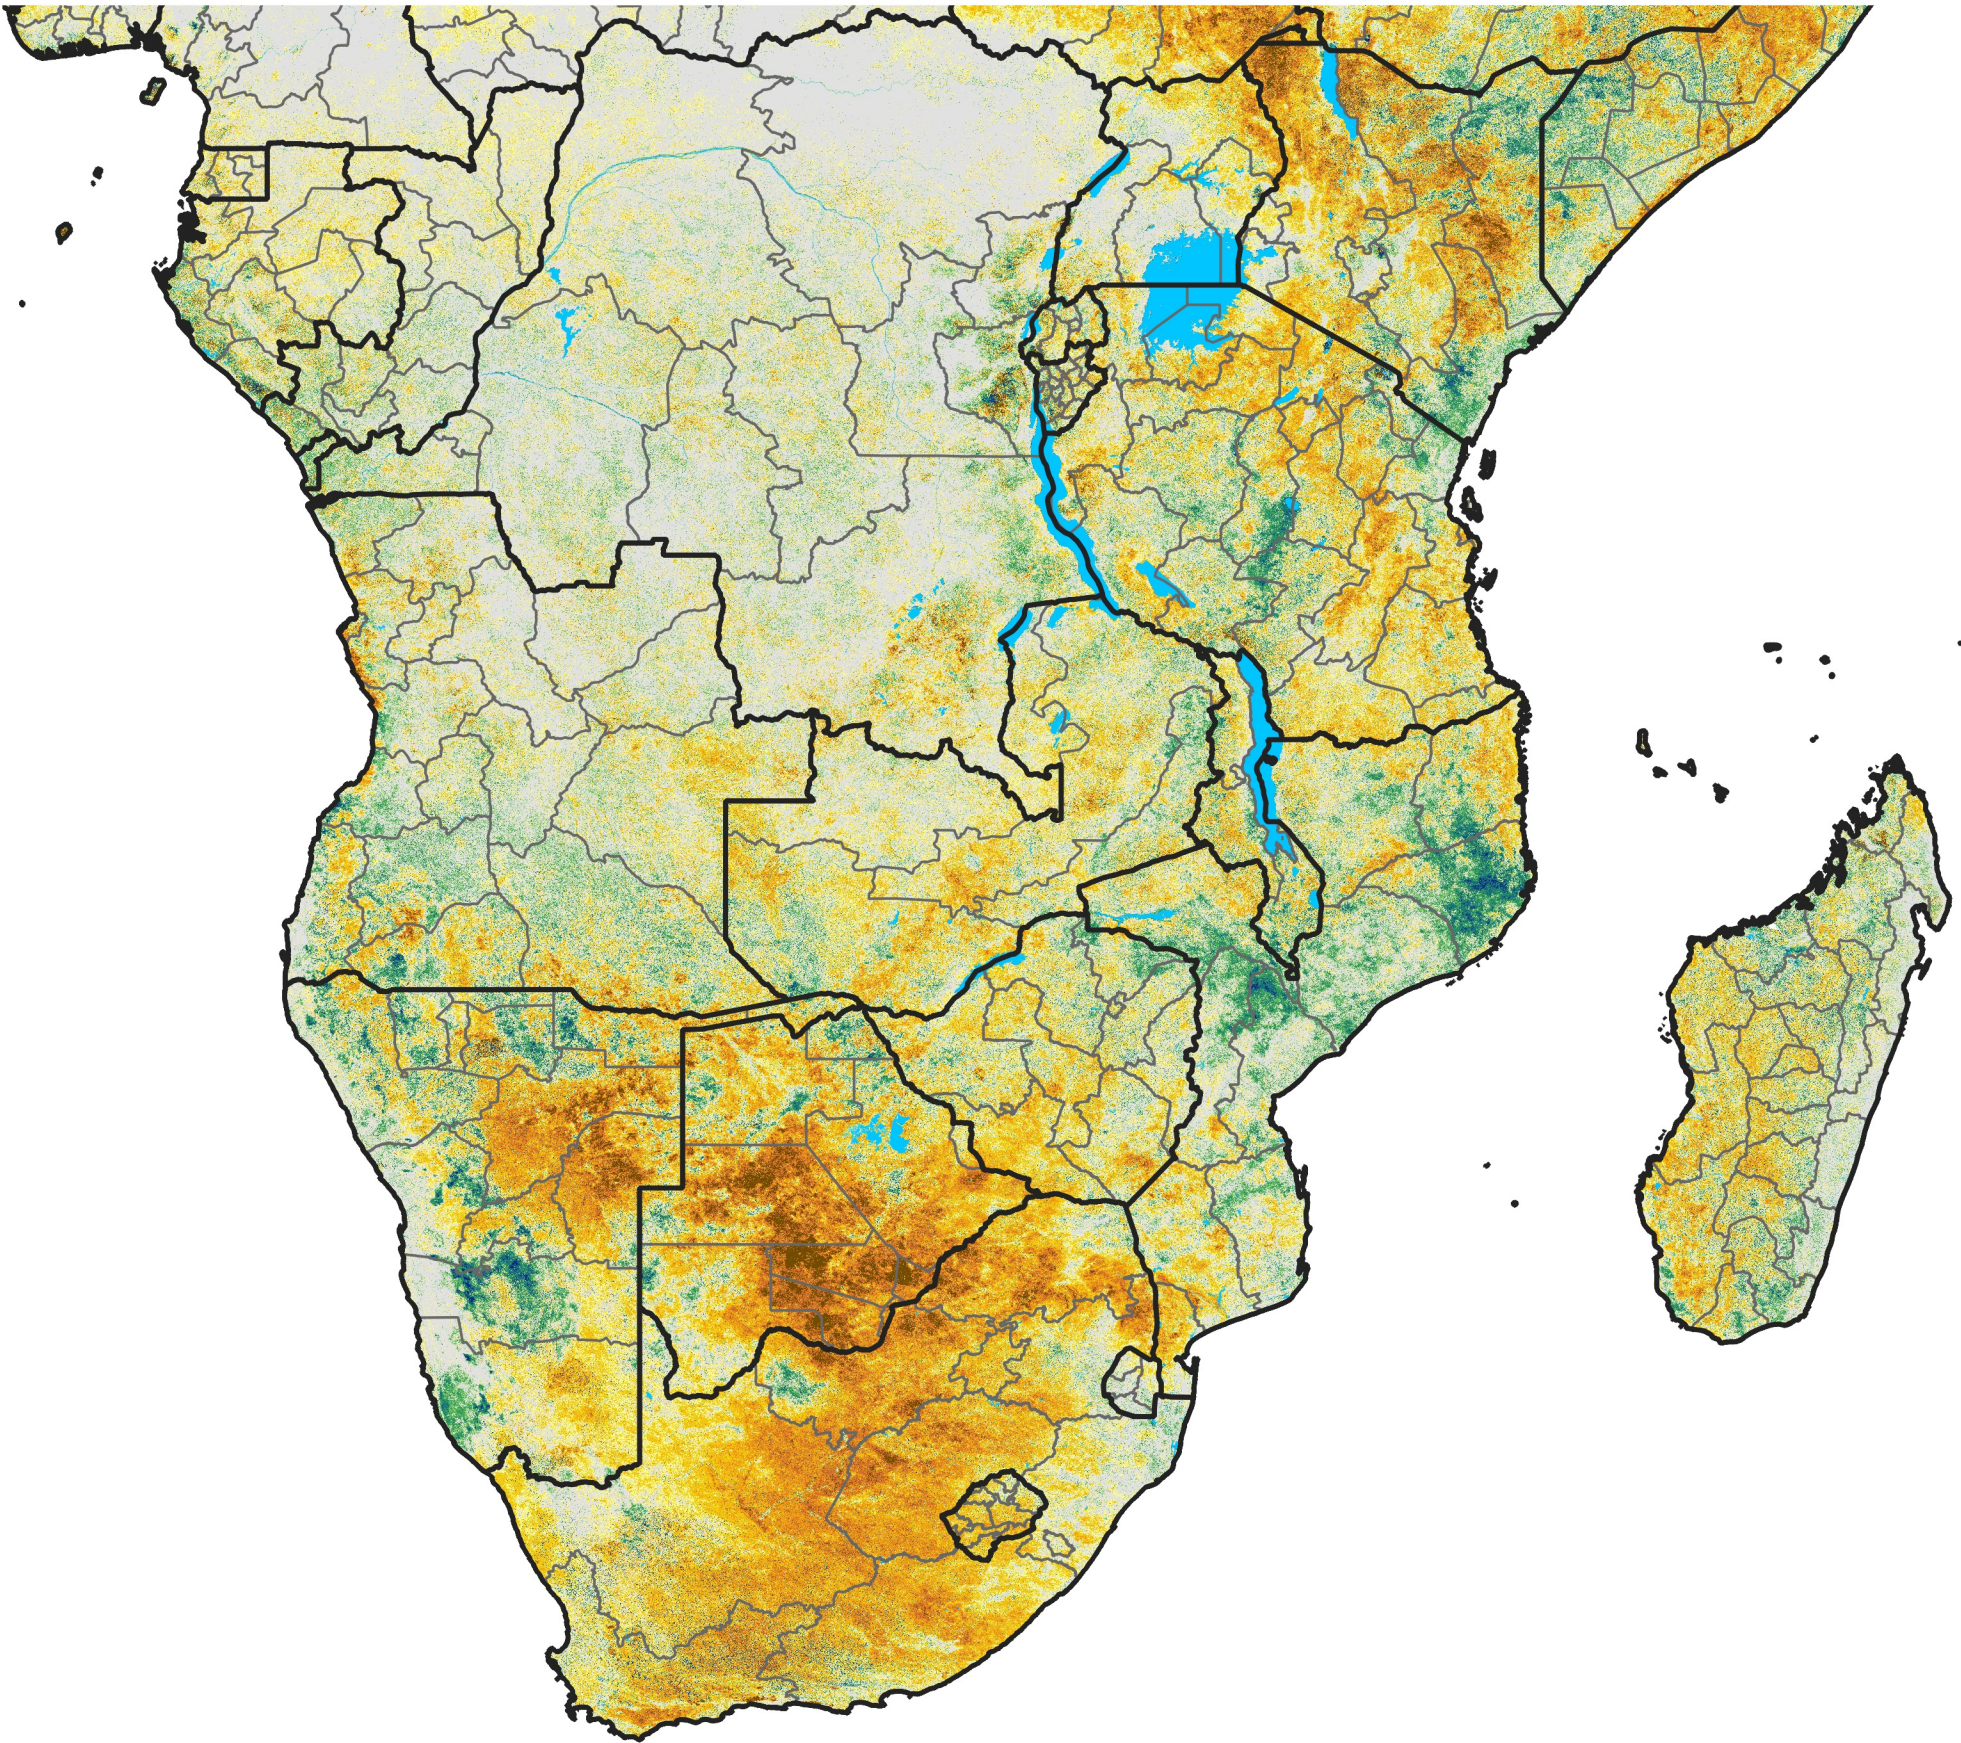

Southern Africa

Percent of Mean NDVI

2018 / Mean (2012 - 2021)
Period 68 / Dec 01 - 10, 2018

Percent of Normal