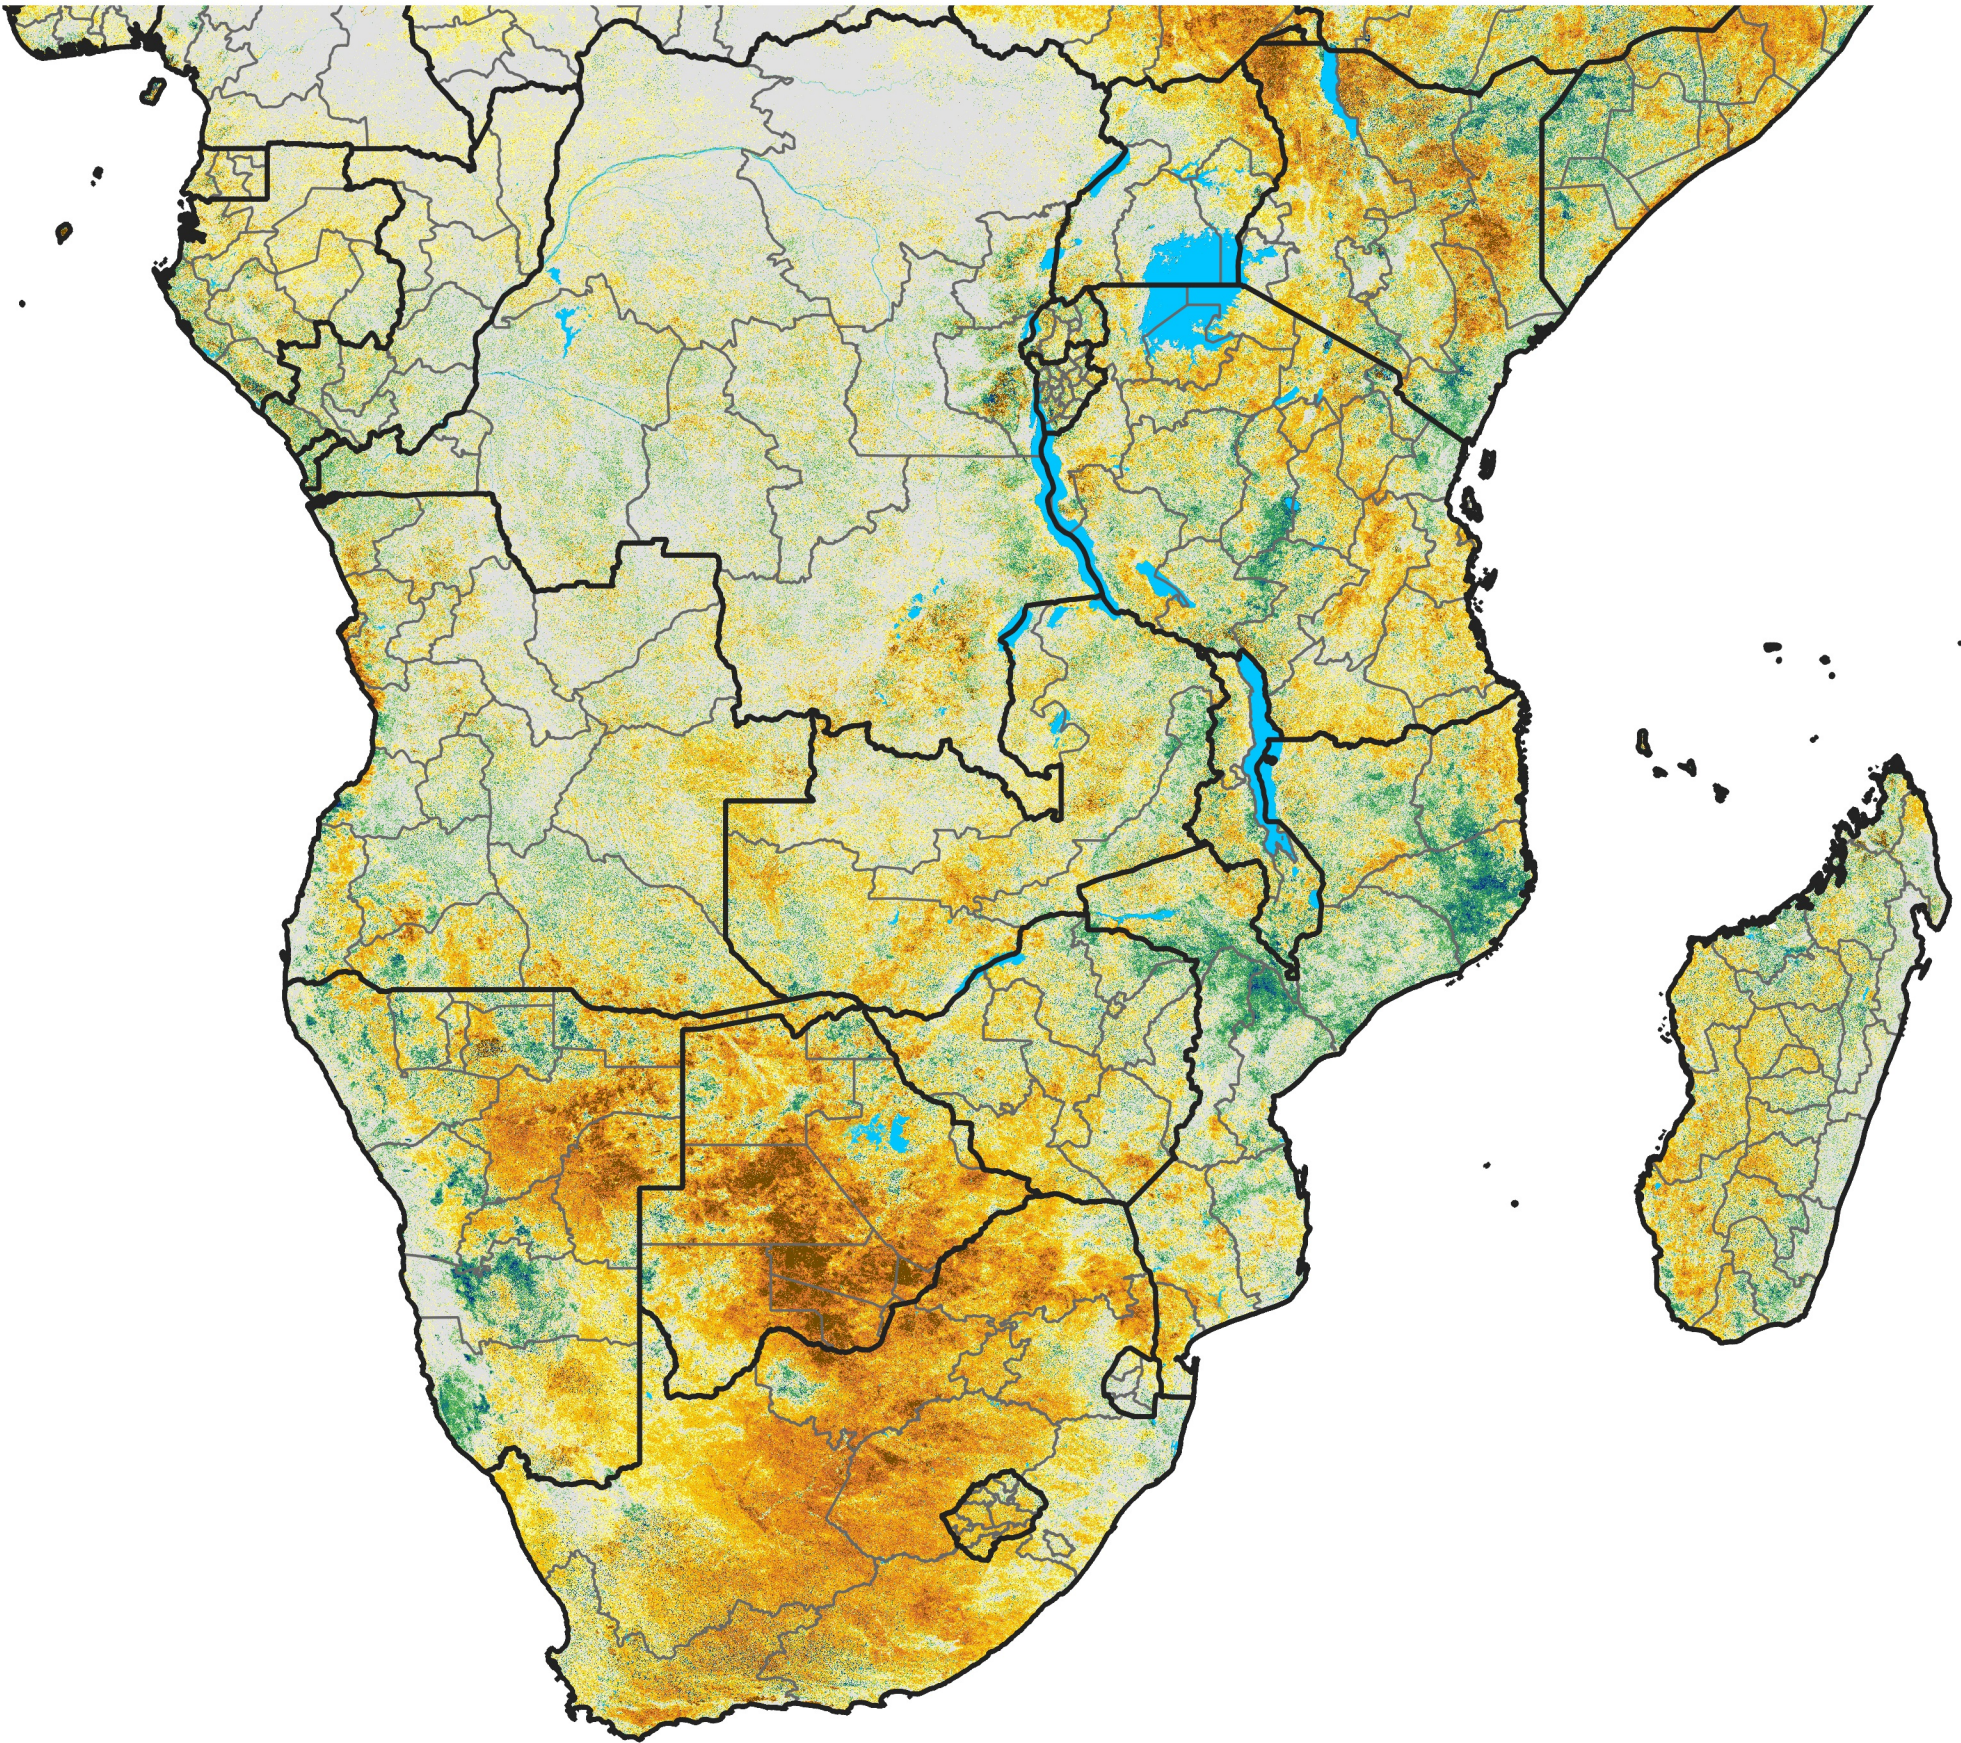

Southern Africa

Percent of Mean NDVI

2018 / Mean (2012 - 2021)
Period 69 / Dec 06 - 15, 2018

Percent of Normal