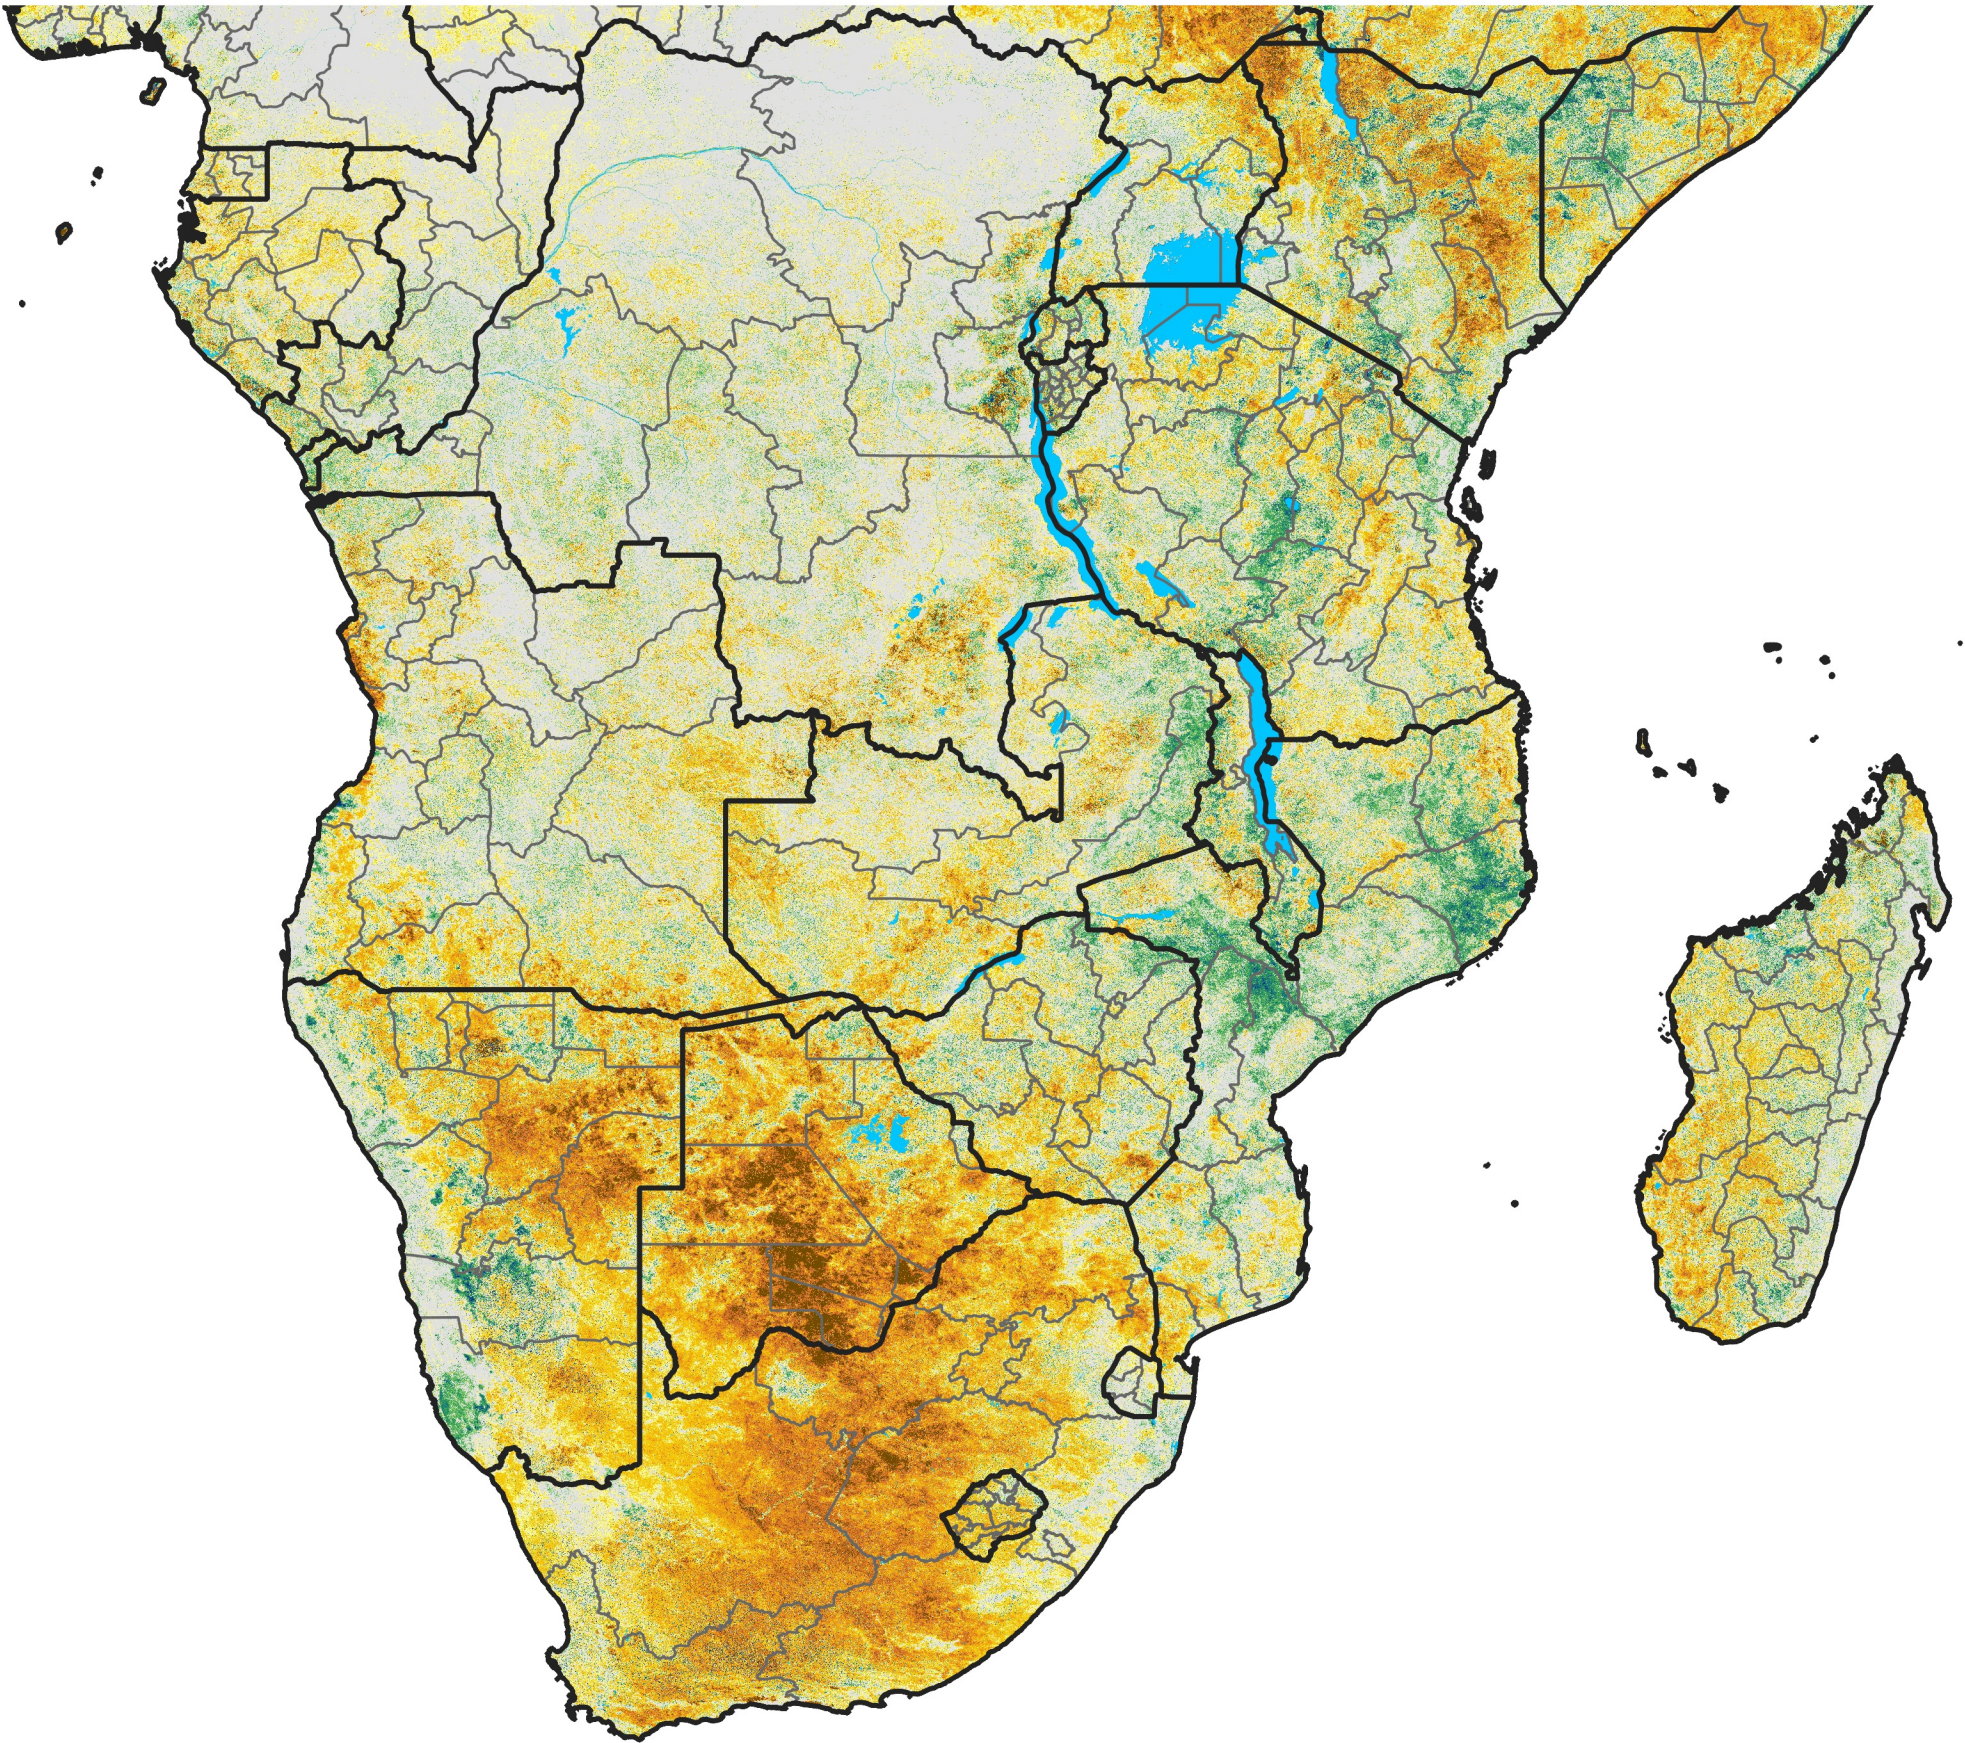

Southern Africa
Percent of Mean NDVI
2018 / Mean (2012 - 2021)
Period 71 / Dec 16 - 25, 2018

Percent of Normal