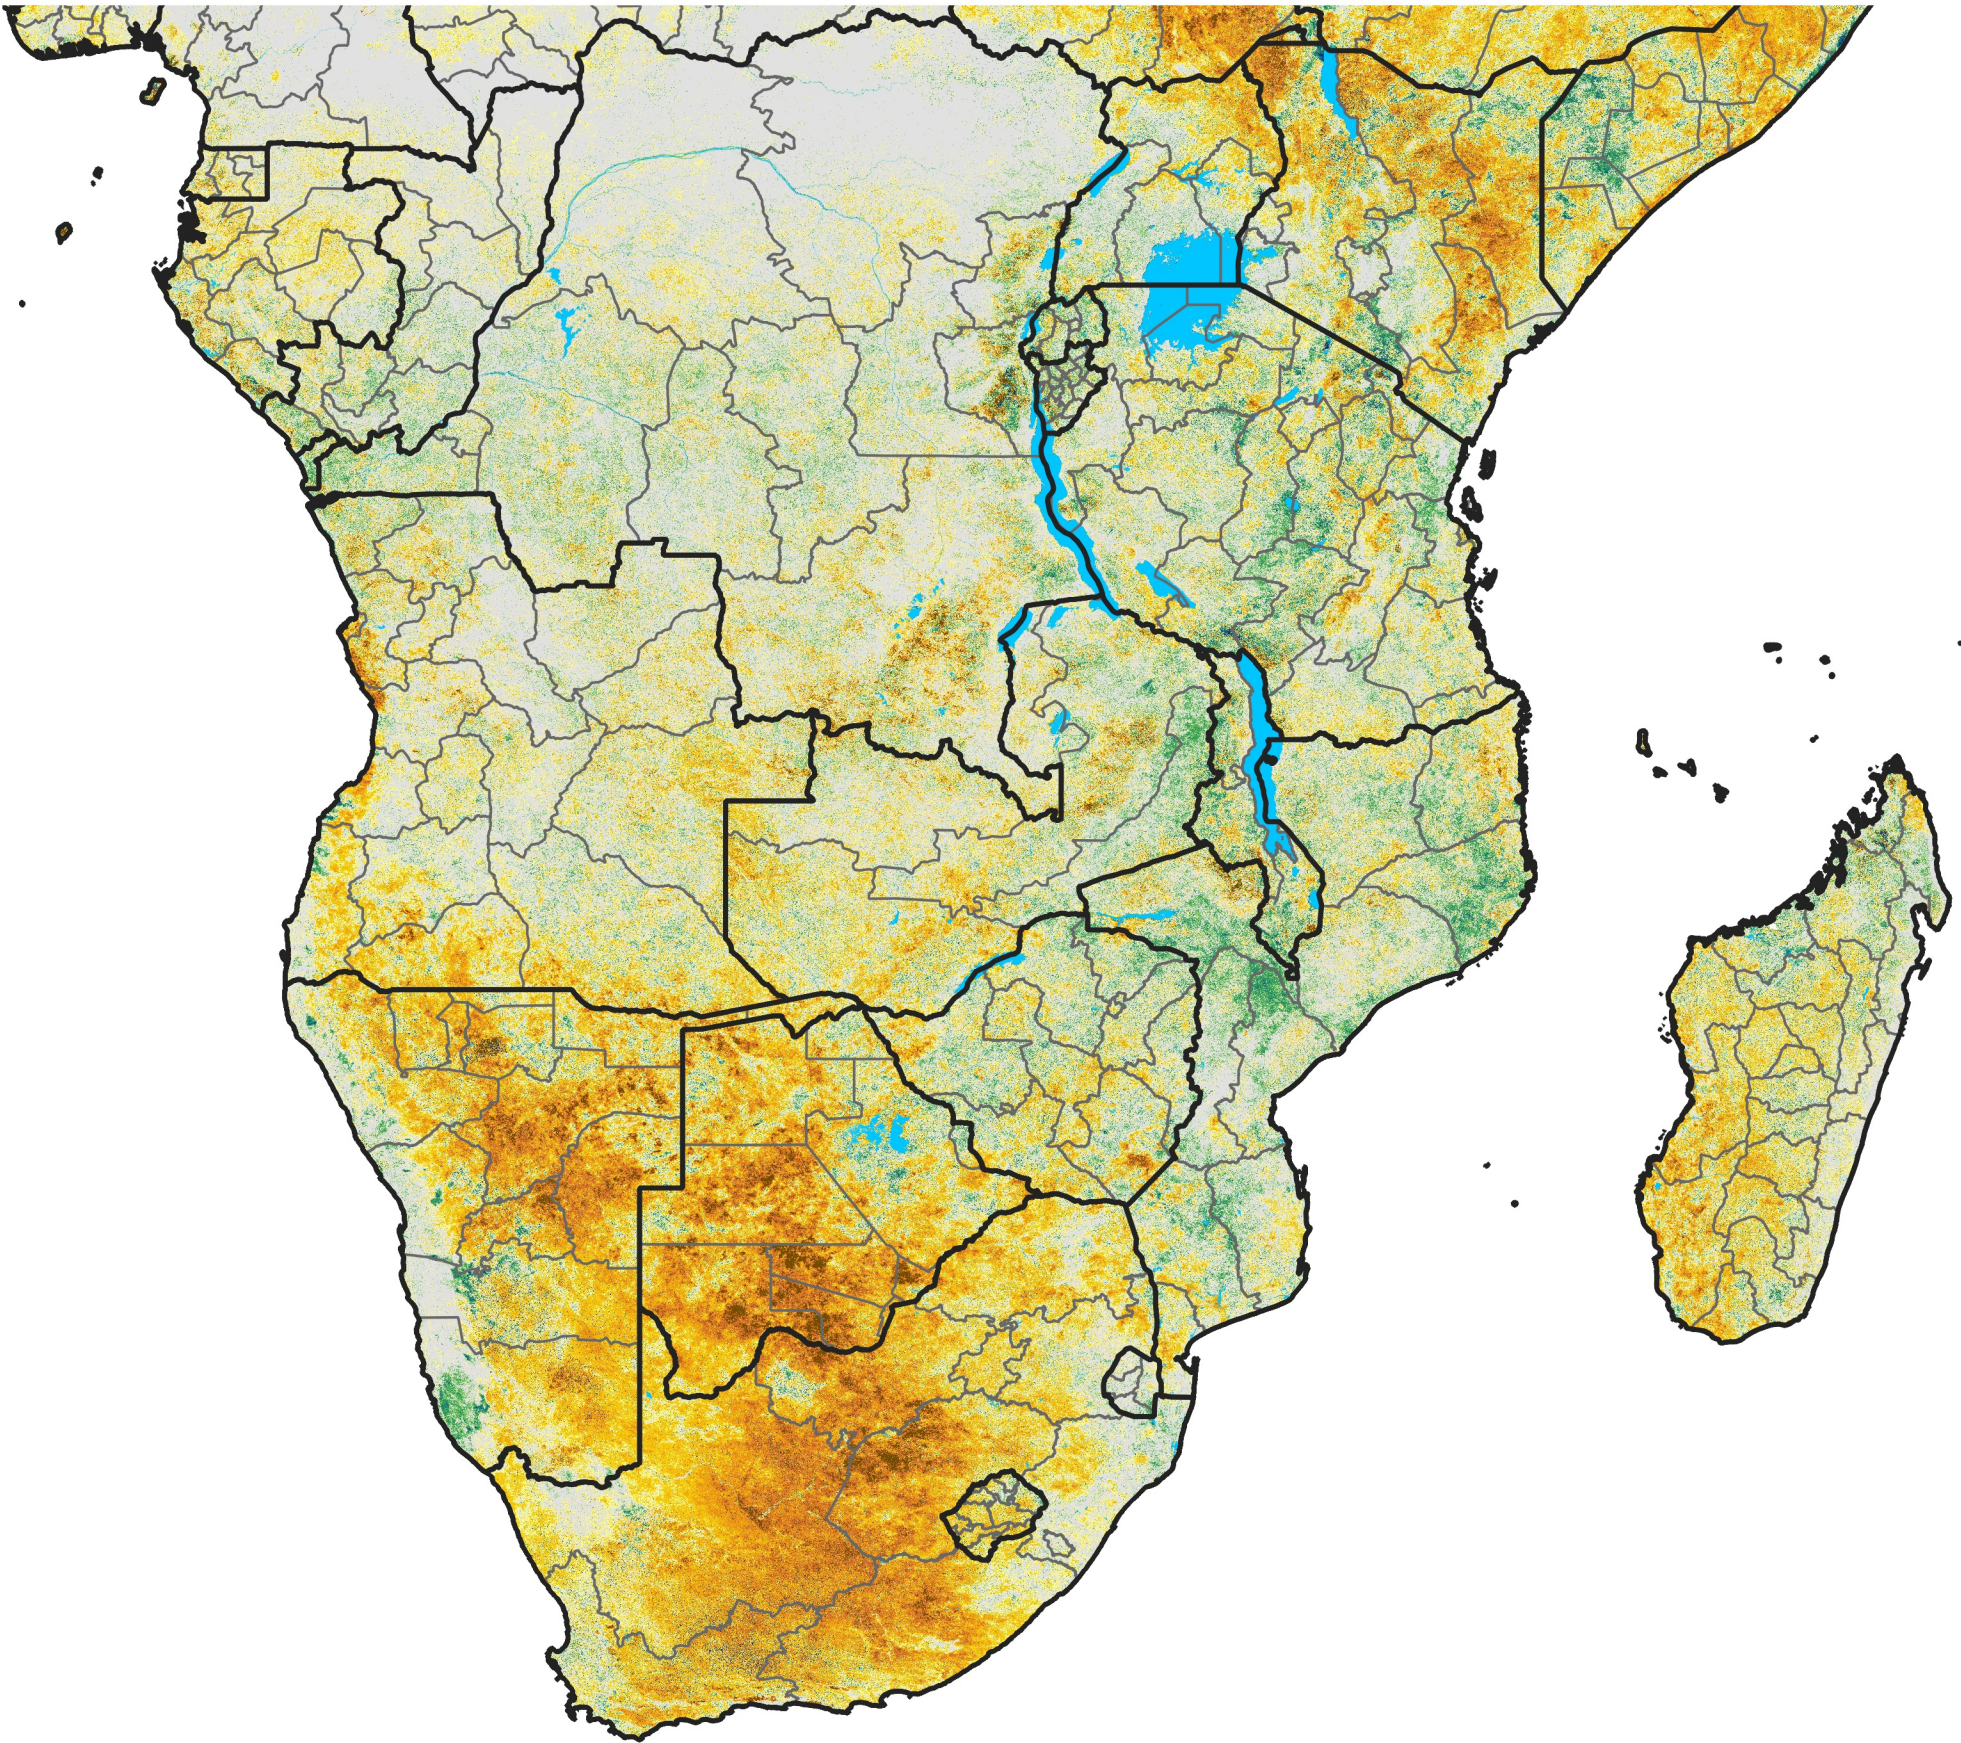

Southern Africa

Percent of Mean NDVI

2019 / Mean (2012 - 2021)

Period 01 / Dec 26, 2018 - Jan 05, 2019

Percent of Normal