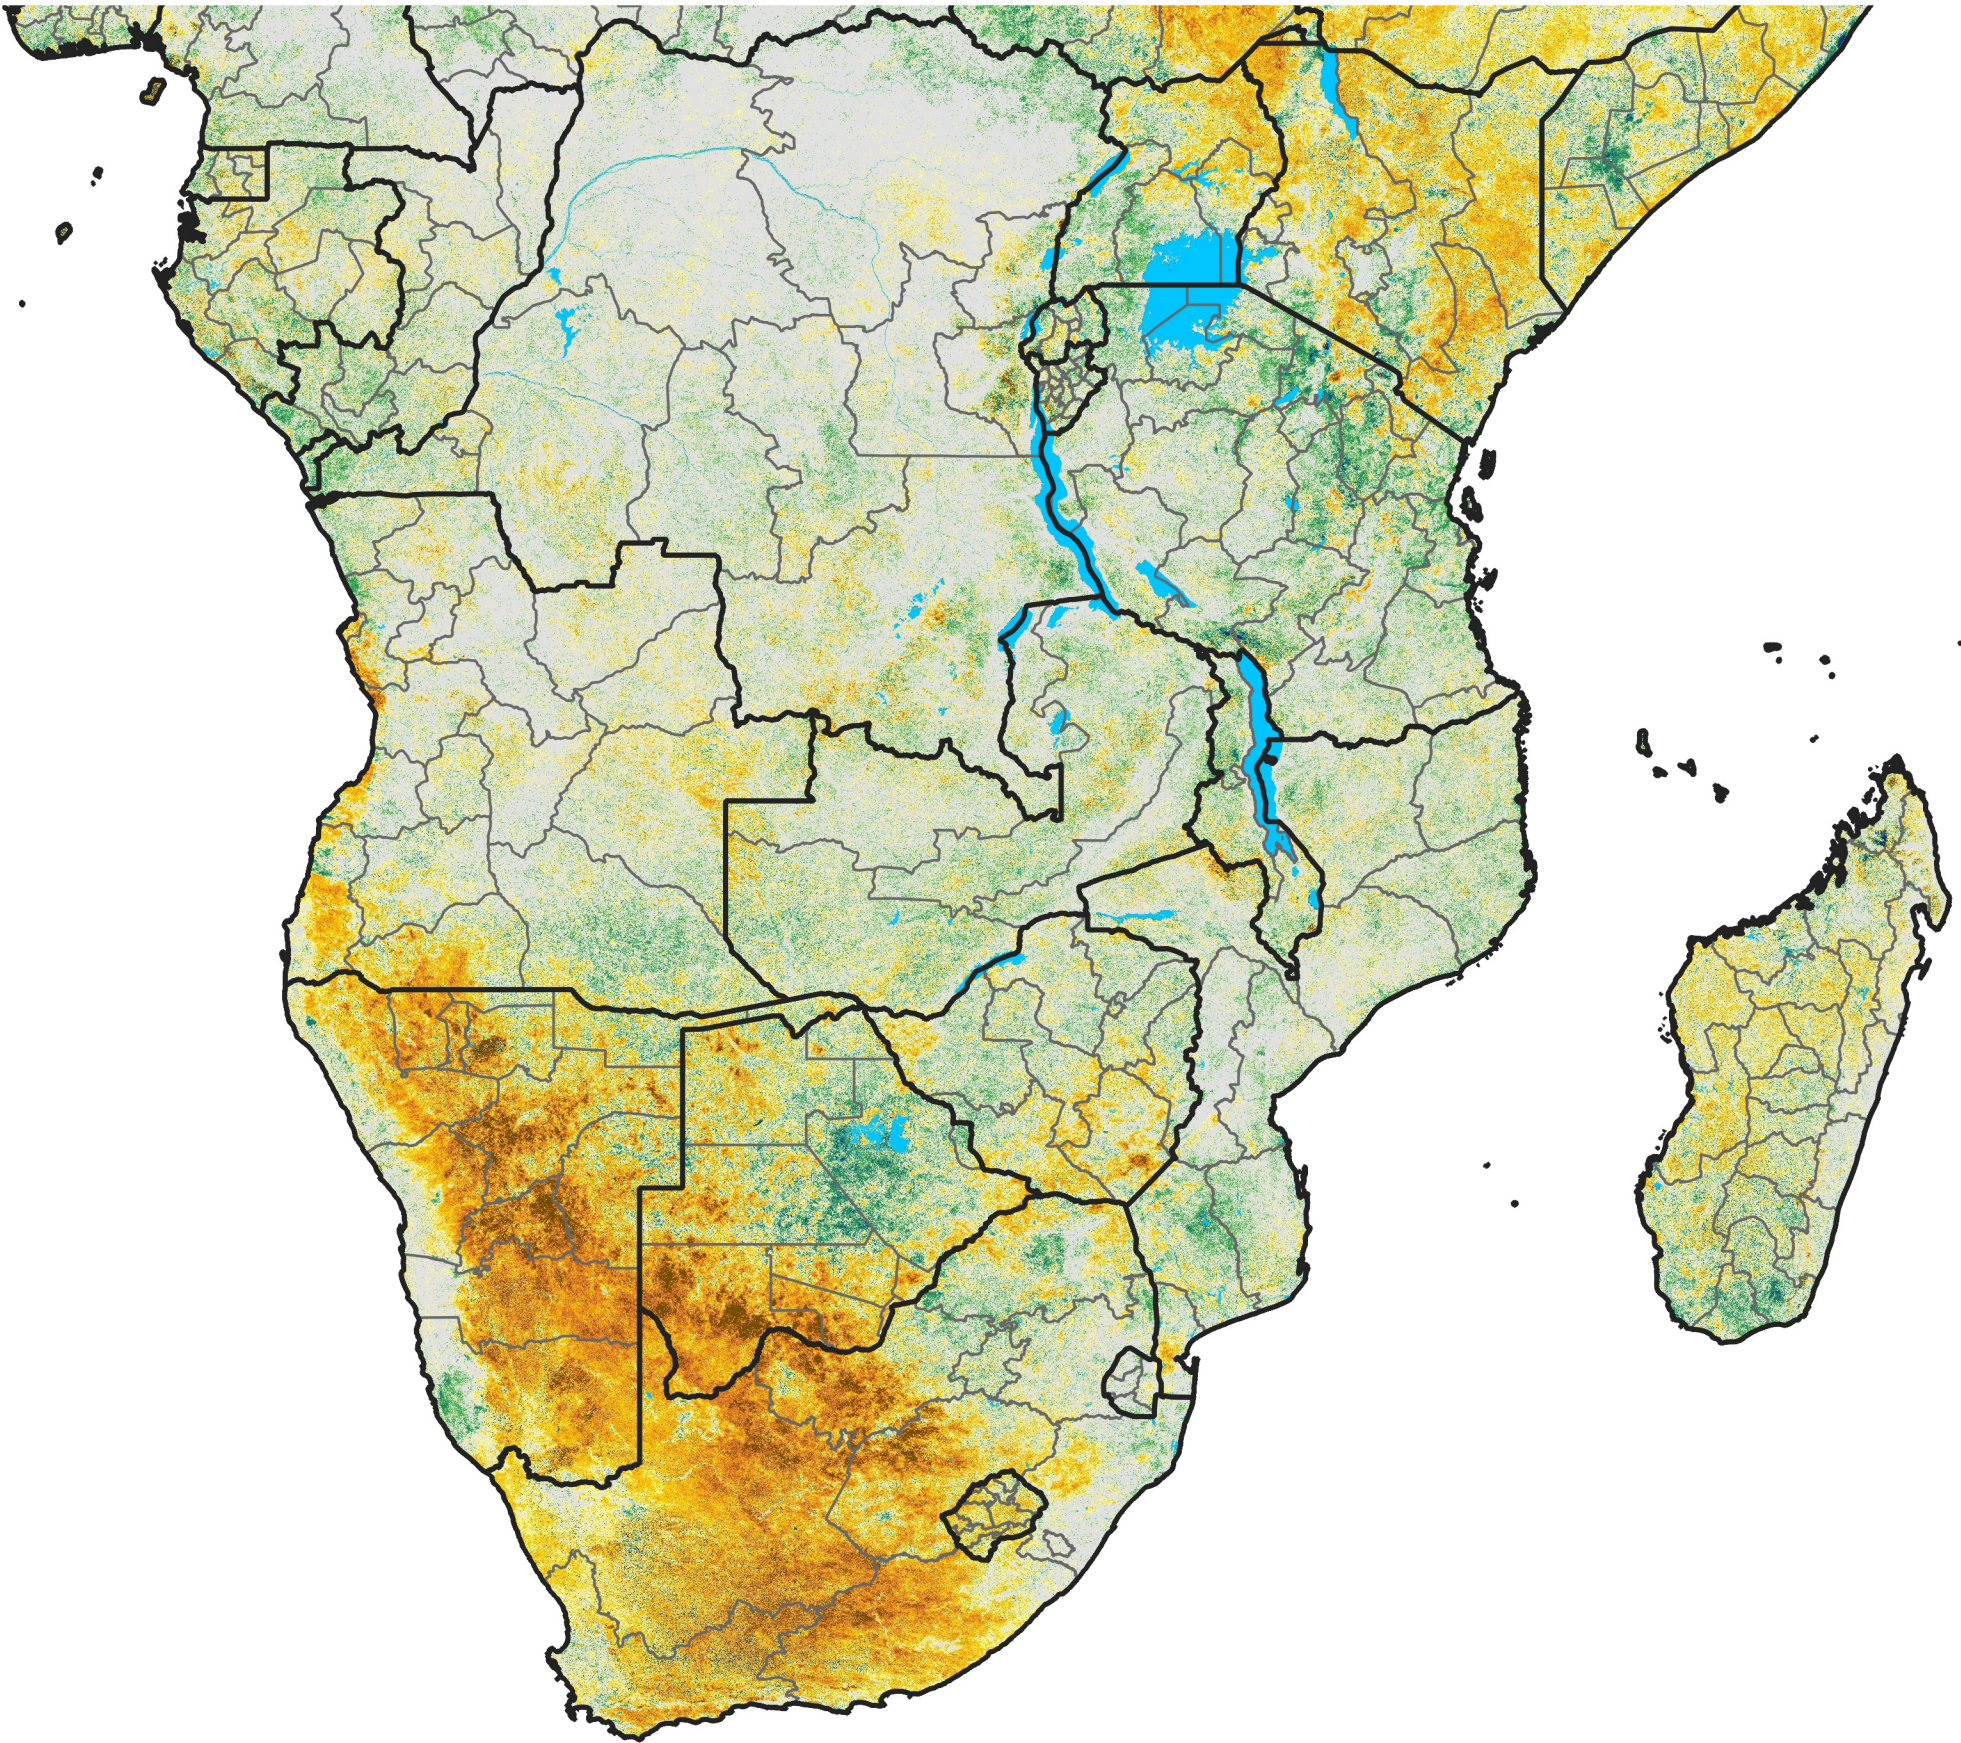

Southern Africa

Percent of Mean NDVI

2019 / Mean (2012 - 2021)
Period 07 / Jan 26 - Feb 05, 2019

Percent of Normal