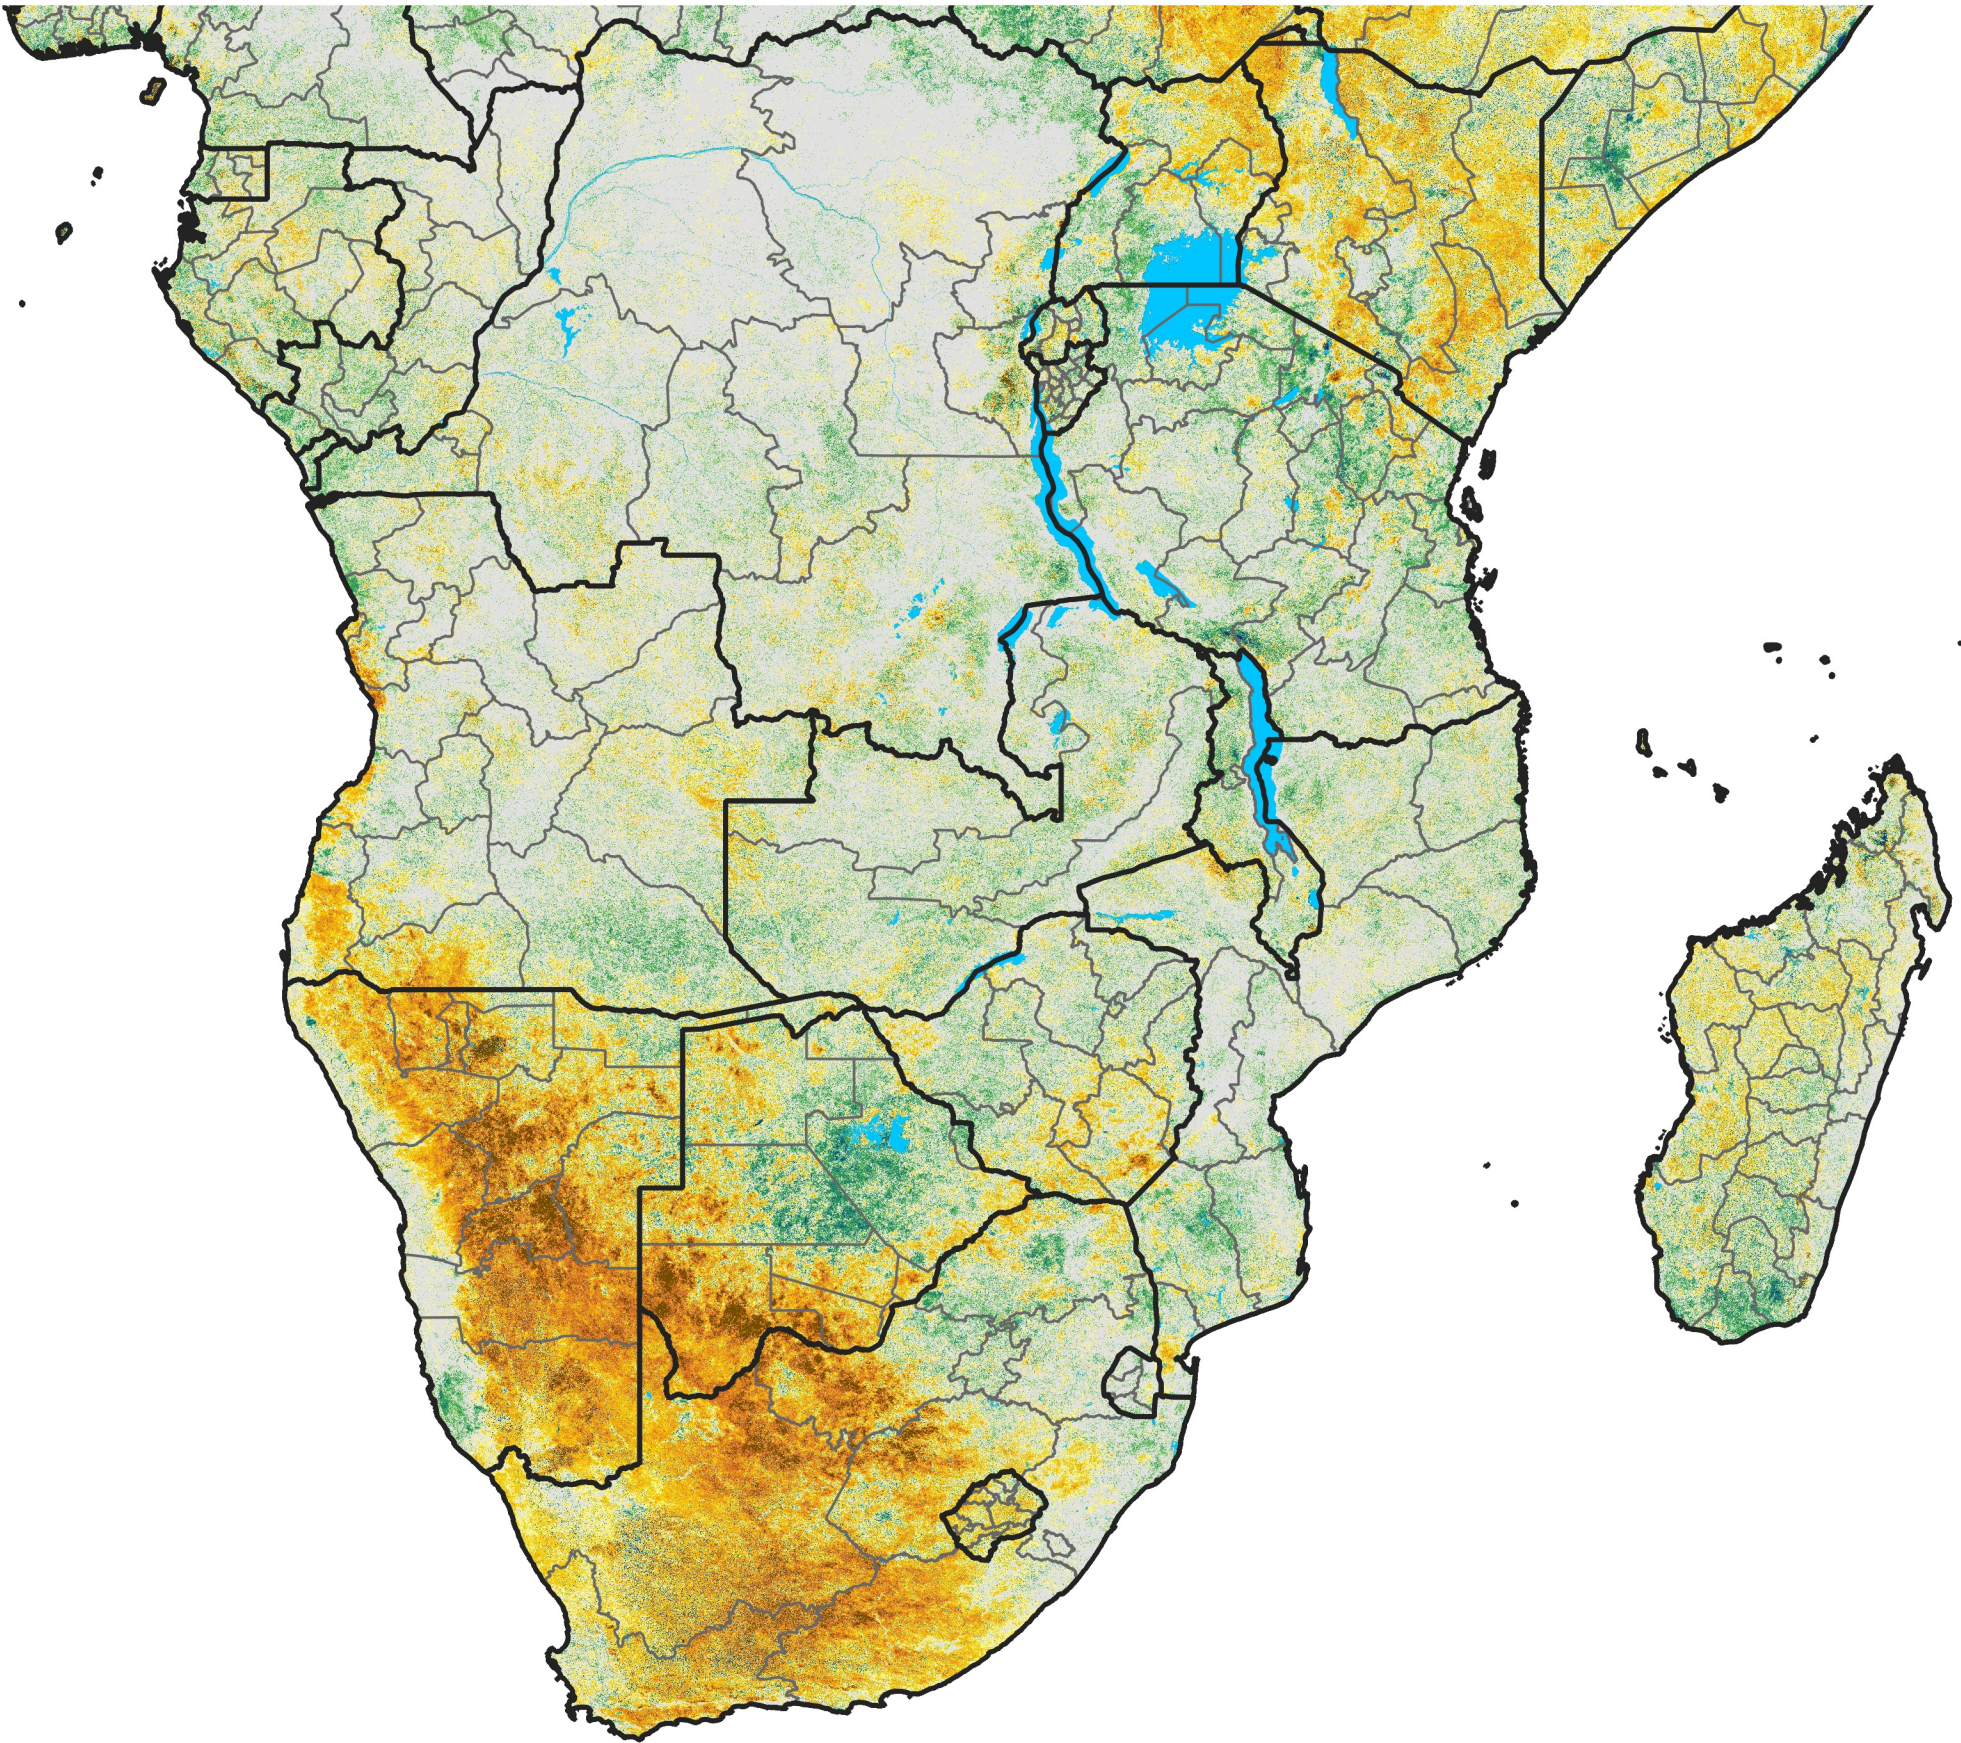

Southern Africa

Percent of Mean NDVI

2019 / Mean (2012 - 2021)
Period 08 / Feb 01 - 10, 2019

Percent of Normal