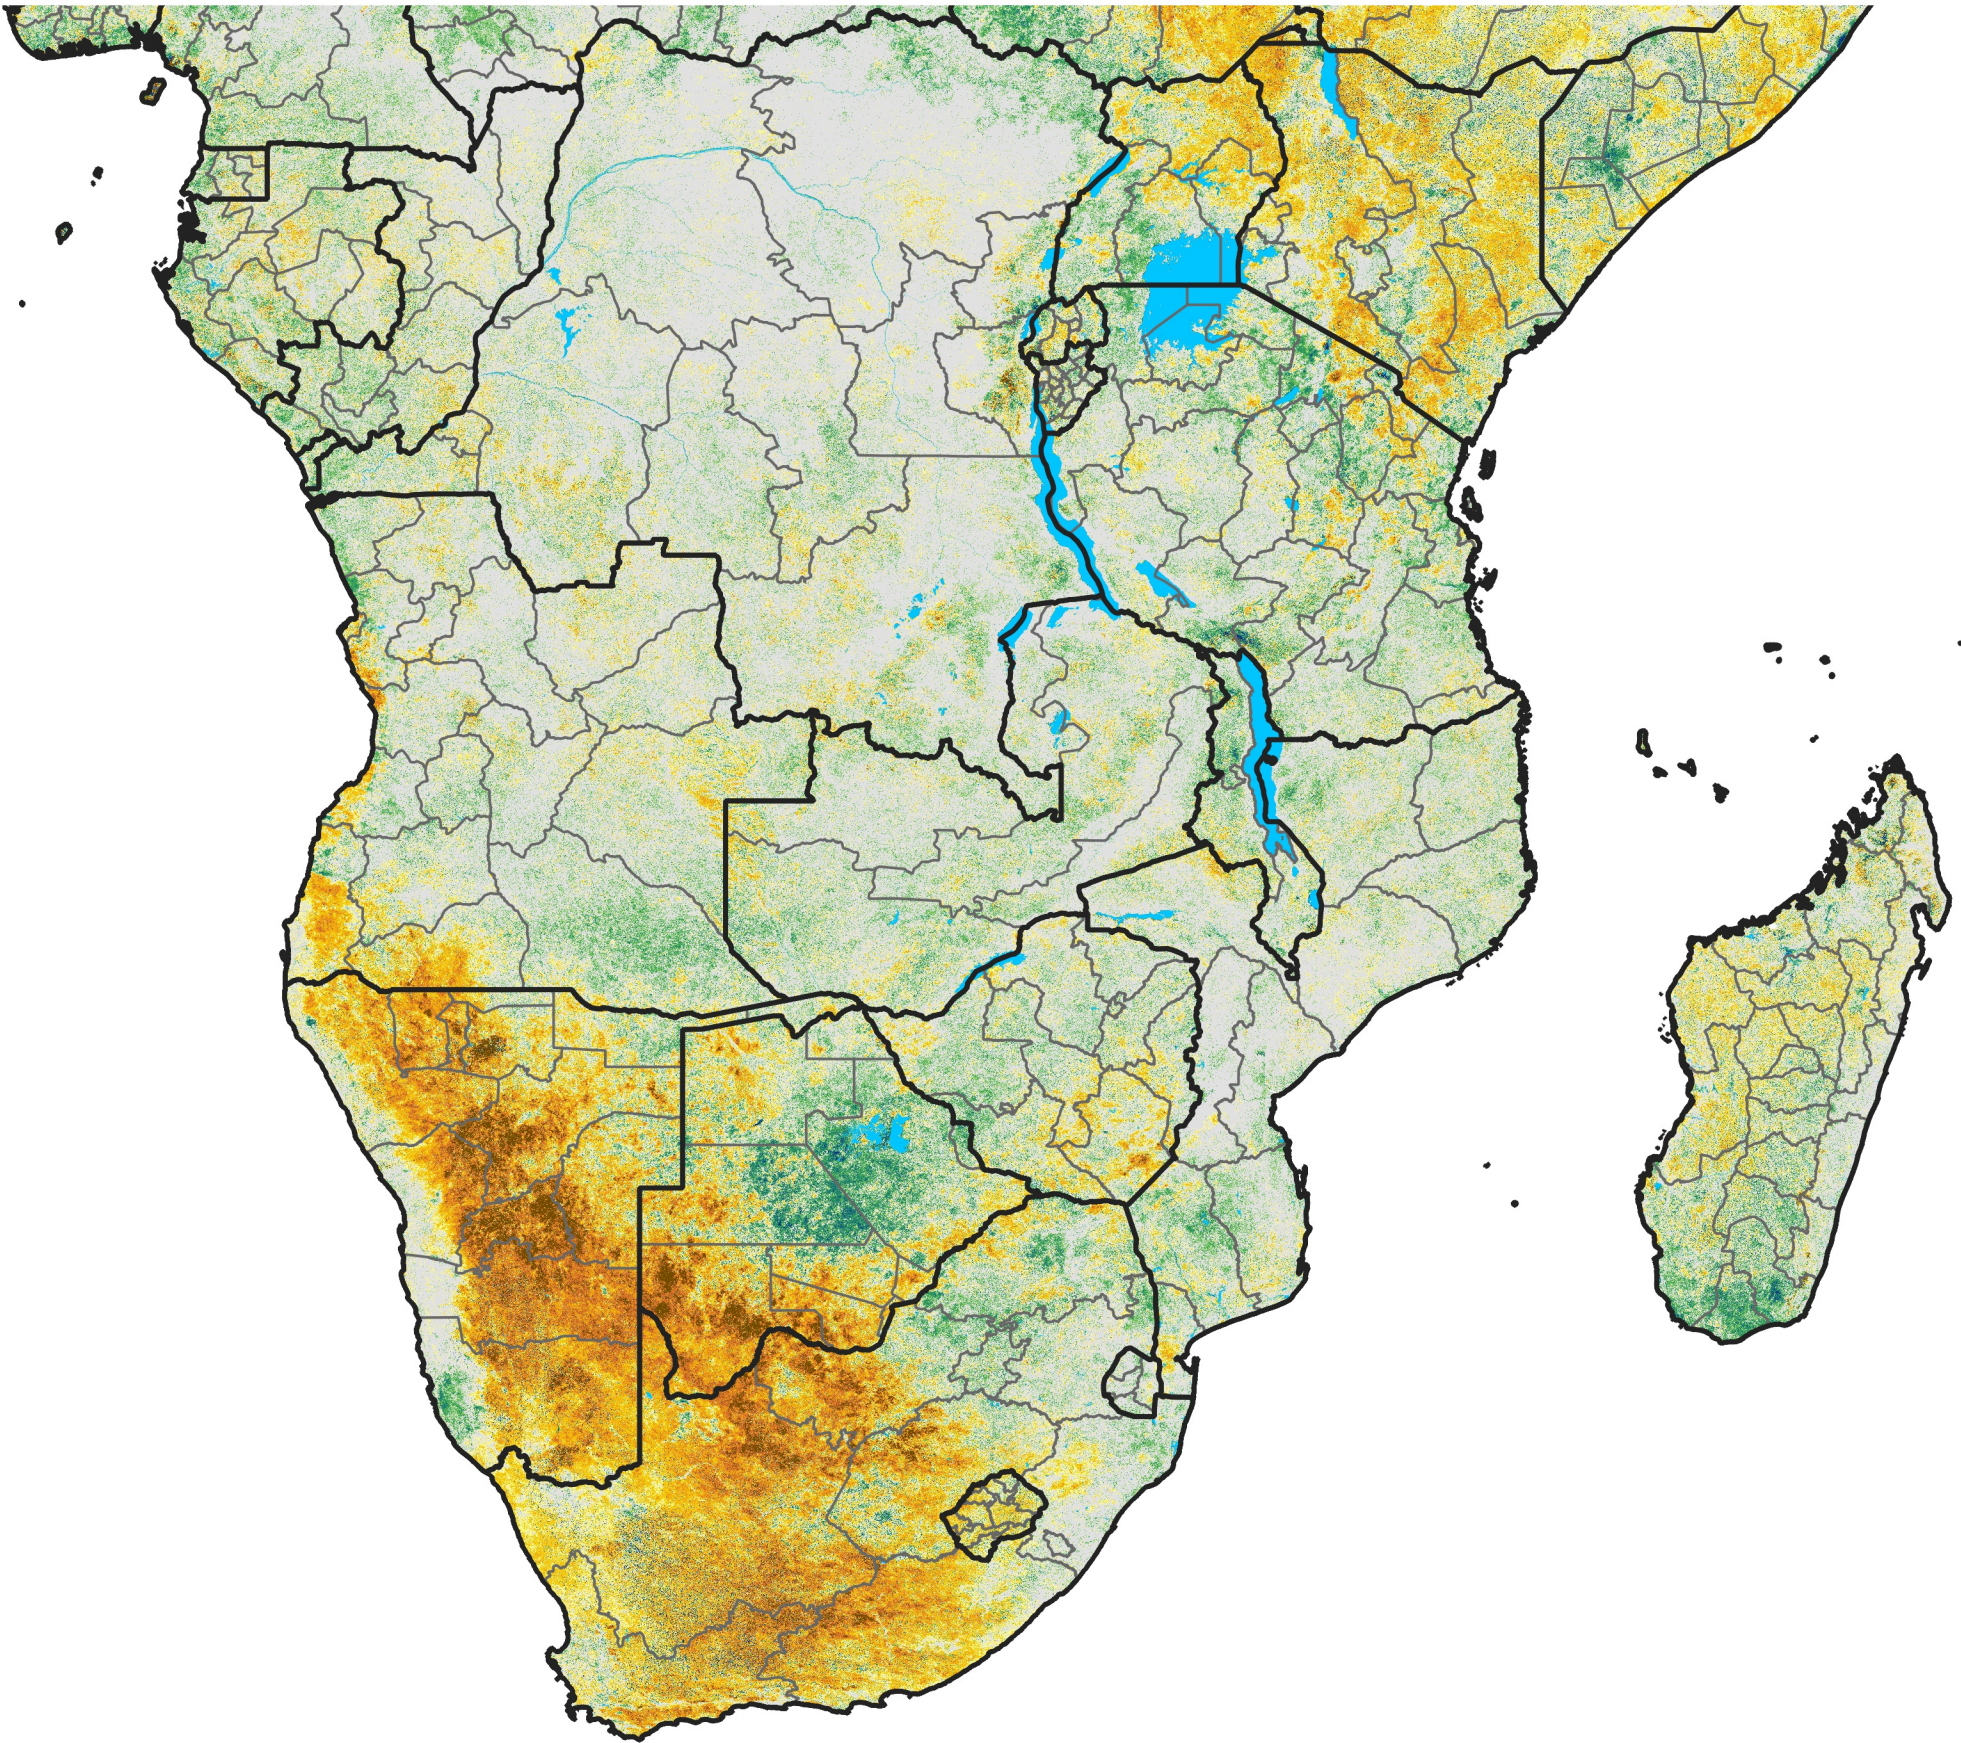

Southern Africa

Percent of Mean NDVI

2019 / Mean (2012 - 2021)
Period 09 / Feb 06 - 15, 2019

Percent of Normal