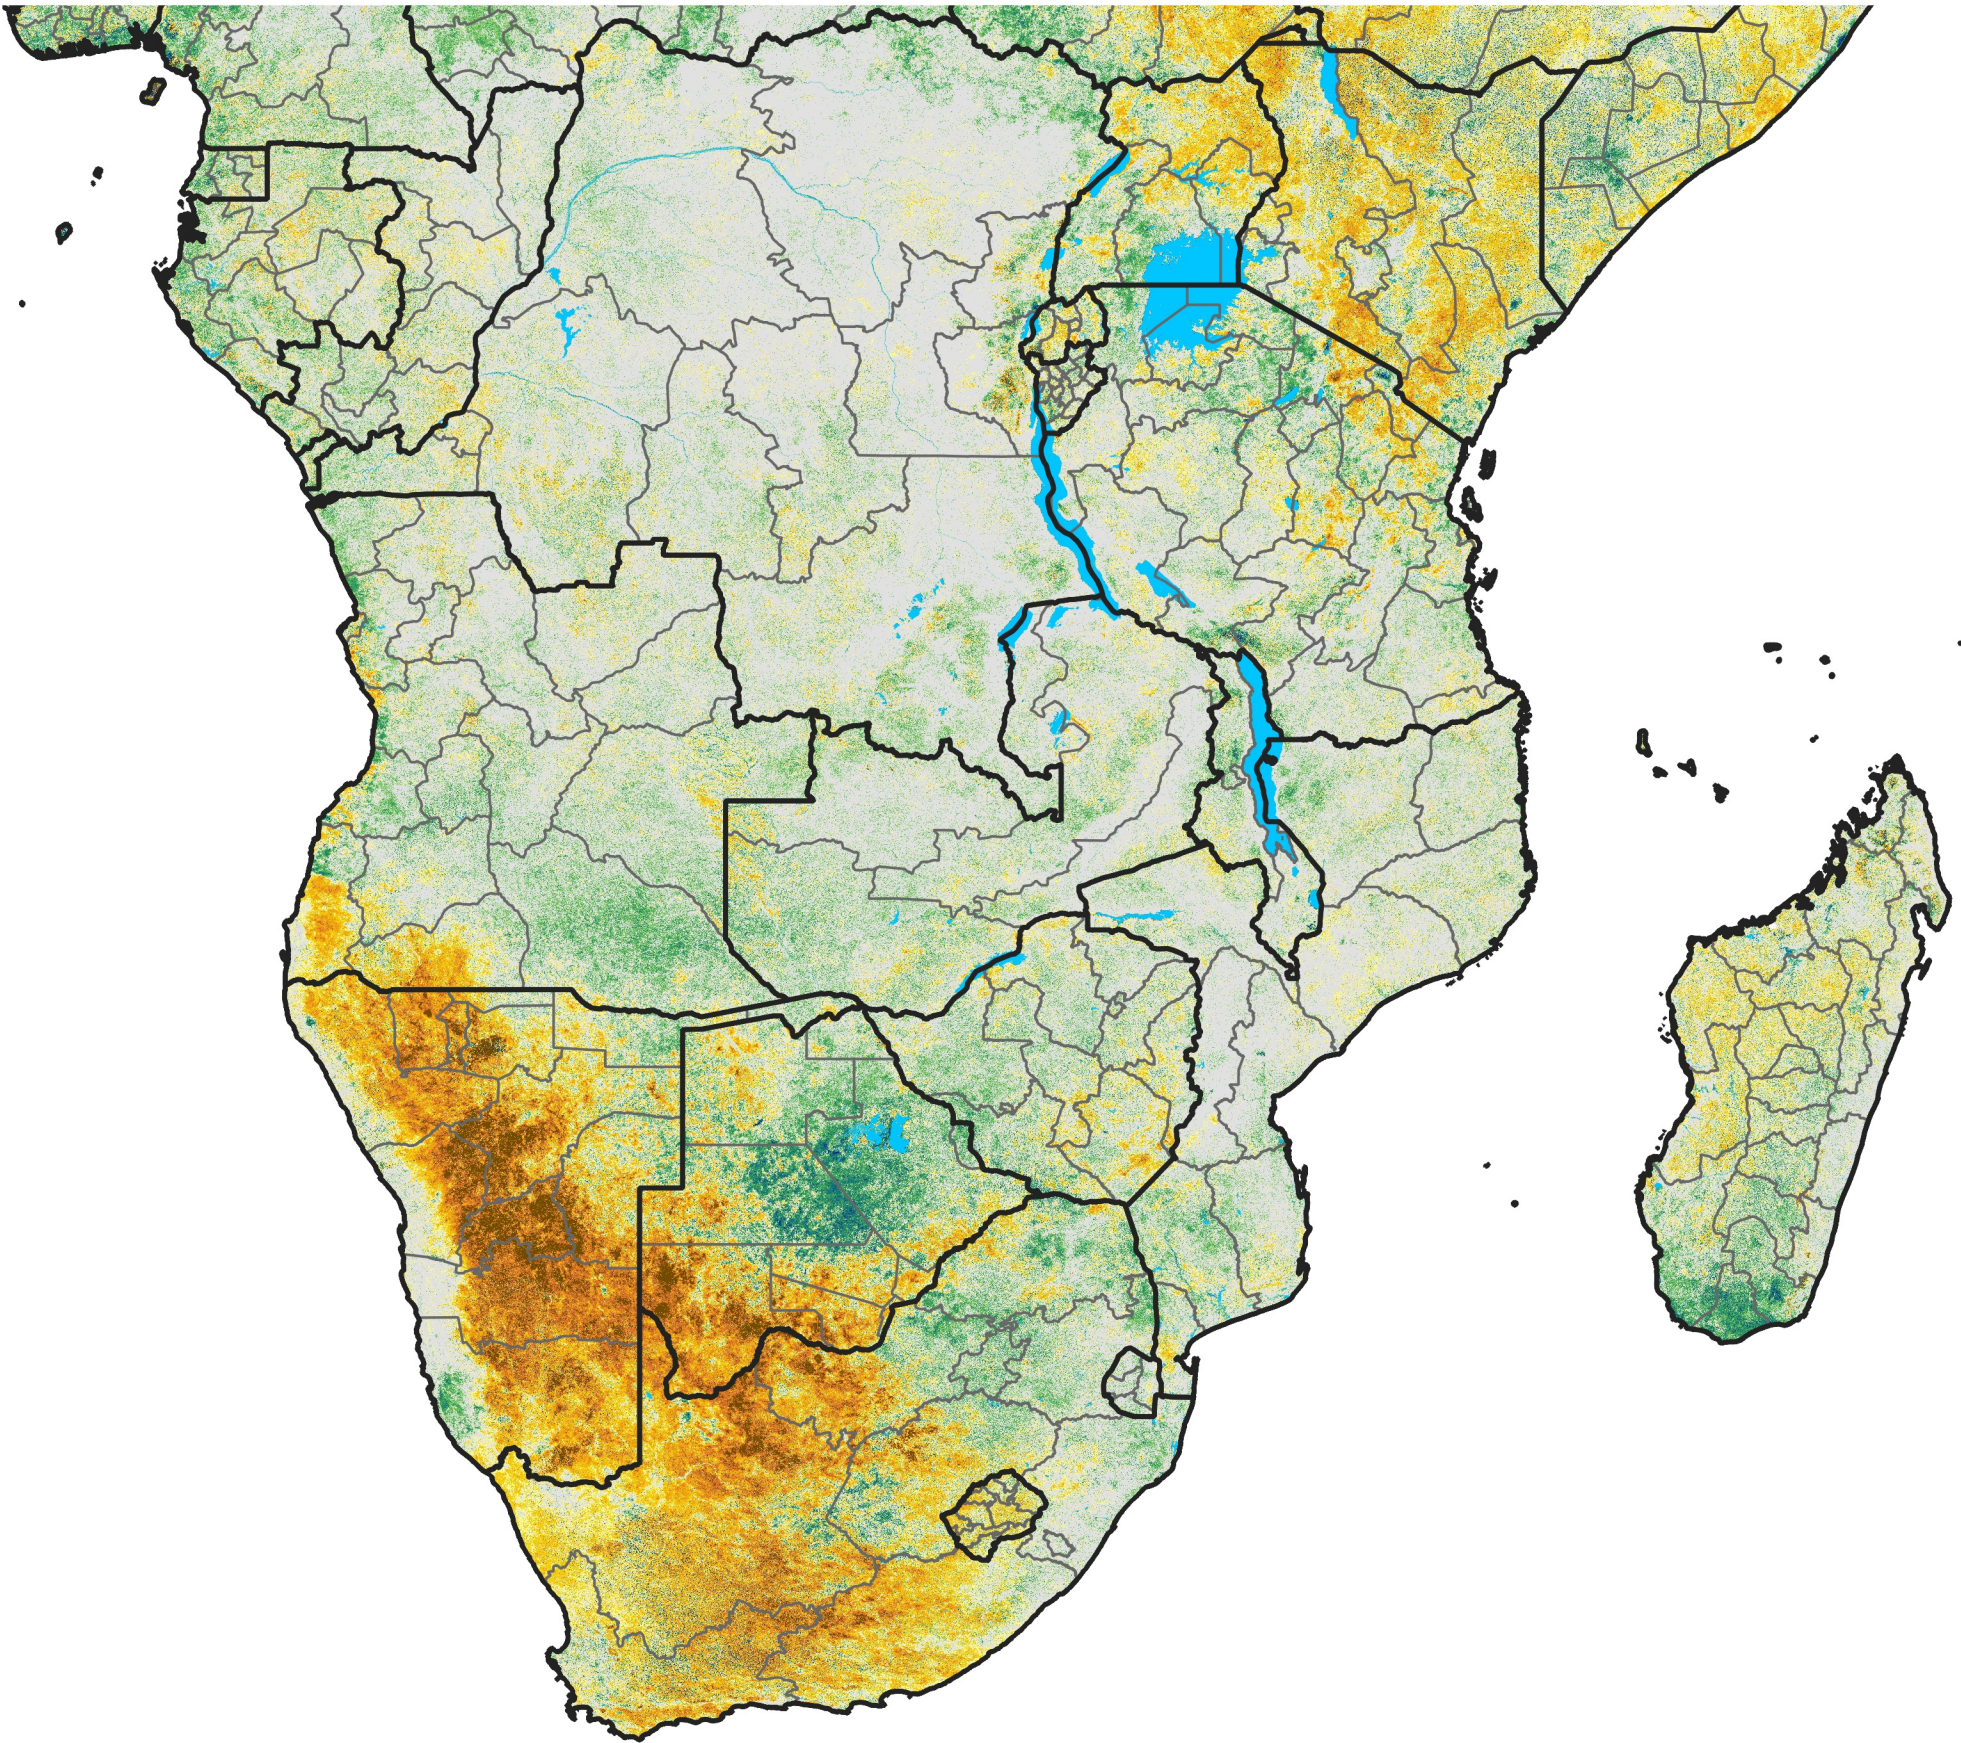

Southern Africa

Percent of Mean NDVI

2019 / Mean (2012 - 2021)
Period 11 / Feb 16 - 25, 2019

Percent of Normal