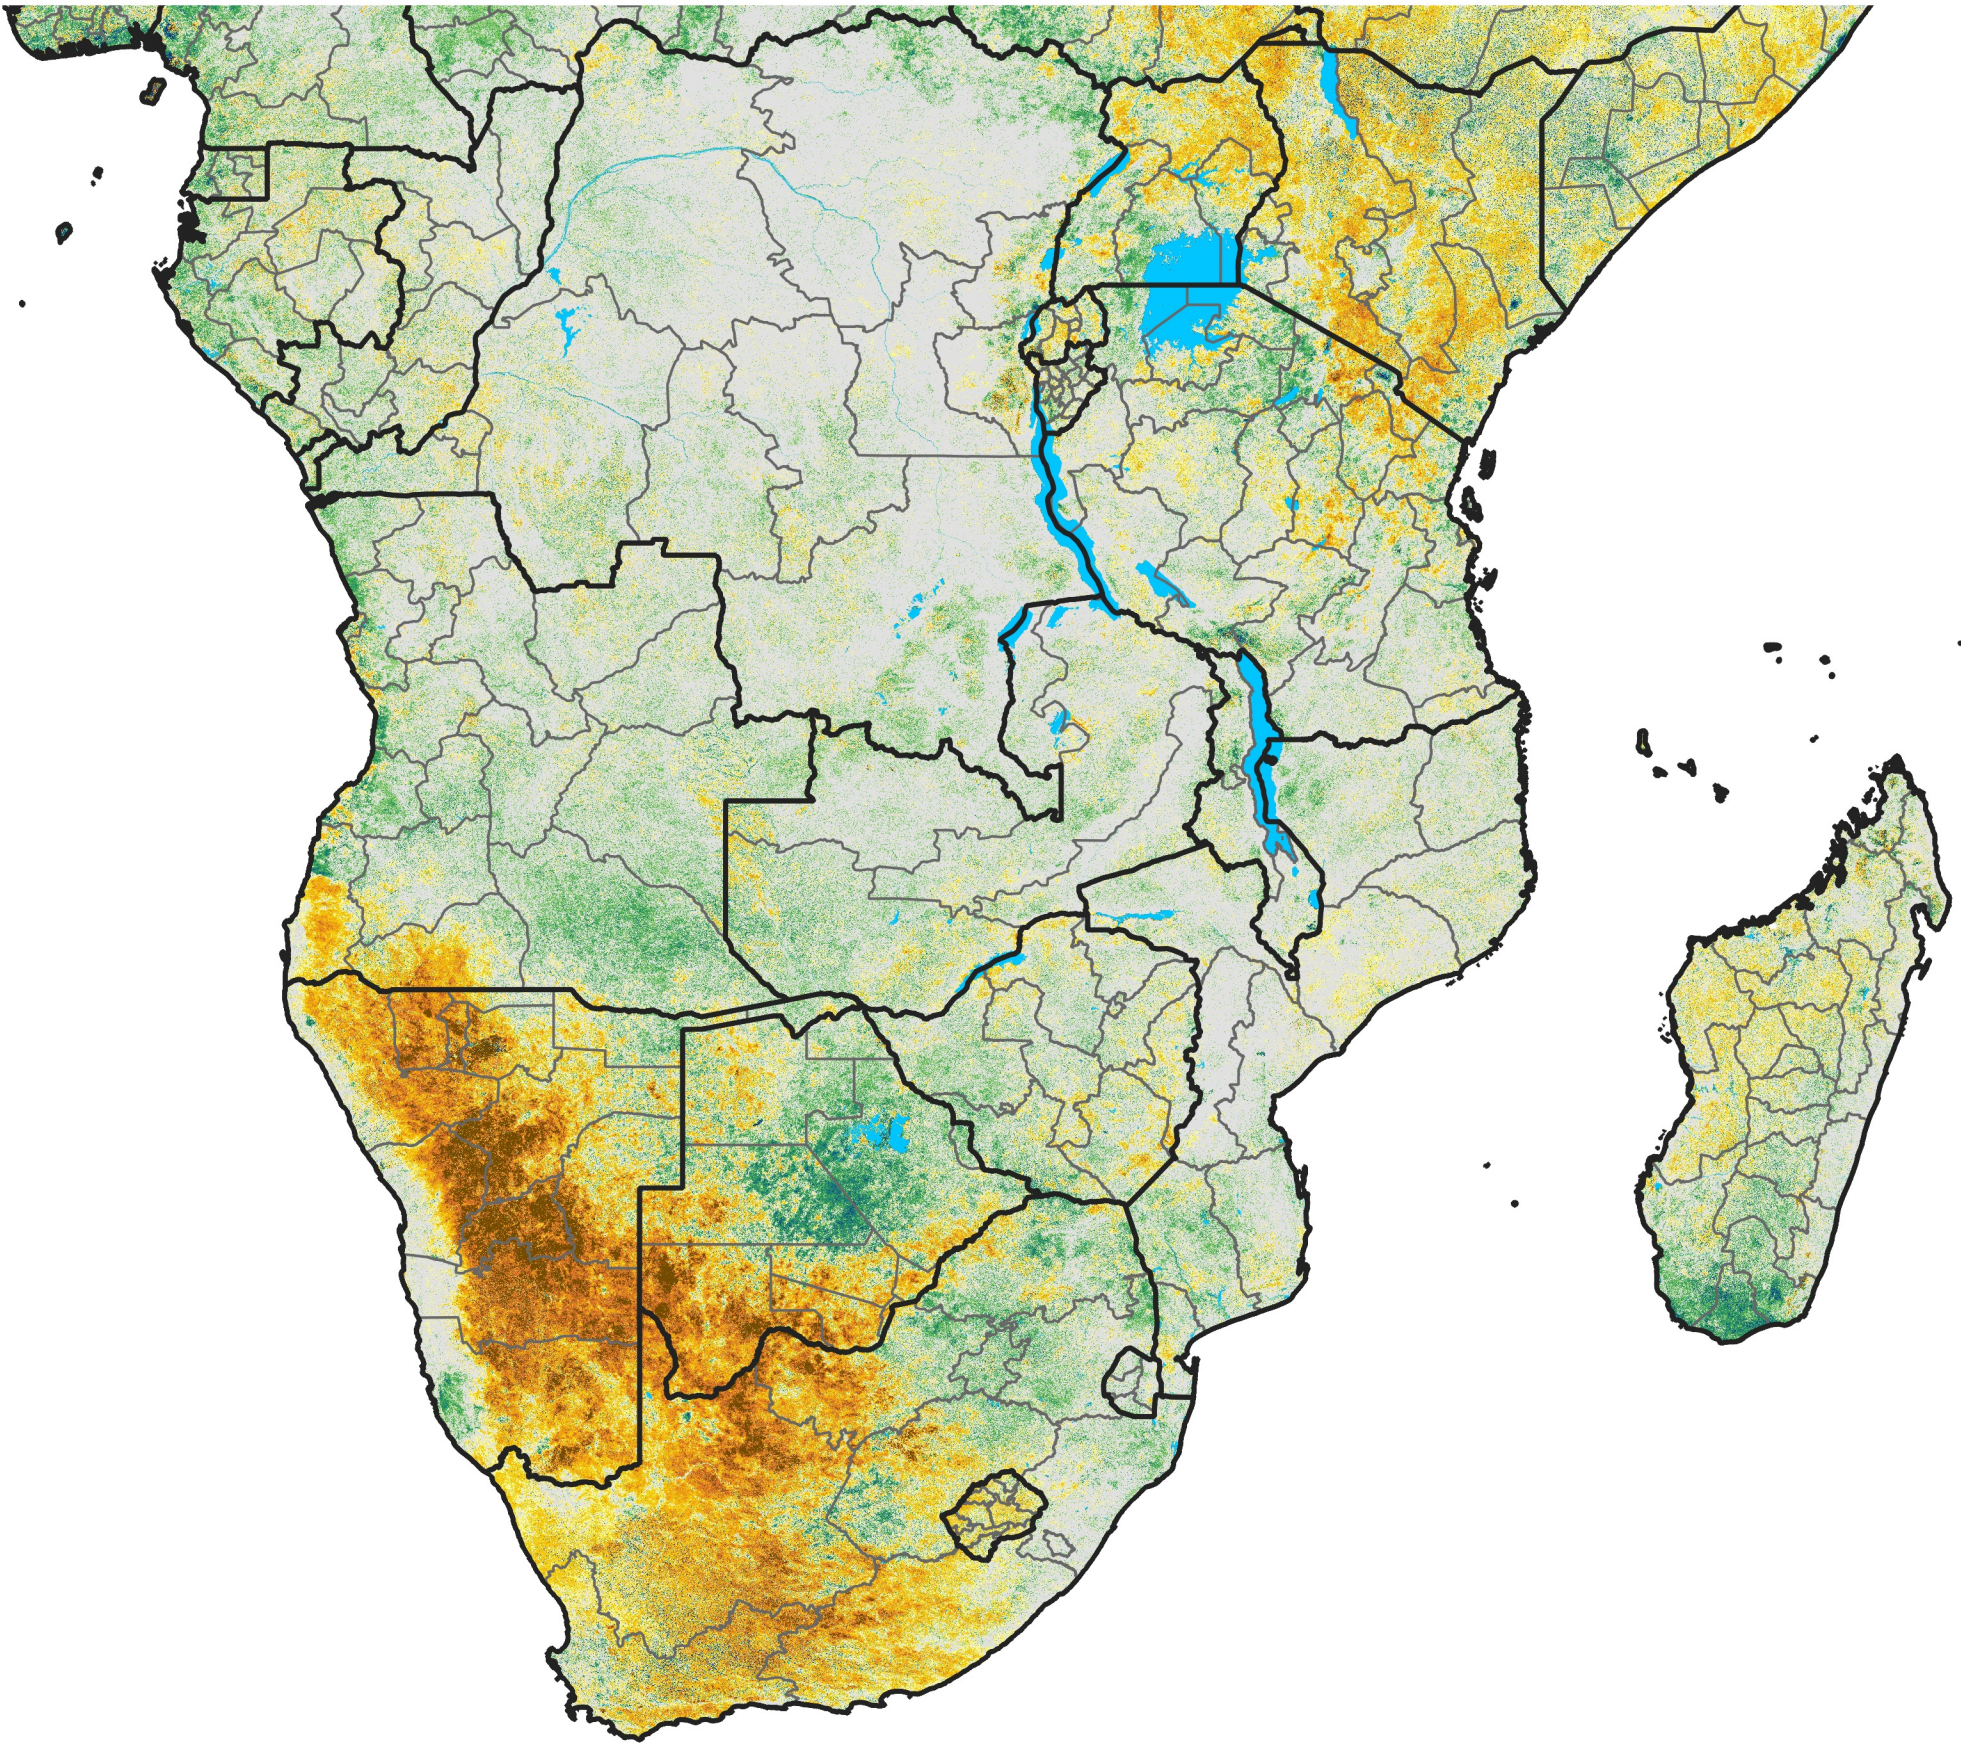

Southern Africa

Percent of Mean NDVI

2019 / Mean (2012 - 2021)
Period 12 / Feb 21 - 28, 2019

Percent of Normal