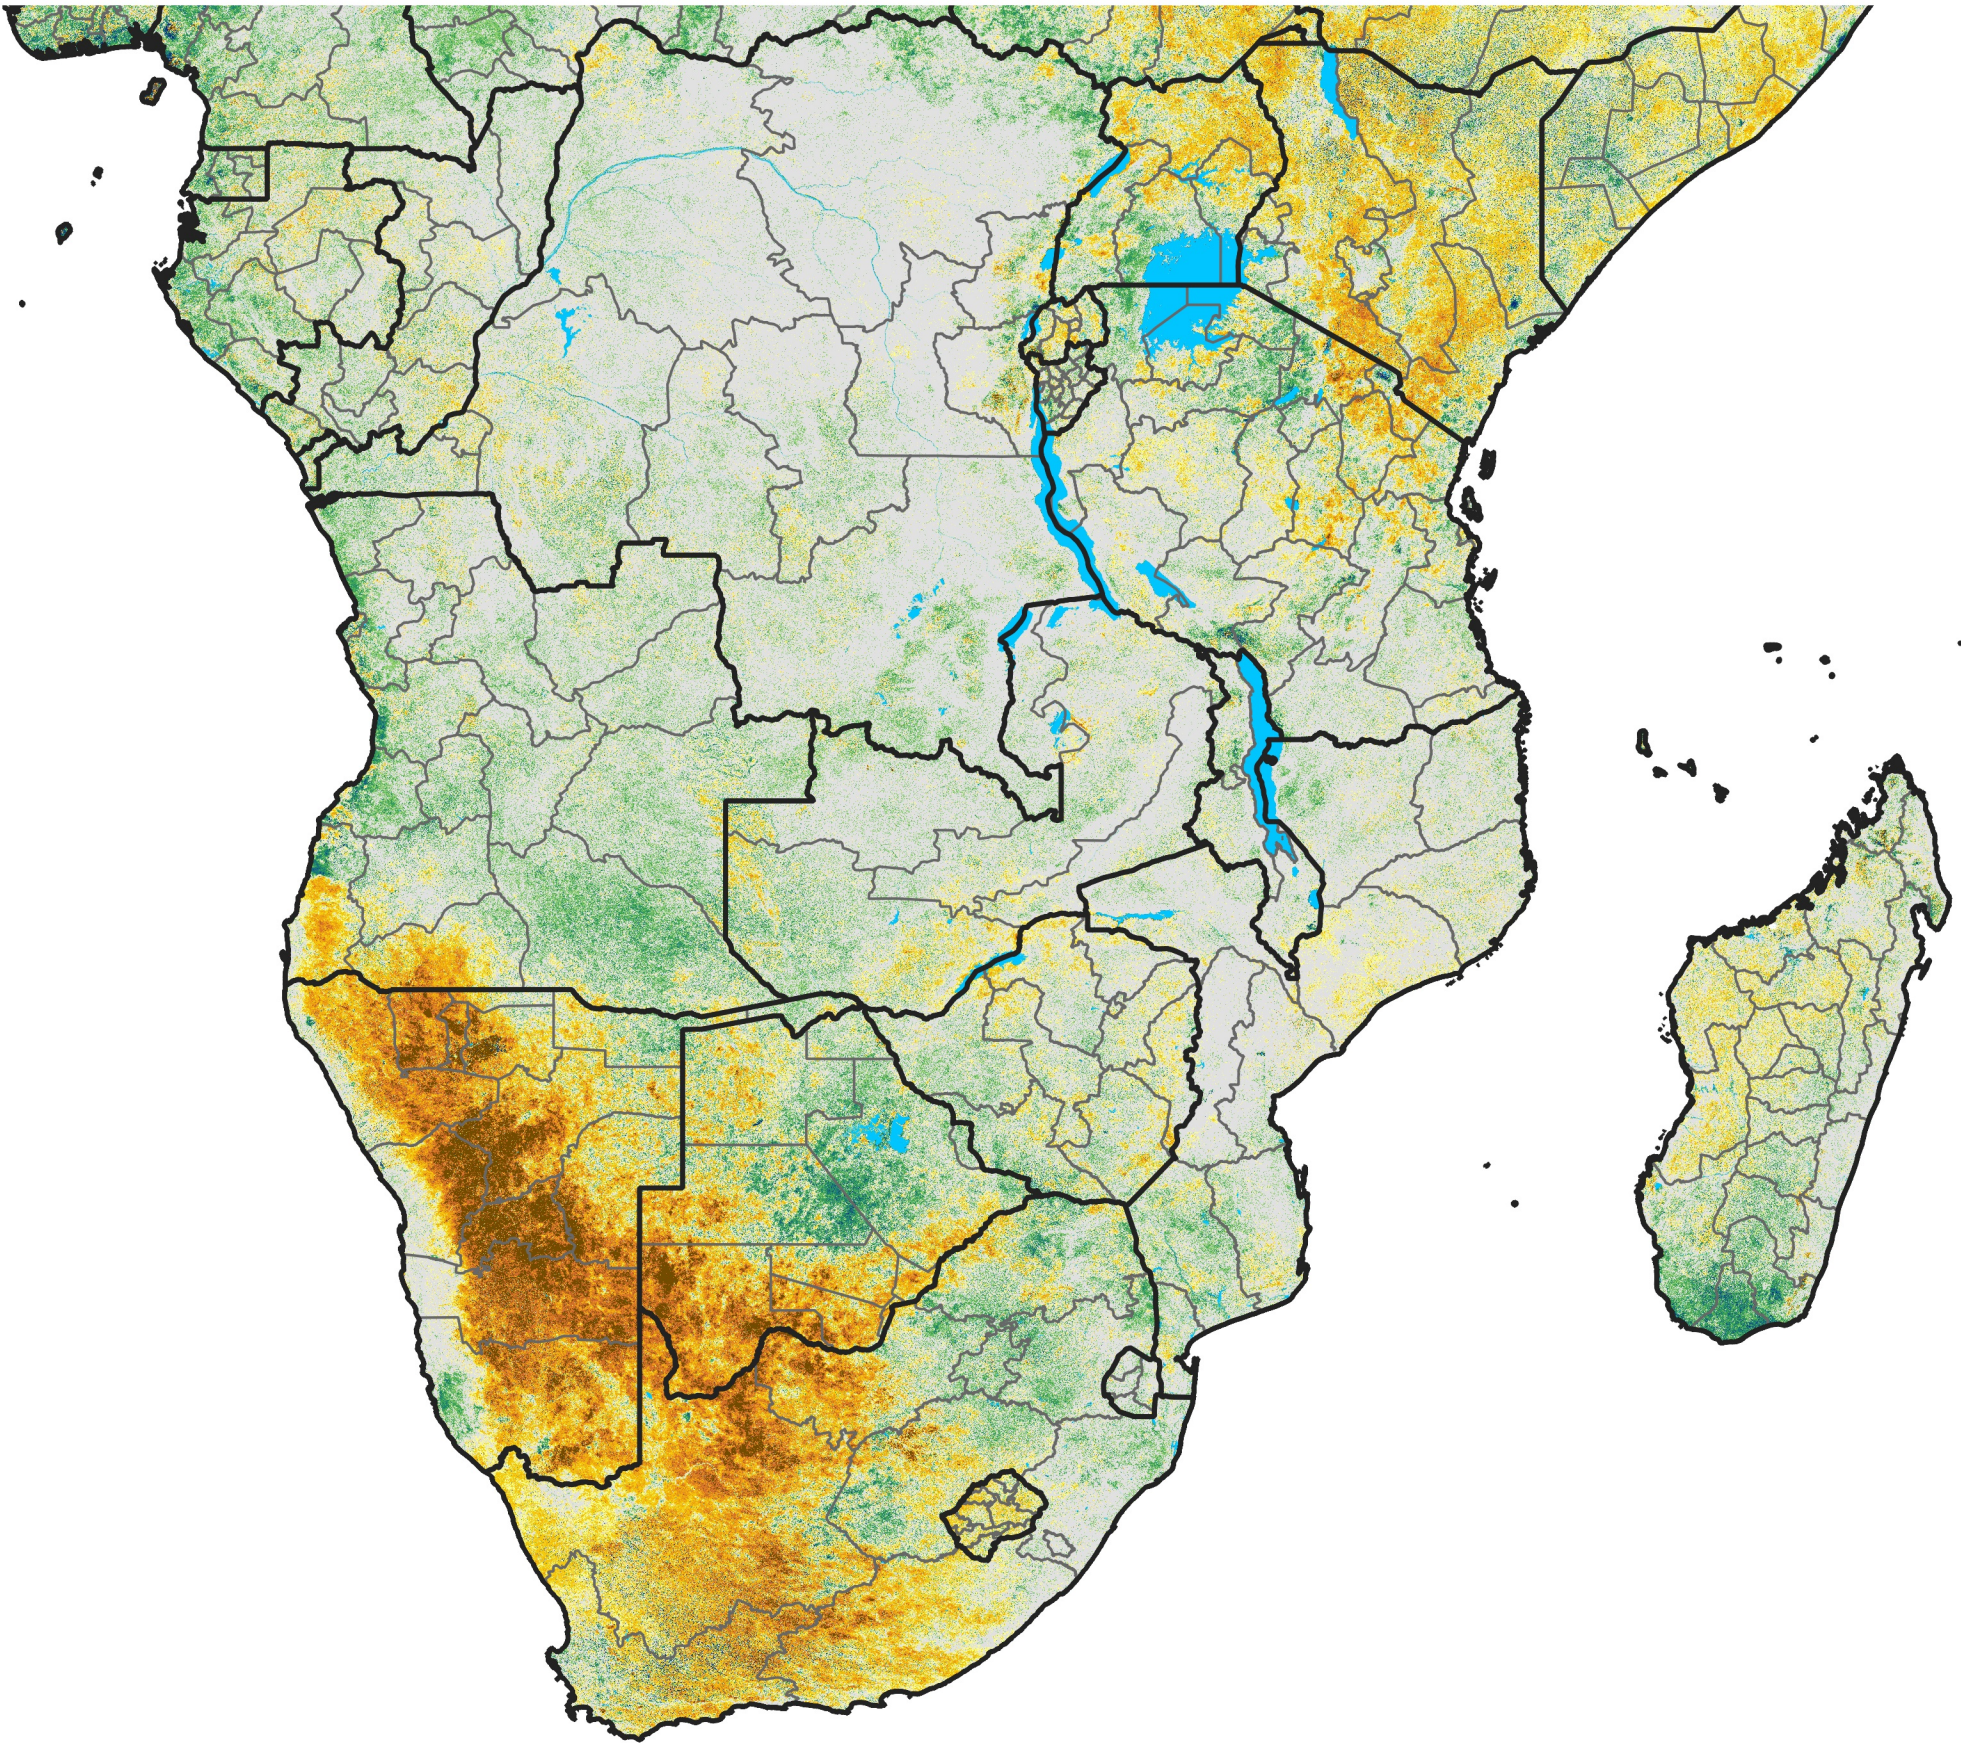

Southern Africa

Percent of Mean NDVI

2019 / Mean (2012 - 2021)
Period 13 / Feb 26 - Mar 05, 2019

Percent of Normal