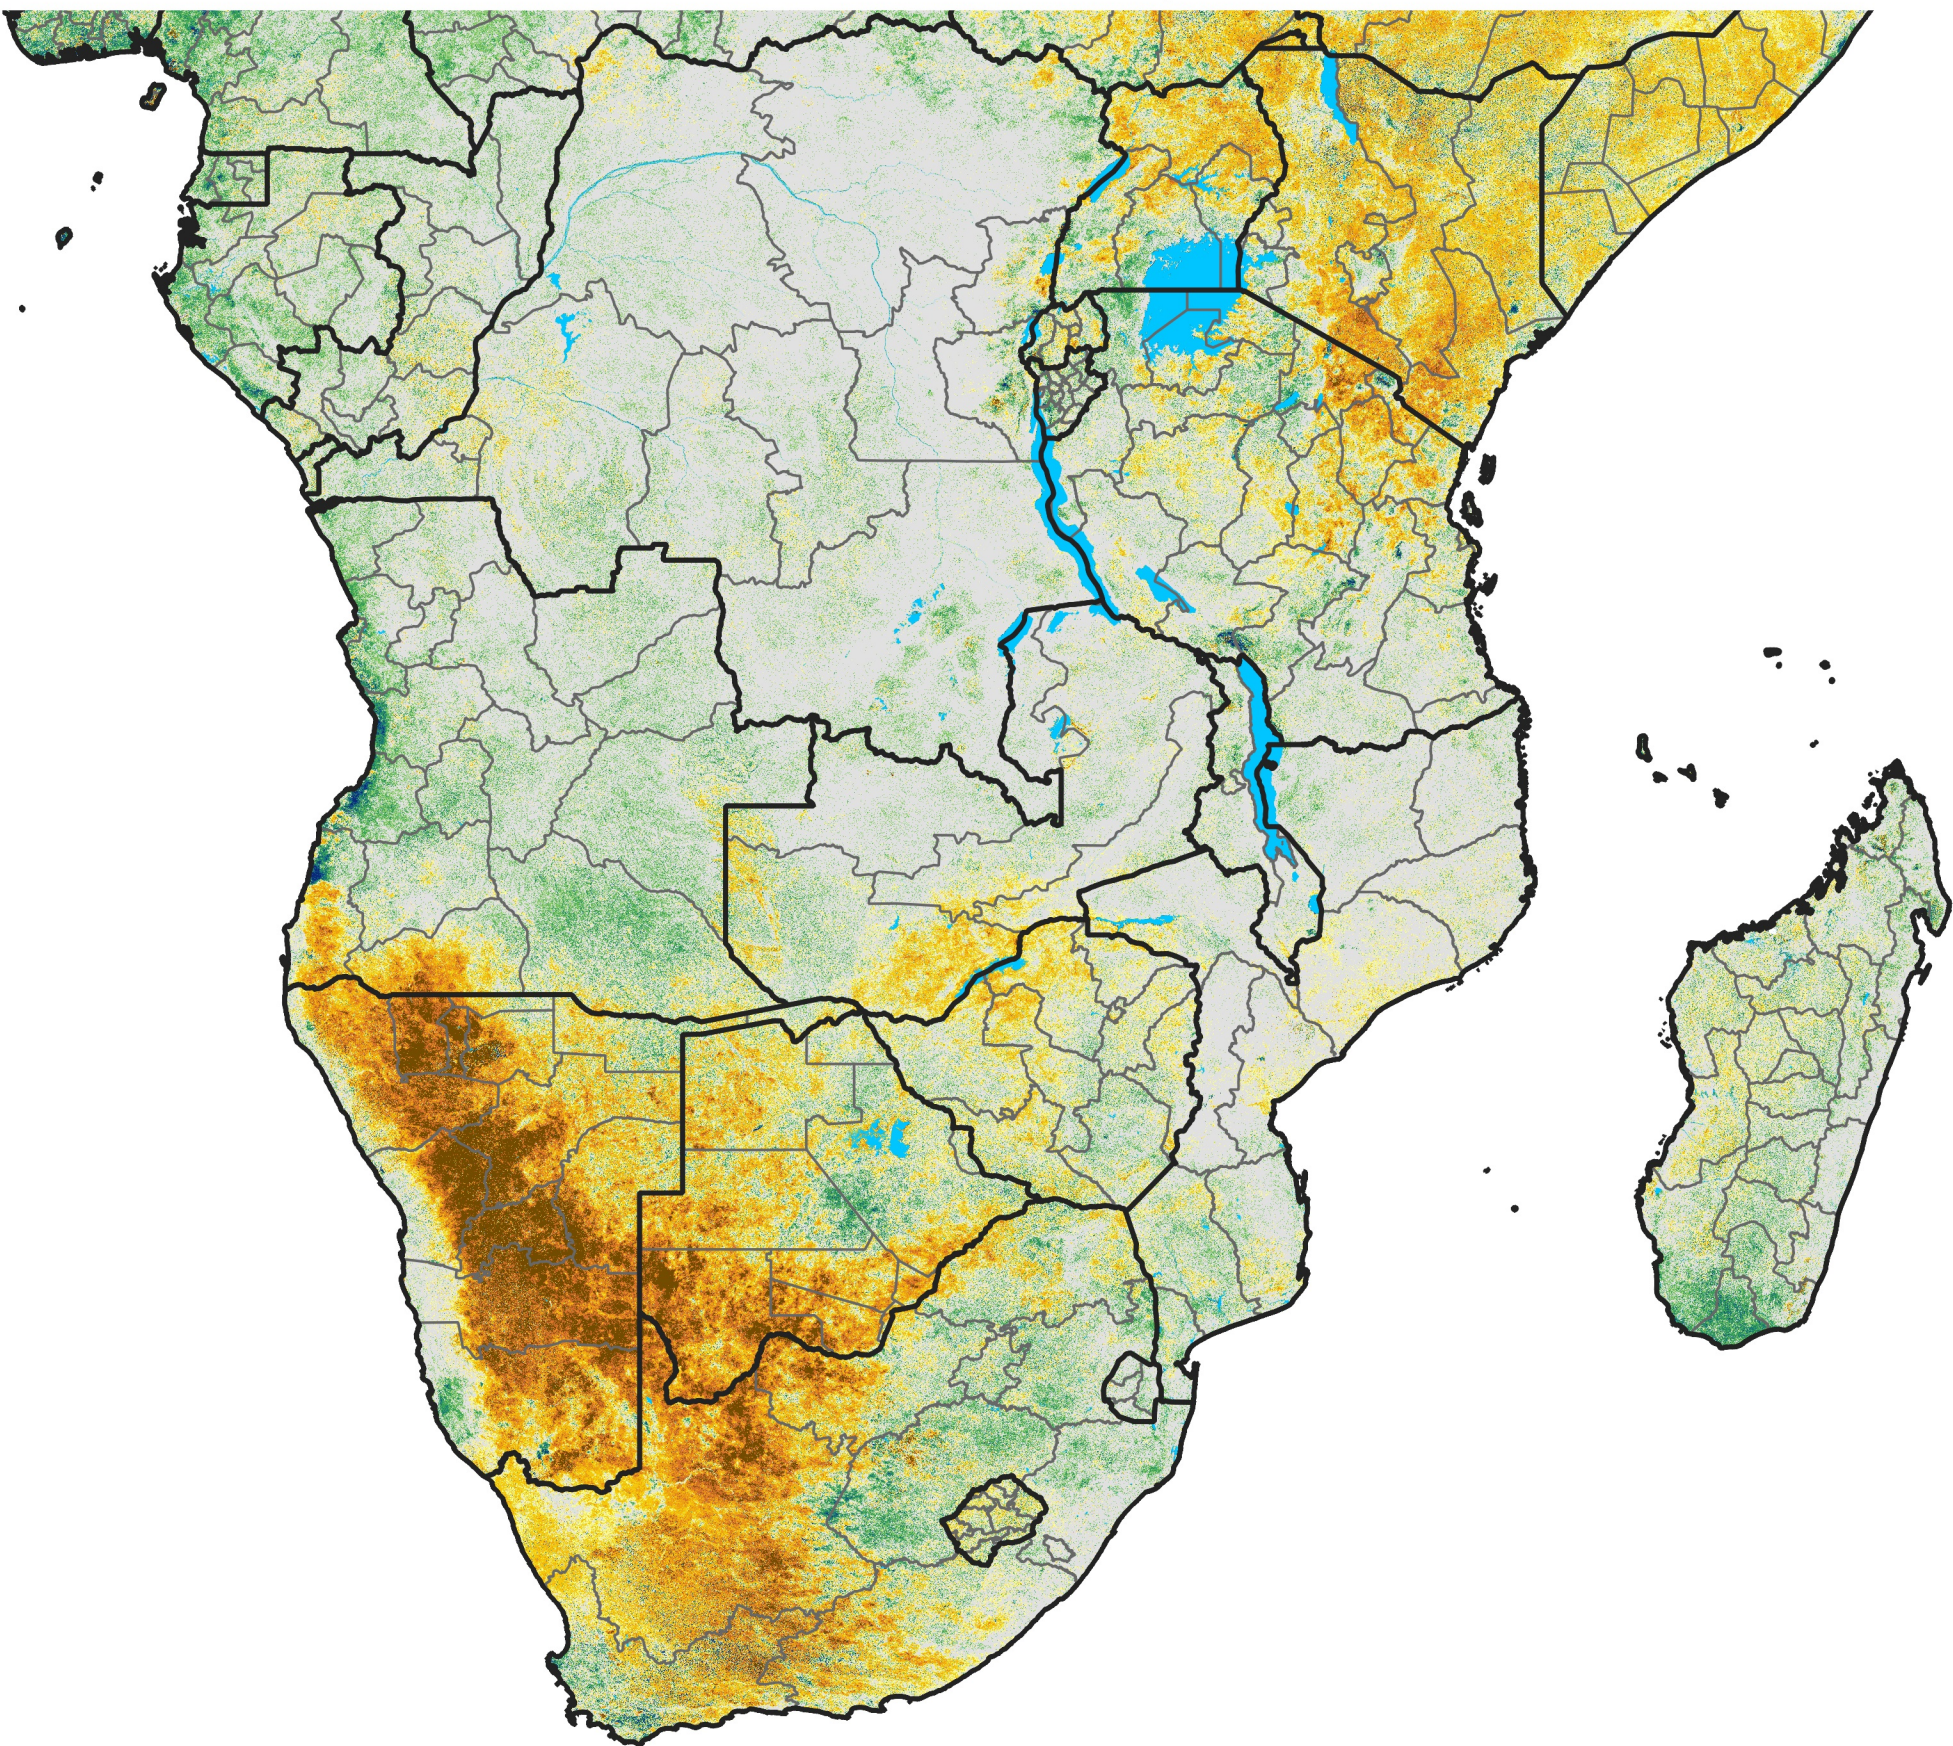

Southern Africa

Percent of Mean NDVI

2019 / Mean (2012 - 2021)
Period 16 / Mar 11 - 20, 2019

Percent of Normal