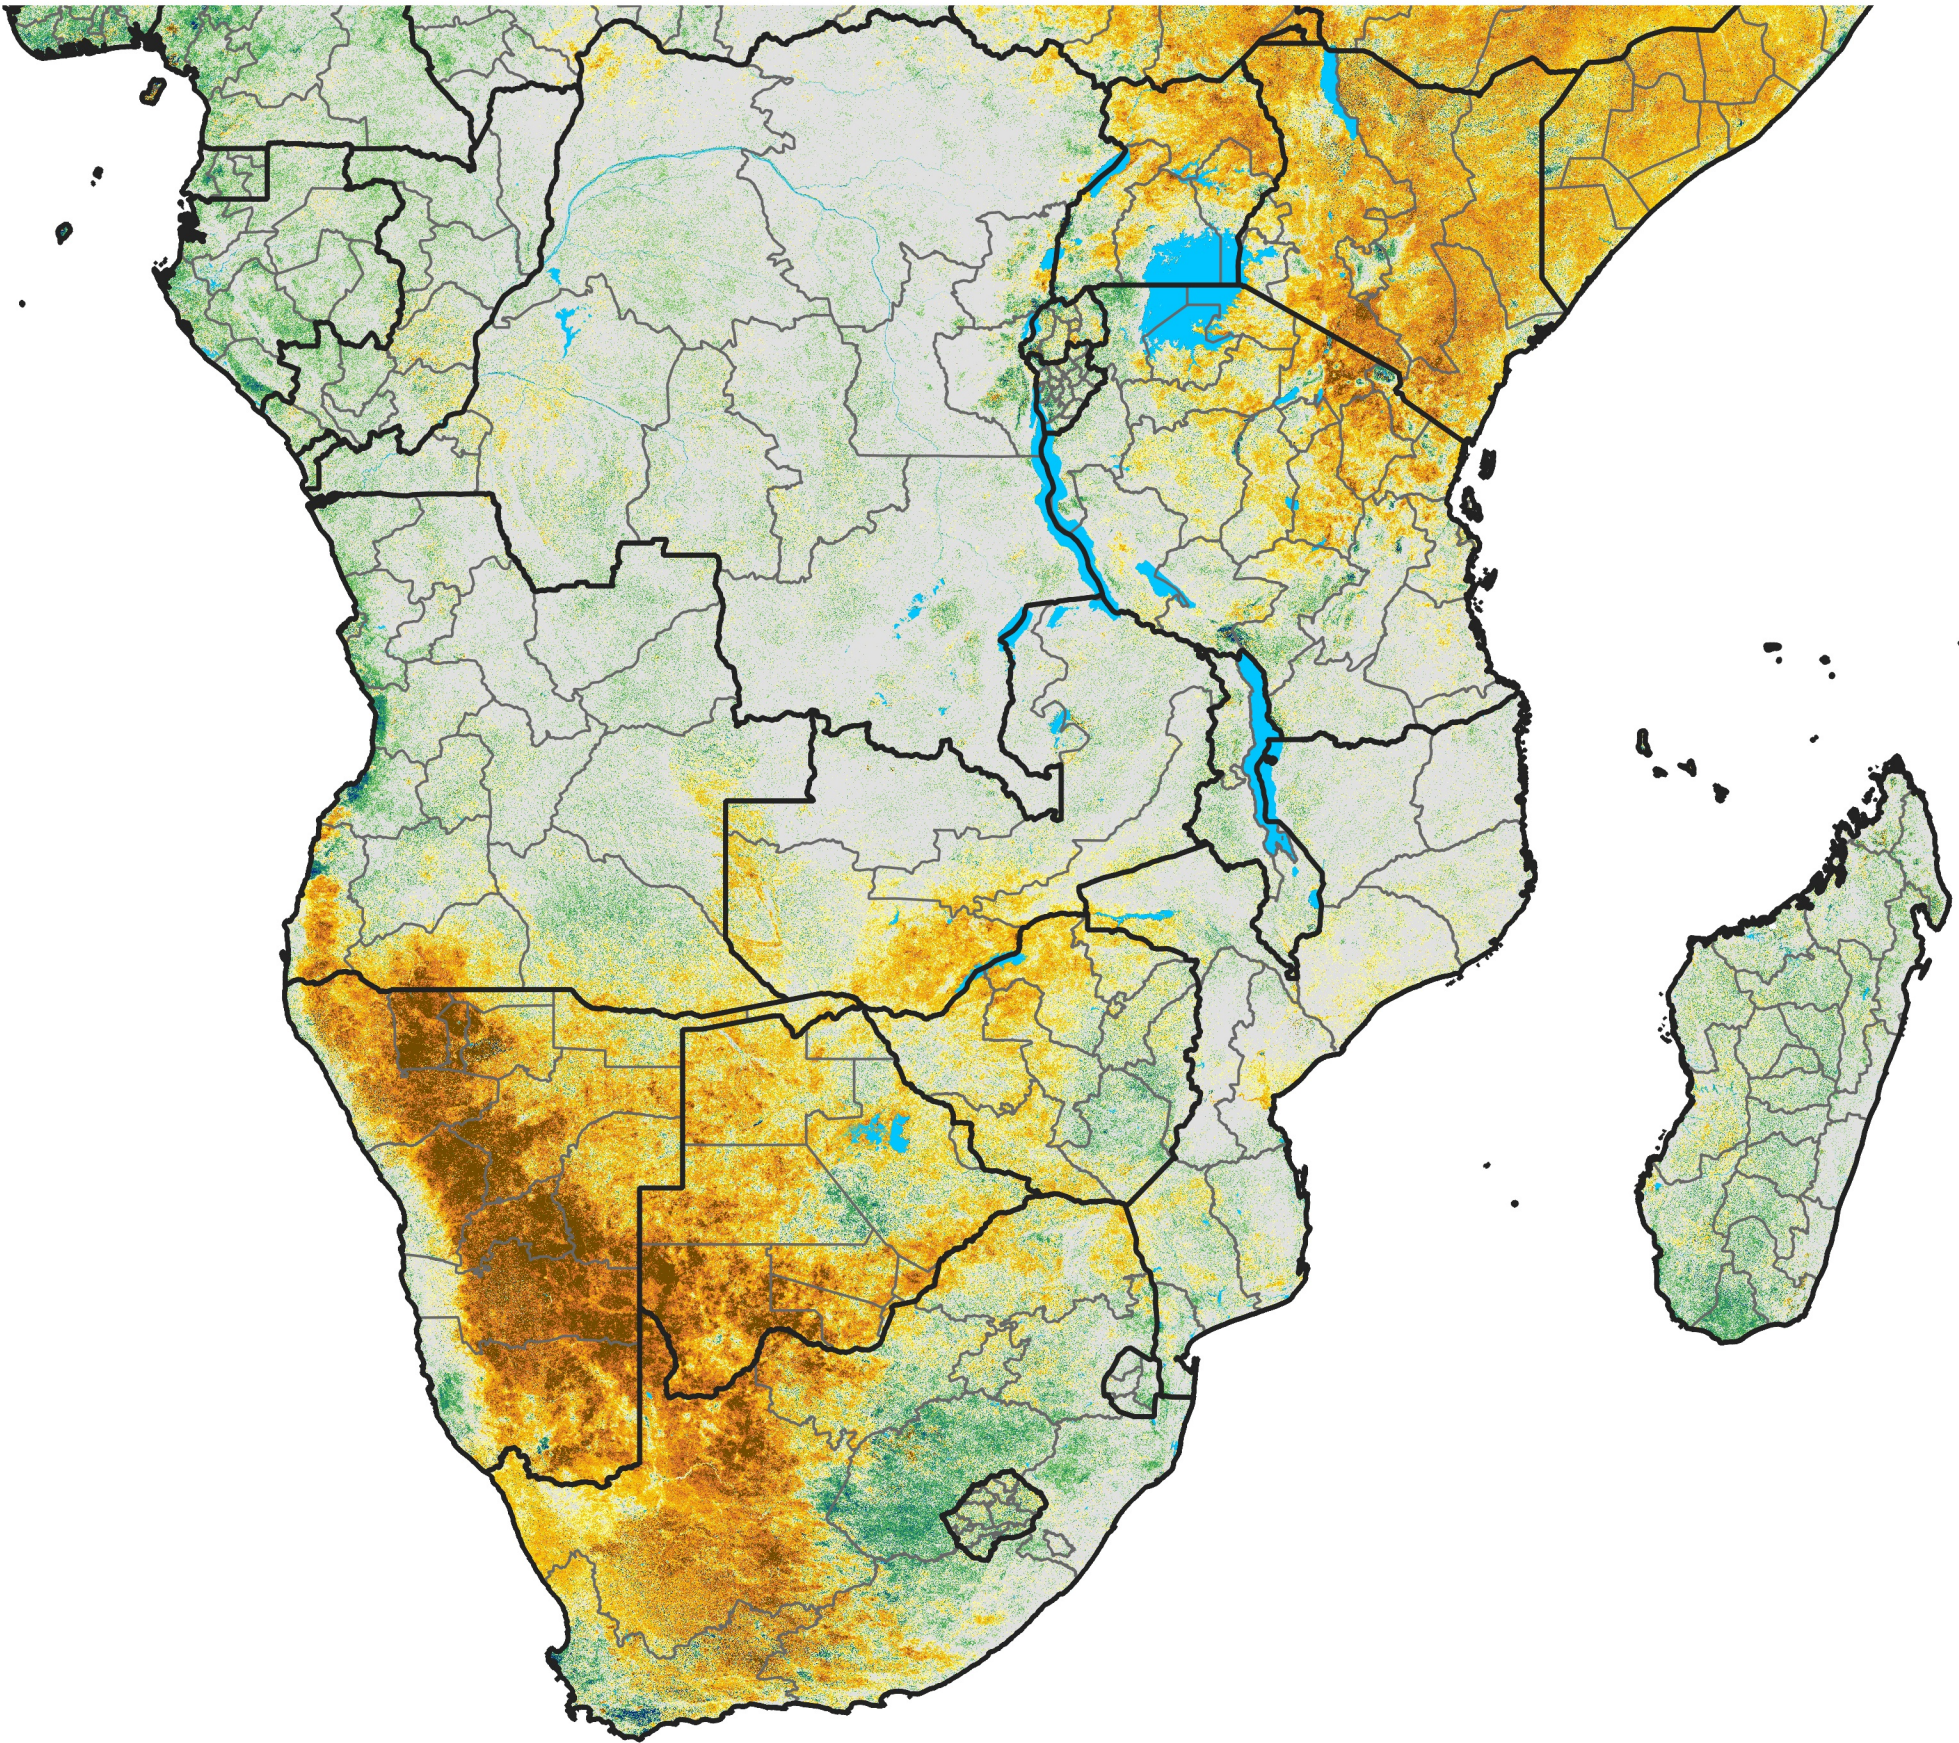

Southern Africa

Percent of Mean NDVI

2019 / Mean (2012 - 2021)

Period 19 / Mar 26 - Apr 05, 2019

Percent of Normal