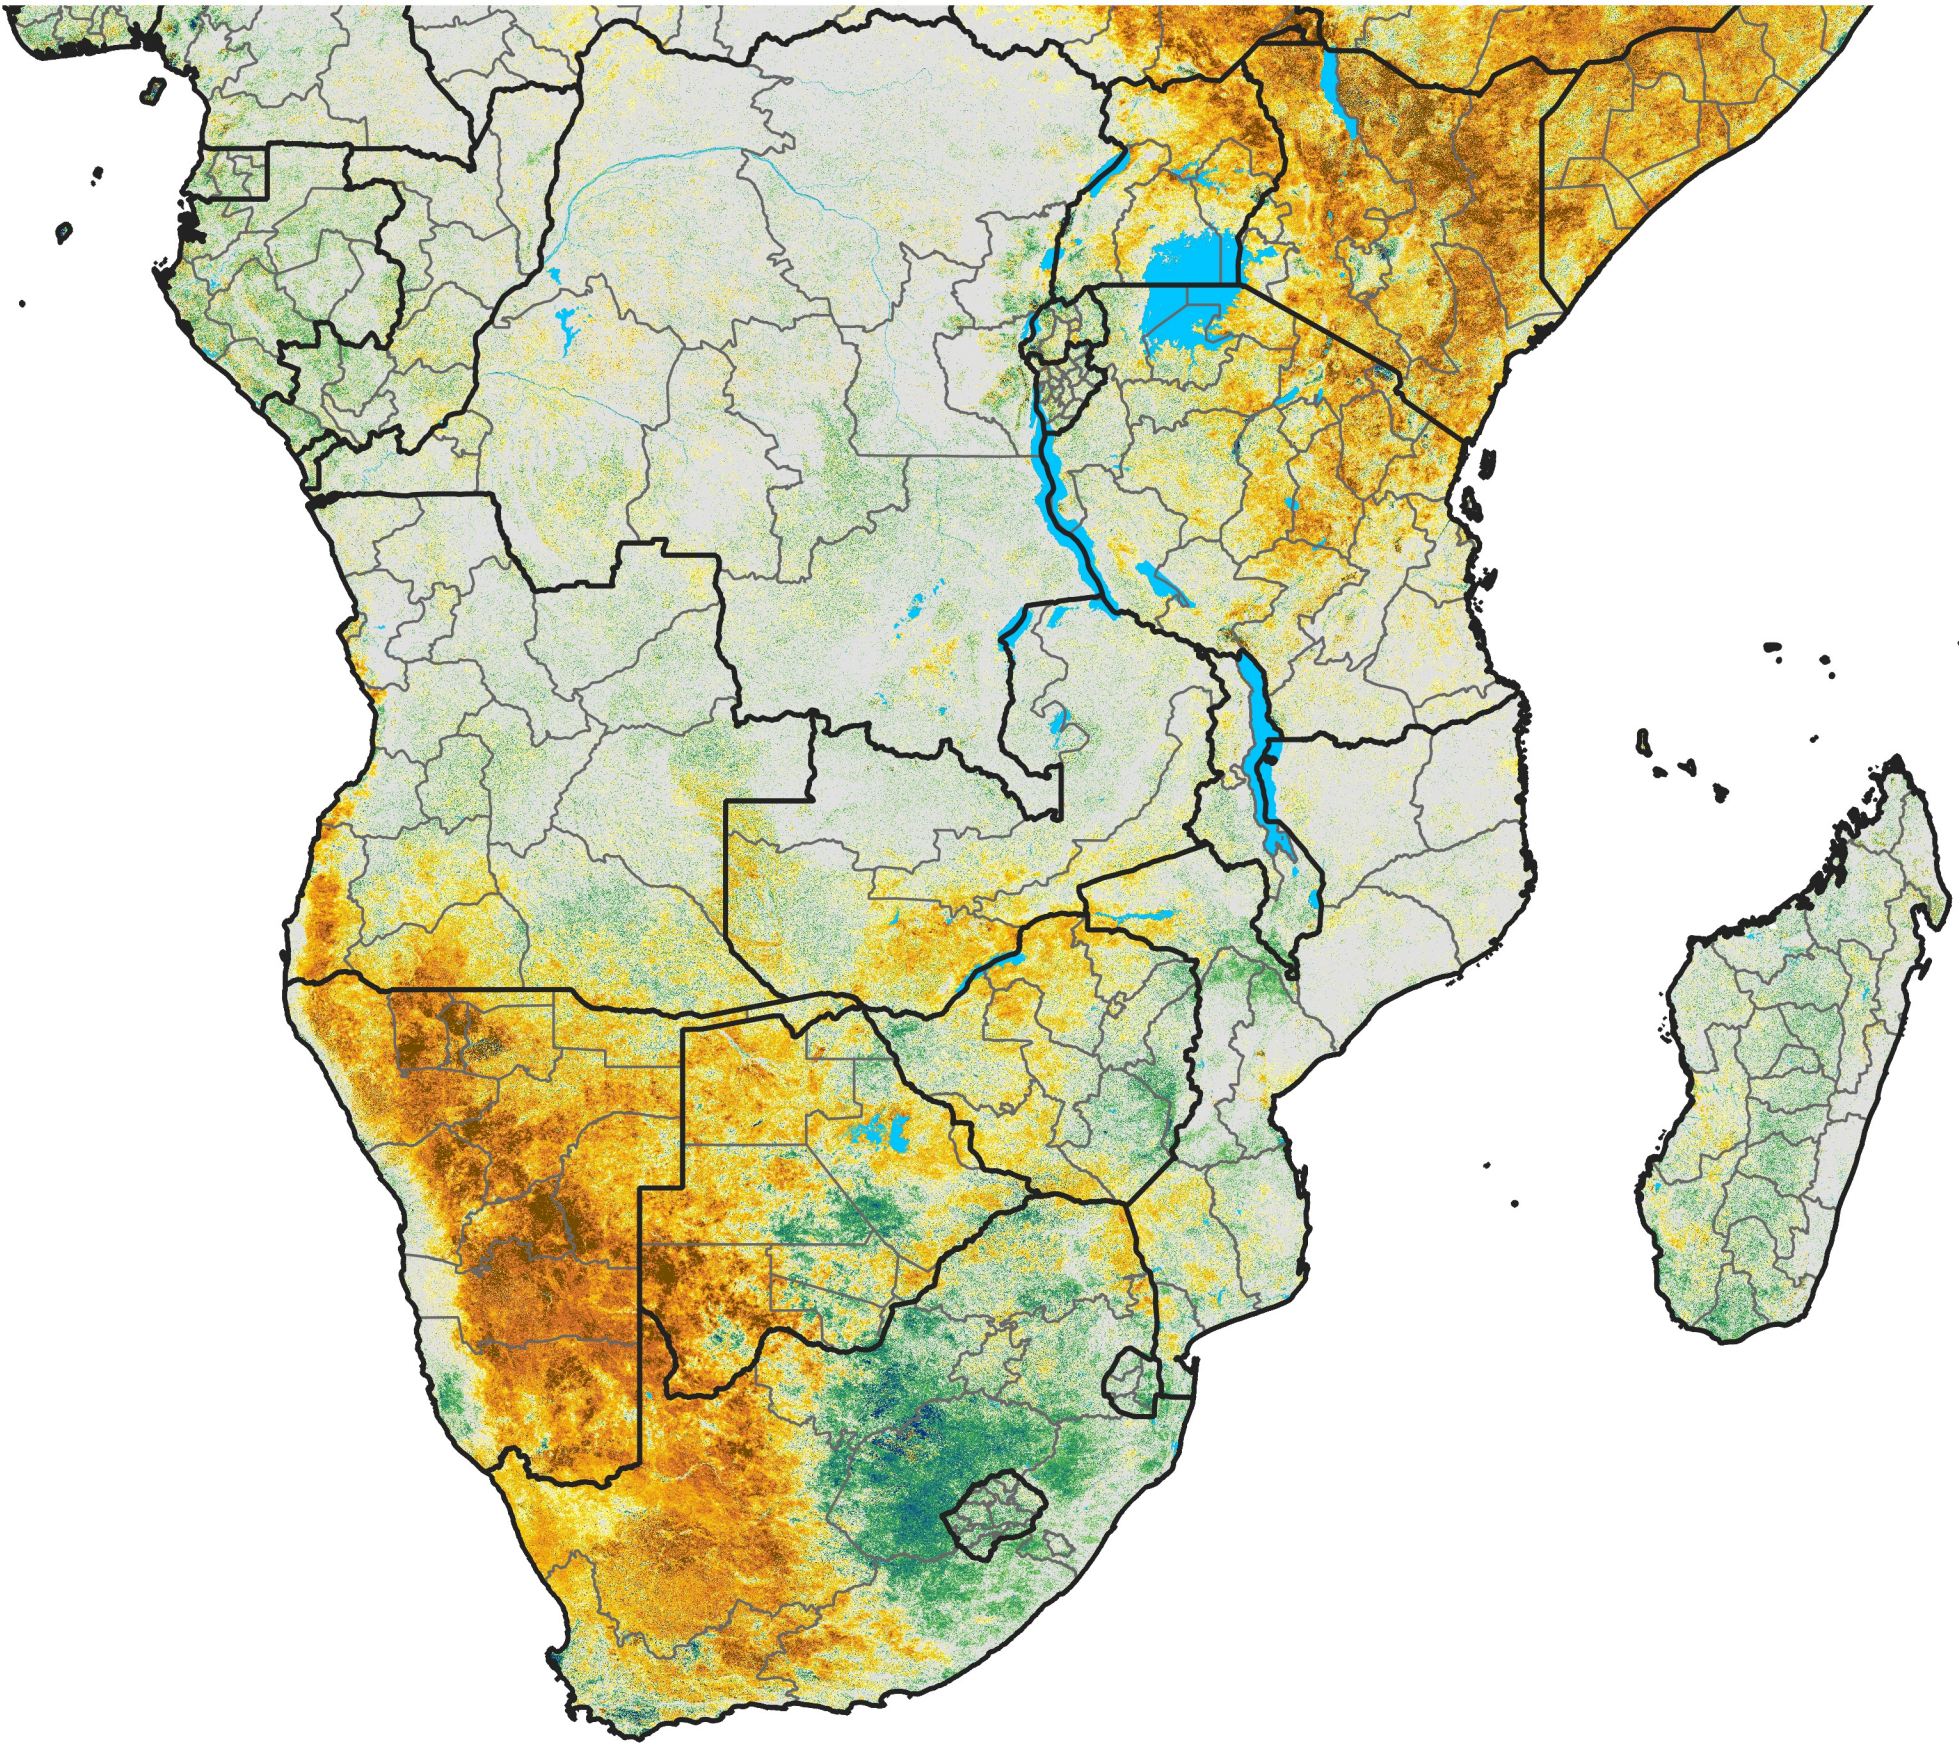

Southern Africa

Percent of Mean NDVI

2019 / Mean (2012 - 2021)

Period 25 / Apr 26 - May 05, 2019

Percent of Normal