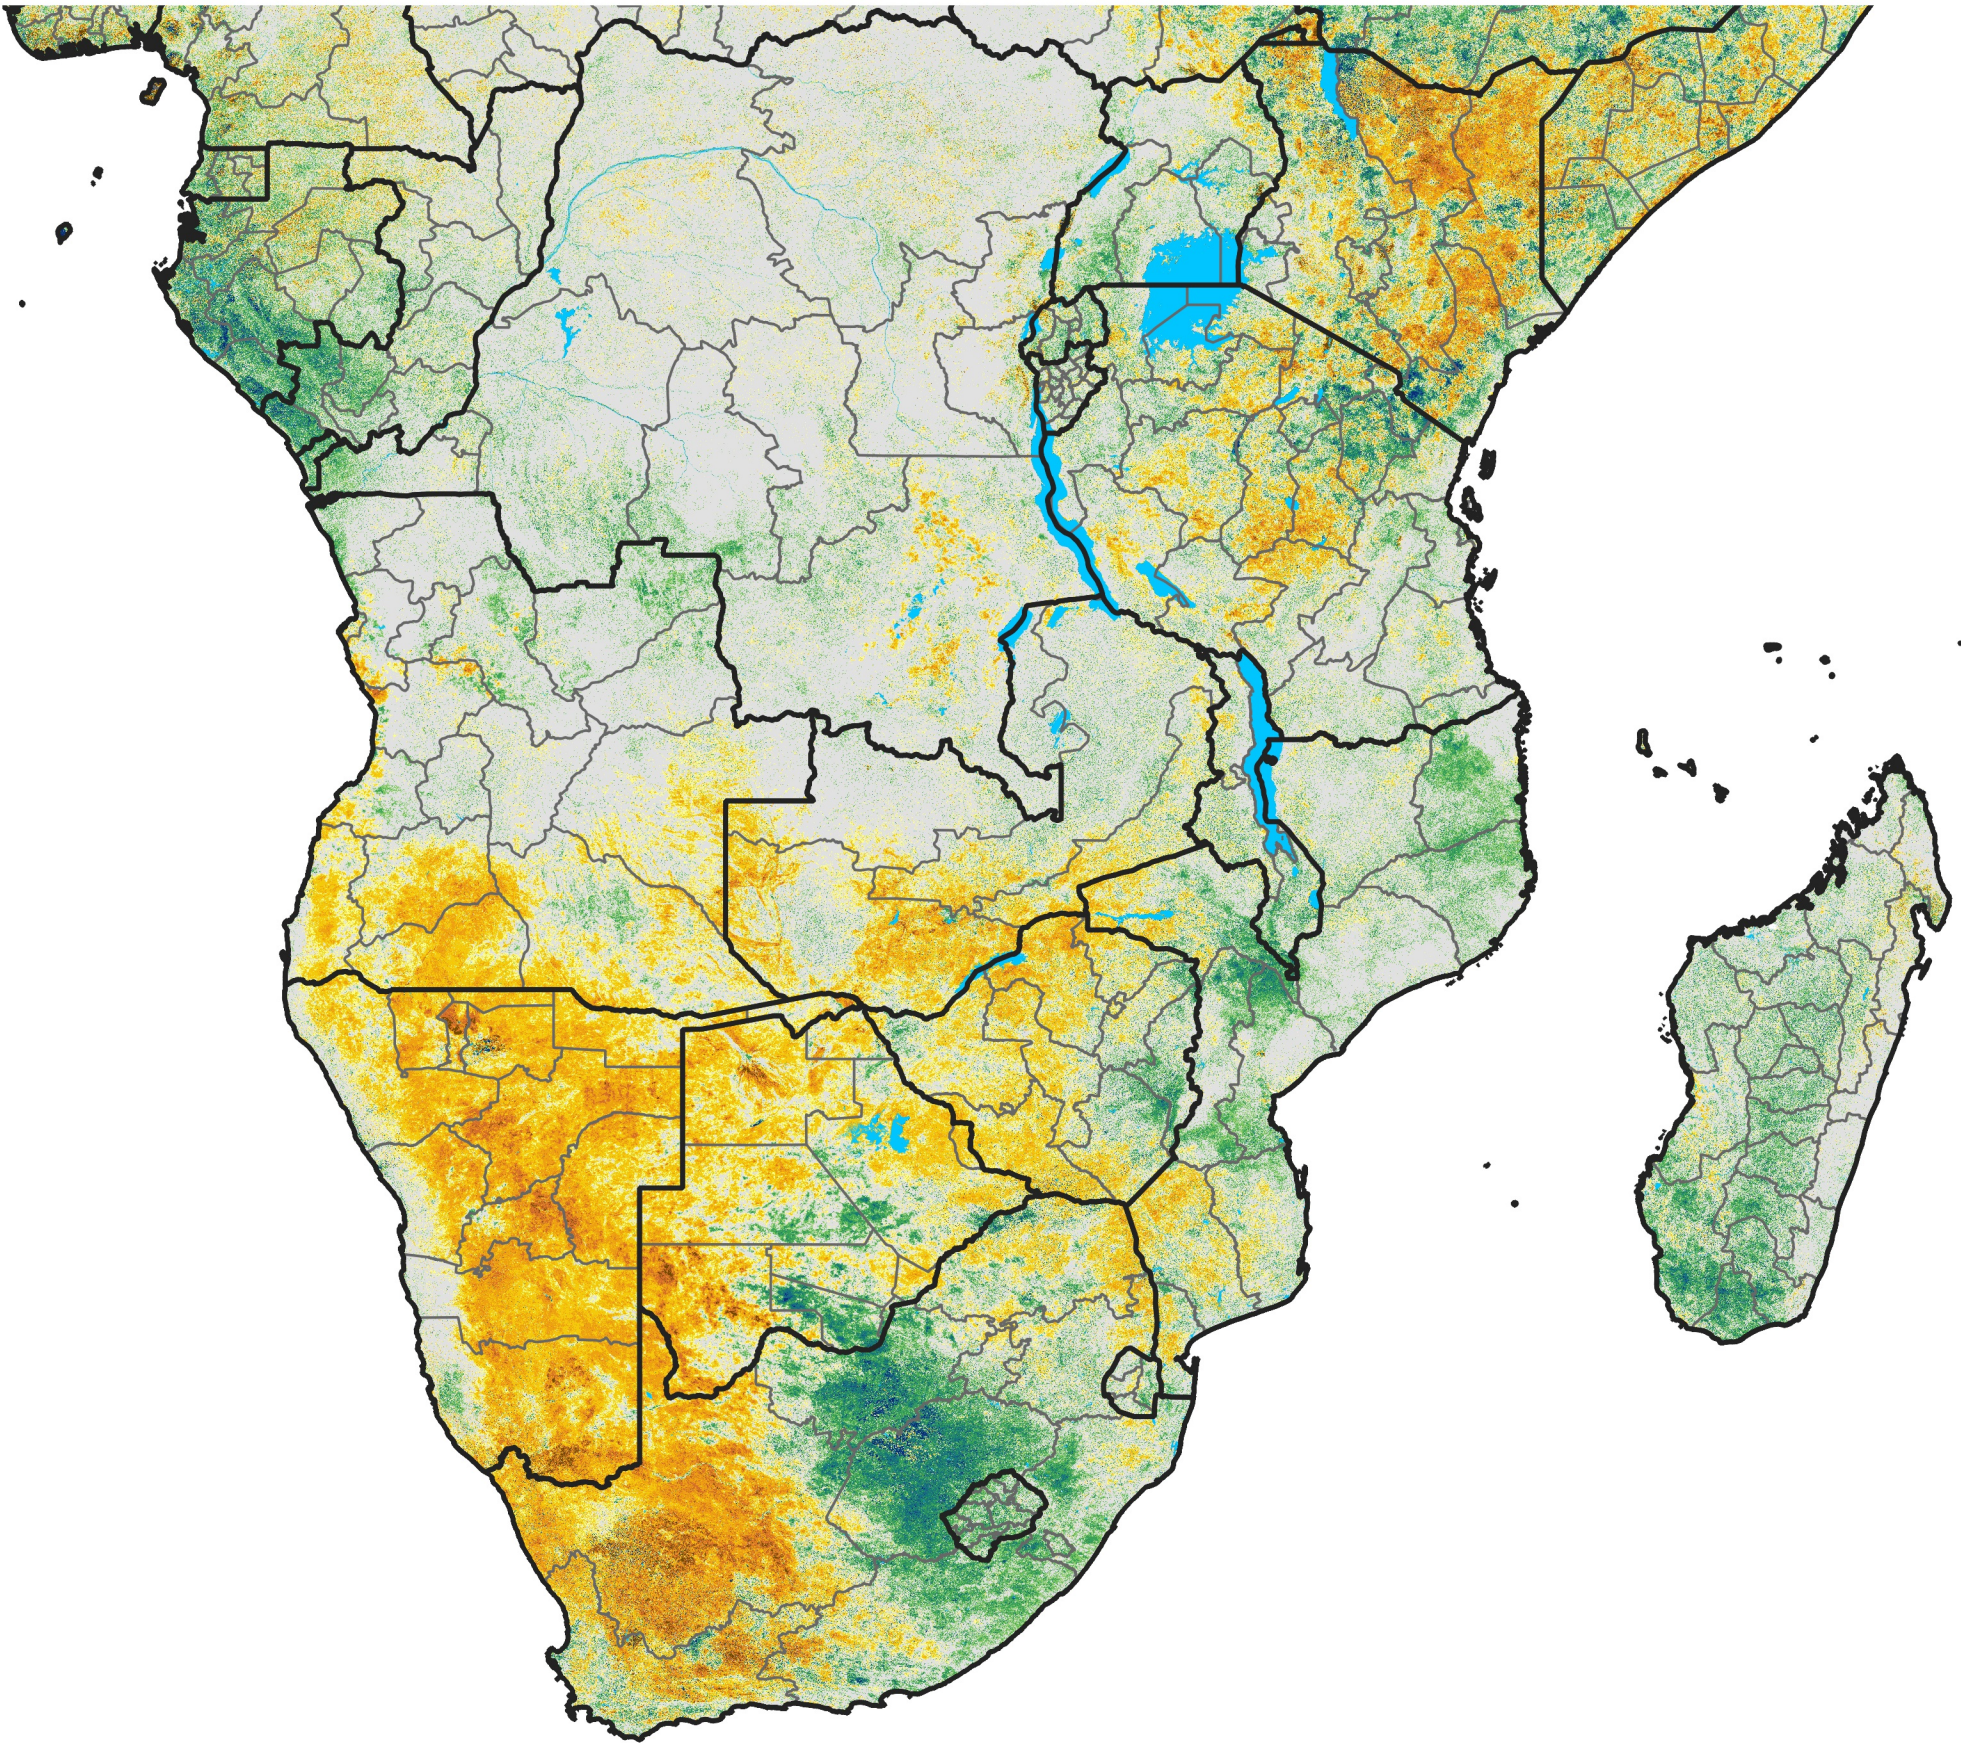

Southern Africa

Percent of Mean NDVI

2019 / Mean (2012 - 2021)
Period 33 / Jun 06 - 15, 2019

Percent of Normal