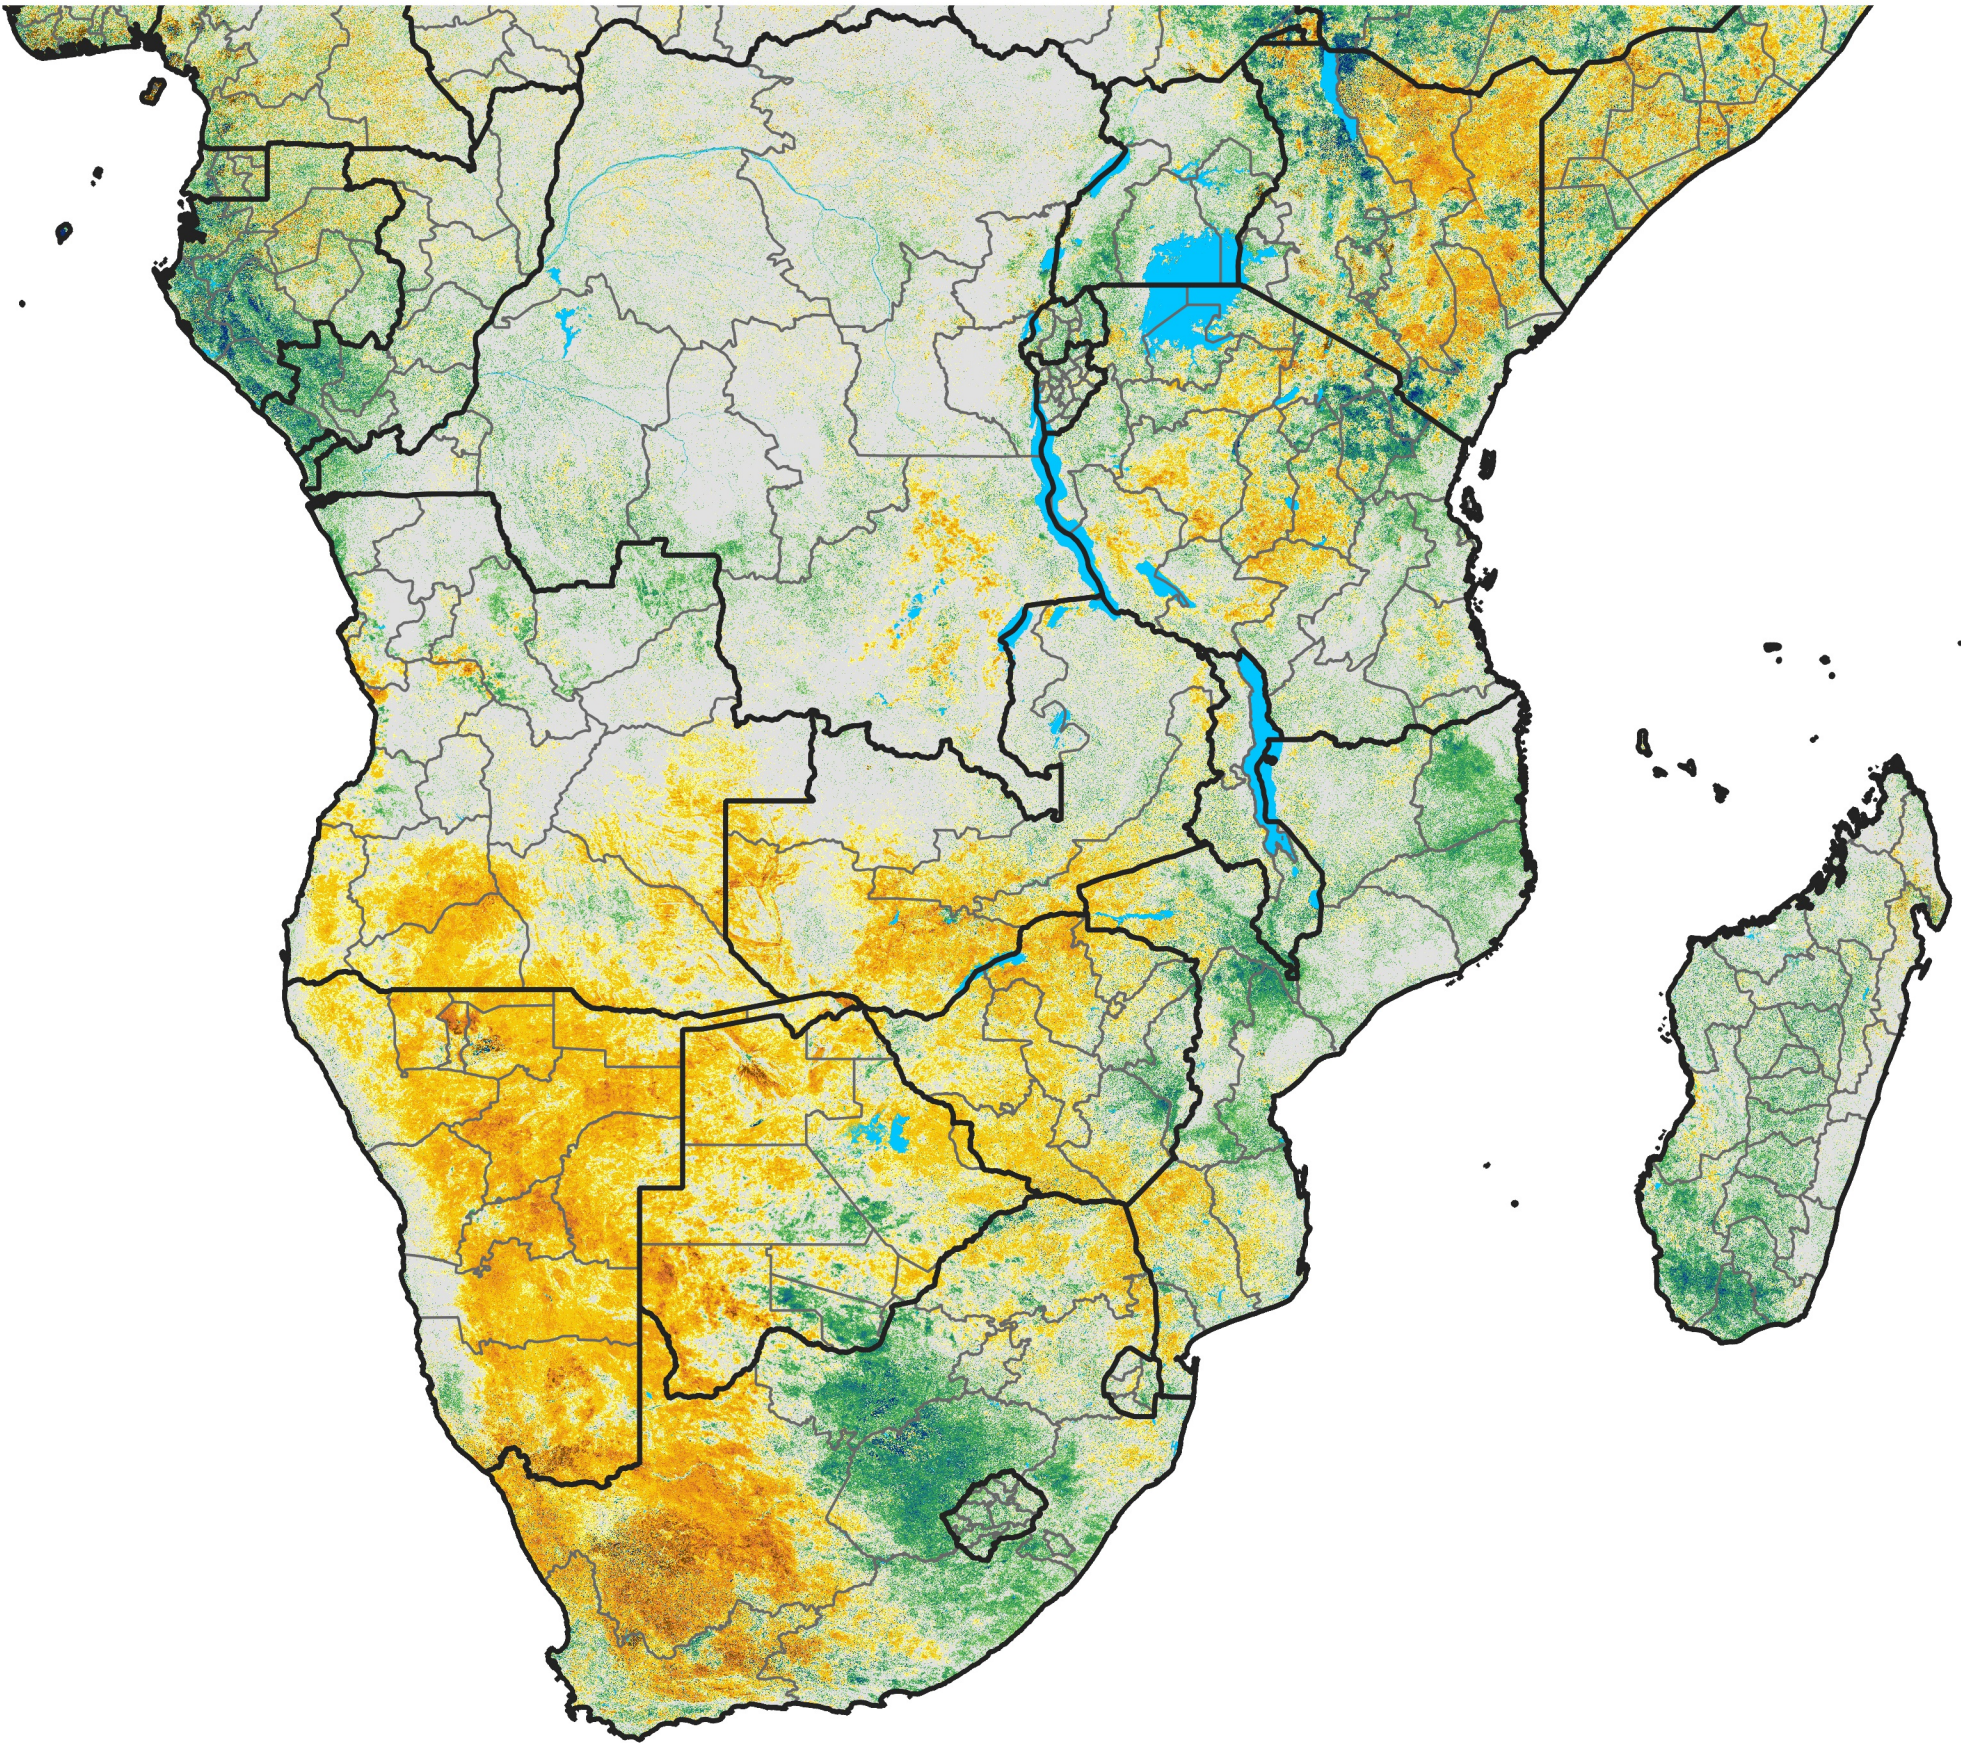

Southern Africa

Percent of Mean NDVI

2019 / Mean (2012 - 2021)
Period 35 / Jun 16 - 25, 2019

Percent of Normal